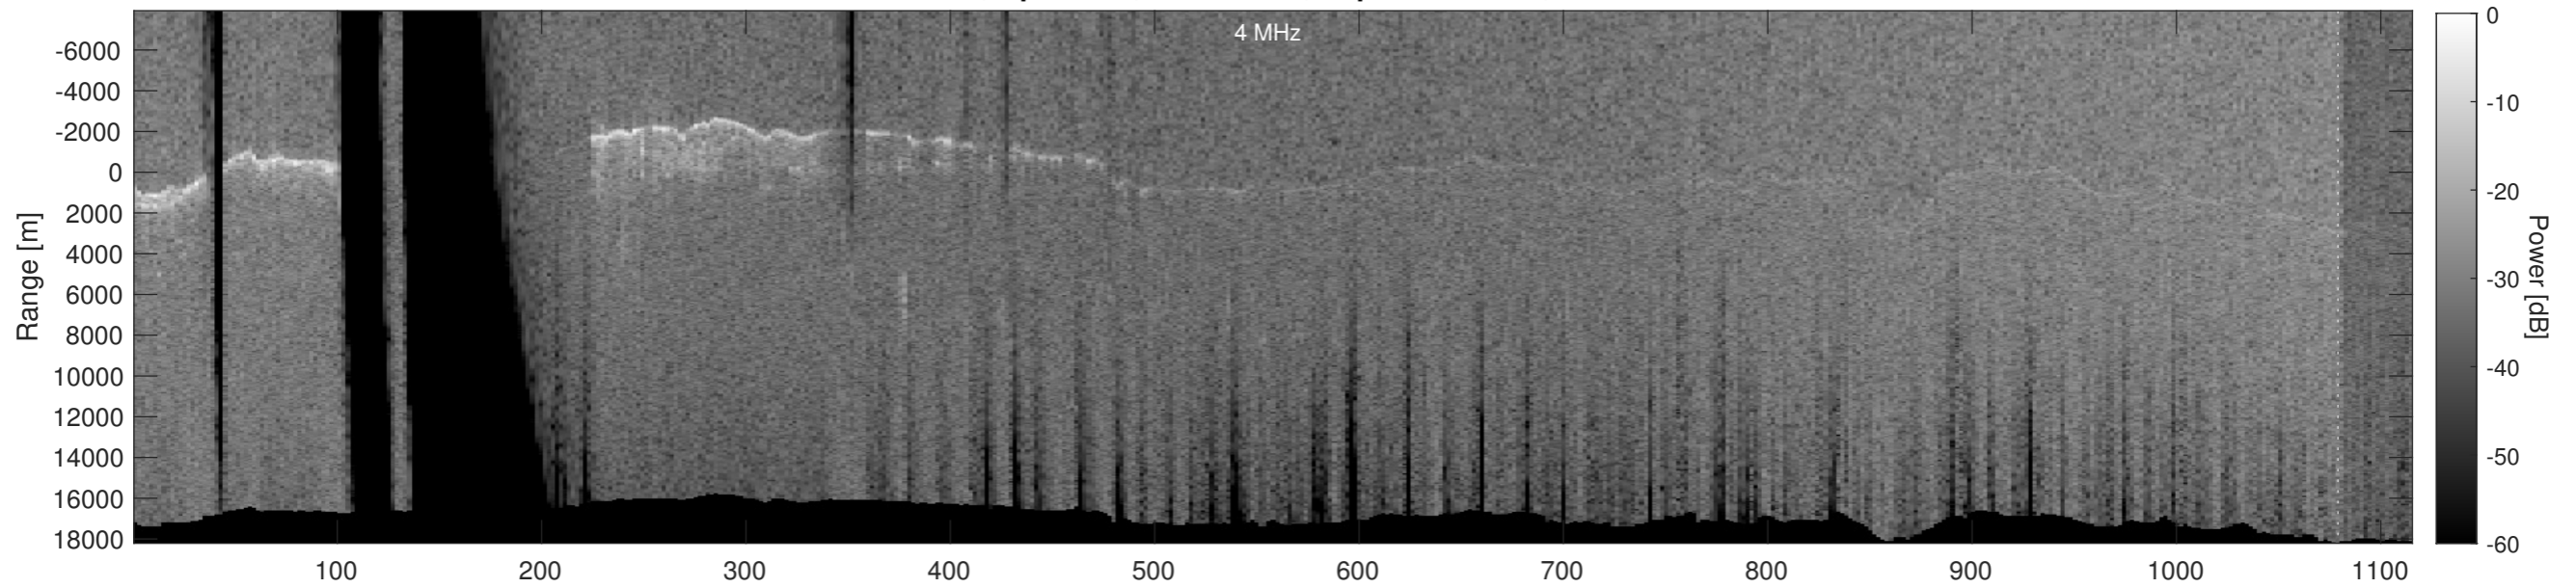

Orbit 2421, Optimized, No Window, Depth-Corrected, Channel 1

Orbit 2421, Optimized, No Window, Depth-Corrected, Channel 2

Orbit 2421, Depth-Corrected Cluttergram

Elevation [km]