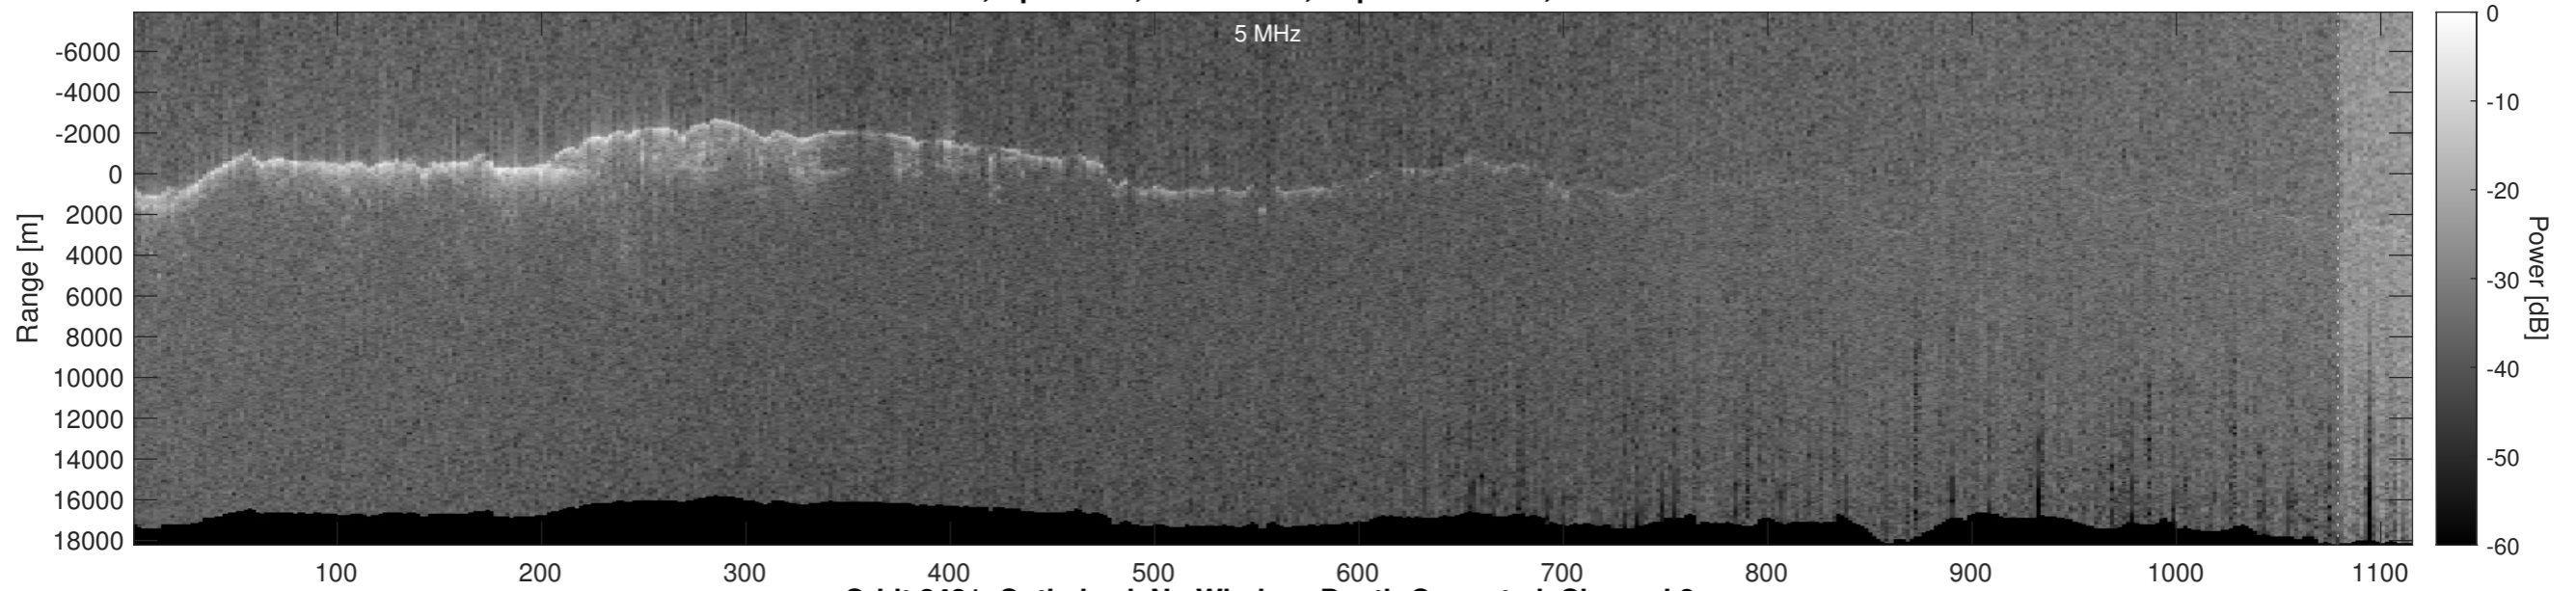

Orbit 2421, Optimized, No Window, Depth-Corrected, Channel 1

Orbit 2421, Optimized, No Window, Depth-Corrected, Channel 2

Orbit 2421, Depth-Corrected Cluttergram

Elevation [km]