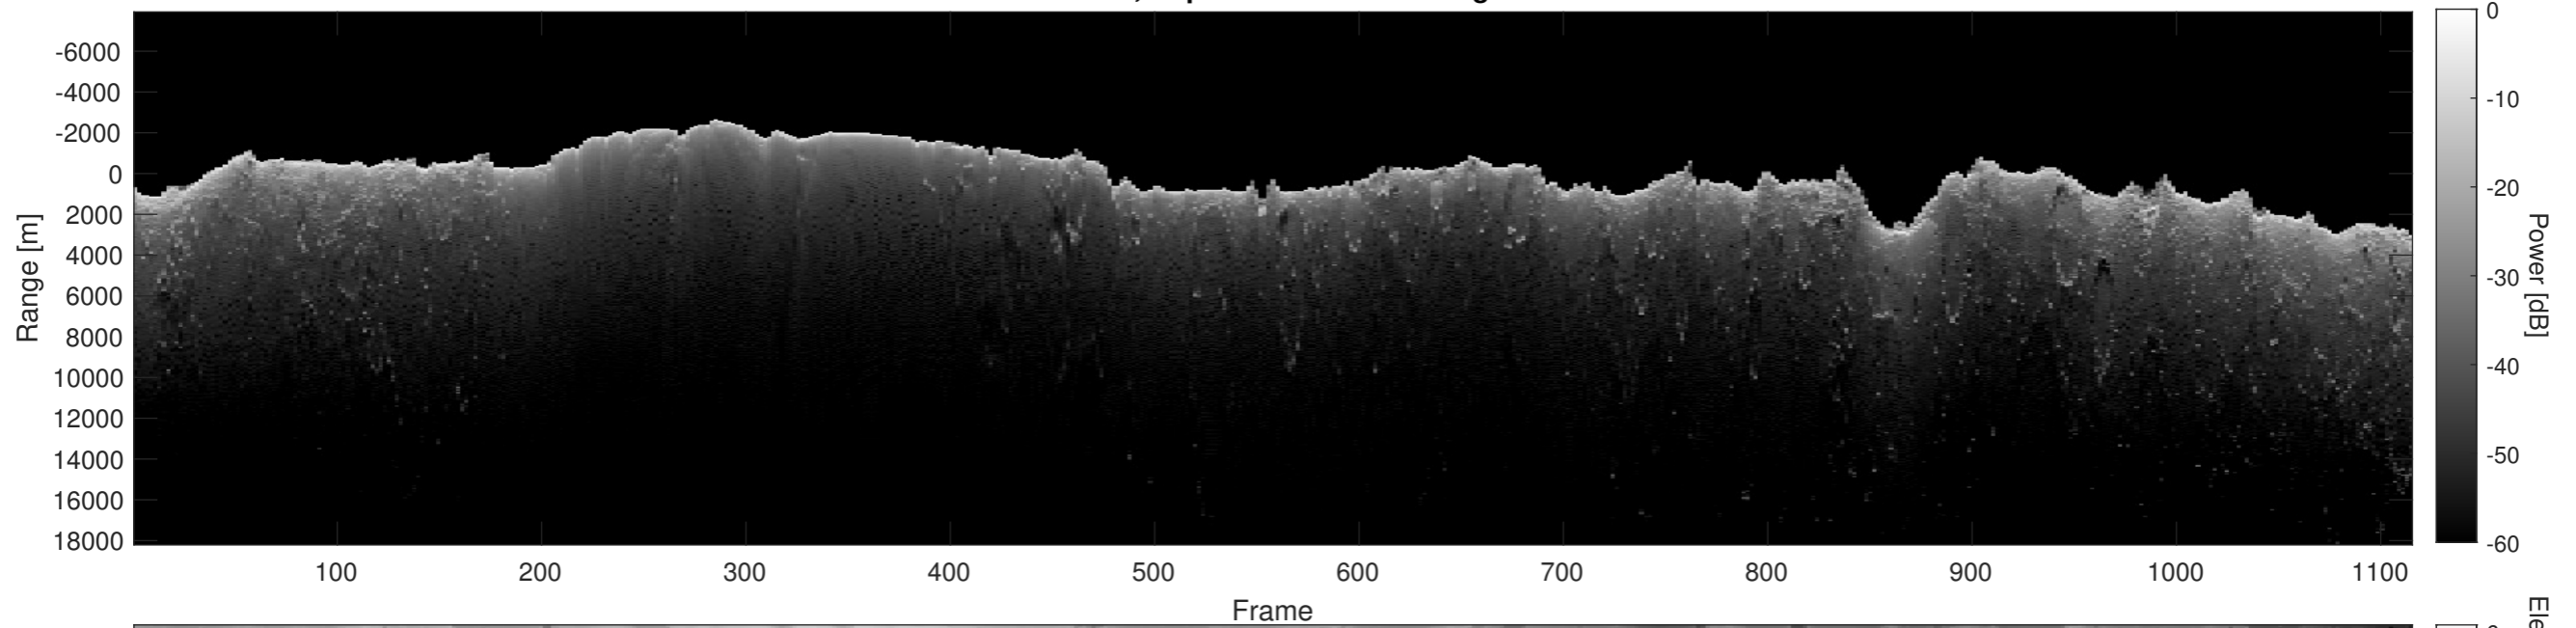

Orbit 2421, Optimized, No Window, Depth-Corrected, Channel 1

Orbit 2421, Optimized, No Window, Depth-Corrected, Channel 2

Orbit 2421, Depth-Corrected Cluttergram

Elevation [km]