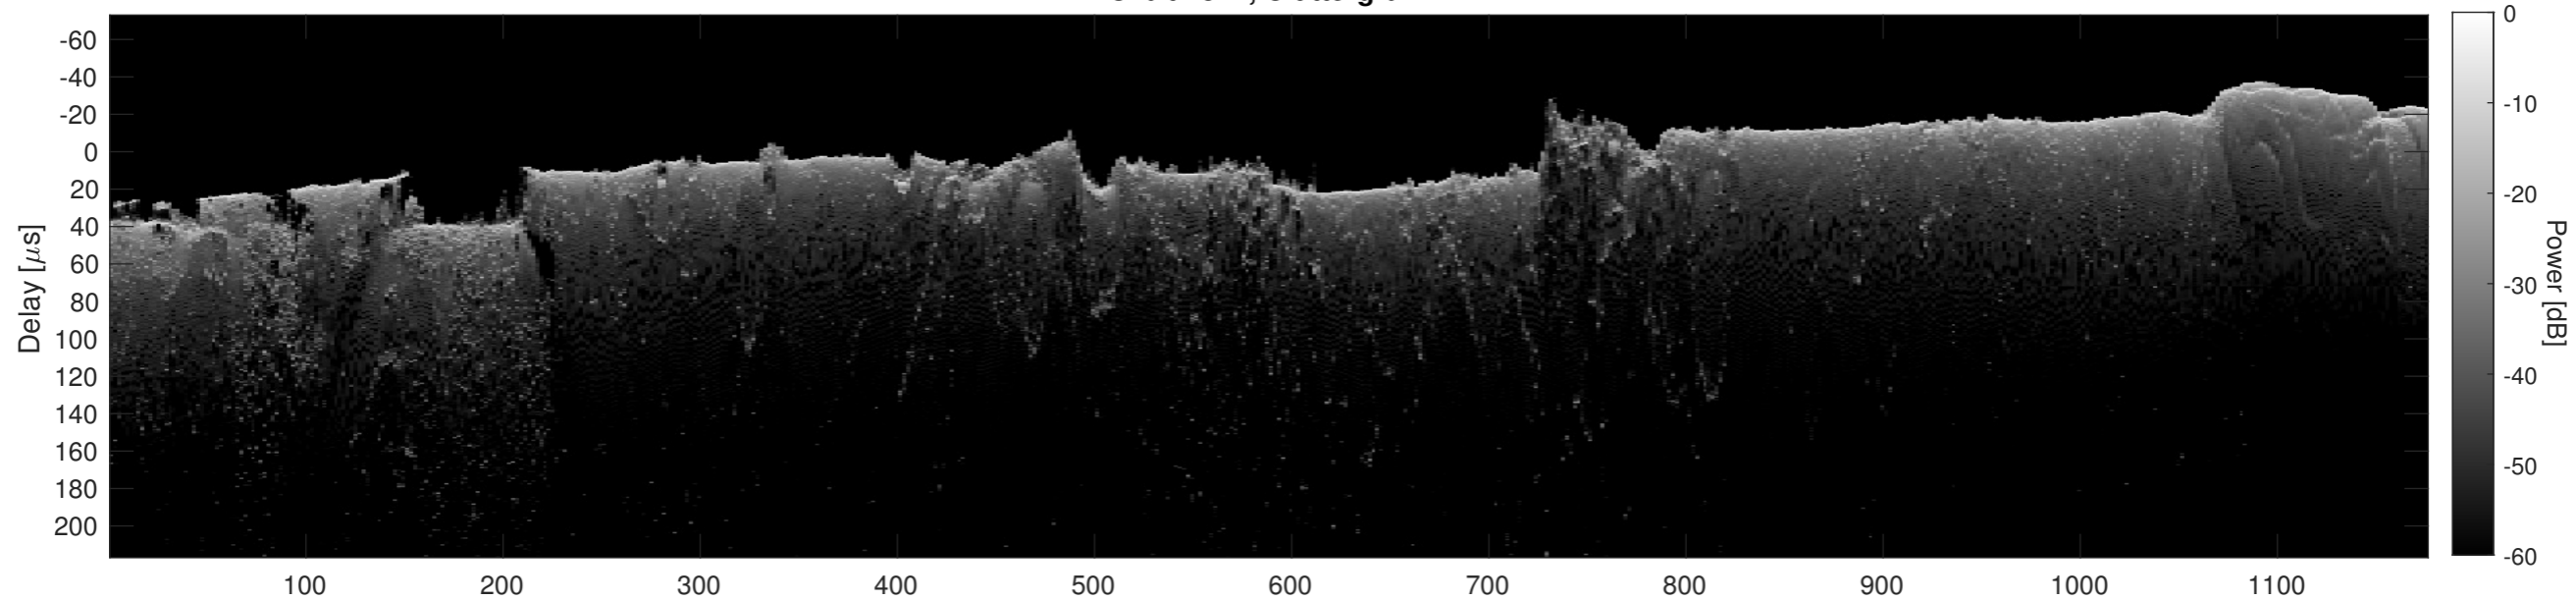

Orbit 2821, Optimized, No Window, Channel 1

Orbit 2821, Optimized, No Window, Channel 2

Orbit 2821, Cluttergram

Elevation [km]