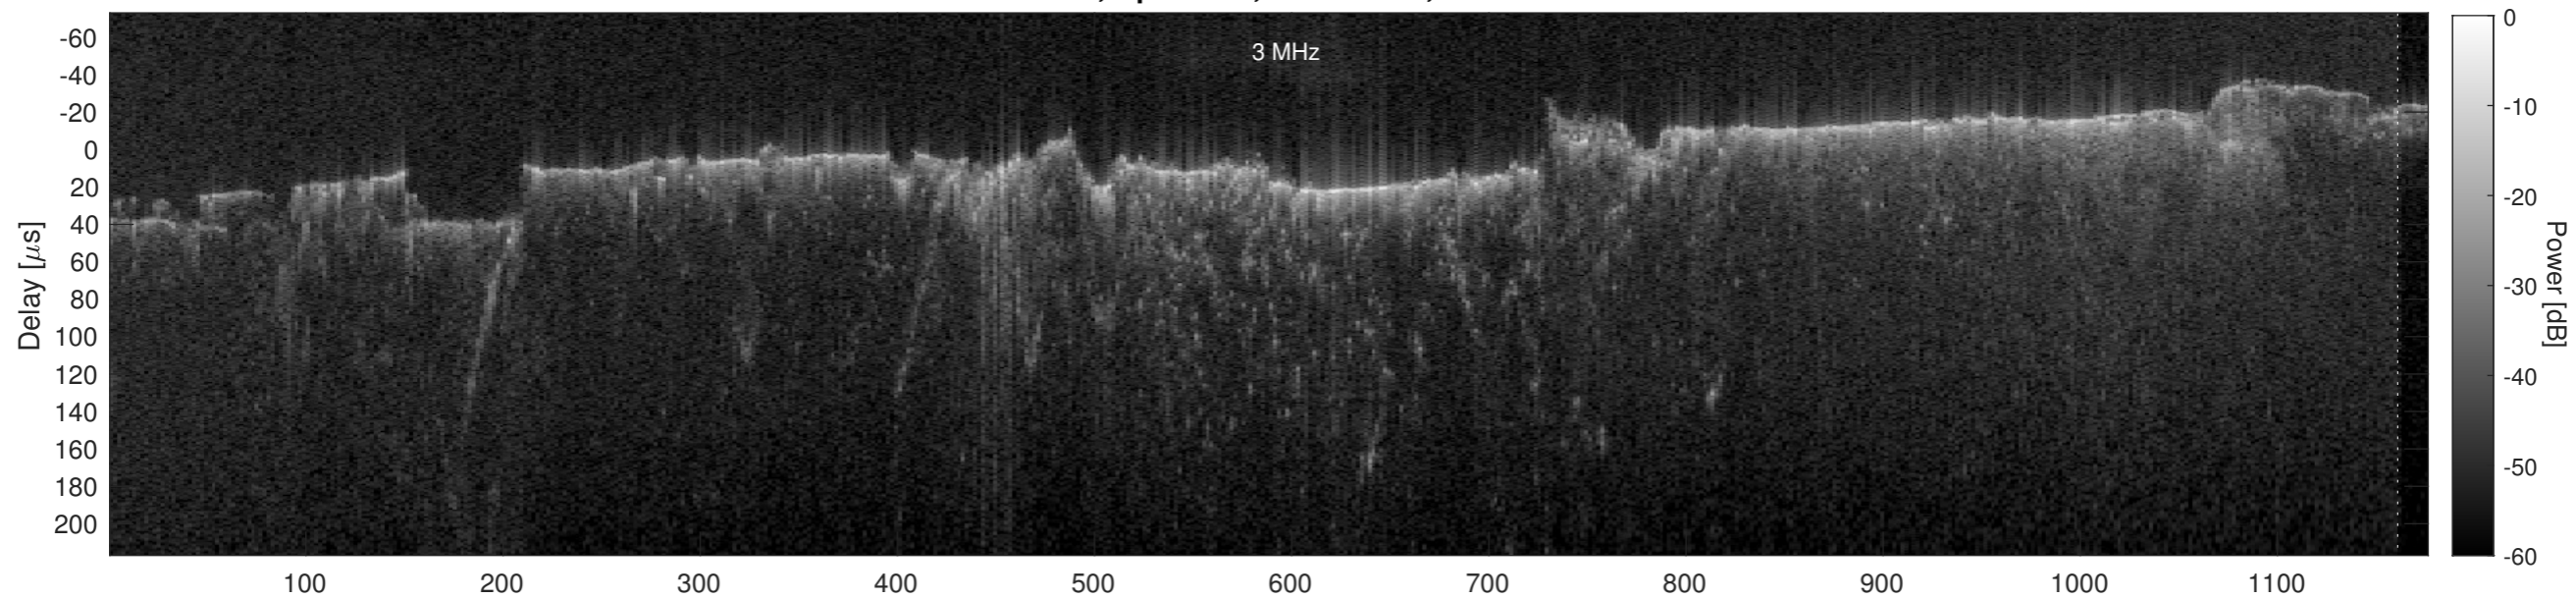

Orbit 2821, Optimized, No Window, Channel 1

Orbit 2821, Optimized, No Window, Channel 2

Orbit 2821, Cluttergram

Elevation [km]