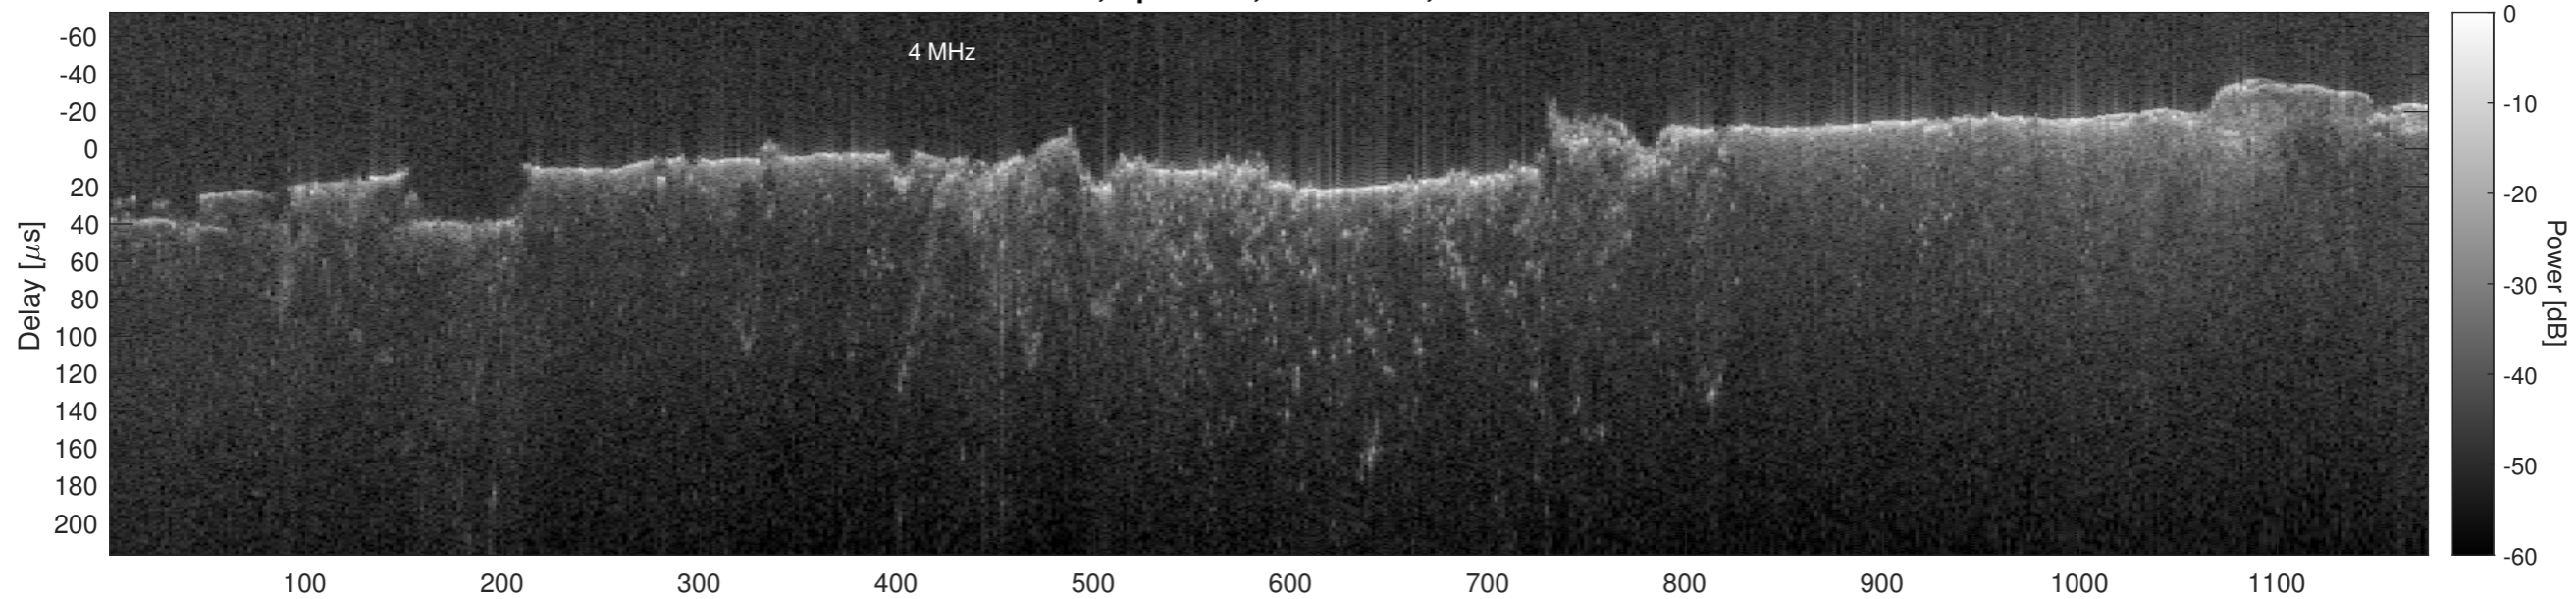

Orbit 2821, Optimized, No Window, Channel 1

Orbit 2821, Optimized, No Window, Channel 2

Orbit 2821, Cluttergram

Elevation [km]