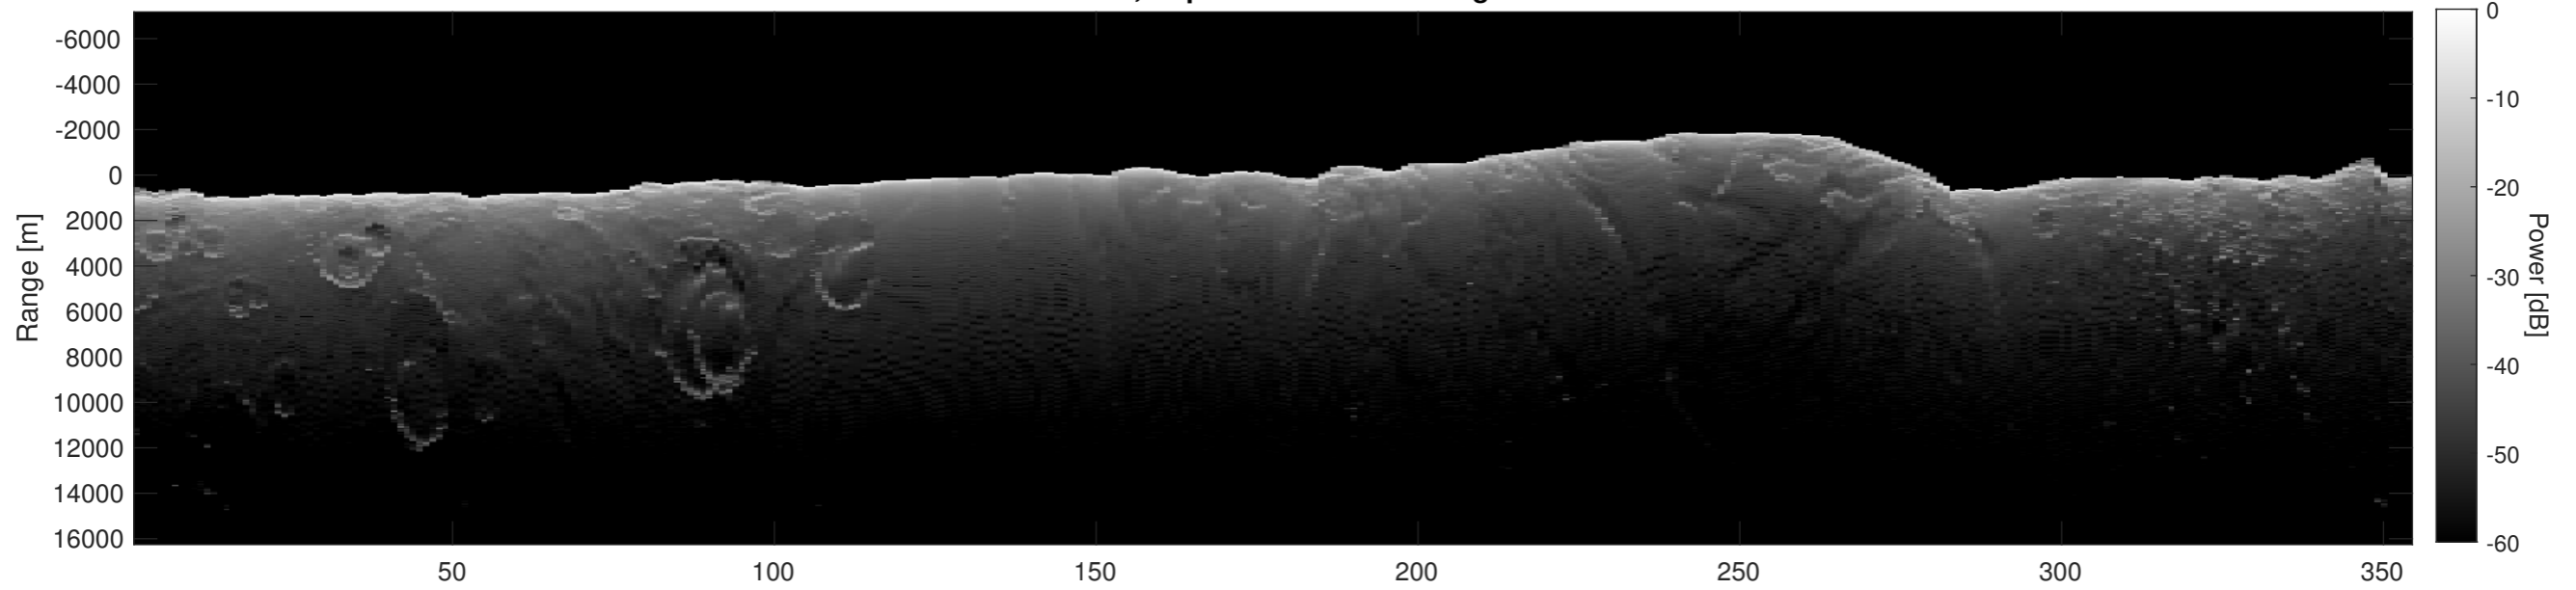

Orbit 4401, Optimized, No Window, Depth-Corrected, Channel 1

Orbit 4401, Optimized, No Window, Depth-Corrected, Channel 2

Orbit 4401, Depth-Corrected Cluttergram

Frame