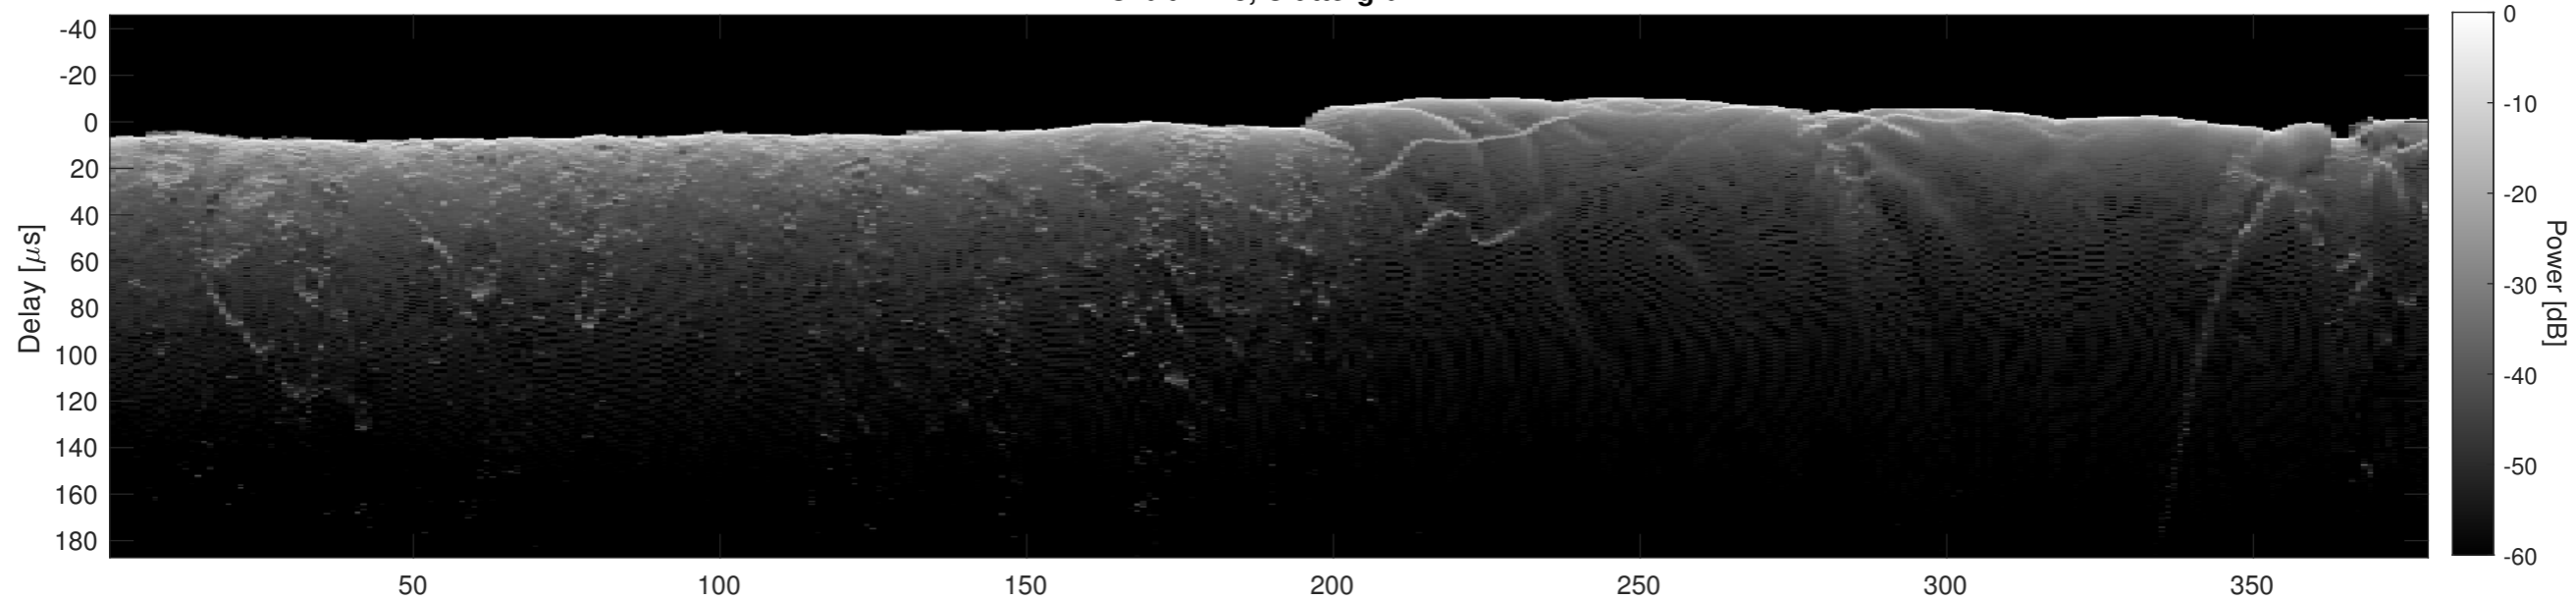

Orbit 4418, Optimized, No Window, Channel 1

Orbit 4418, Optimized, No Window, Channel 2

Orbit 4418, Cluttergram

Elevation [km]