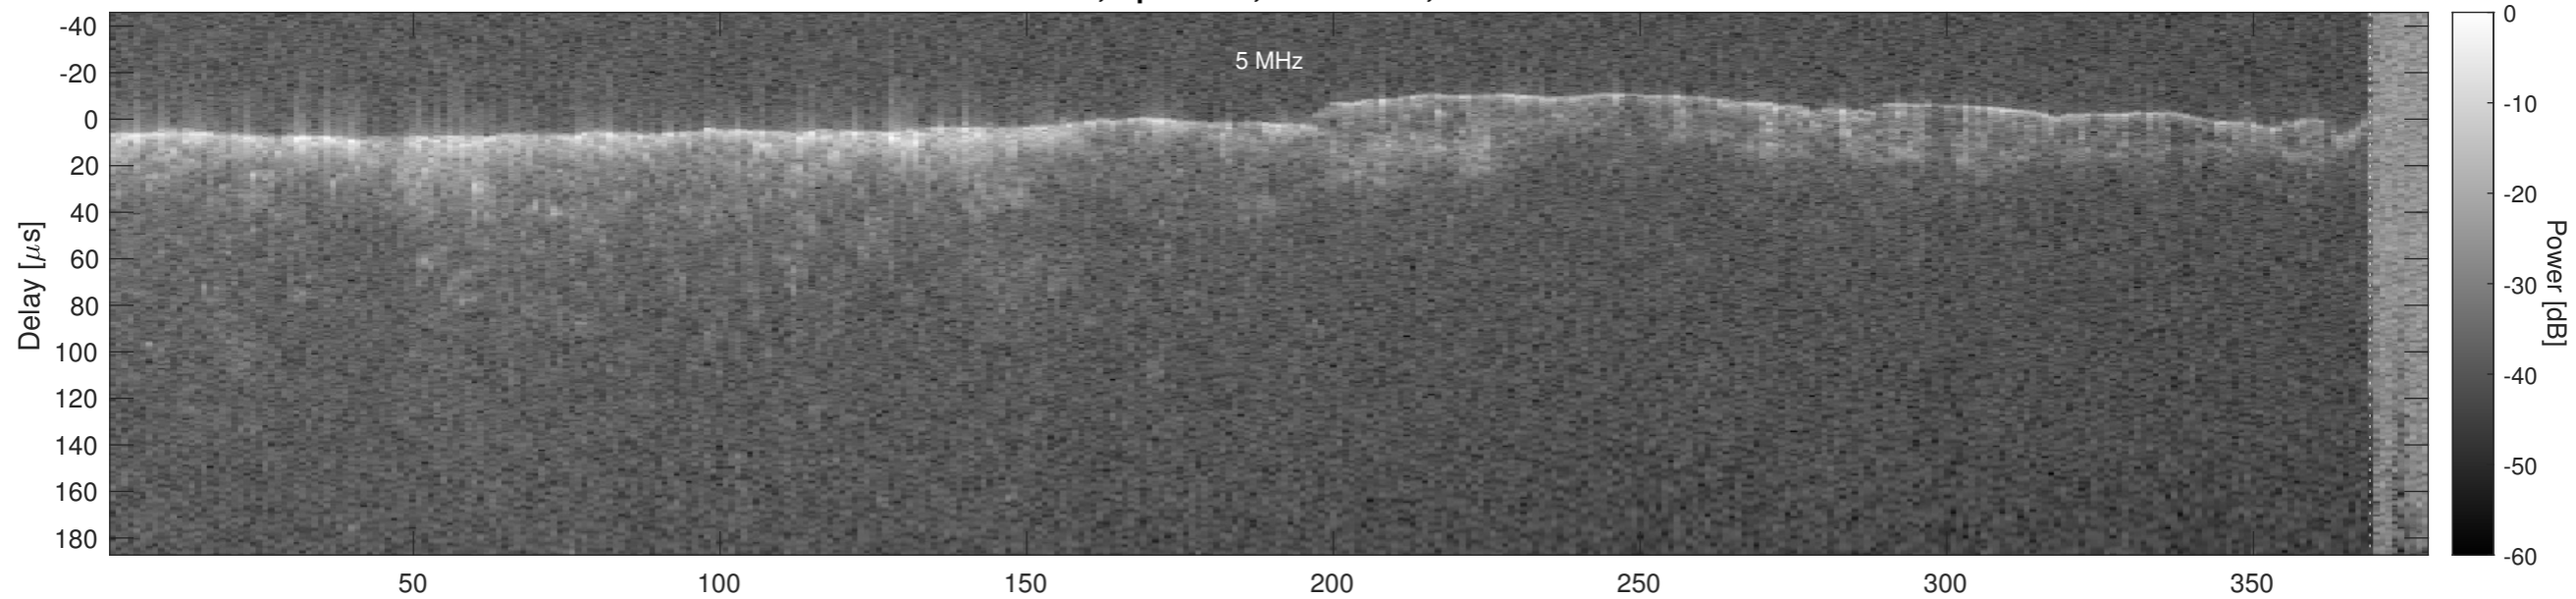

Orbit 4418, Optimized, No Window, Channel 1

Orbit 4418, Optimized, No Window, Channel 2

Orbit 4418, Cluttergram

Elevation [km]