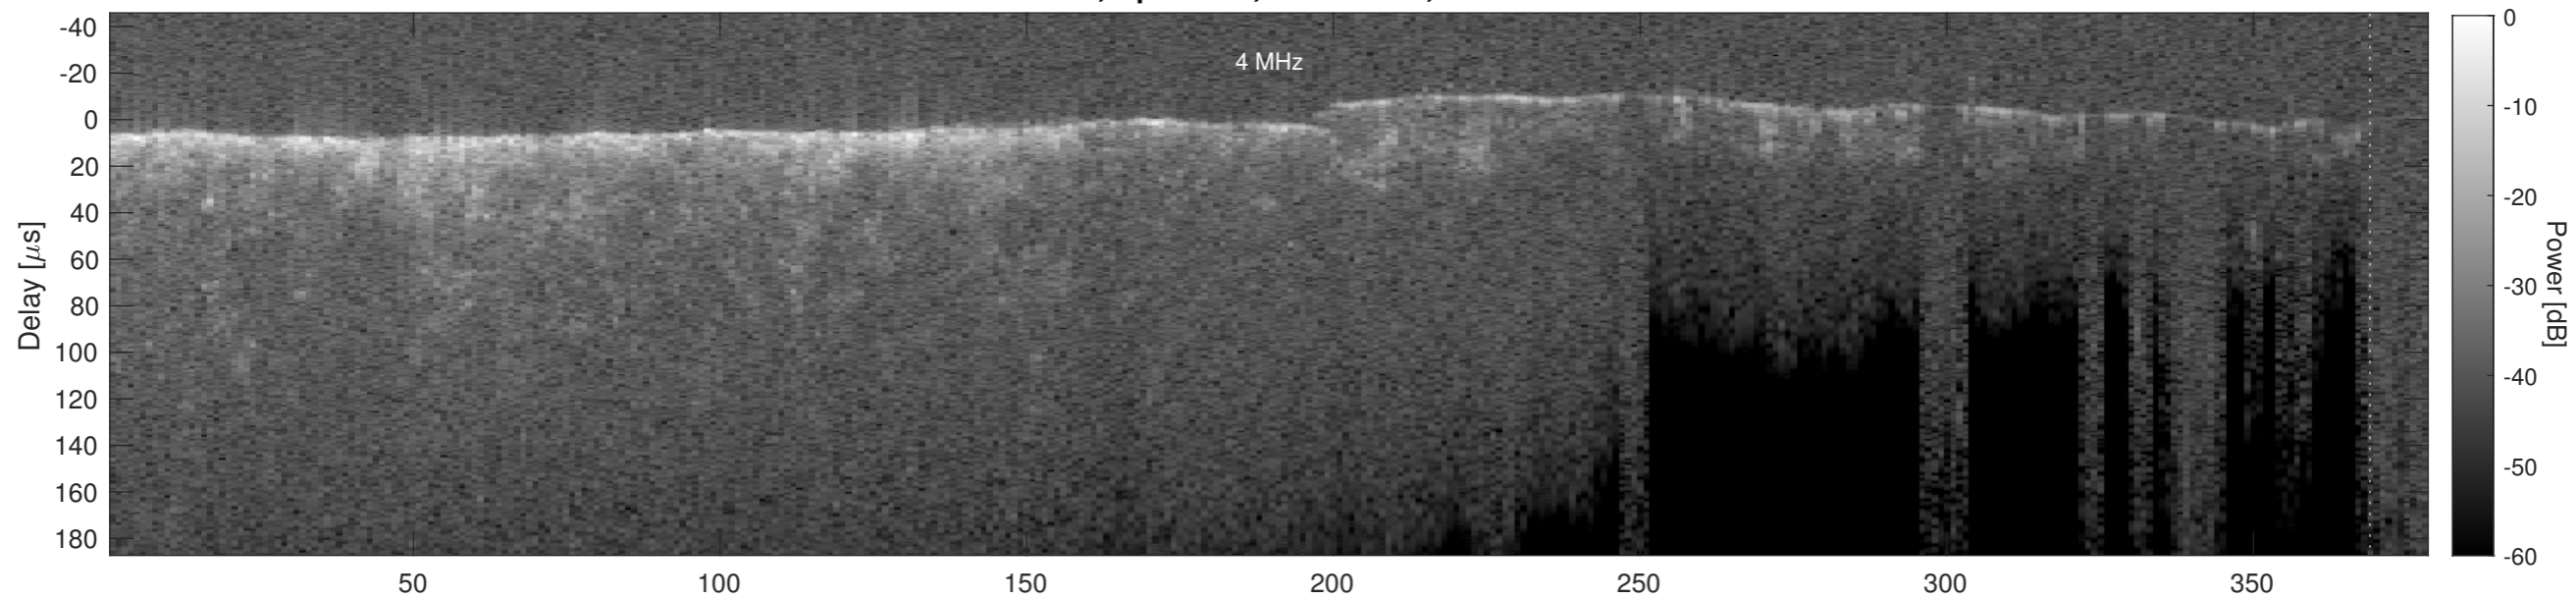

Orbit 4418, Optimized, No Window, Channel 1

Orbit 4418, Optimized, No Window, Channel 2

Orbit 4418, Cluttergram

Elevation [km]