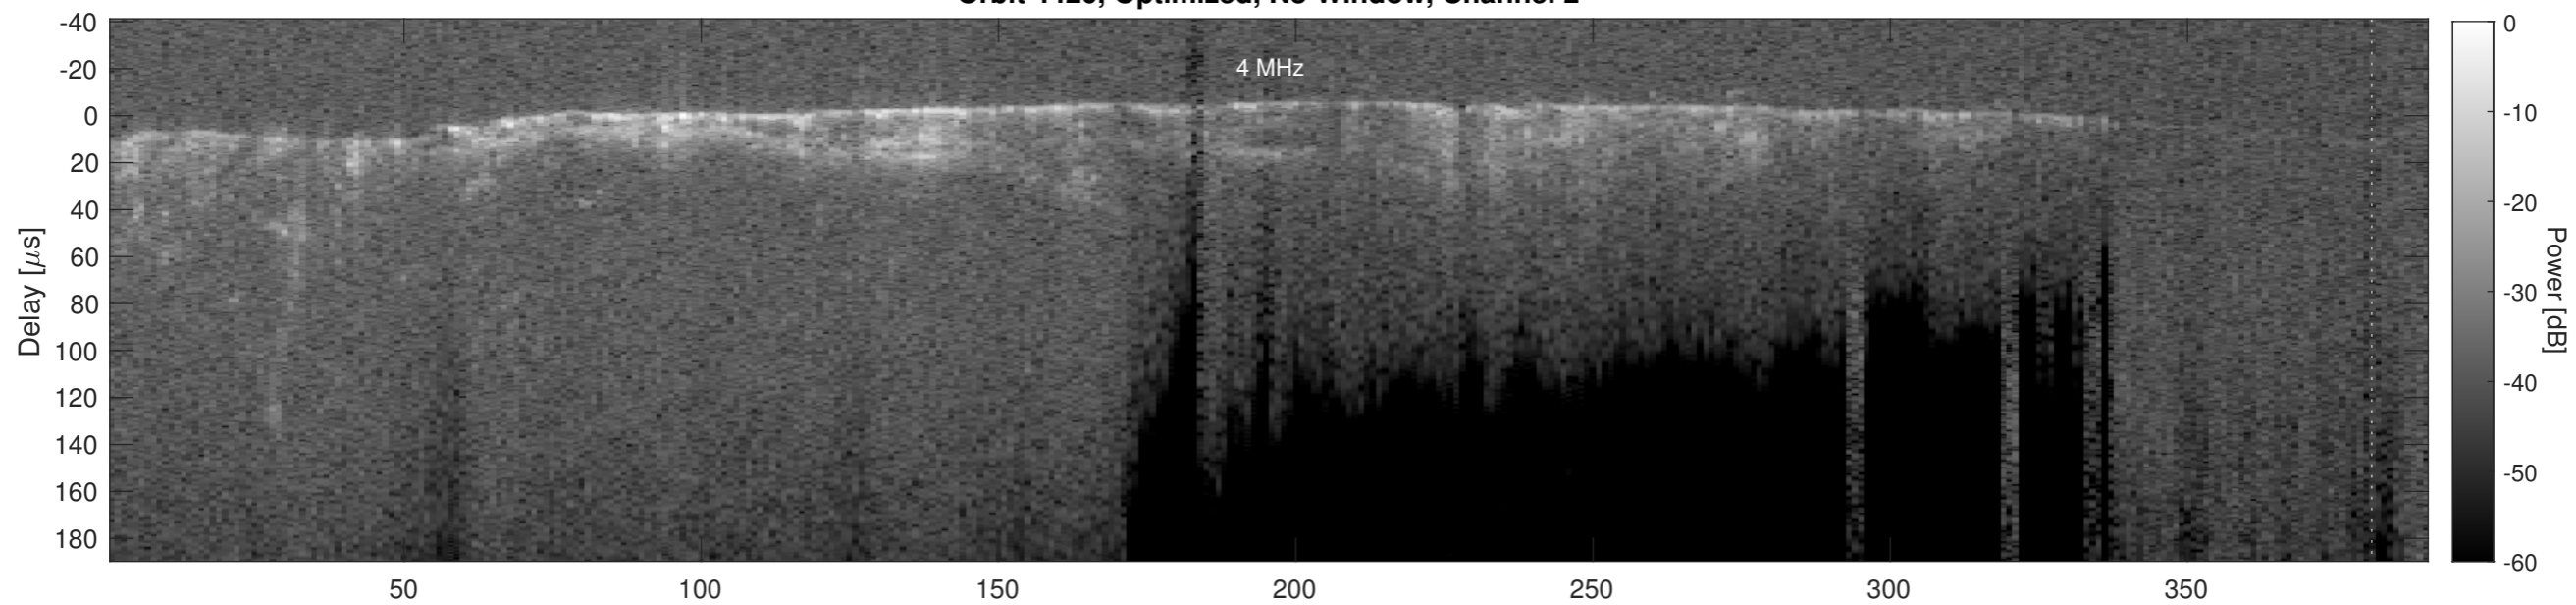

Orbit 4420, Optimized, No Window, Channel 1

Orbit 4420, Optimized, No Window, Channel 2

Orbit 4420, Cluttergram

Elevation [km]