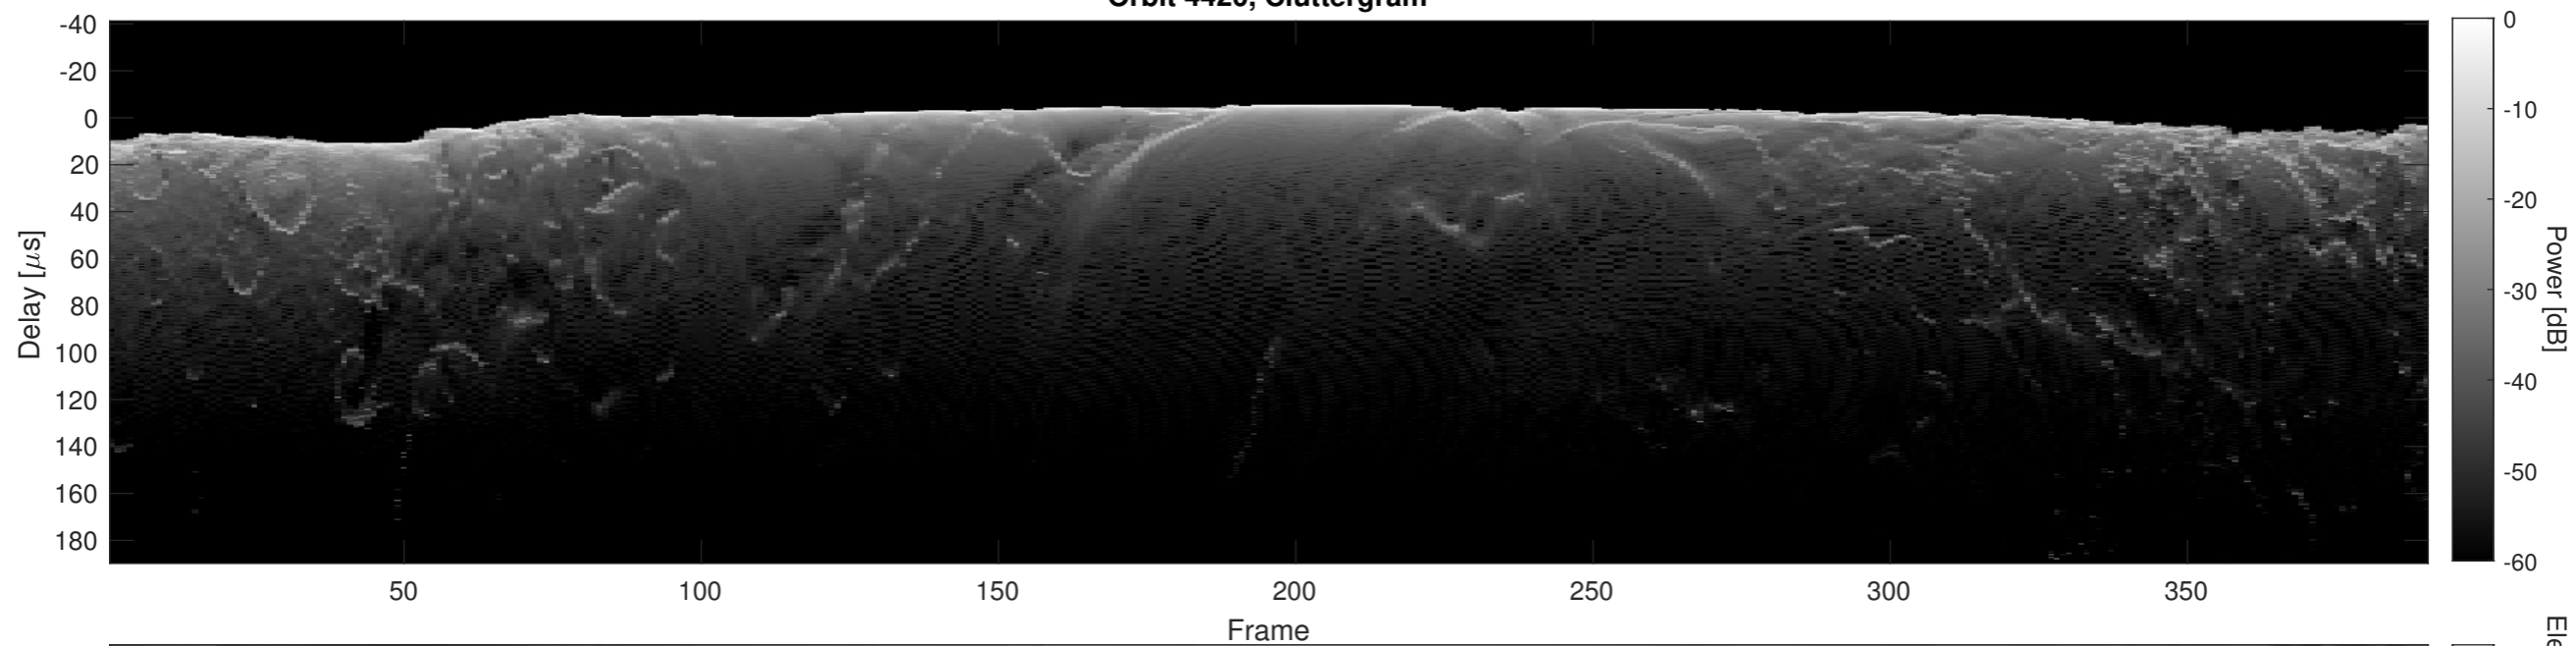

Orbit 4420, Optimized, No Window, Channel 1

Orbit 4420, Optimized, No Window, Channel 2

Orbit 4420, Cluttergram

Elevation [km]