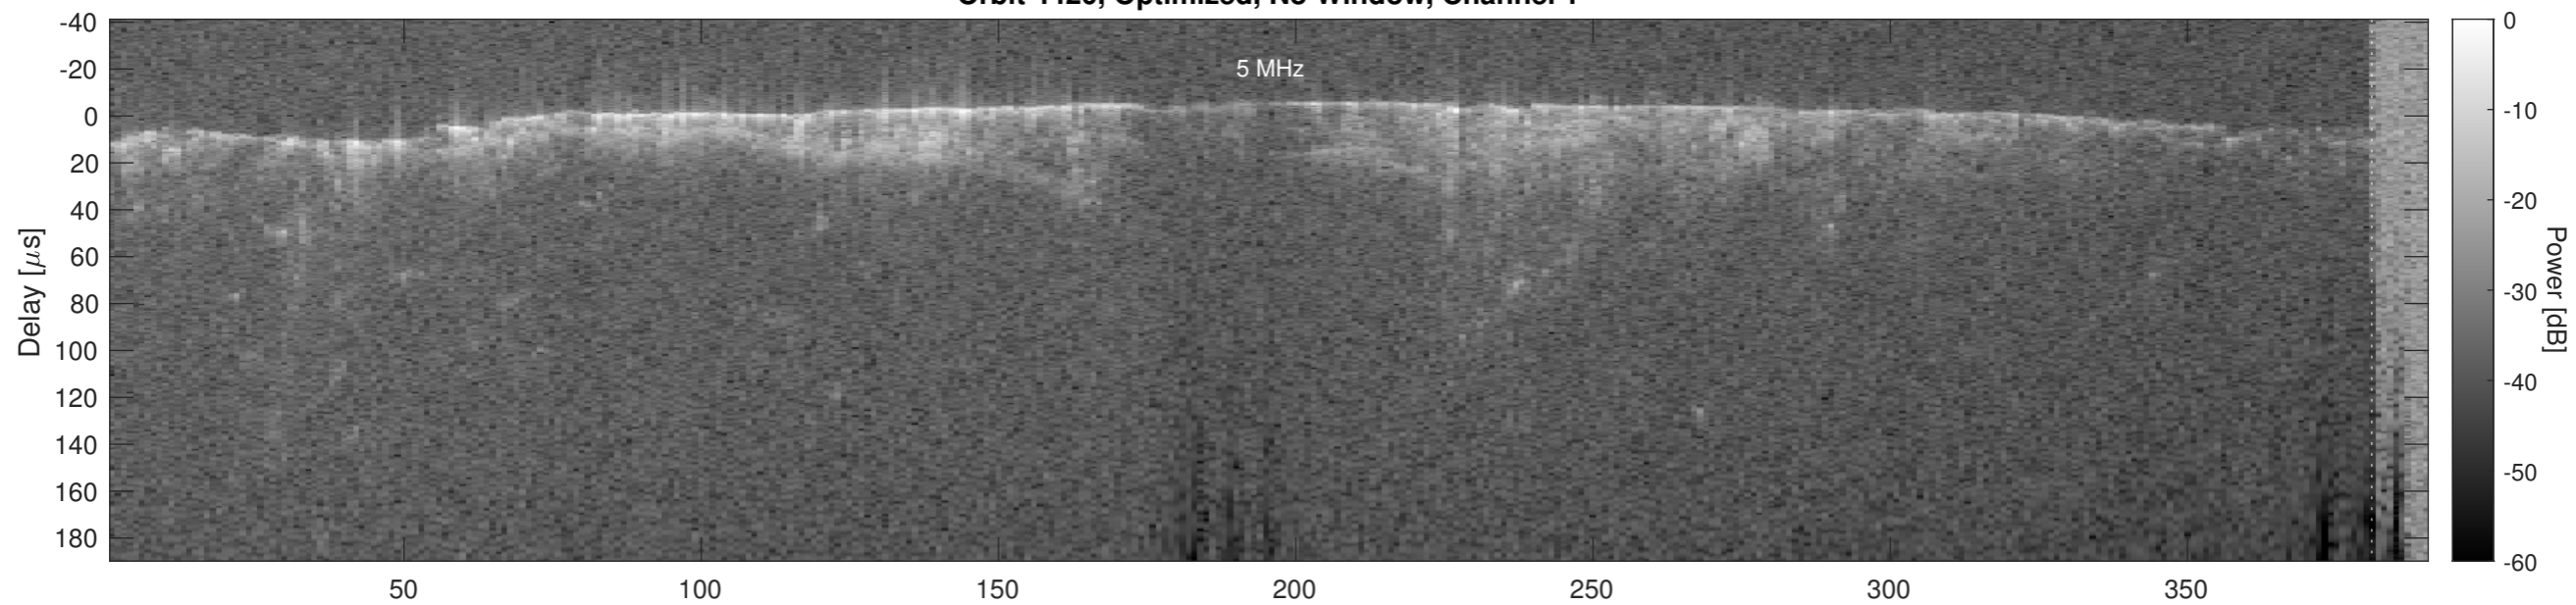

Orbit 4420, Optimized, No Window, Channel 1

Orbit 4420, Optimized, No Window, Channel 2

Orbit 4420, Cluttergram

Elevation [km]