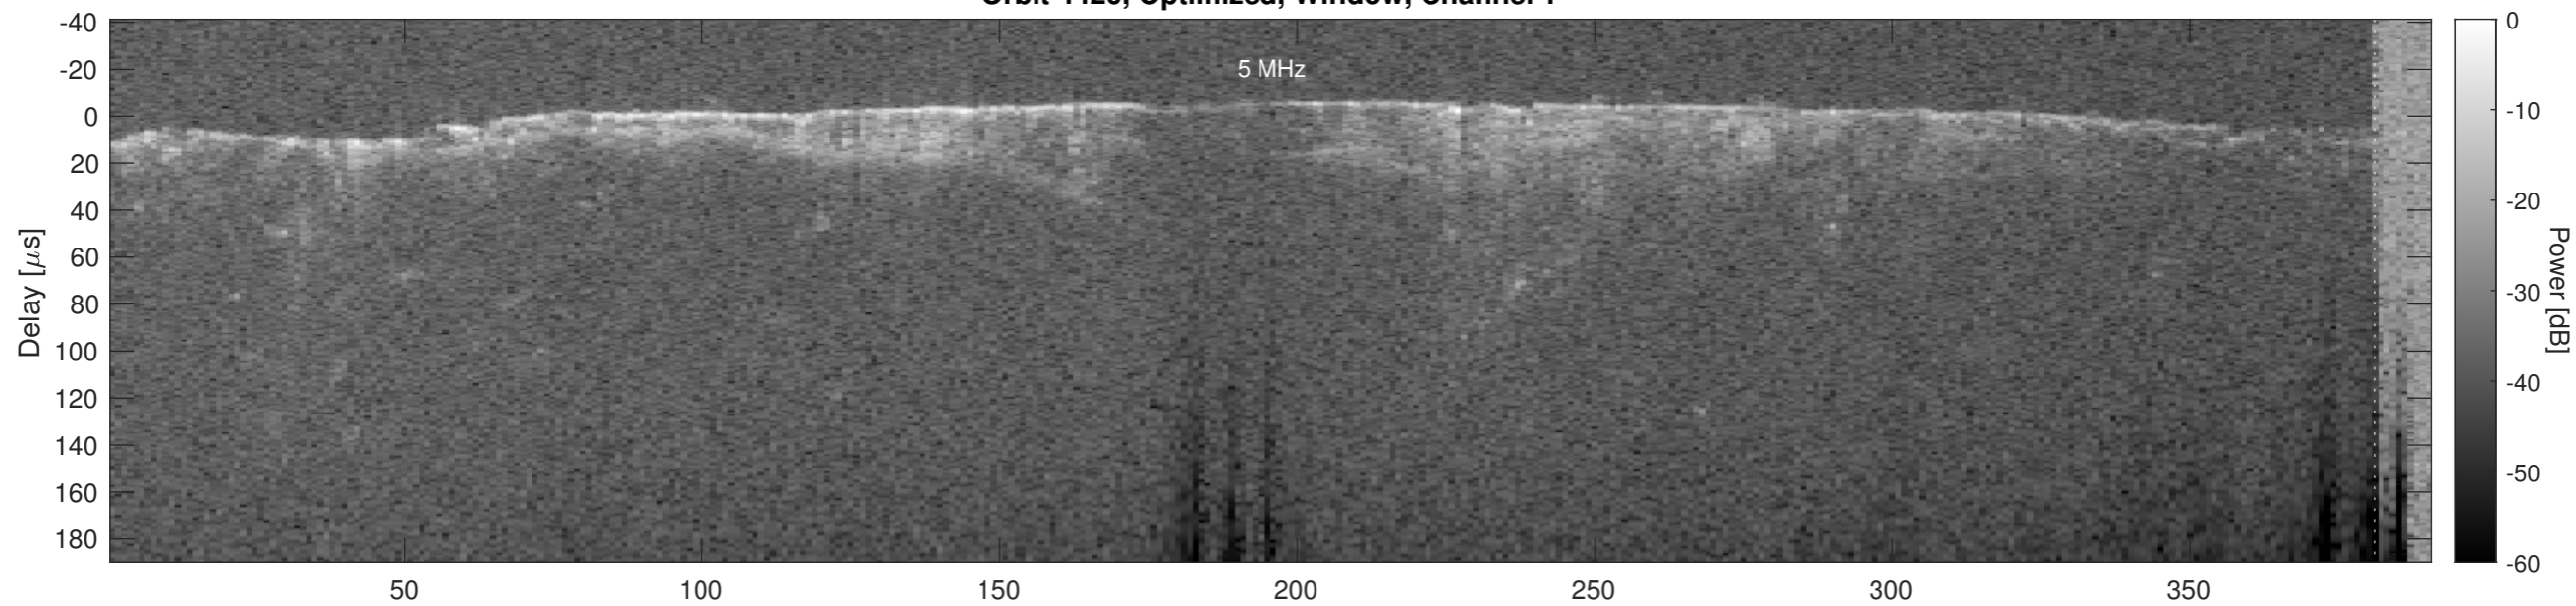

Orbit 4420, Optimized, Window, Channel 1

Orbit 4420, Optimized, Window, Channel 2

Orbit 4420, Cluttergram

Frame

Elevation [km]