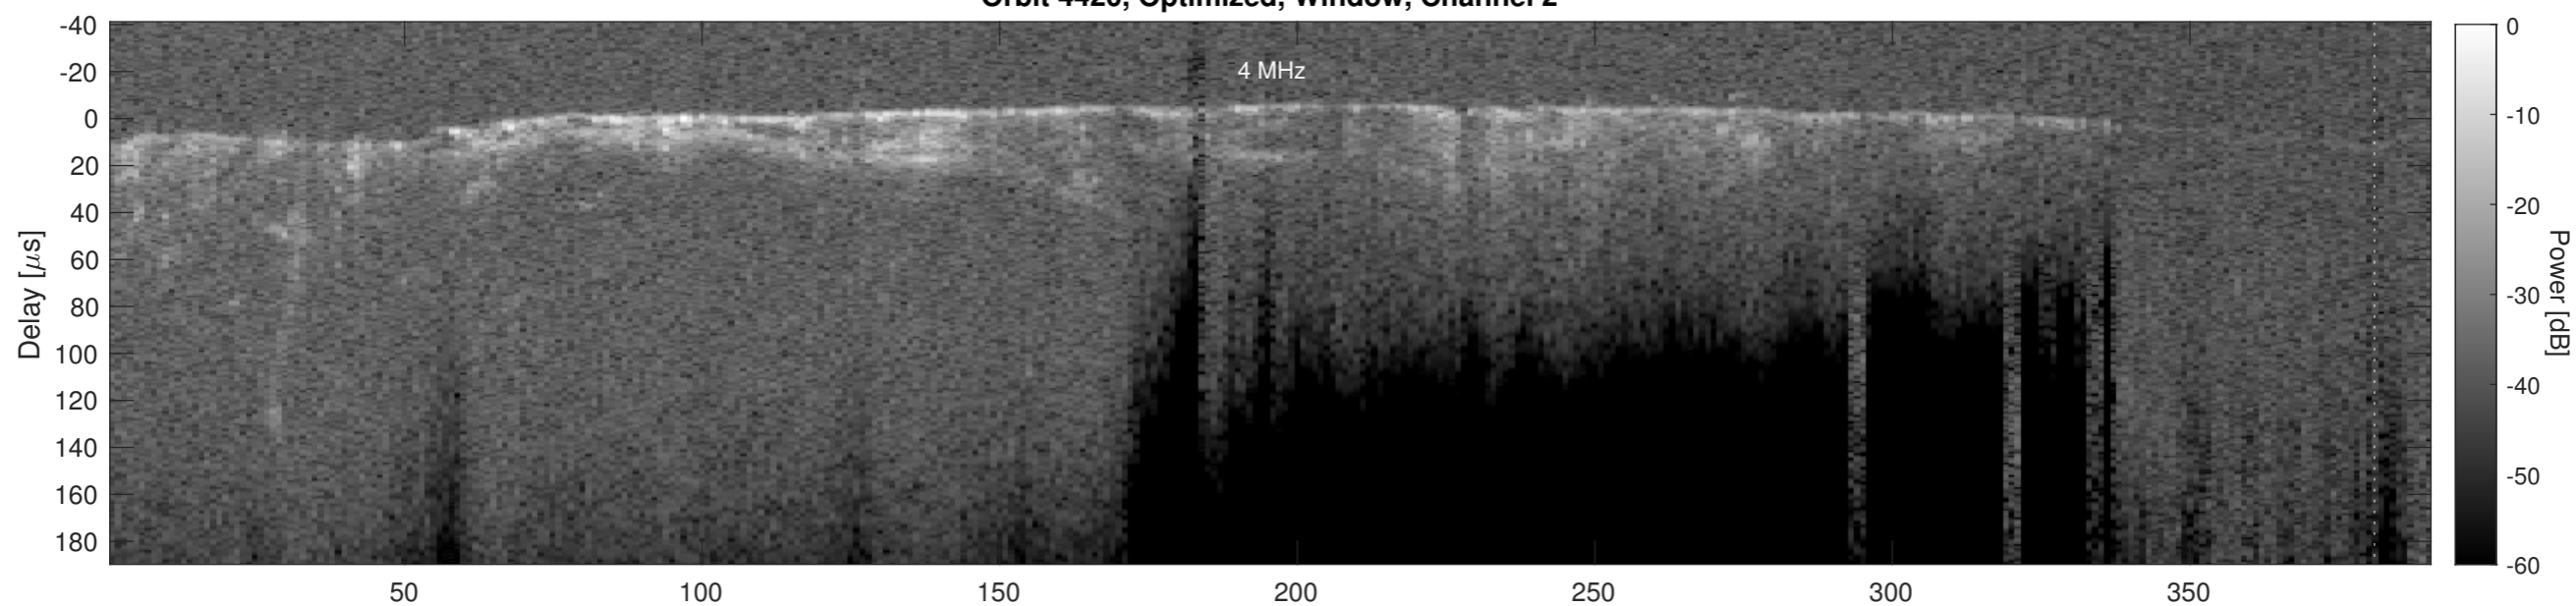

Orbit 4420, Optimized, Window, Channel 1

Orbit 4420, Optimized, Window, Channel 2

Orbit 4420, Cluttergram

Frame

Elevation [km]