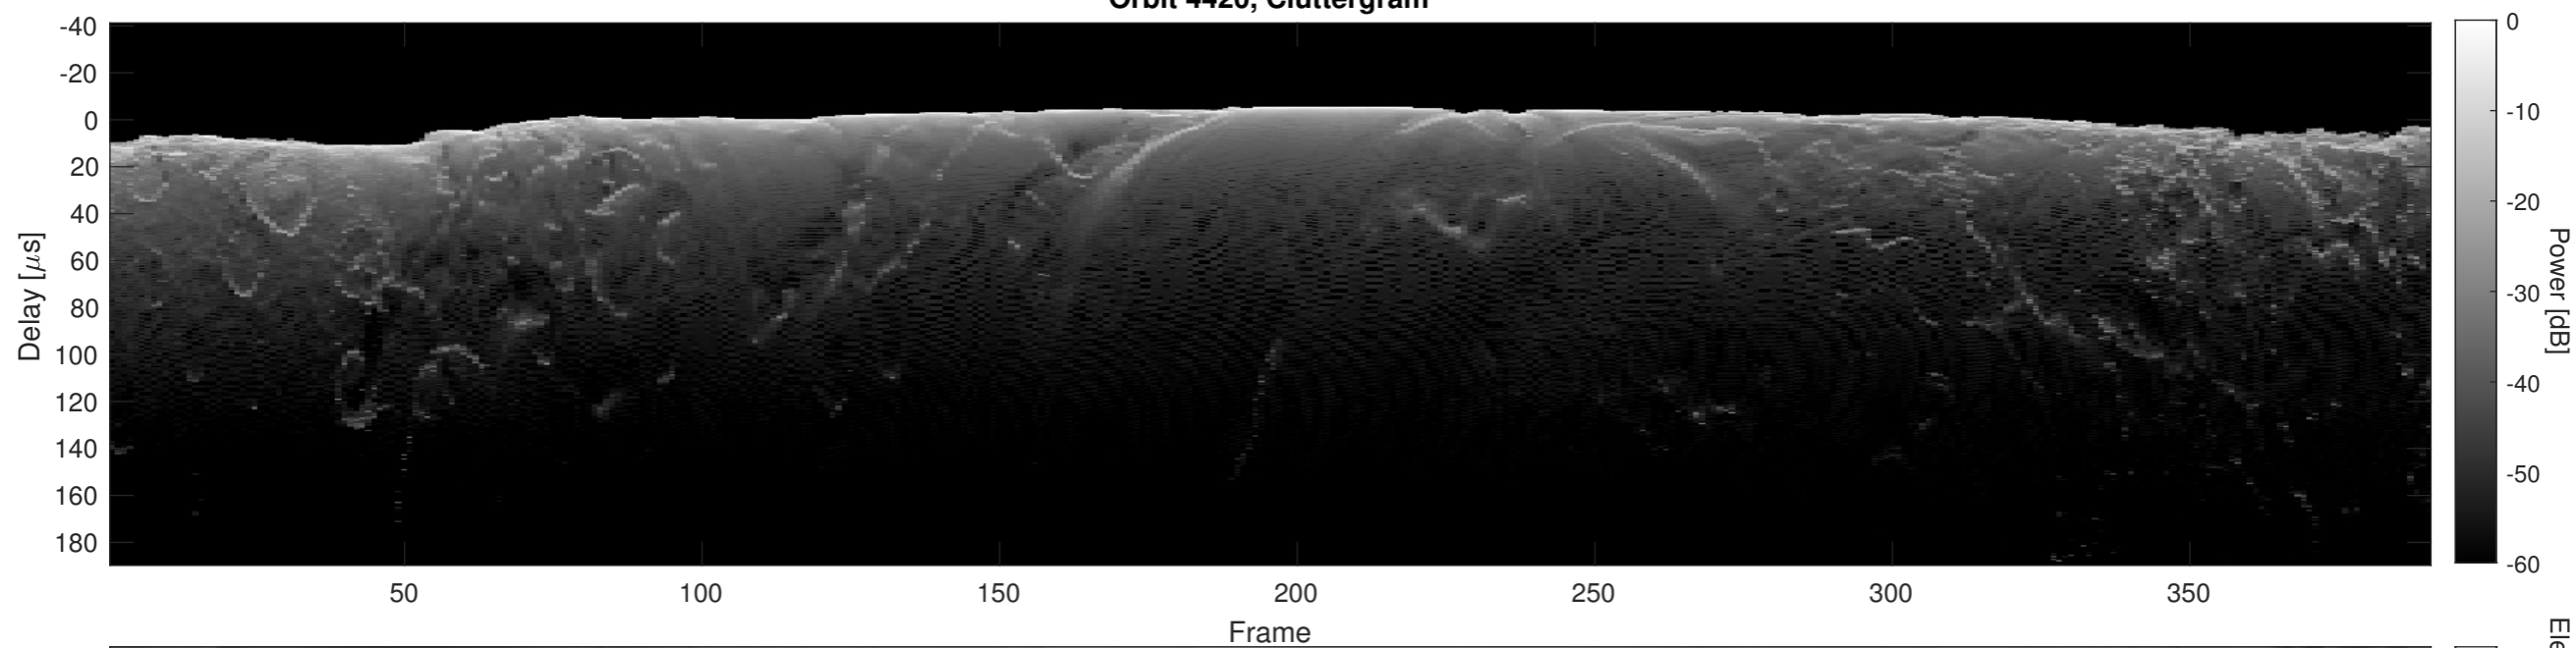

Orbit 4420, Optimized, Window, Channel 1

Orbit 4420, Optimized, Window, Channel 2

Orbit 4420, Cluttergram

Frame

Elevation [km]