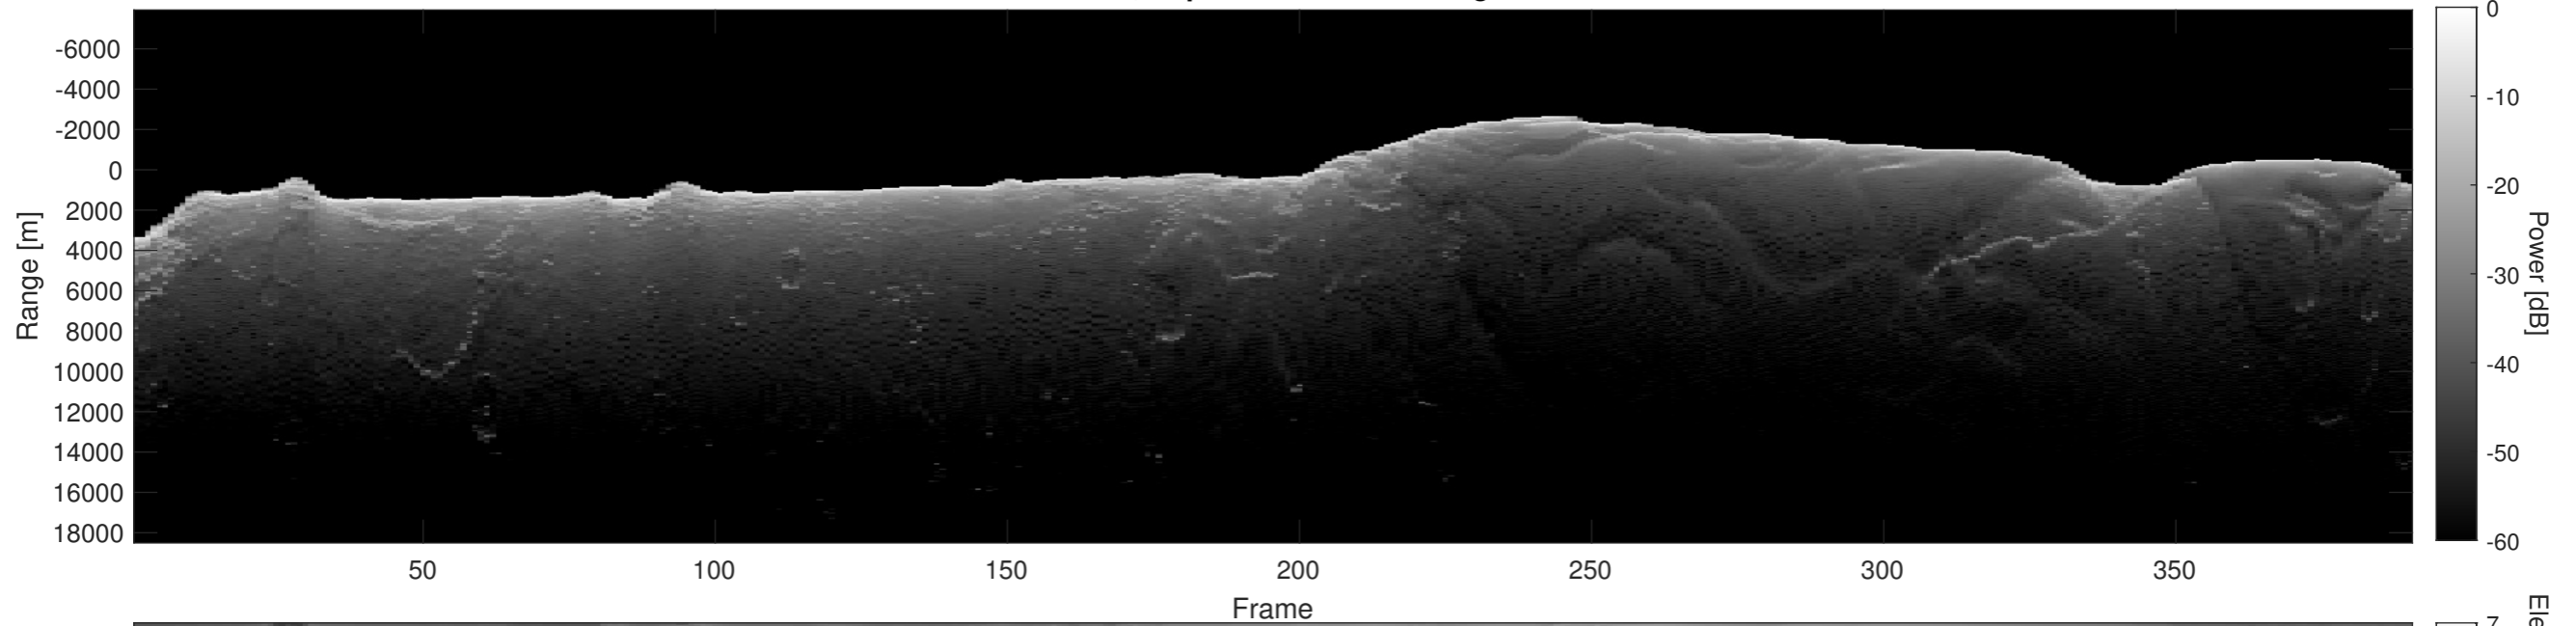

Orbit 4422, Optimized, Window, Depth-Corrected, Channel 1

Orbit 4422, Optimized, Window, Depth-Corrected, Channel 2

Orbit 4422, Depth-Corrected Cluttergram

Elevation [km]