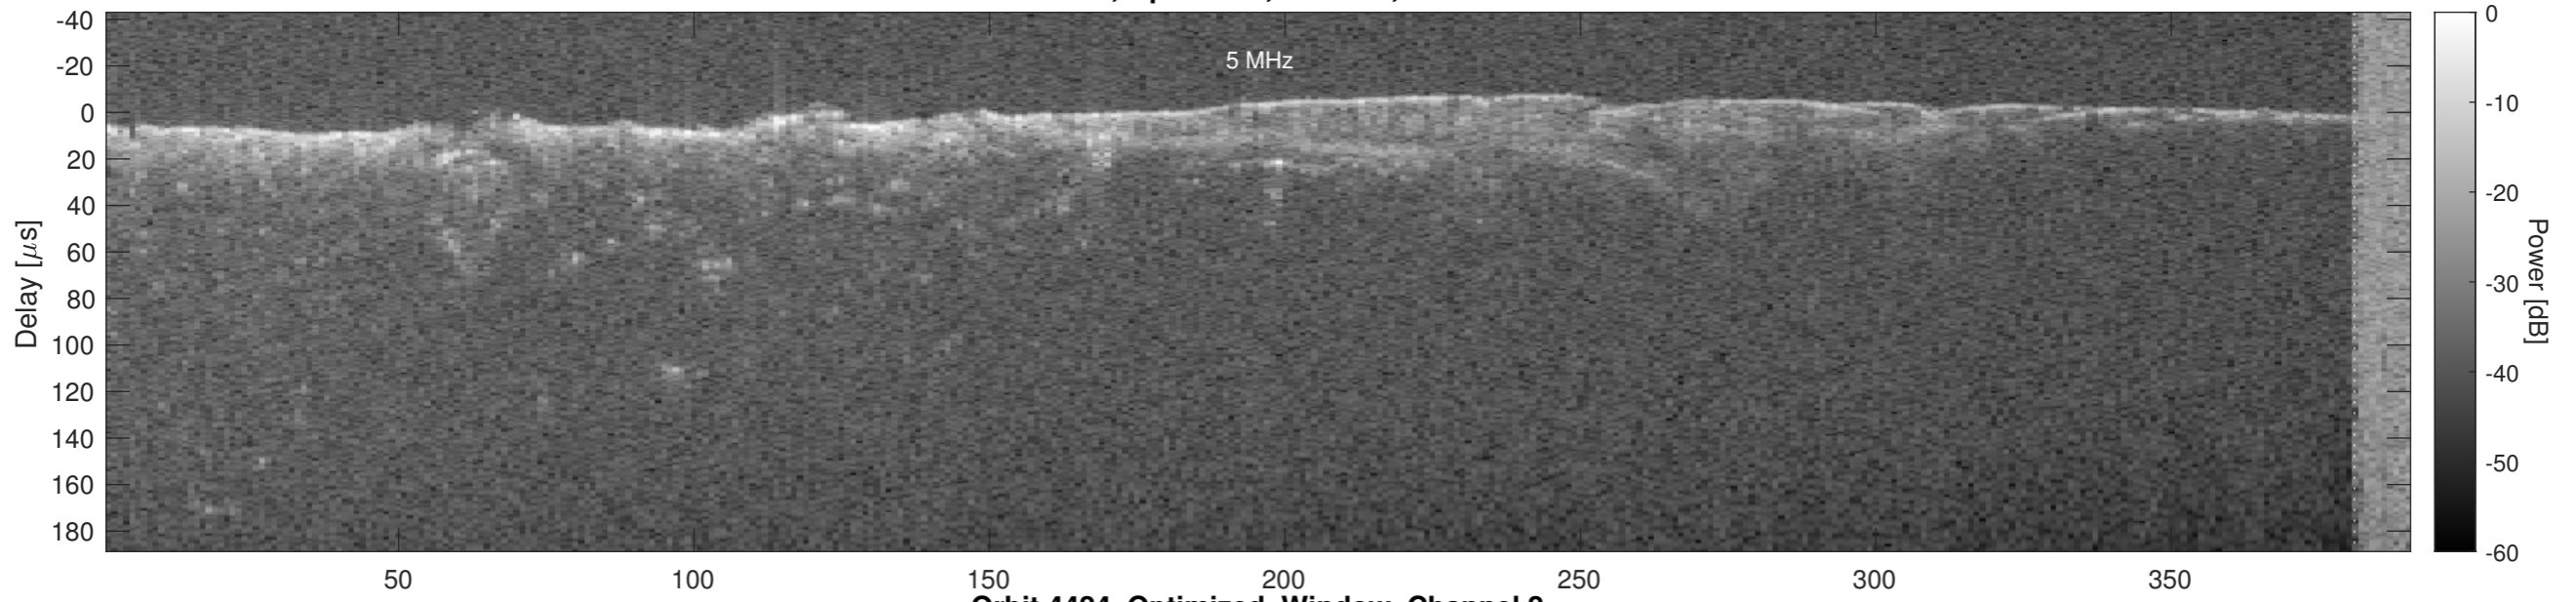

Orbit 4424, Optimized, Window, Channel 1

Orbit 4424, Optimized, Window, Channel 2

Orbit 4424, Cluttergram

Frame

Elevation [km]