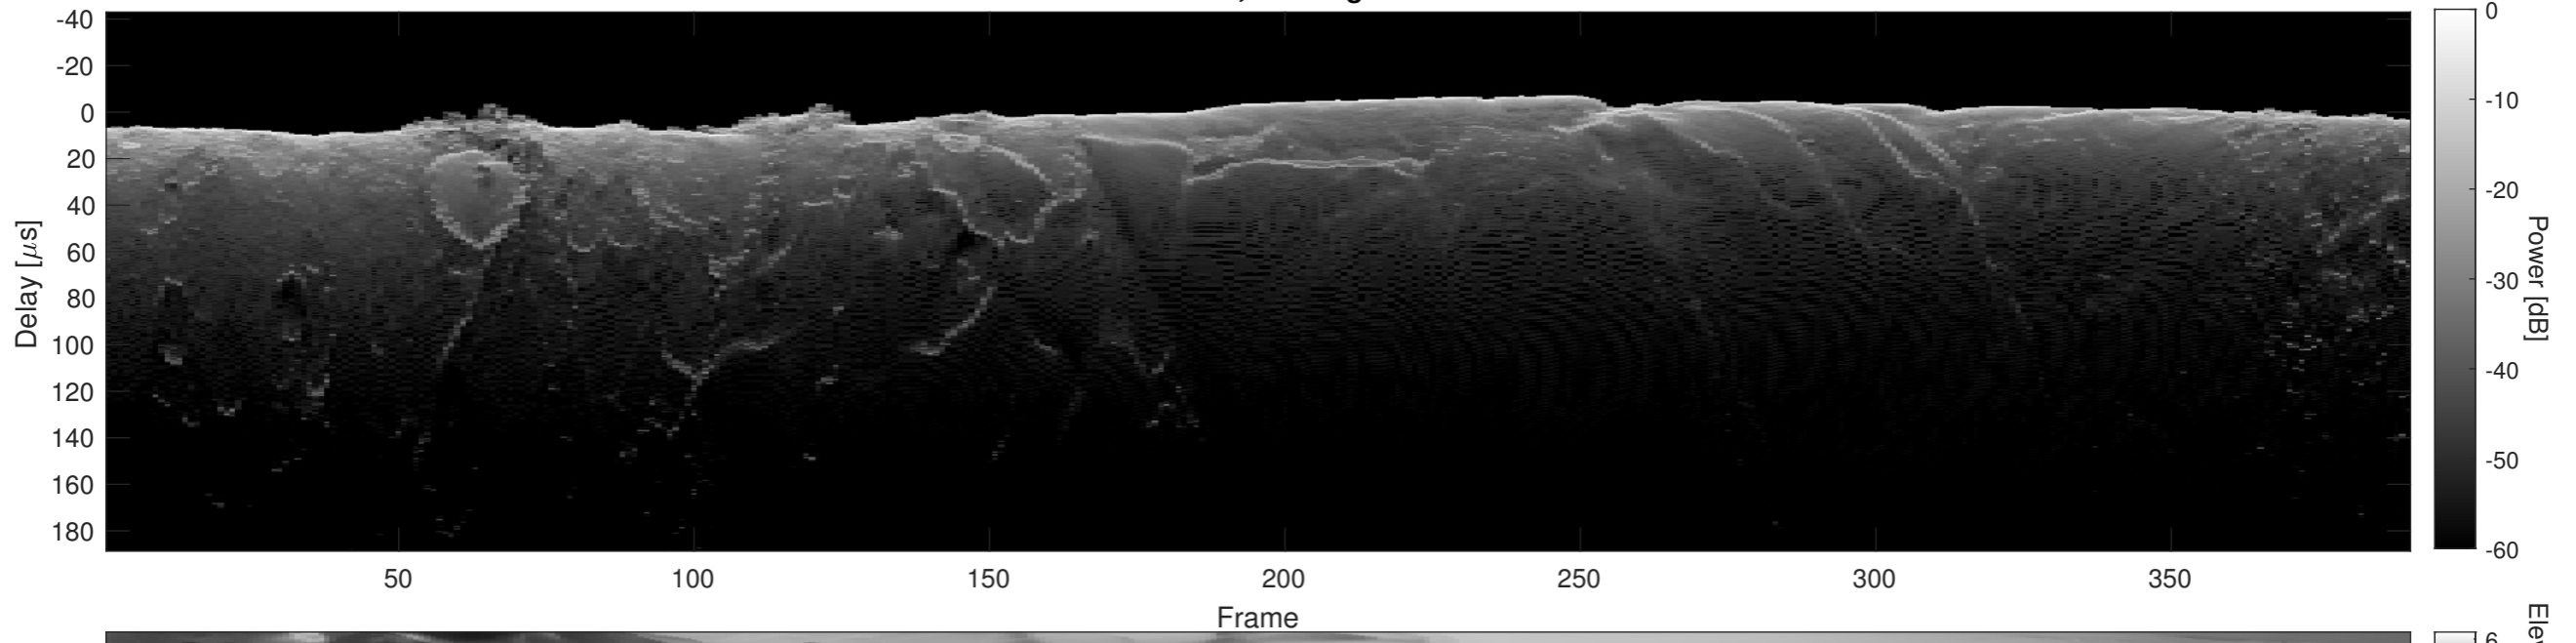

Orbit 4424, Optimized, Window, Channel 1

Orbit 4424, Optimized, Window, Channel 2

Orbit 4424, Cluttergram

Frame

Elevation [km]