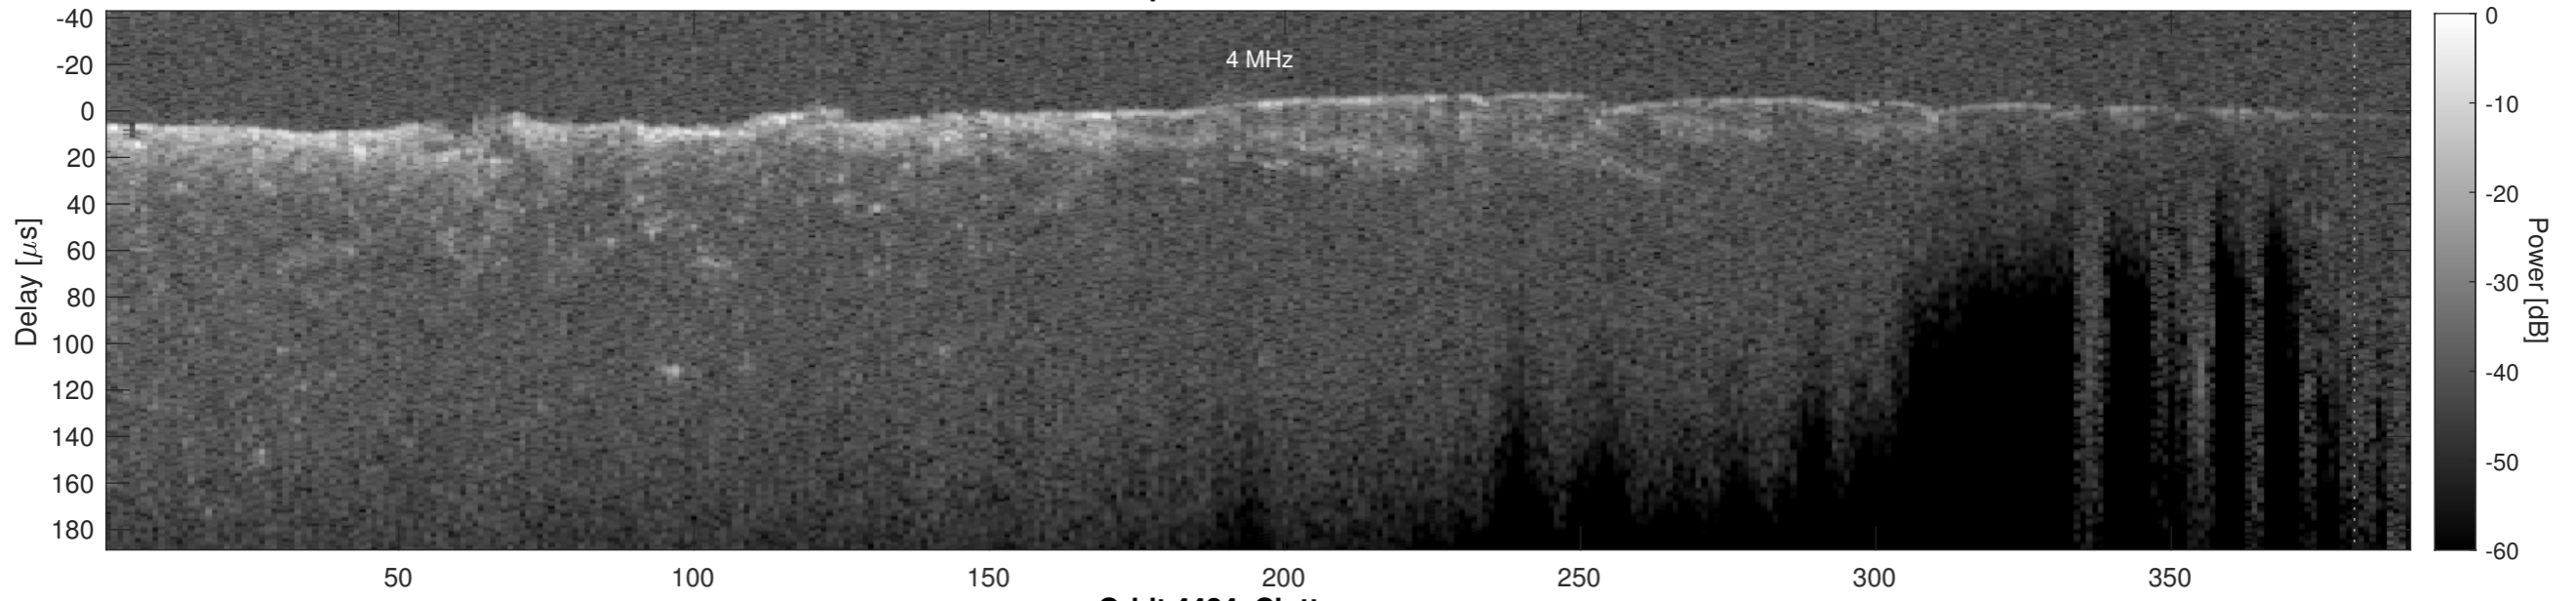

Orbit 4424, Optimized, Window, Channel 1

Orbit 4424, Optimized, Window, Channel 2

Orbit 4424, Cluttergram

Frame

Elevation [km]