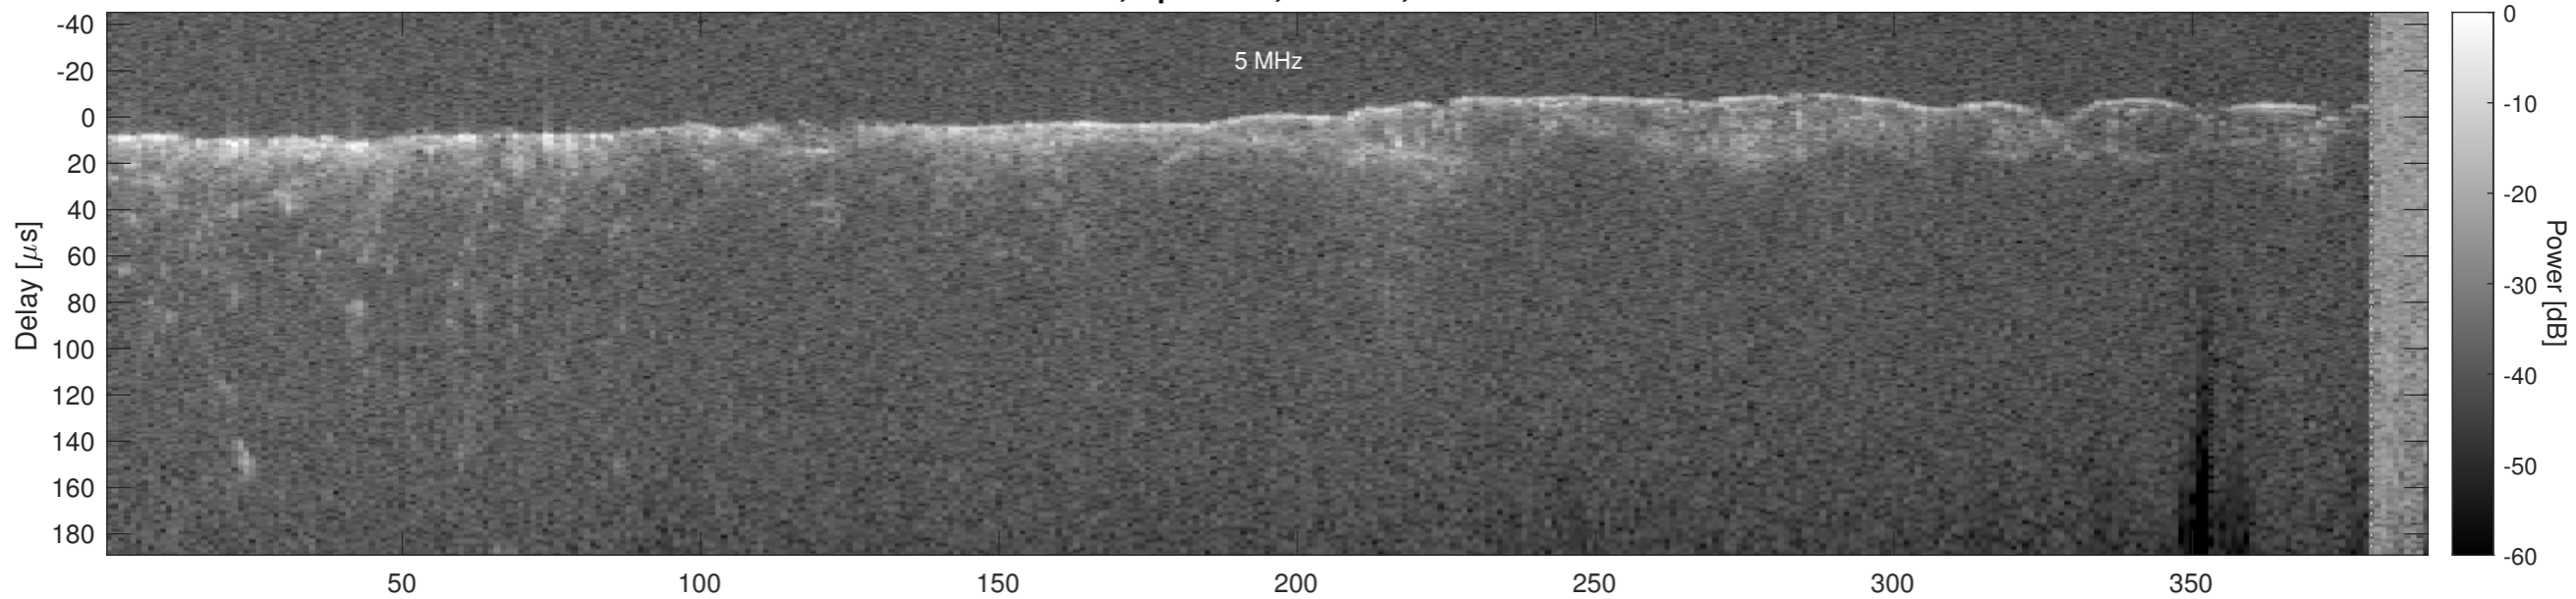

Orbit 4425, Optimized, Window, Channel 1

Orbit 4425, Optimized, Window, Channel 2

Orbit 4425, Cluttergram

Elevation [km]