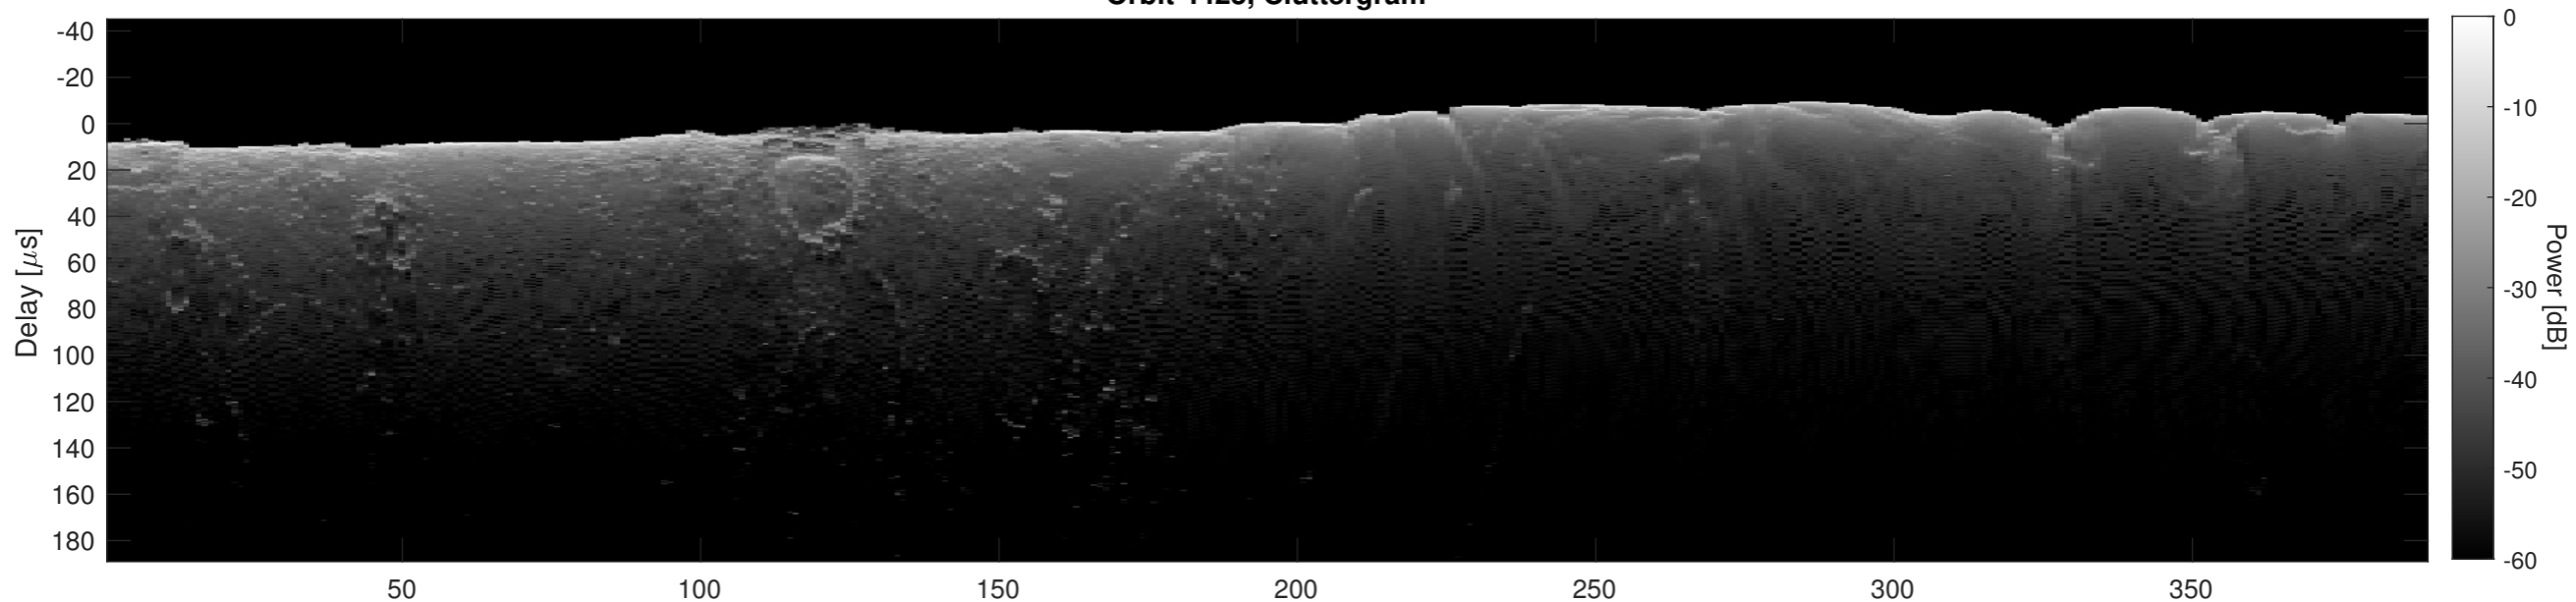

Orbit 4425, Optimized, Window, Channel 1

Orbit 4425, Optimized, Window, Channel 2

Orbit 4425, Cluttergram

Elevation [km]