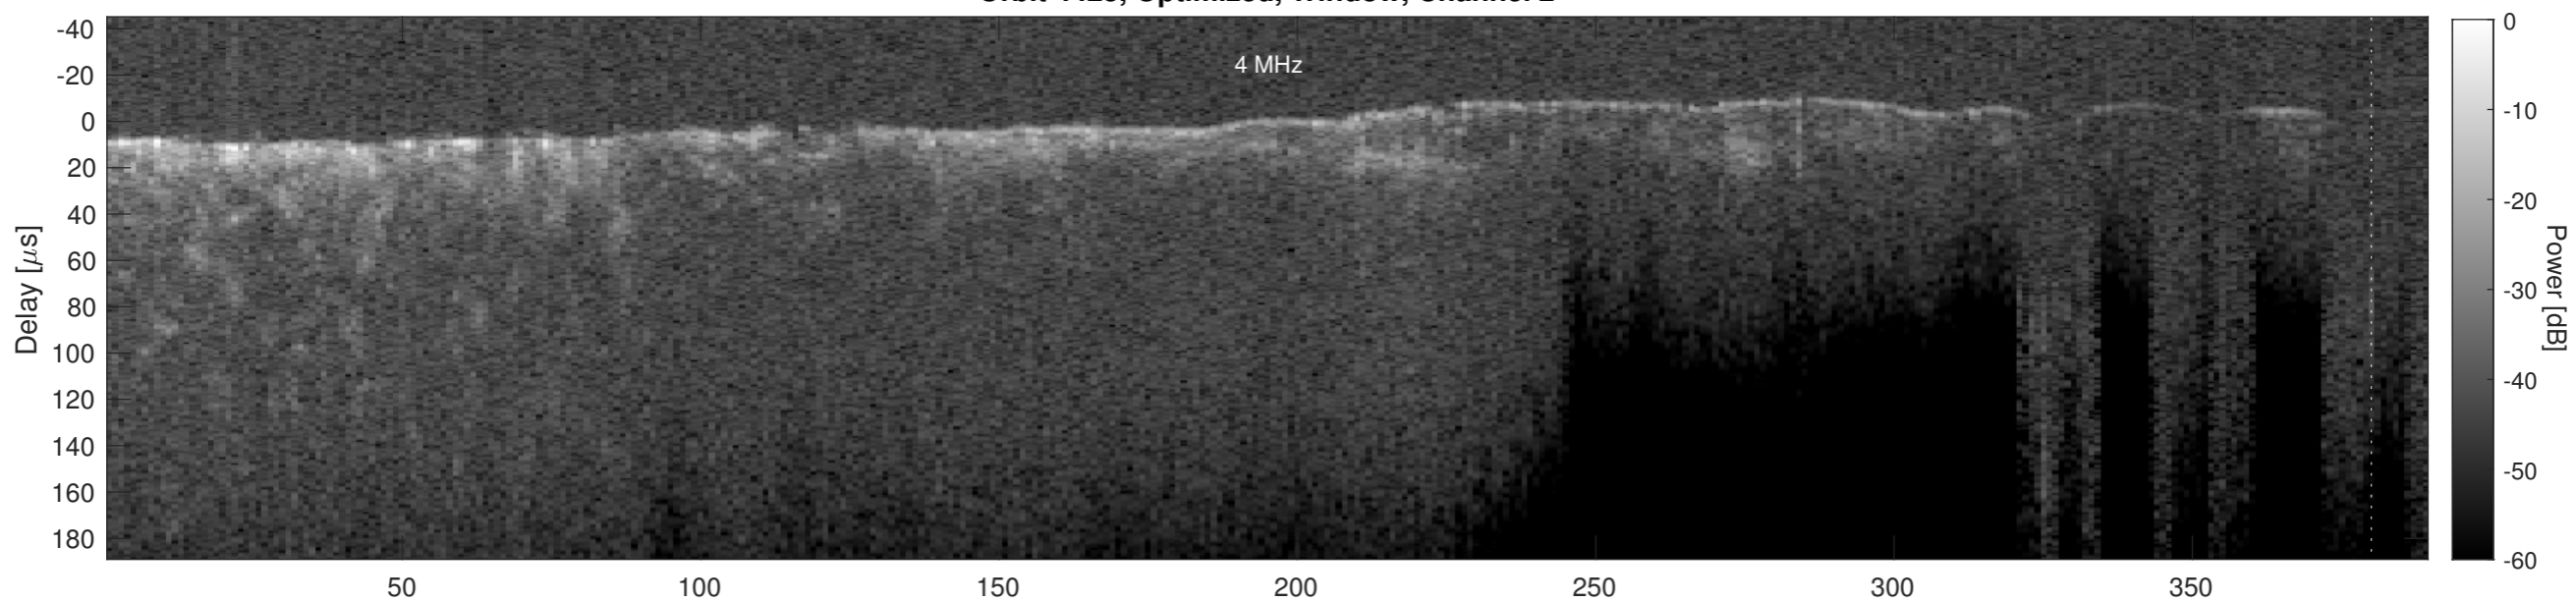

Orbit 4425, Optimized, Window, Channel 1

Orbit 4425, Optimized, Window, Channel 2

Orbit 4425, Cluttergram

Elevation [km]