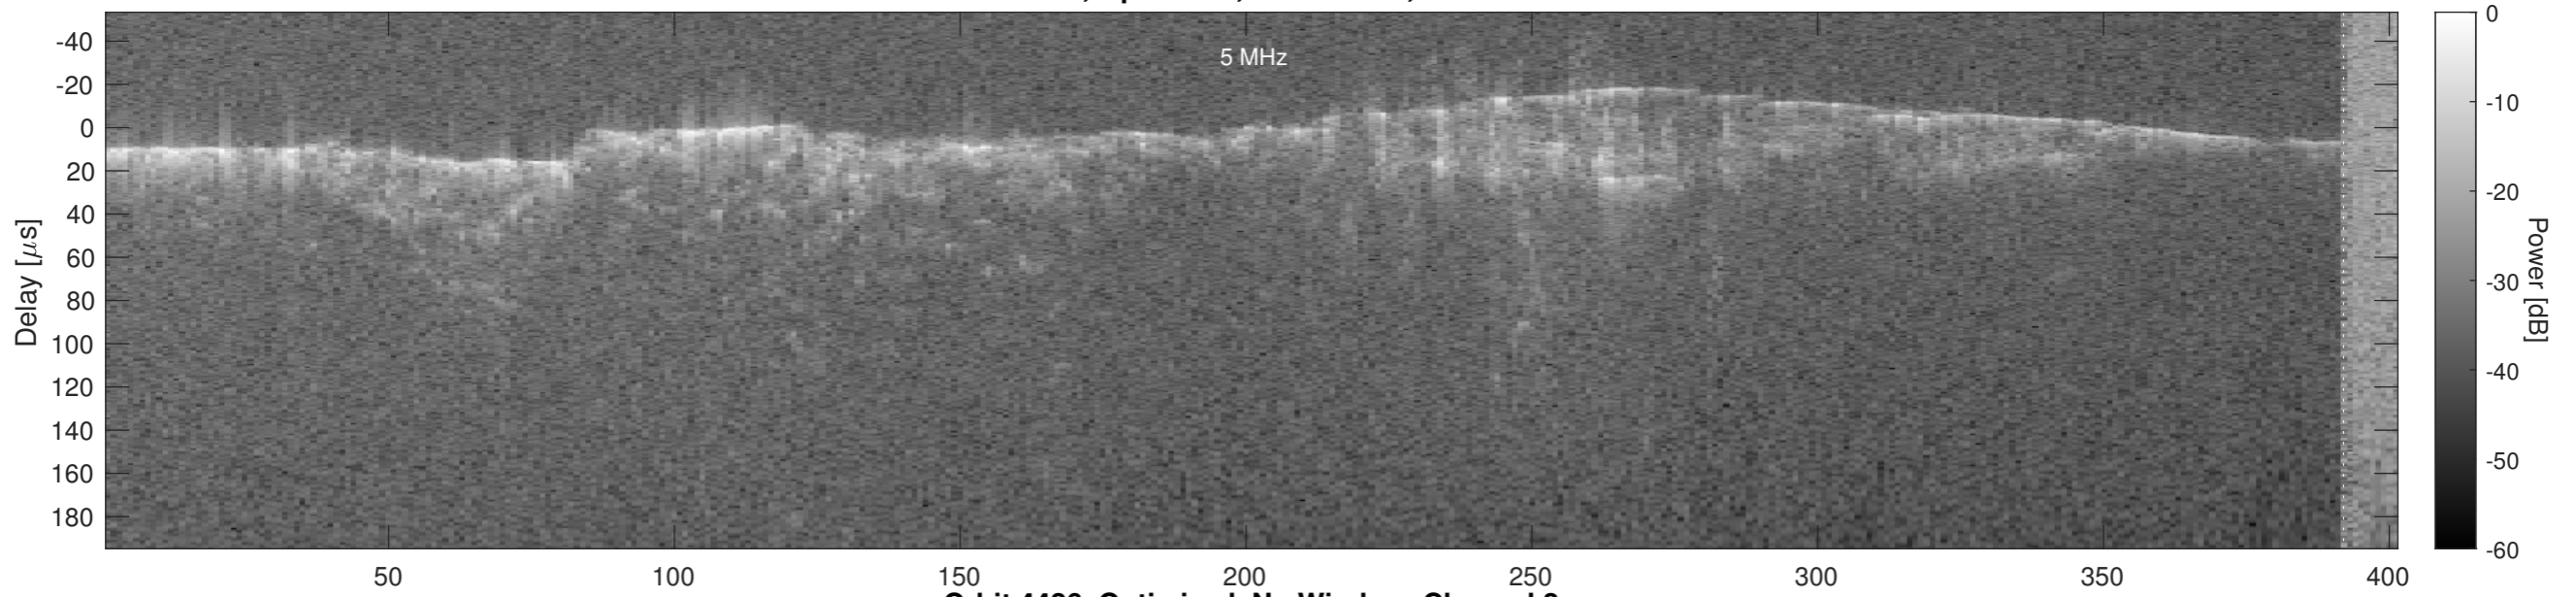

Orbit 4426, Optimized, No Window, Channel 1

Orbit 4426, Optimized, No Window, Channel 2

Orbit 4426, Cluttergram

Elevation [km]