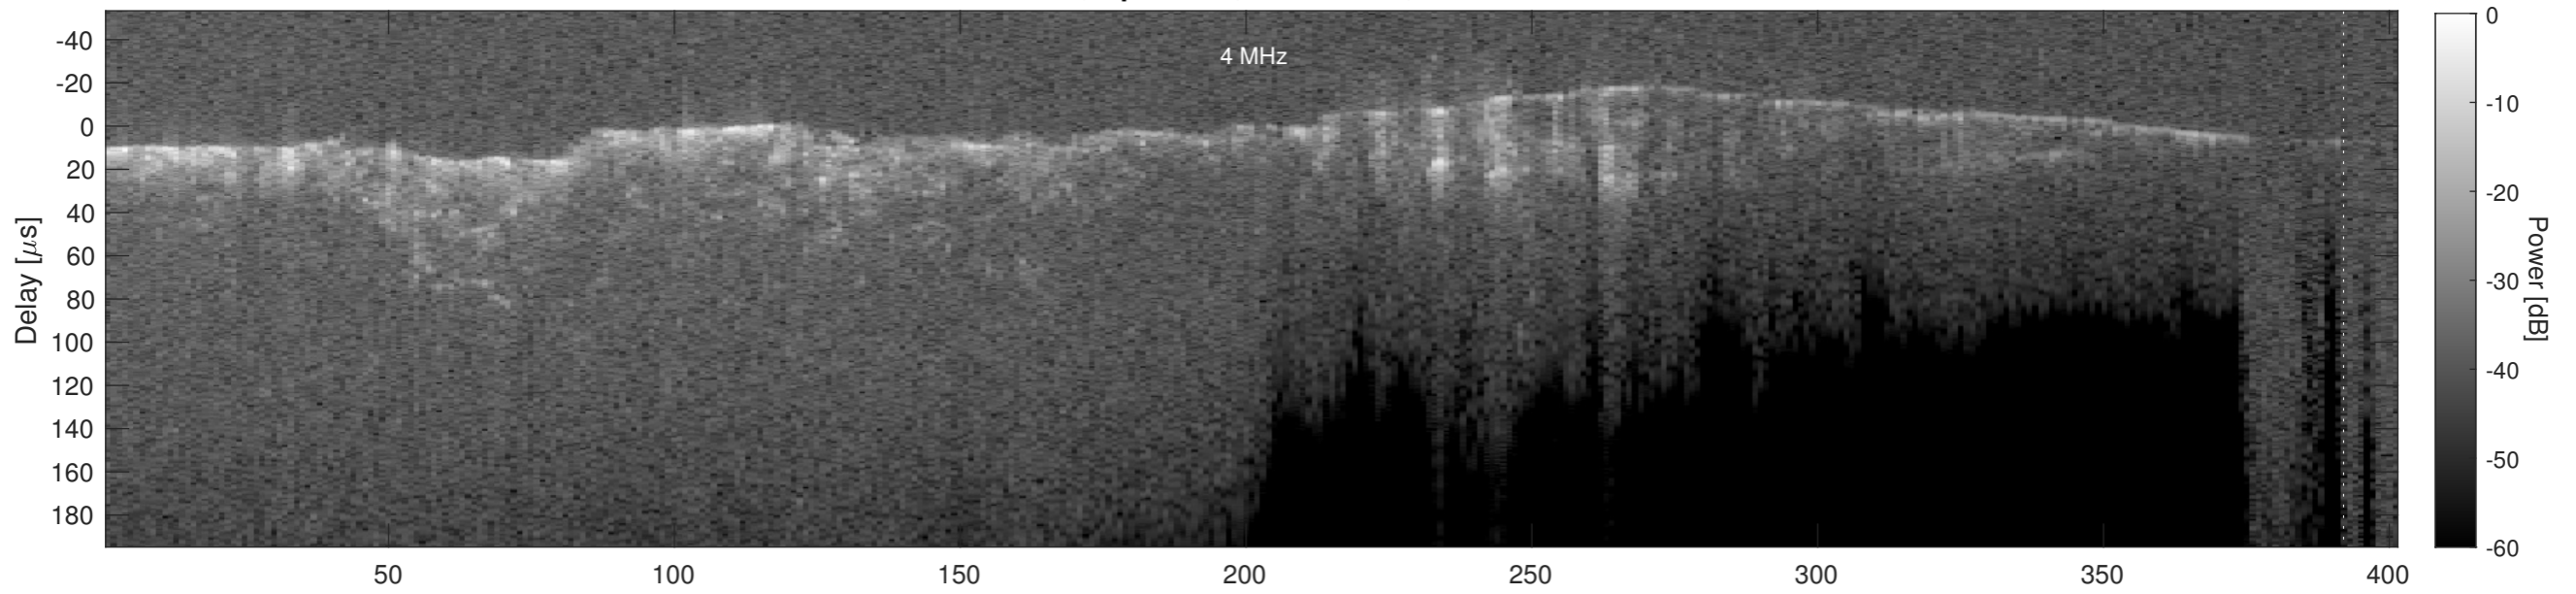

Orbit 4426, Optimized, No Window, Channel 1

Orbit 4426, Optimized, No Window, Channel 2

Orbit 4426, Cluttergram

Elevation [km]