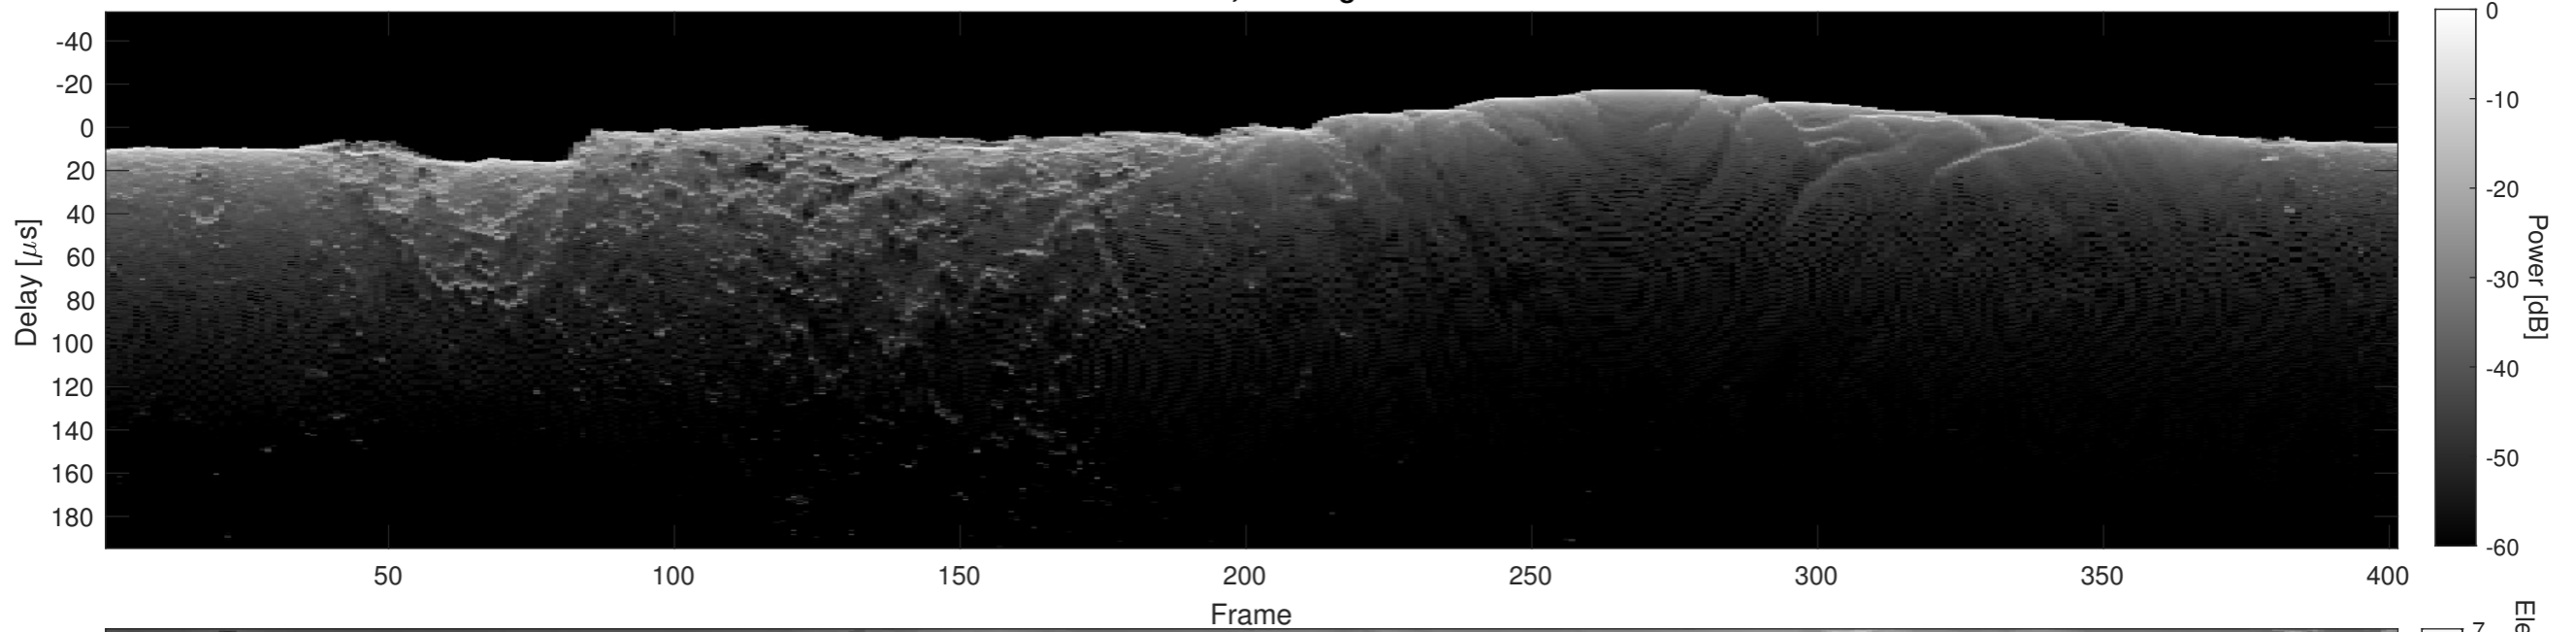

Orbit 4426, Optimized, No Window, Channel 1

Orbit 4426, Optimized, No Window, Channel 2

Orbit 4426, Cluttergram

Elevation [km]