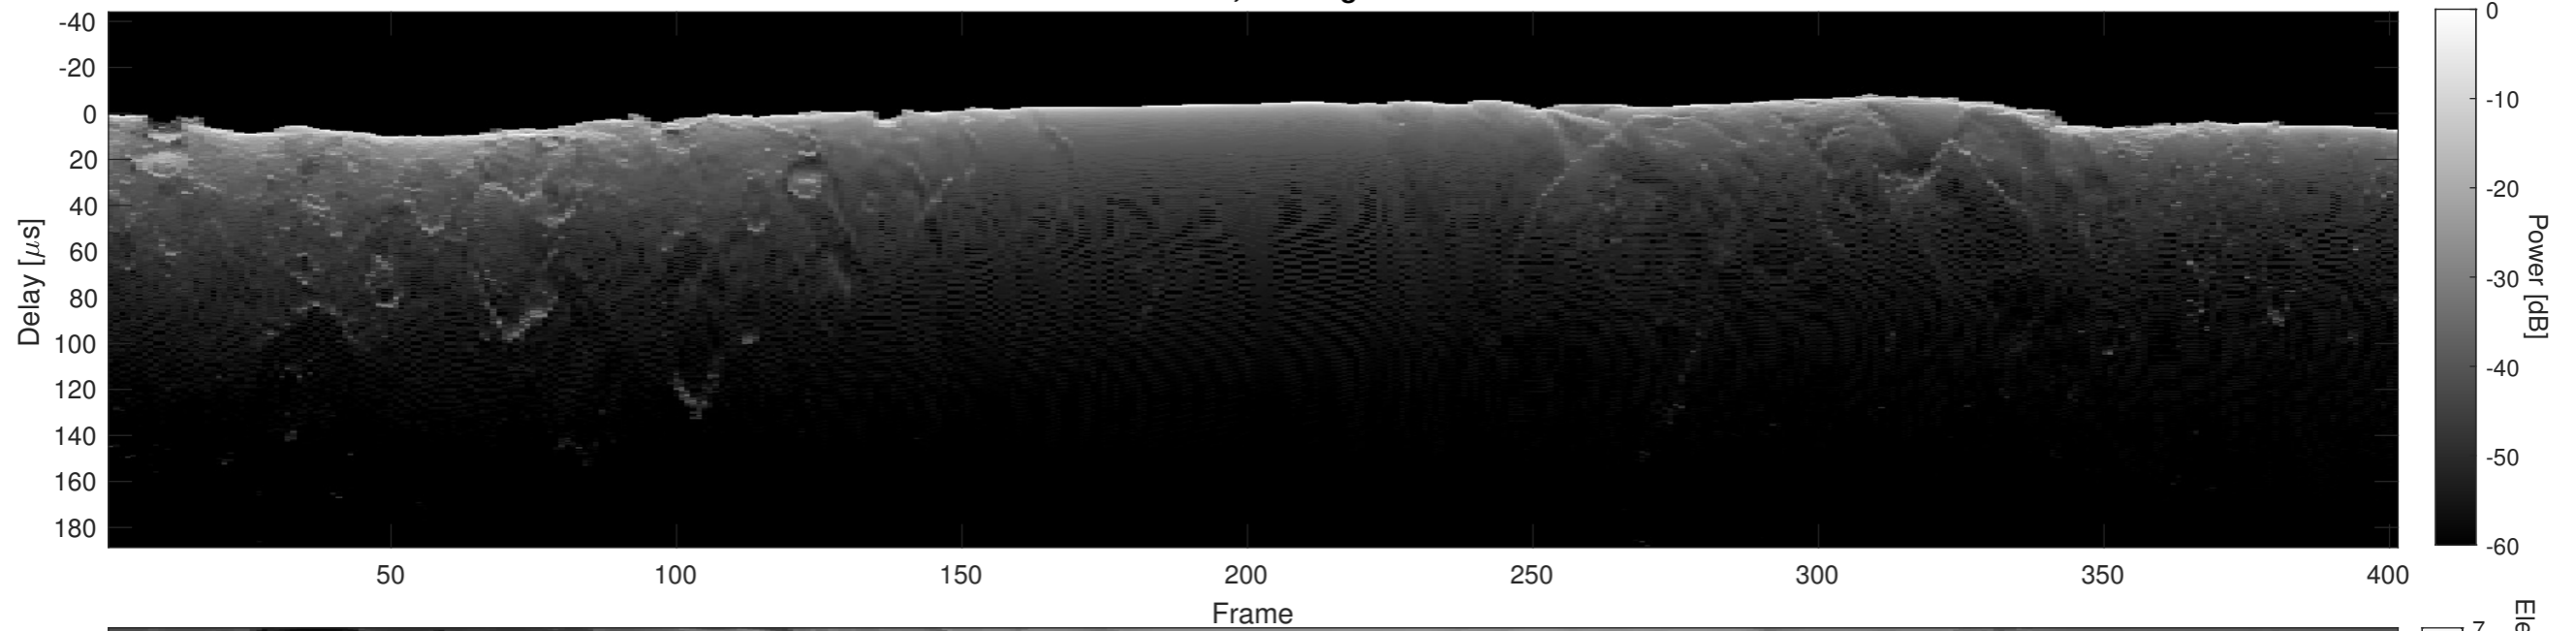

Orbit 4427, Optimized, No Window, Channel 1

Orbit 4427, Optimized, No Window, Channel 2

Orbit 4427, Cluttergram

Elevation [km]