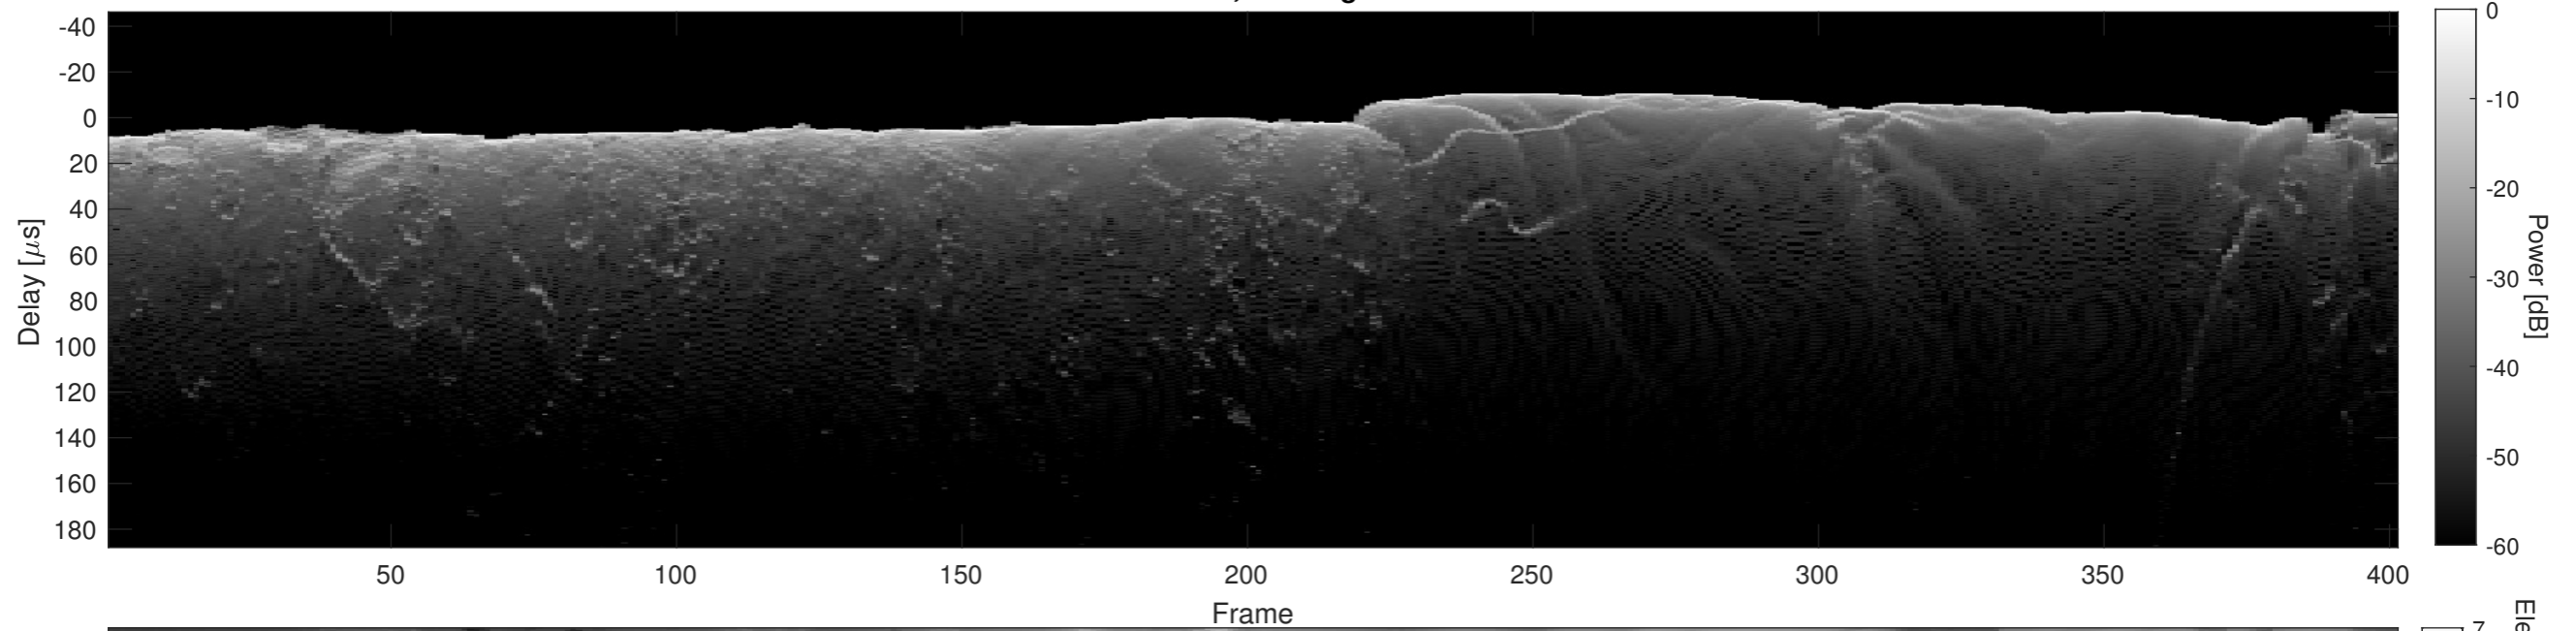

Orbit 4429, Optimized, No Window, Channel 1

Orbit 4429, Optimized, No Window, Channel 2

Orbit 4429, Cluttergram

Elevation [km]