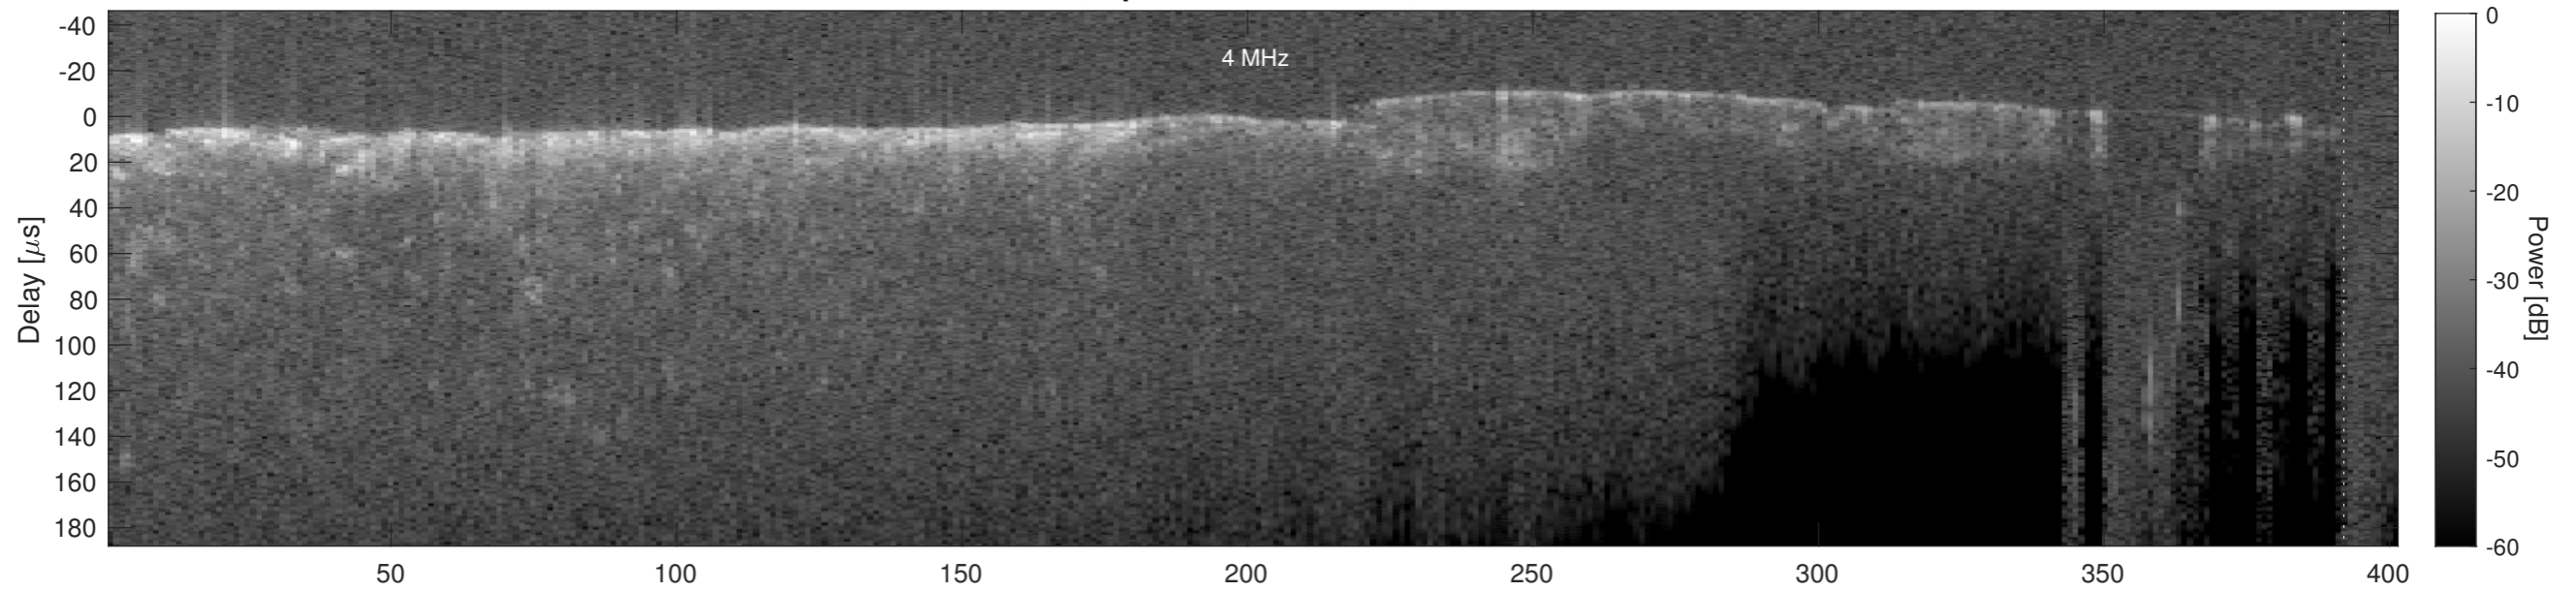

Orbit 4429, Optimized, No Window, Channel 1

Orbit 4429, Optimized, No Window, Channel 2

Orbit 4429, Cluttergram

Elevation [km]