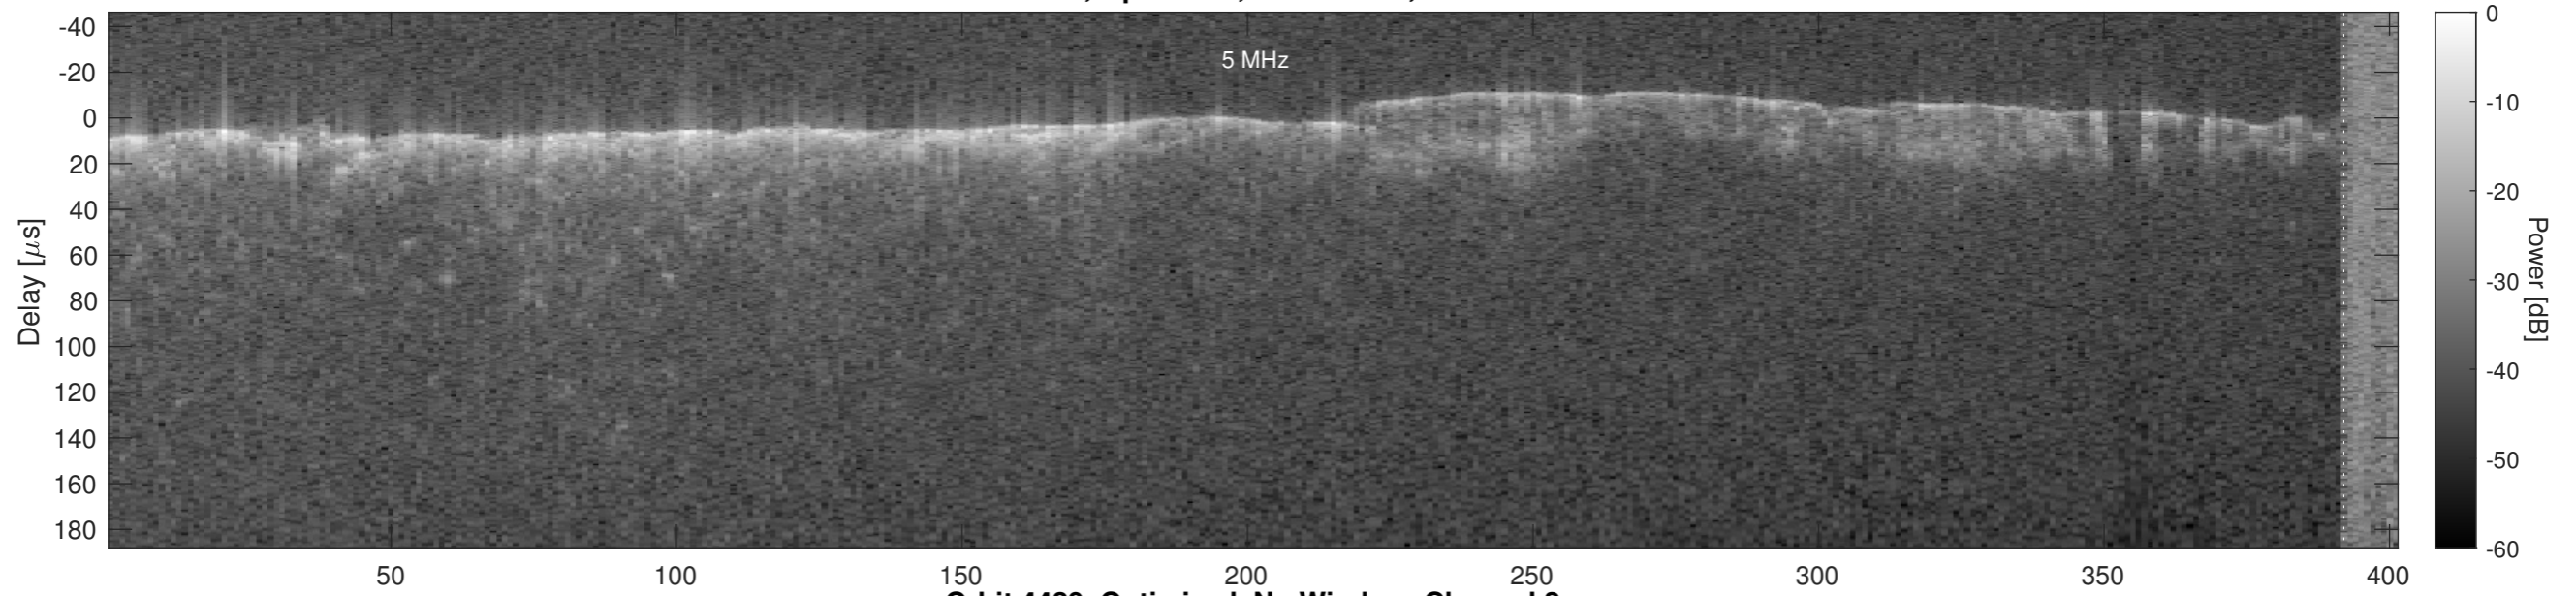

Orbit 4429, Optimized, No Window, Channel 1

Orbit 4429, Optimized, No Window, Channel 2

Orbit 4429, Cluttergram

Elevation [km]