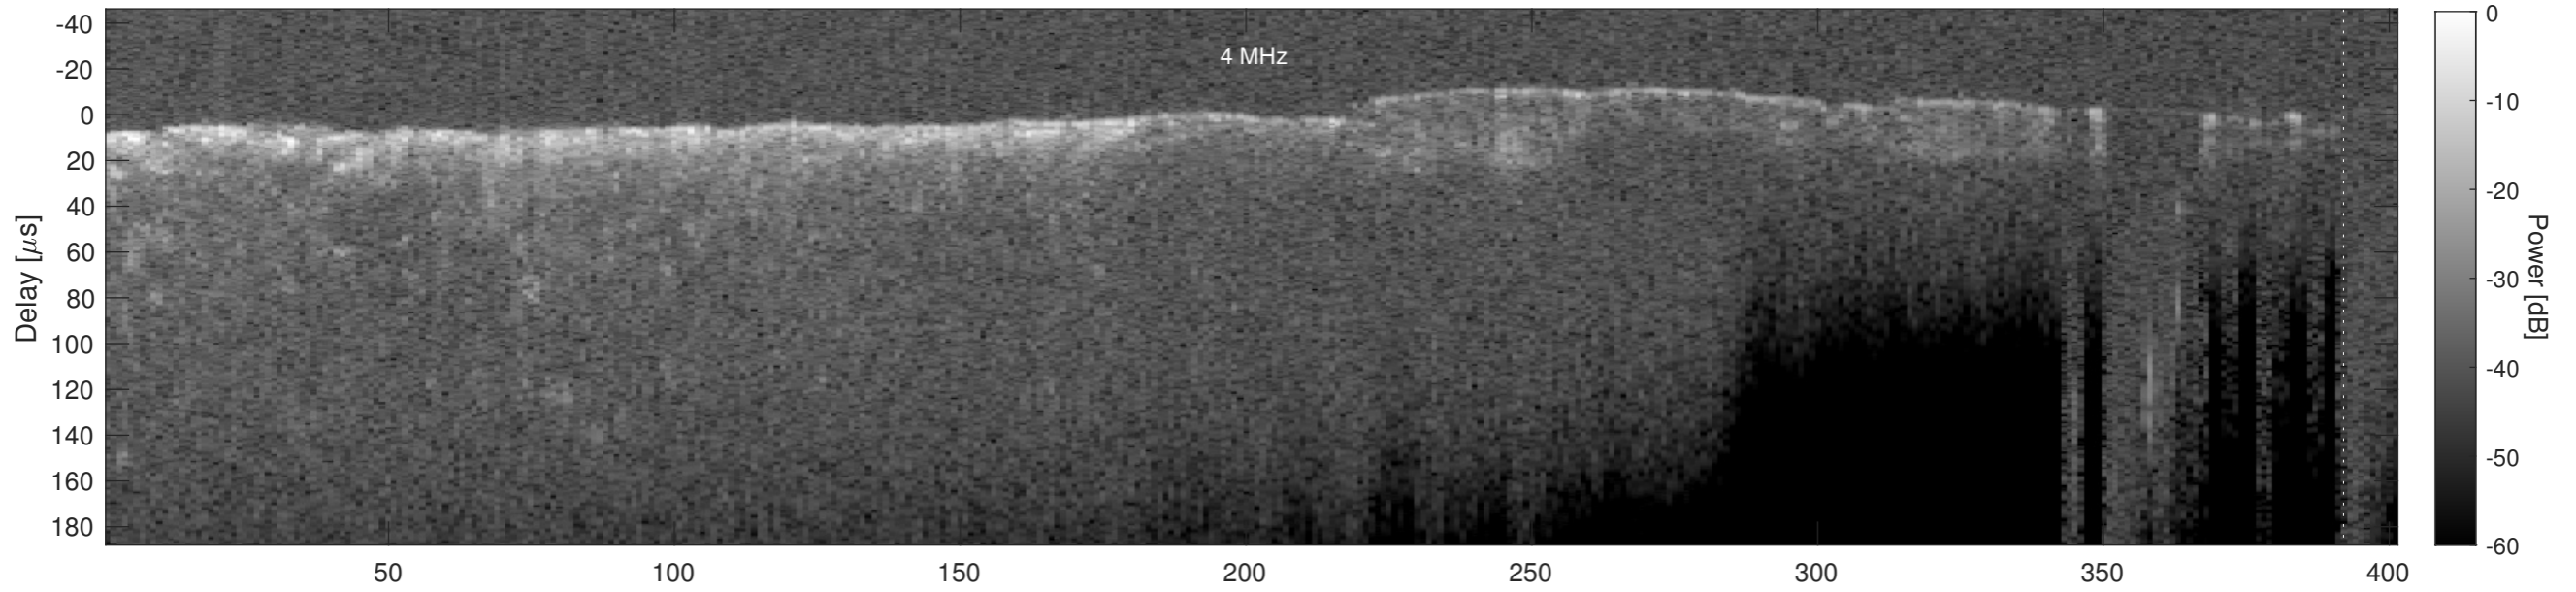

Orbit 4429, Optimized, Window, Channel 1

Orbit 4429, Optimized, Window, Channel 2

Orbit 4429, Cluttergram

Elevation [km]