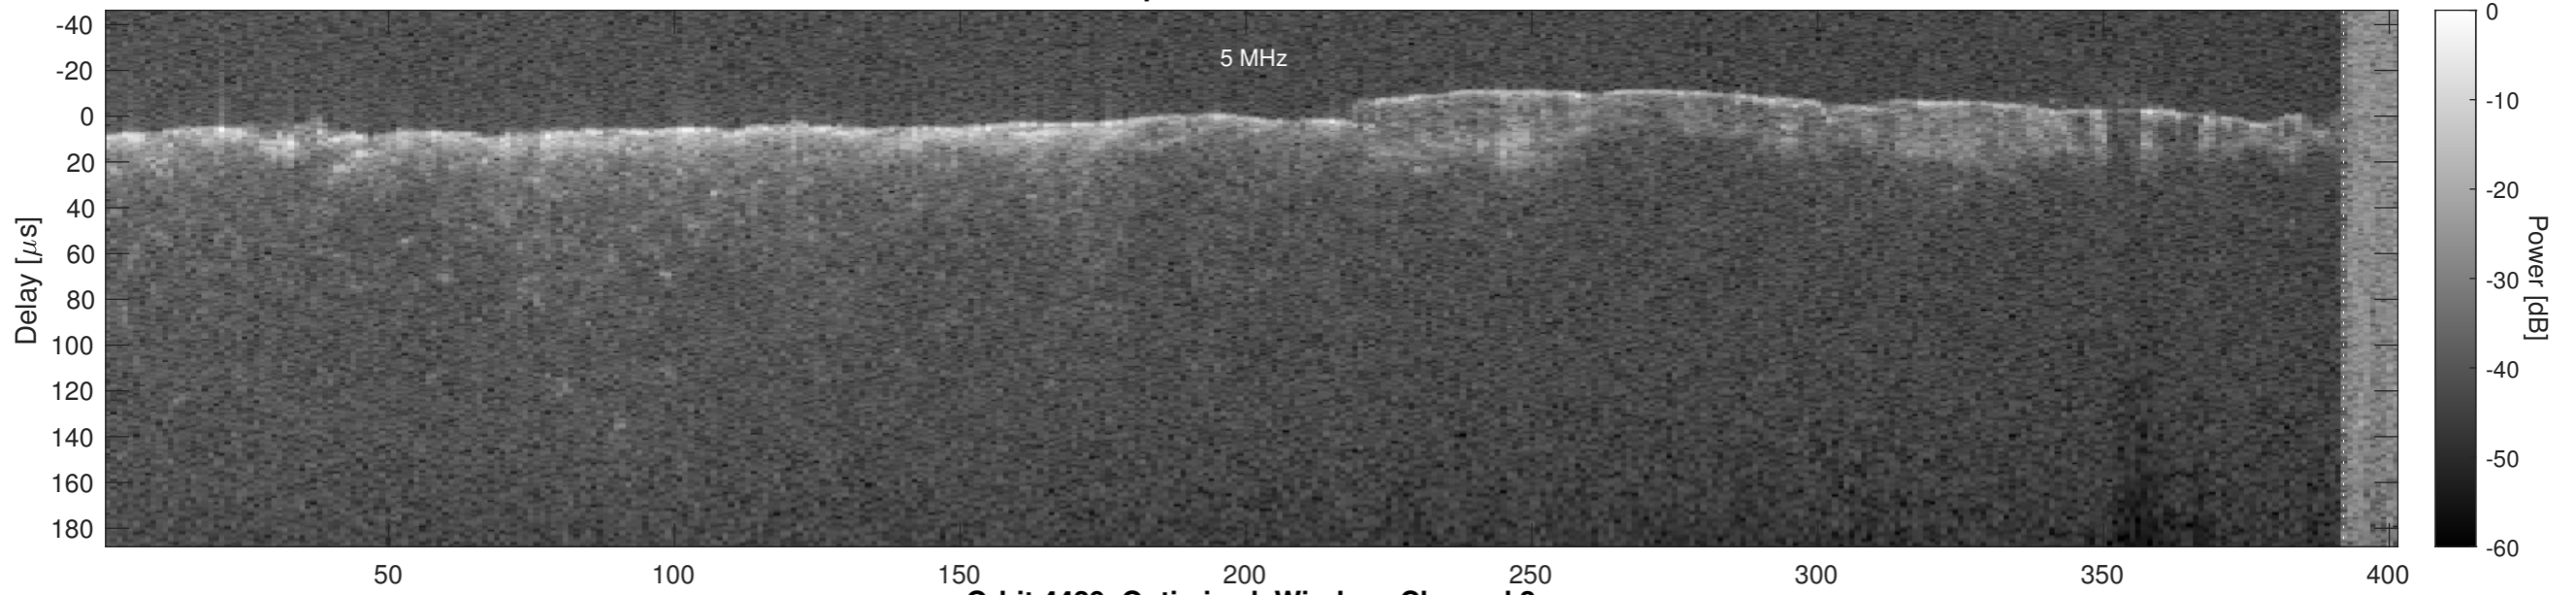

Orbit 4429, Optimized, Window, Channel 1

Orbit 4429, Optimized, Window, Channel 2

Orbit 4429, Cluttergram

Elevation [km]