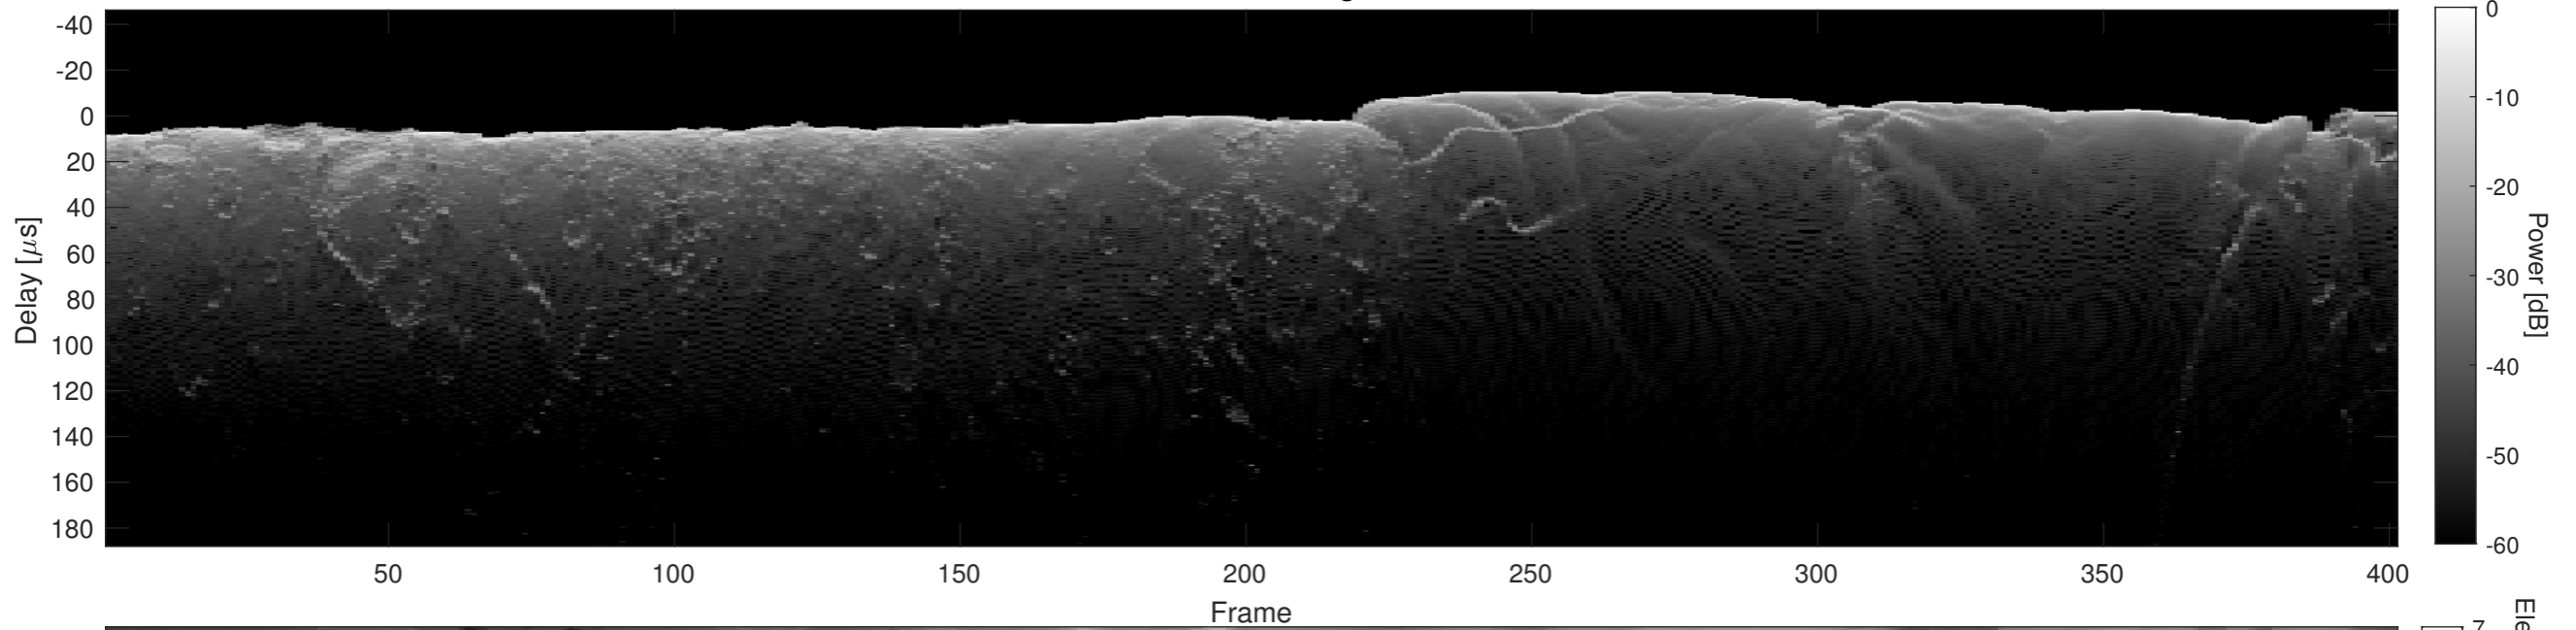

Orbit 4429, Optimized, Window, Channel 1

Orbit 4429, Optimized, Window, Channel 2

Orbit 4429, Cluttergram

Elevation [km]