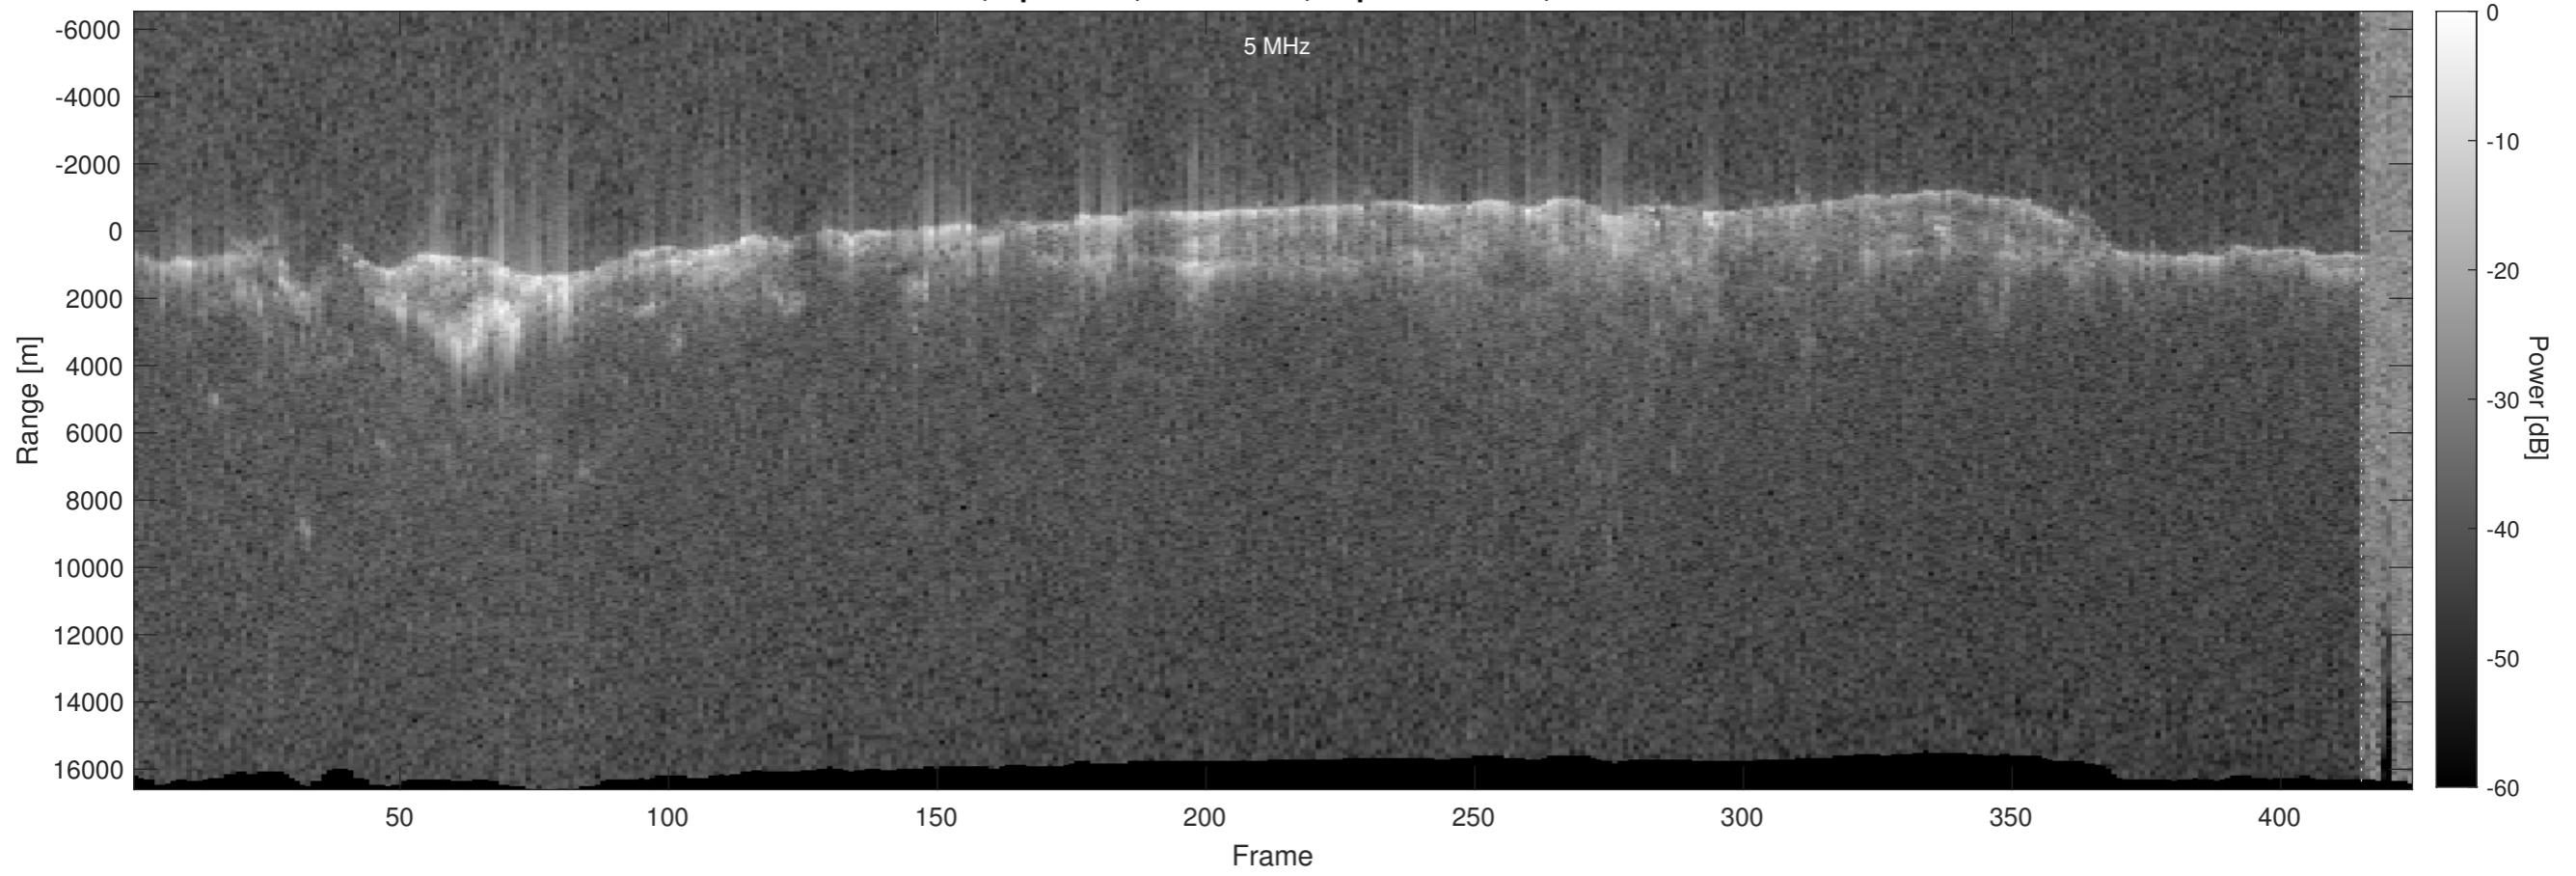

Orbit 4438, Optimized, No Window, Depth-Corrected, Channel 1

Orbit 4438, Optimized, No Window, Depth-Corrected, Channel 2