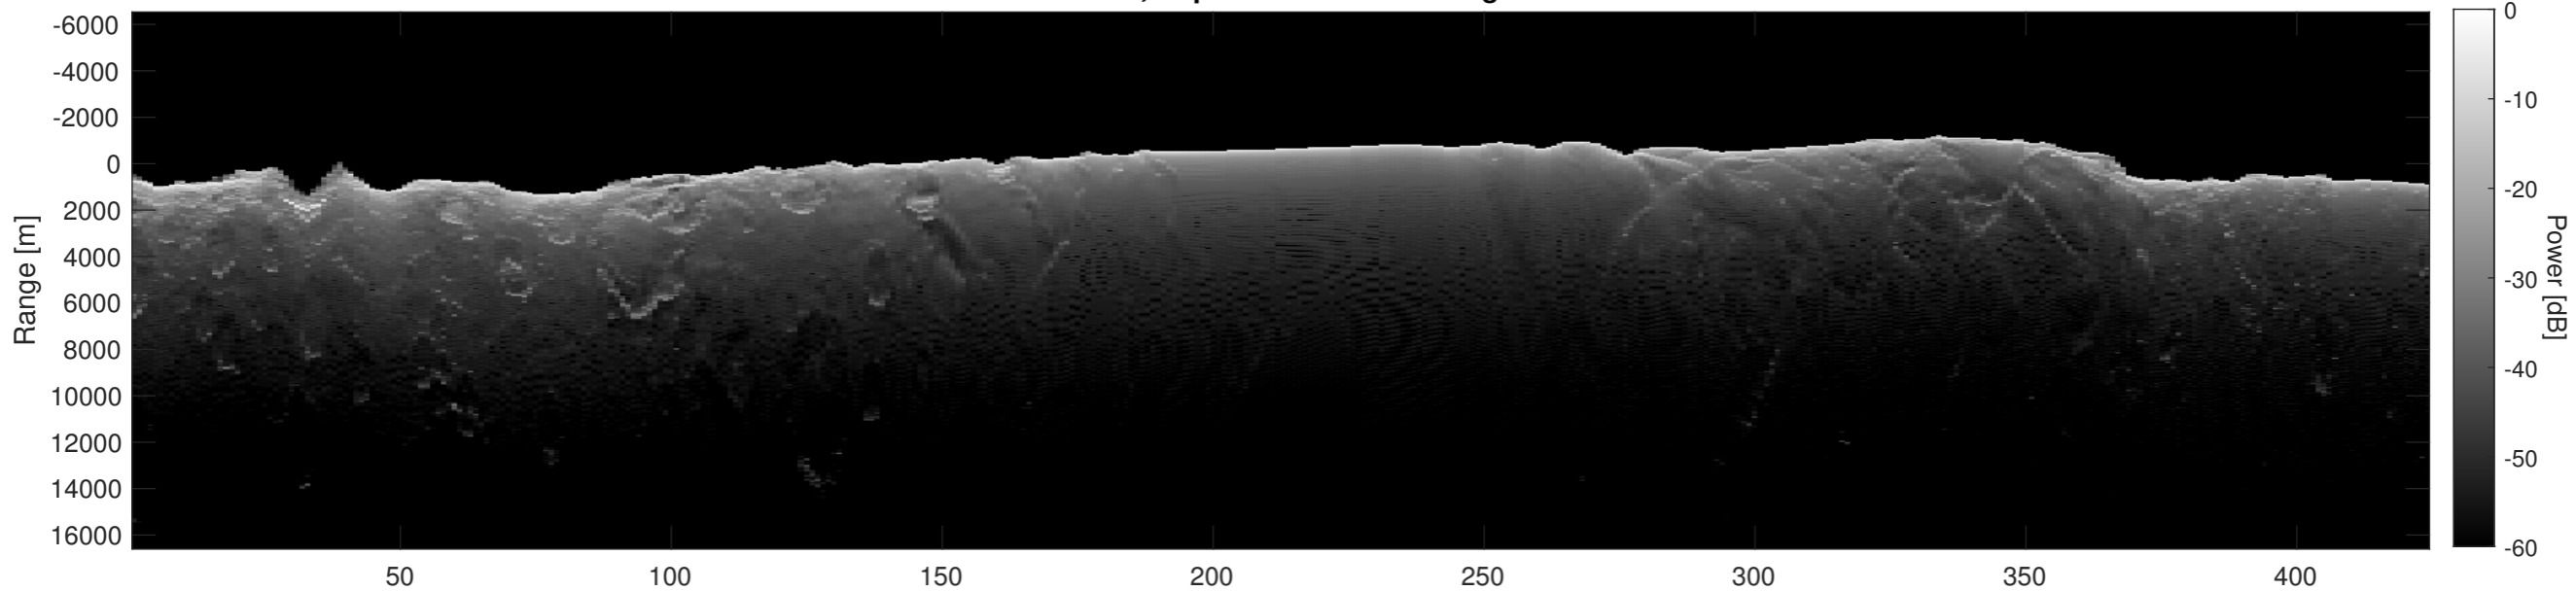

Orbit 4438, Optimized, Window, Depth-Corrected, Channel 1

Orbit 4438, Optimized, Window, Depth-Corrected, Channel 2

Orbit 4438, Depth-Corrected Cluttergram

Frame