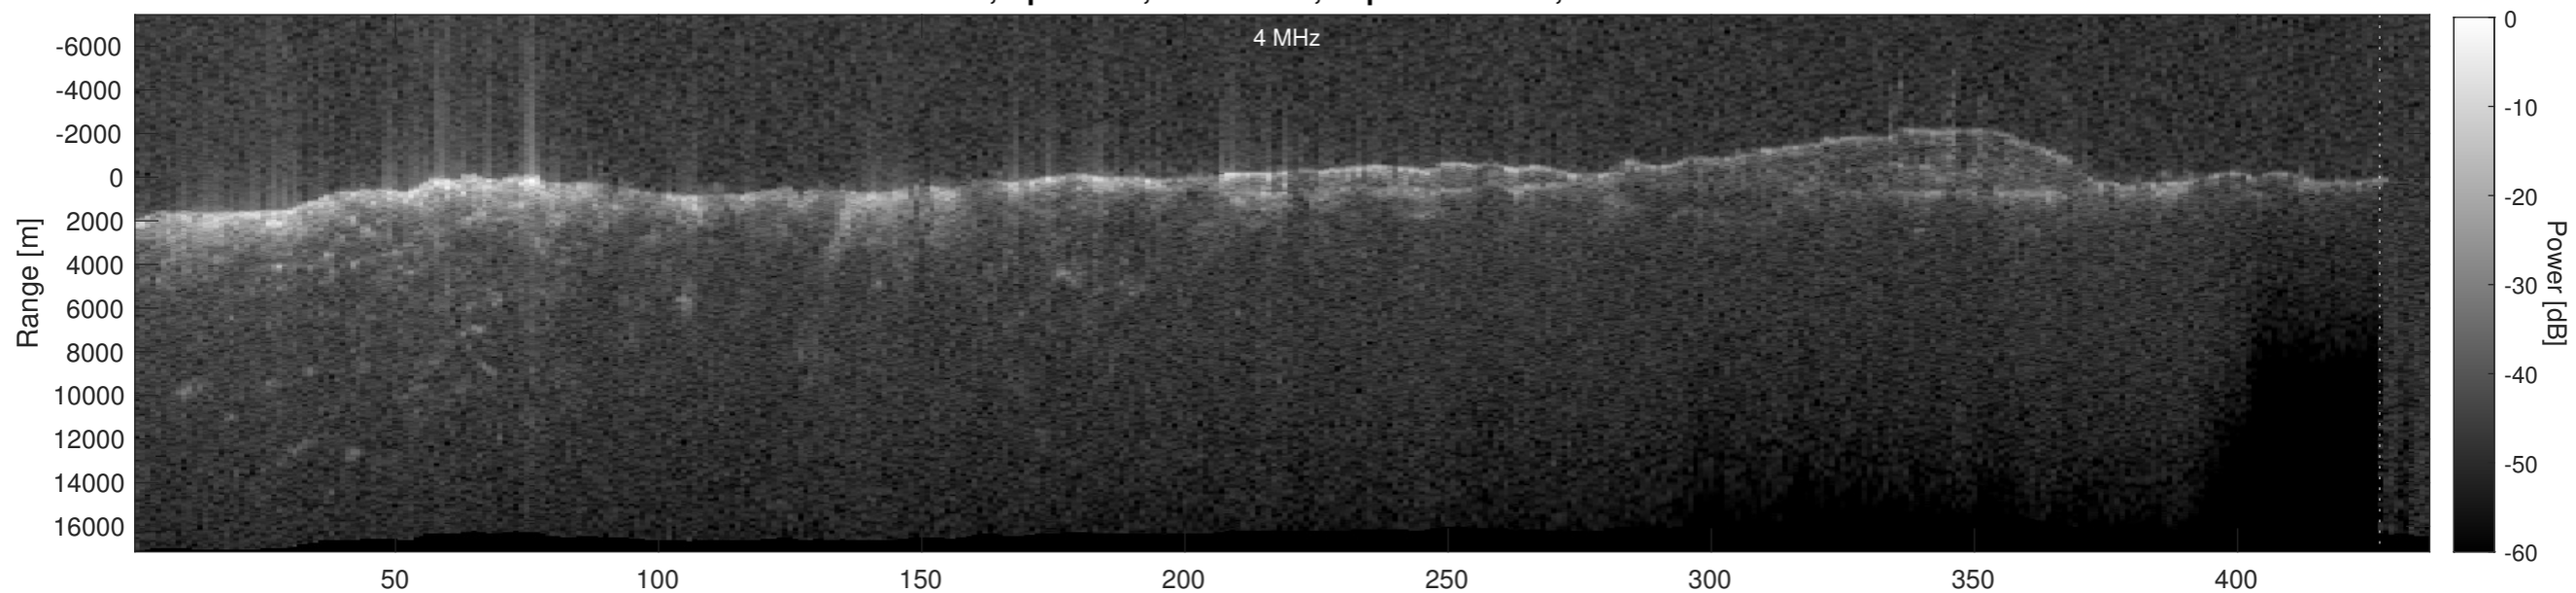

Orbit 4445, Optimized, No Window, Depth-Corrected, Channel 1

Orbit 4445, Optimized, No Window, Depth-Corrected, Channel 2

Orbit 4445, Depth-Corrected Cluttergram

Elevation [km]