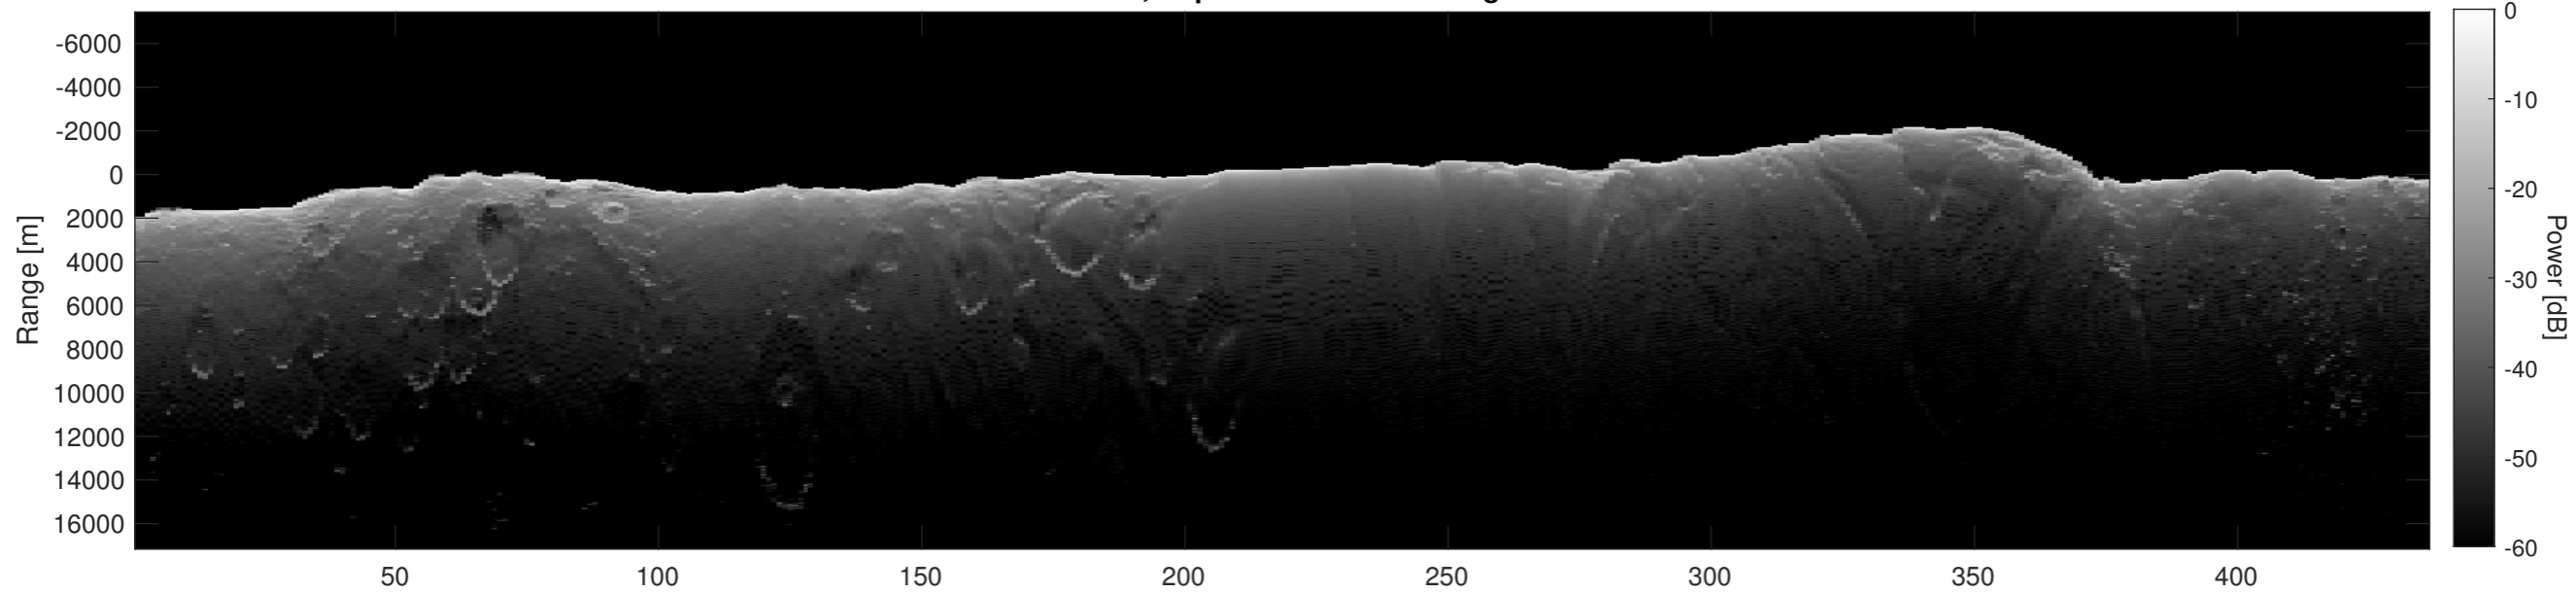

Orbit 4445, Optimized, No Window, Depth-Corrected, Channel 1

Orbit 4445, Optimized, No Window, Depth-Corrected, Channel 2

Orbit 4445, Depth-Corrected Cluttergram

Elevation [km]