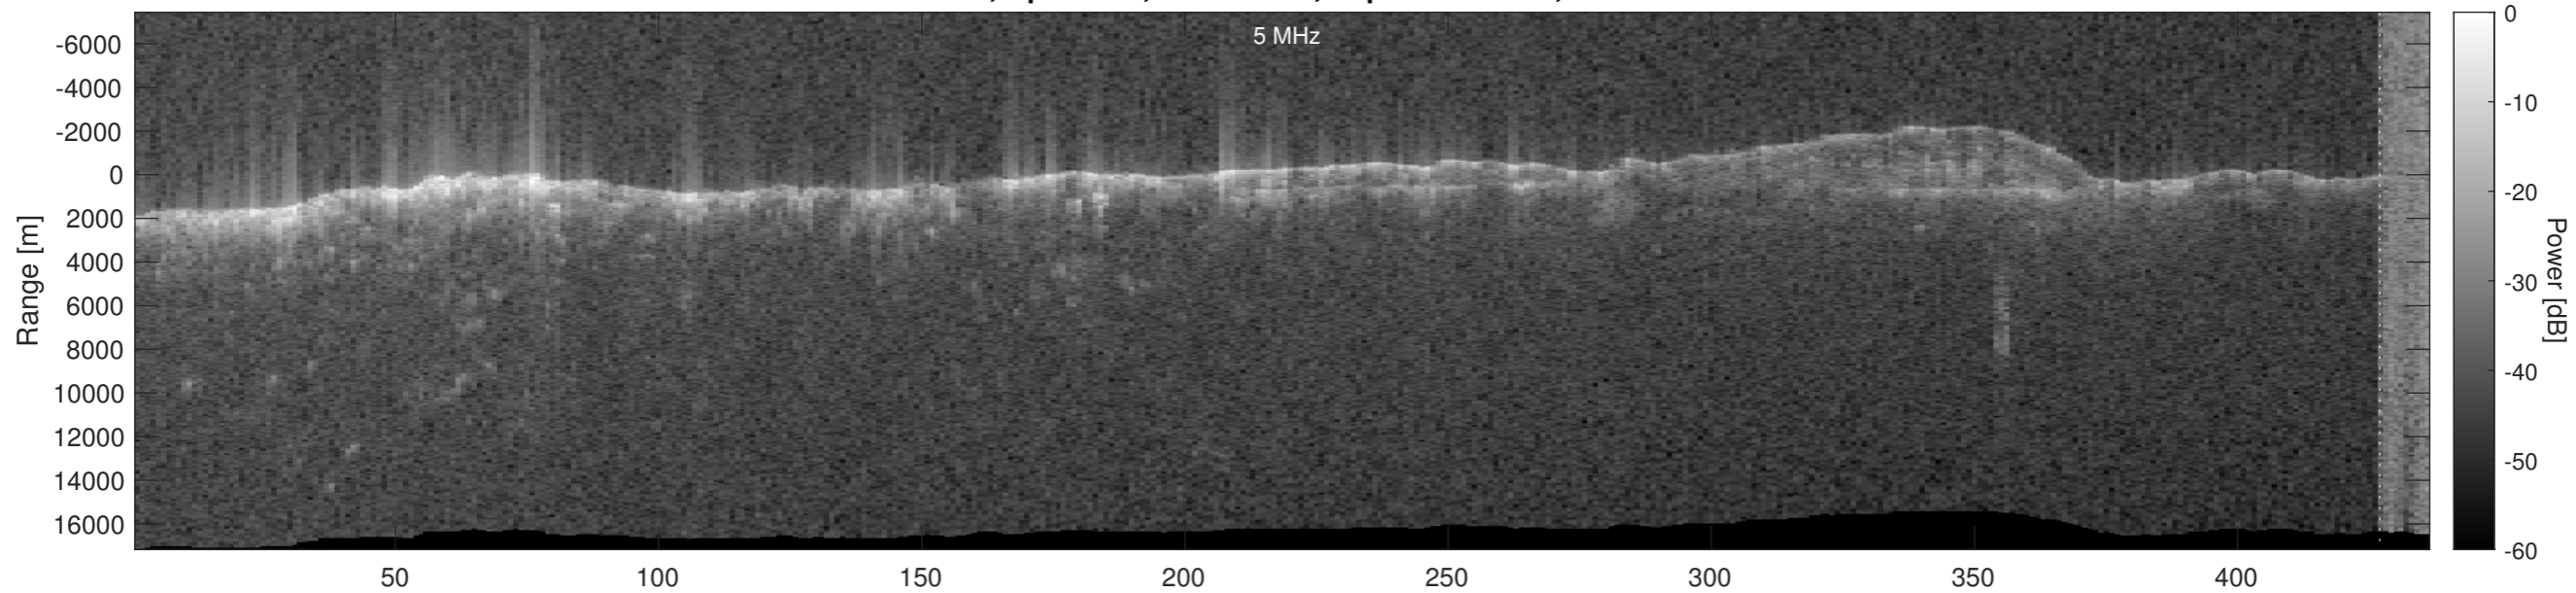

Orbit 4445, Optimized, No Window, Depth-Corrected, Channel 1

Orbit 4445, Optimized, No Window, Depth-Corrected, Channel 2

Orbit 4445, Depth-Corrected Cluttergram

Elevation [km]