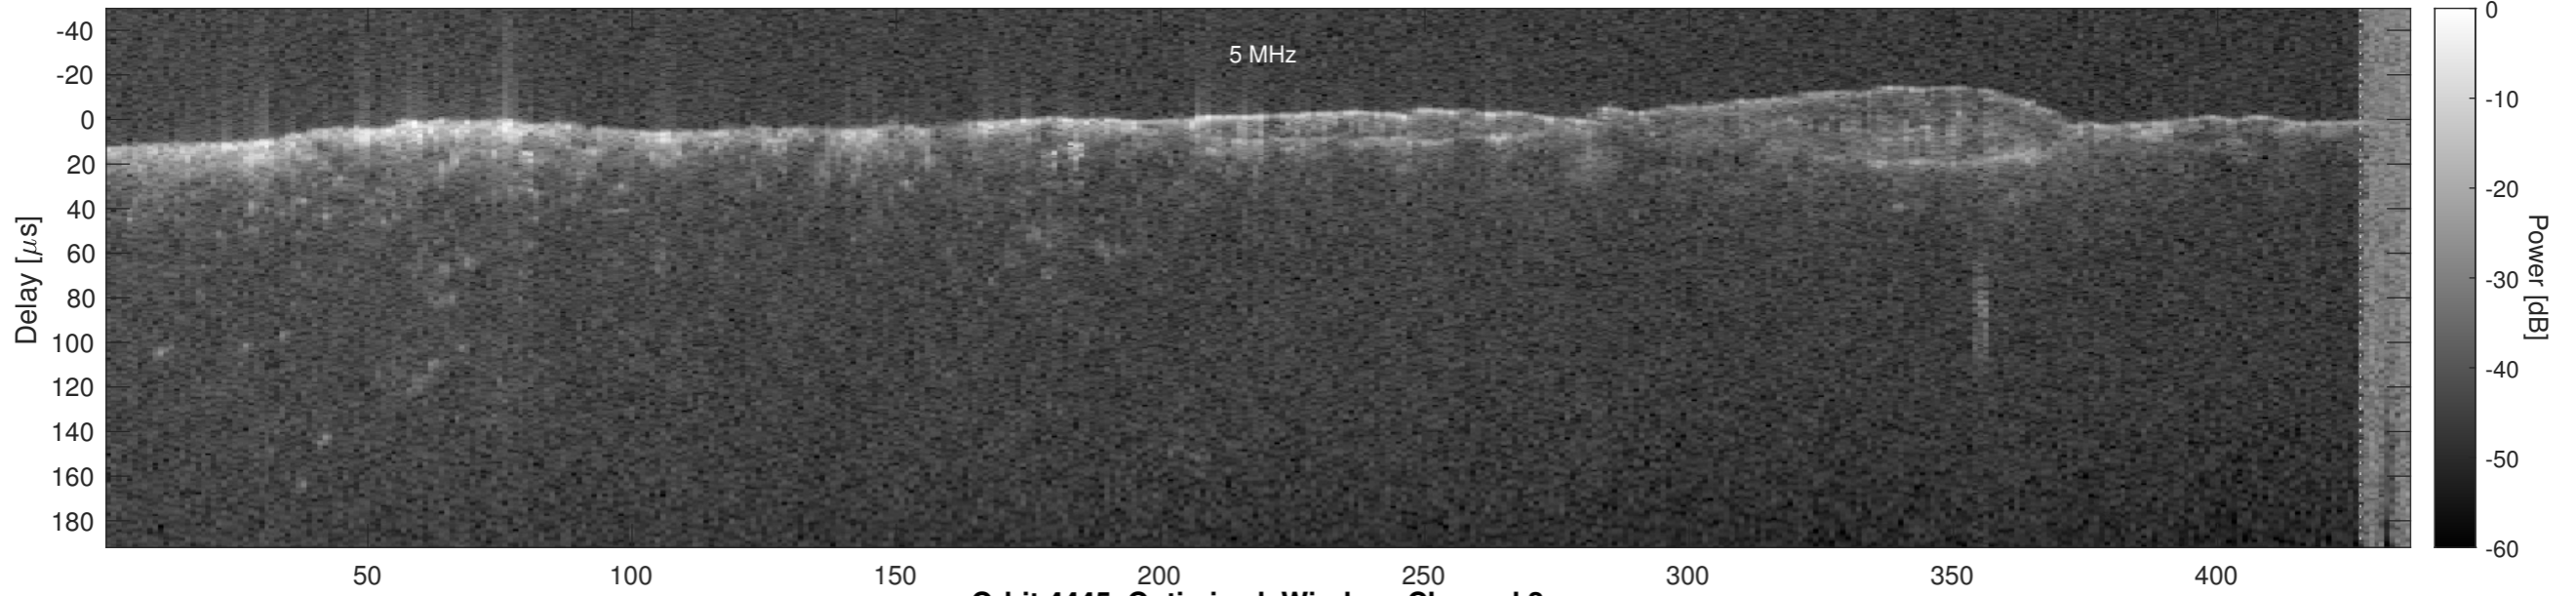

Orbit 4445, Optimized, Window, Channel 1

Orbit 4445, Optimized, Window, Channel 2

Orbit 4445, Cluttergram

Elevation [km]