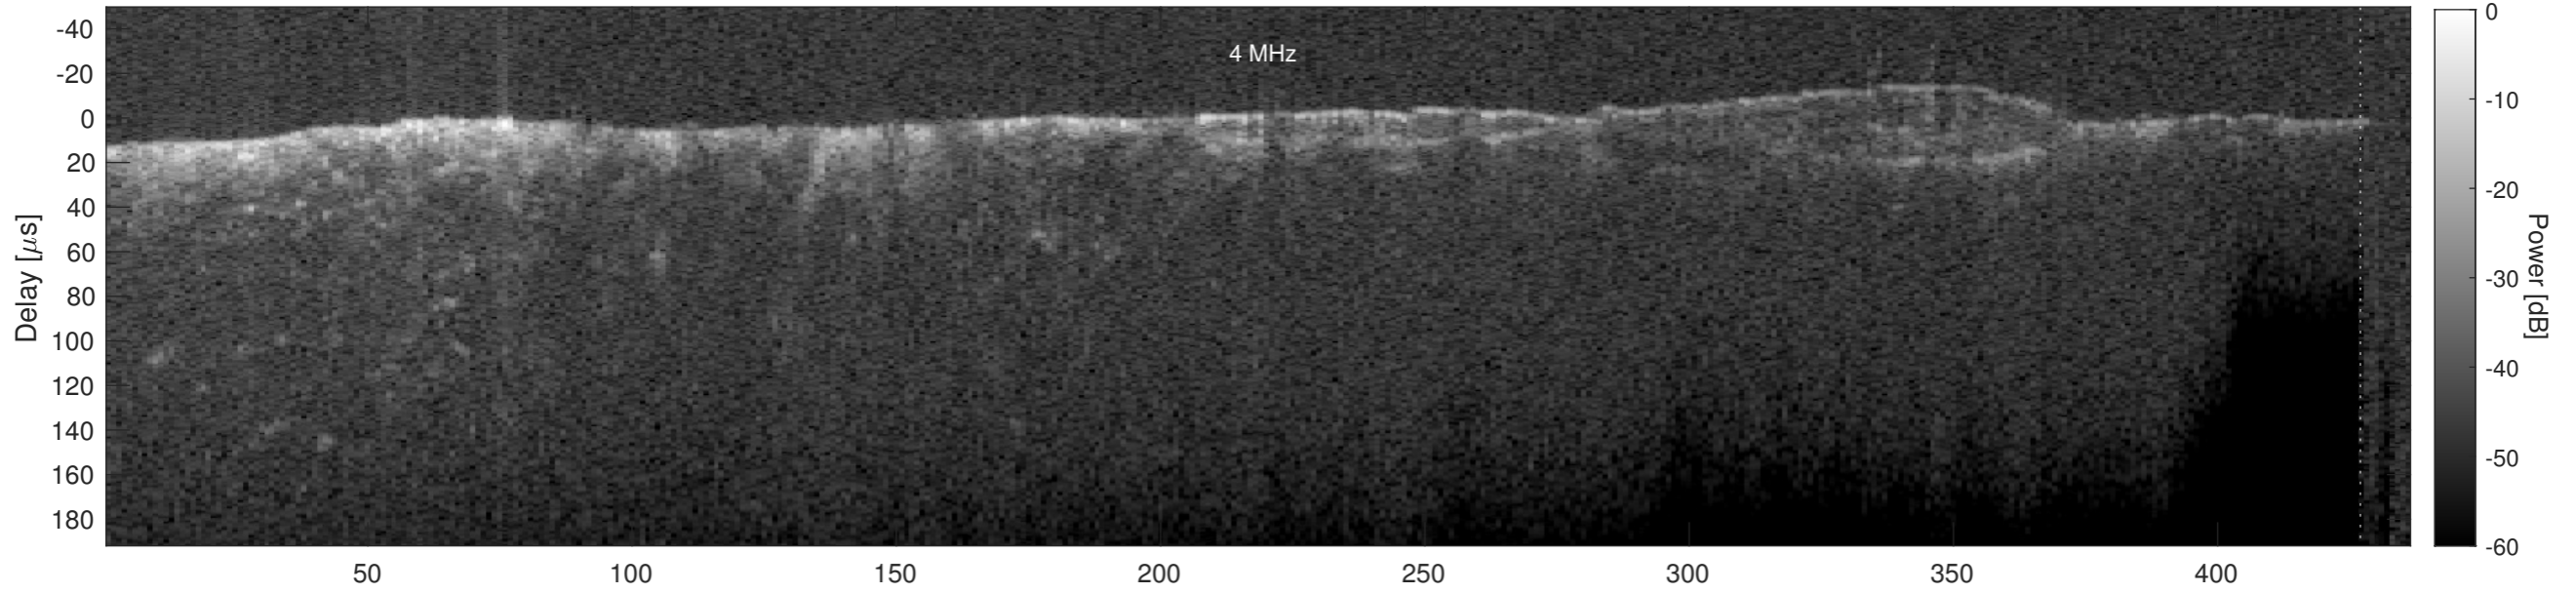

Orbit 4445, Optimized, Window, Channel 1

Orbit 4445, Optimized, Window, Channel 2

Orbit 4445, Cluttergram

Elevation [km]