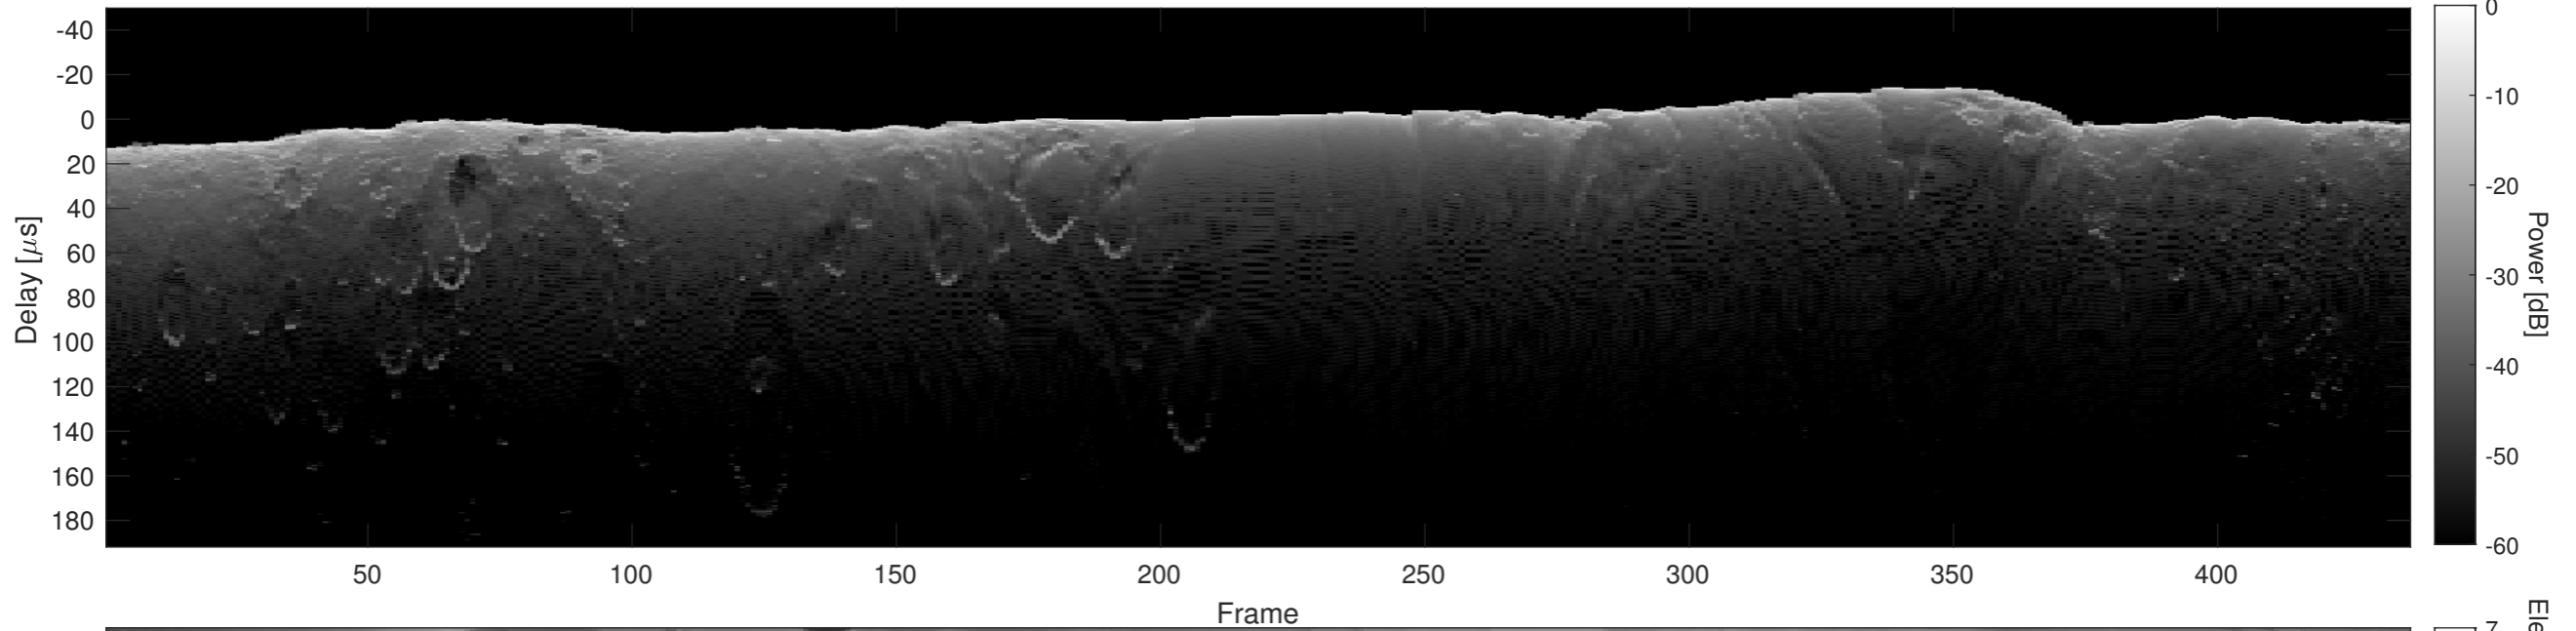

Orbit 4445, Optimized, Window, Channel 1

Orbit 4445, Optimized, Window, Channel 2

Orbit 4445, Cluttergram

Elevation [km]