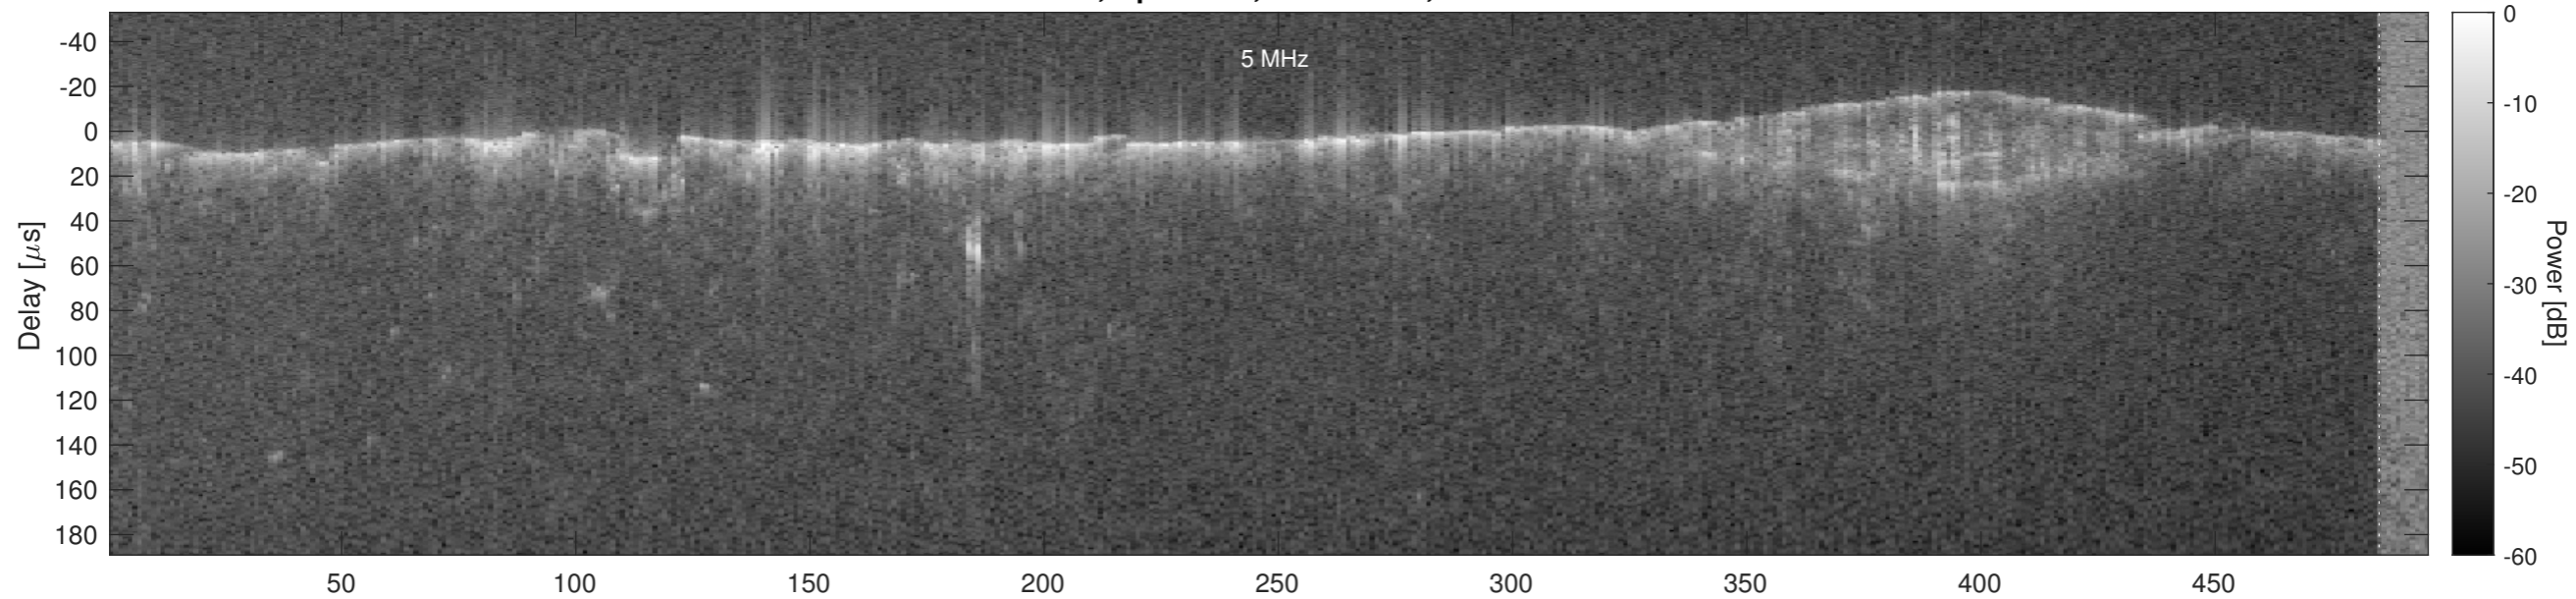

Orbit 4474, Optimized, No Window, Channel 1

Orbit 4474, Optimized, No Window, Channel 2

Orbit 4474, Cluttergram

Elevation [km]