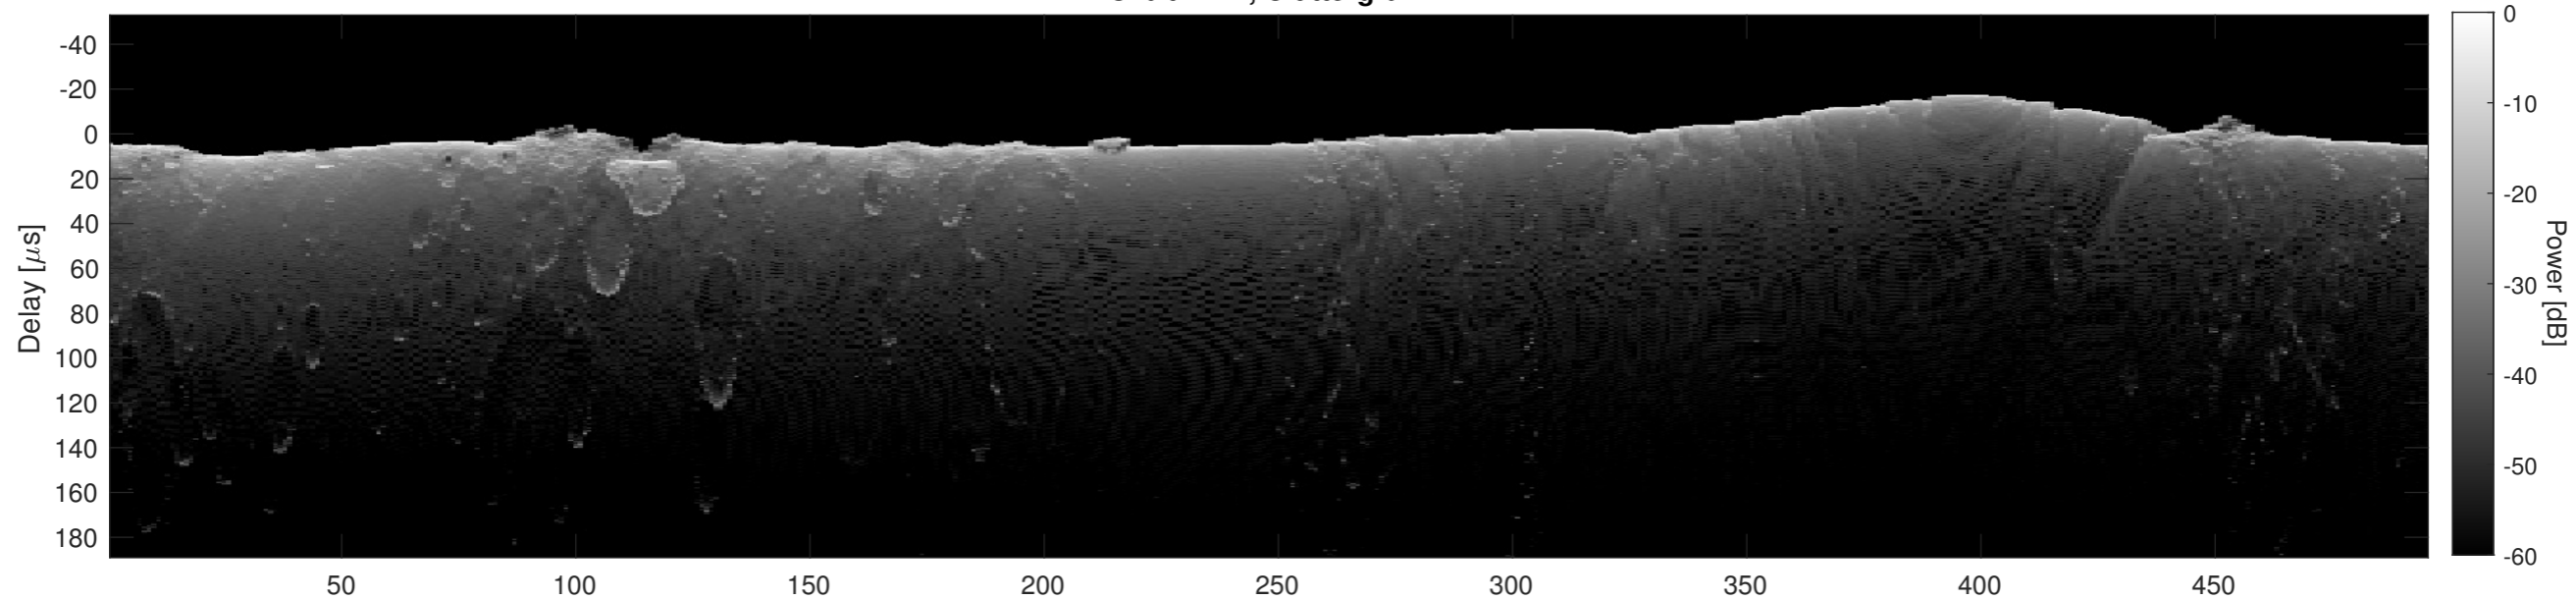

Orbit 4474, Optimized, No Window, Channel 1

Orbit 4474, Optimized, No Window, Channel 2

Orbit 4474, Cluttergram

Elevation [km]