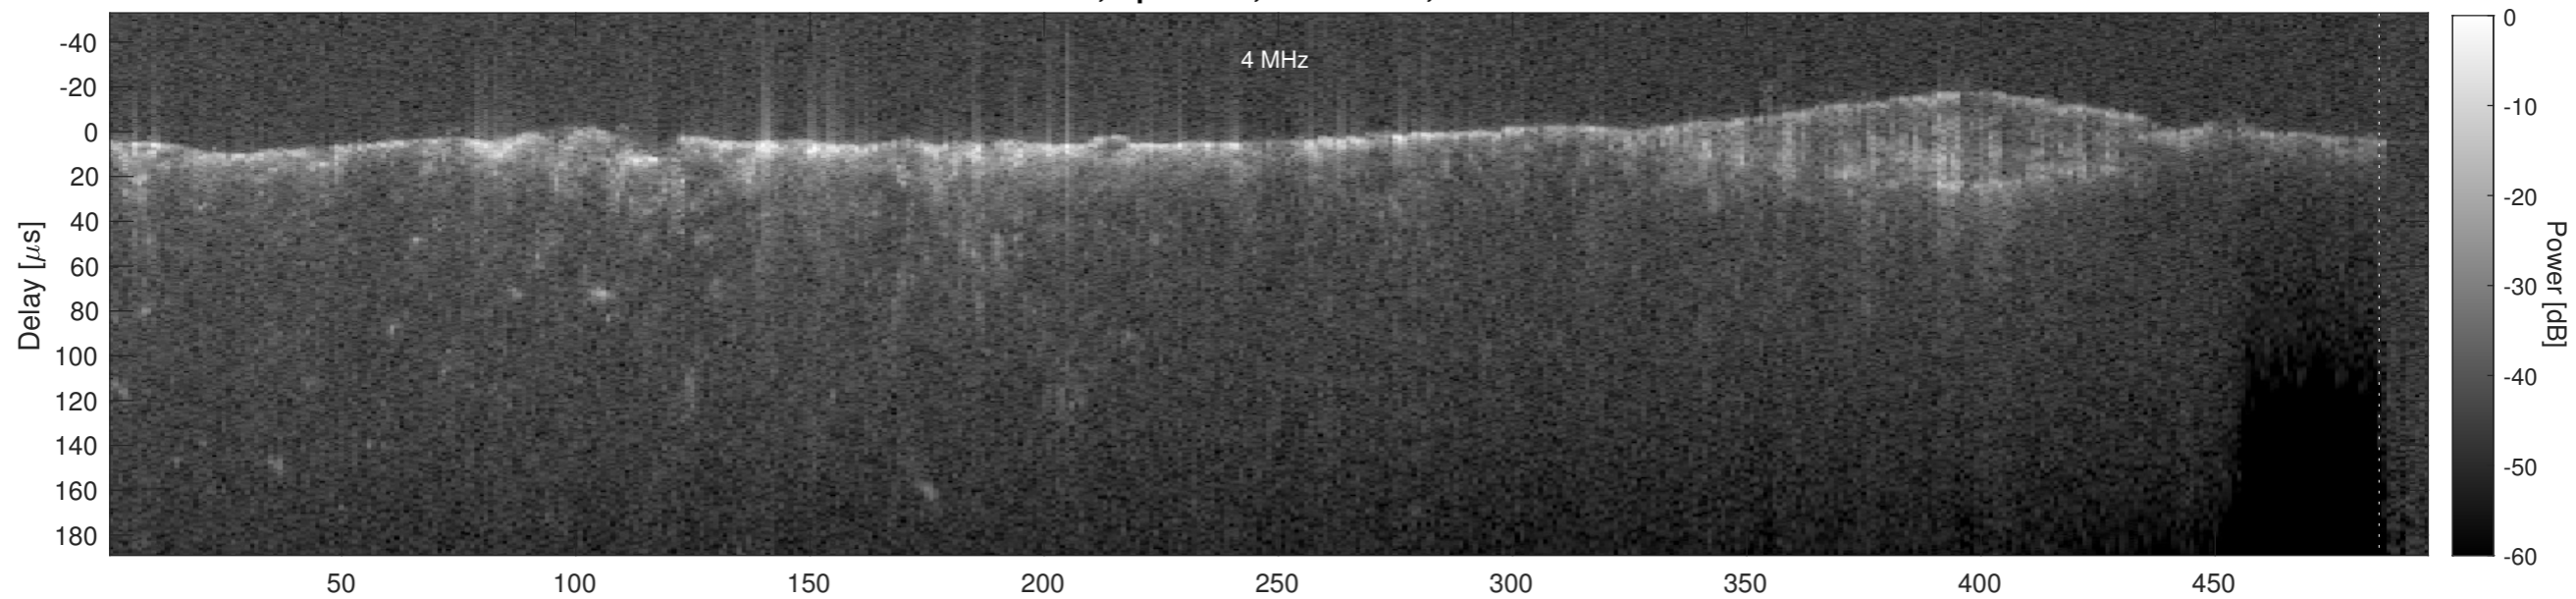

Orbit 4474, Optimized, No Window, Channel 1

Orbit 4474, Optimized, No Window, Channel 2

Orbit 4474, Cluttergram

Elevation [km]