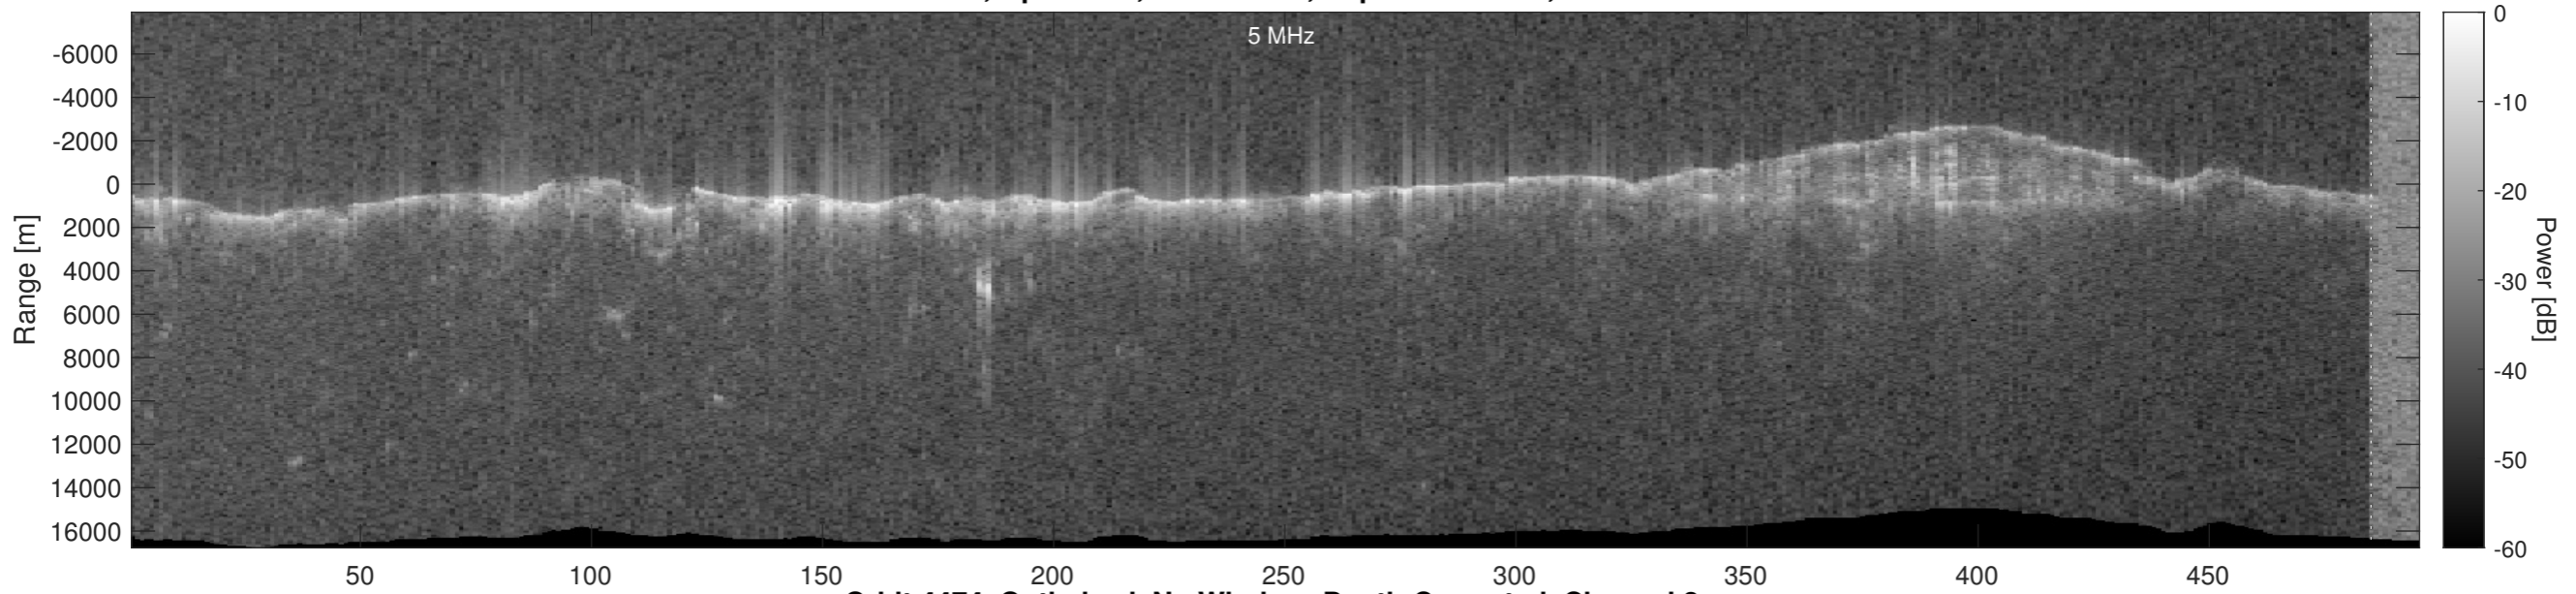

Orbit 4474, Optimized, No Window, Depth-Corrected, Channel 1

Orbit 4474, Optimized, No Window, Depth-Corrected, Channel 2

Orbit 4474, Depth-Corrected Cluttergram

Elevation [km]