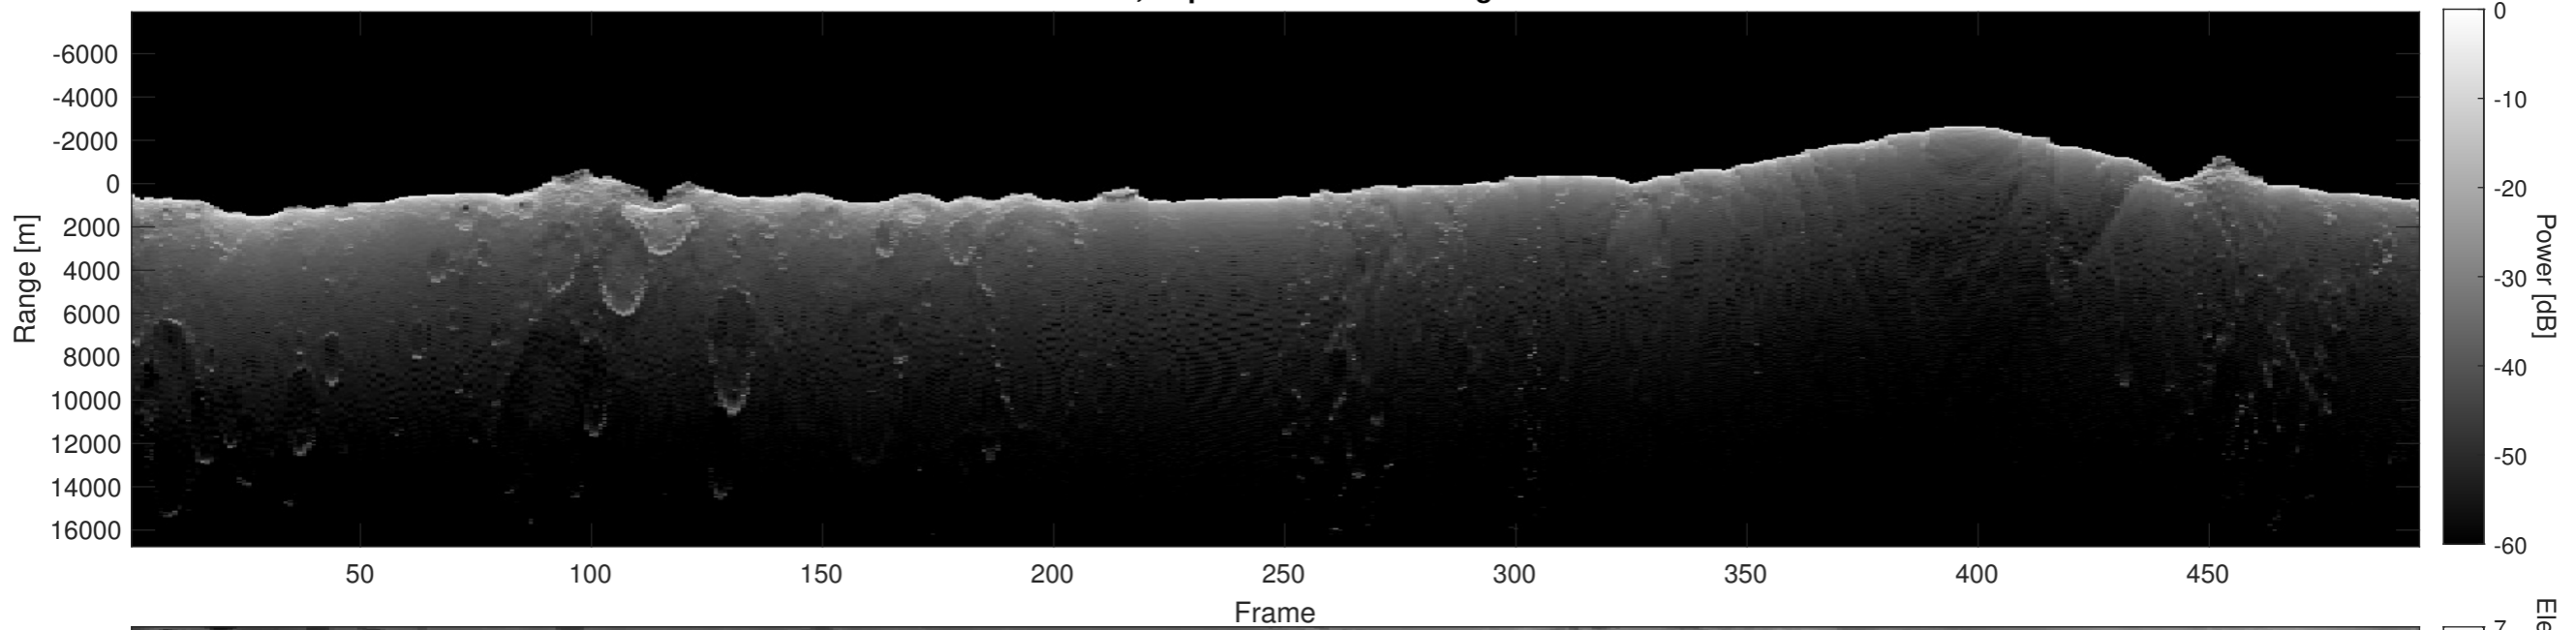

Orbit 4474, Optimized, No Window, Depth-Corrected, Channel 1

Orbit 4474, Optimized, No Window, Depth-Corrected, Channel 2

Orbit 4474, Depth-Corrected Cluttergram

Elevation [km]