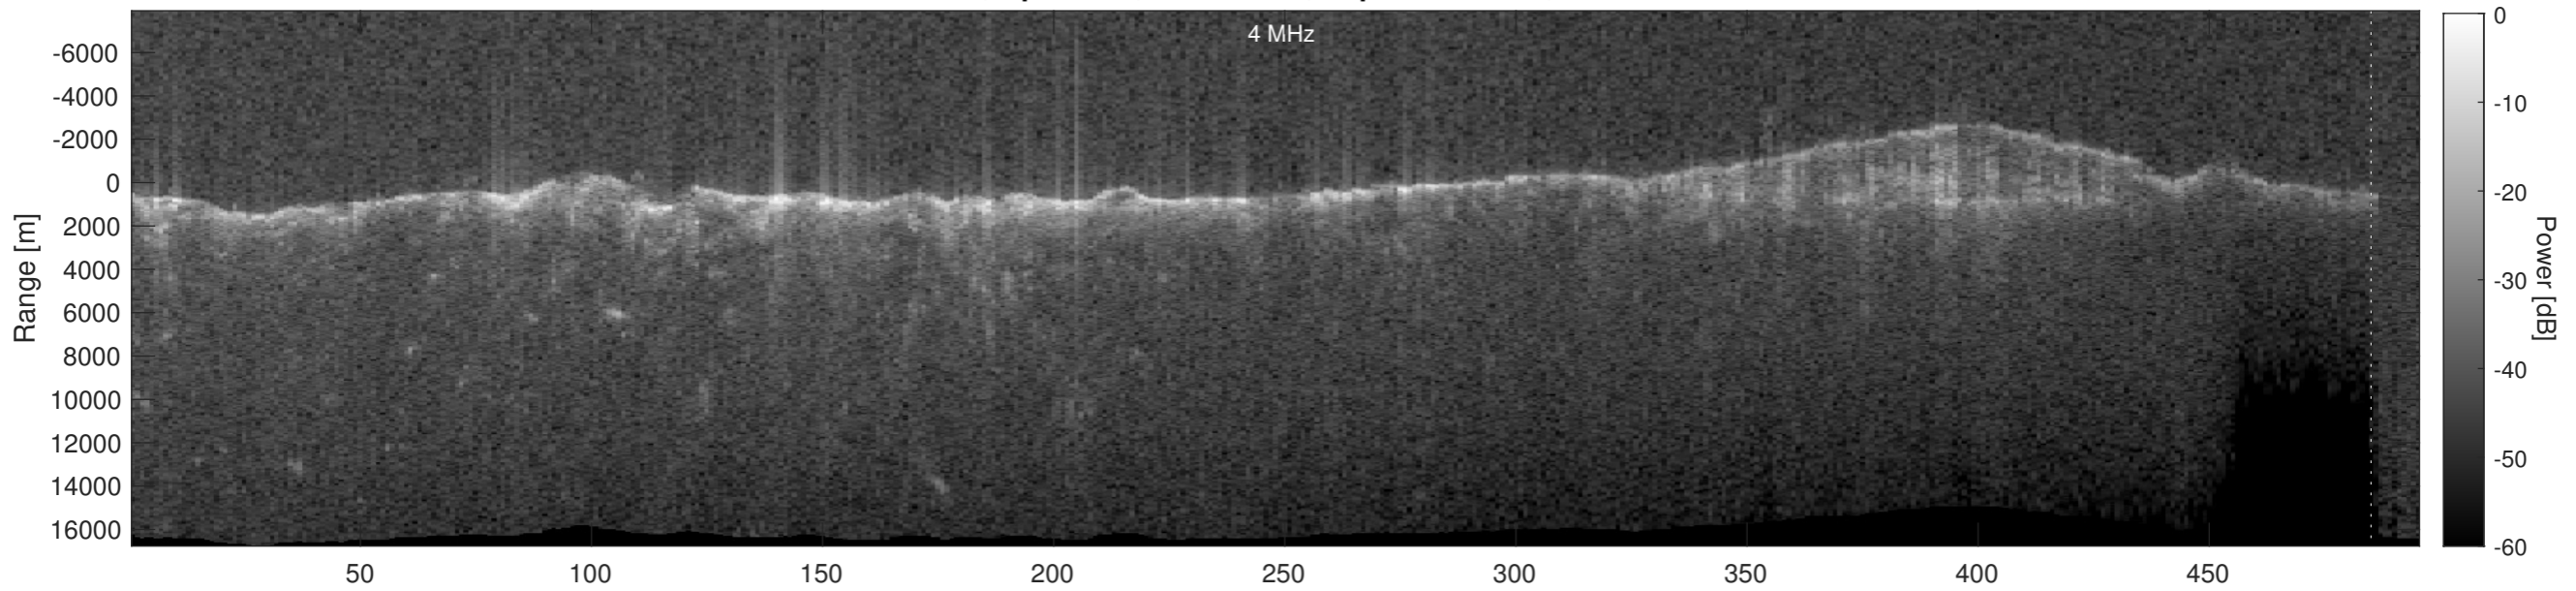

Orbit 4474, Optimized, No Window, Depth-Corrected, Channel 1

Orbit 4474, Optimized, No Window, Depth-Corrected, Channel 2

Orbit 4474, Depth-Corrected Cluttergram

Elevation [km]