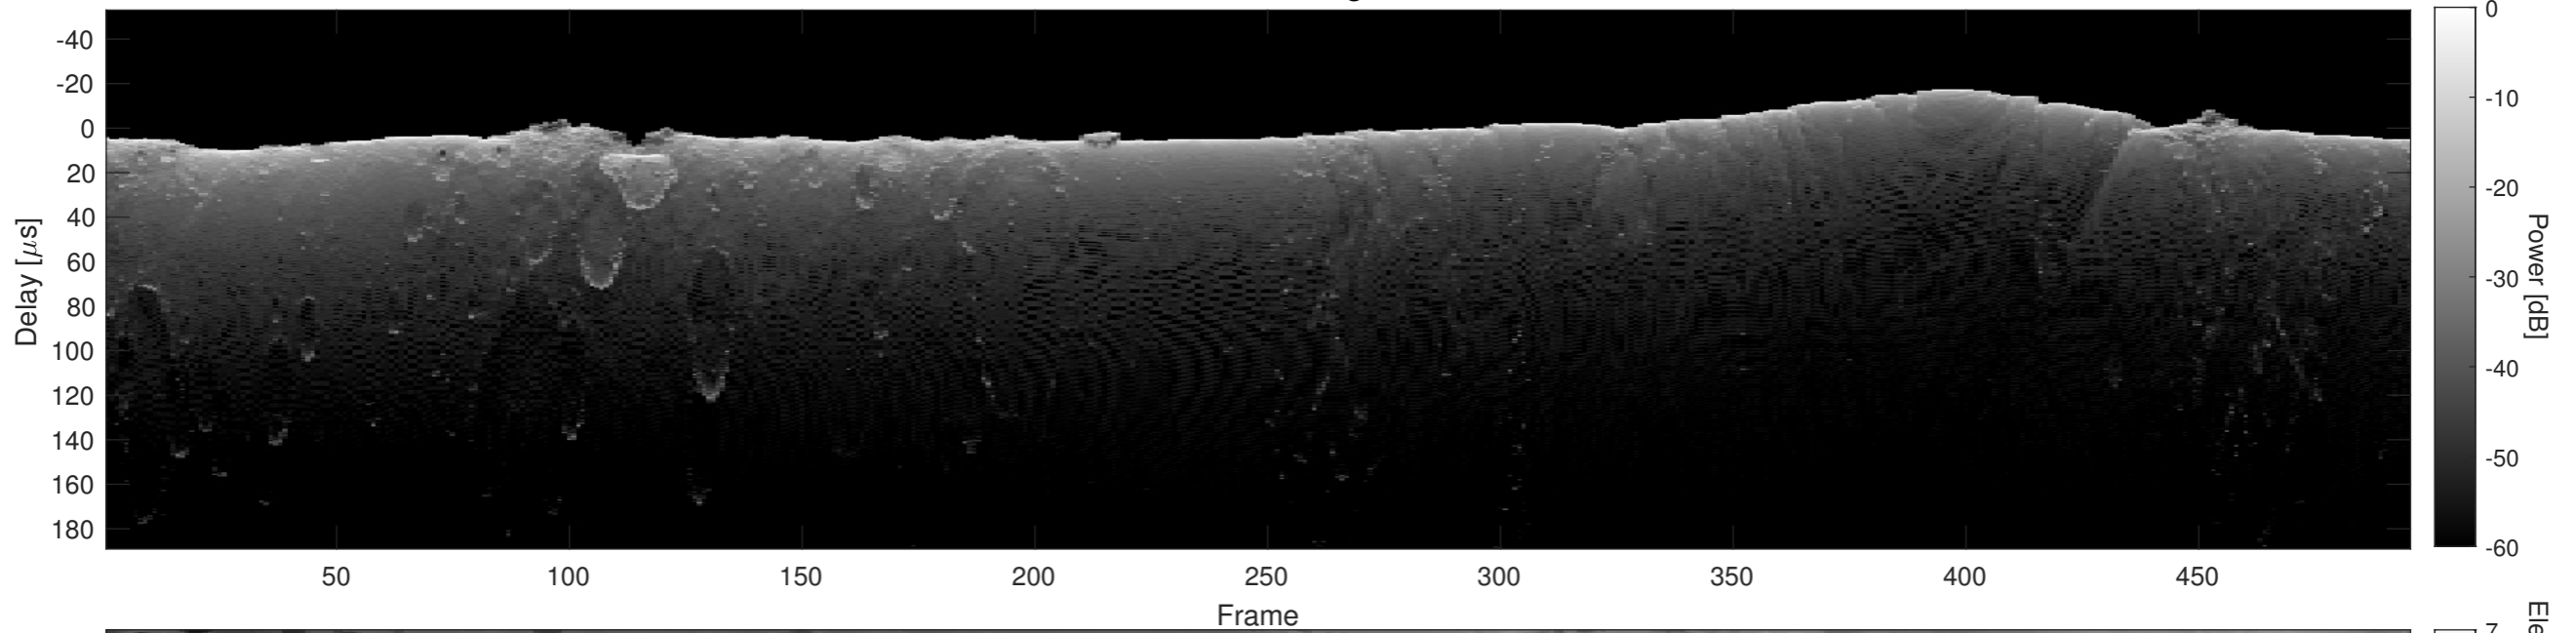

Orbit 4474, Optimized, Window, Channel 1

Orbit 4474, Optimized, Window, Channel 2

Orbit 4474, Cluttergram

Elevation [km]