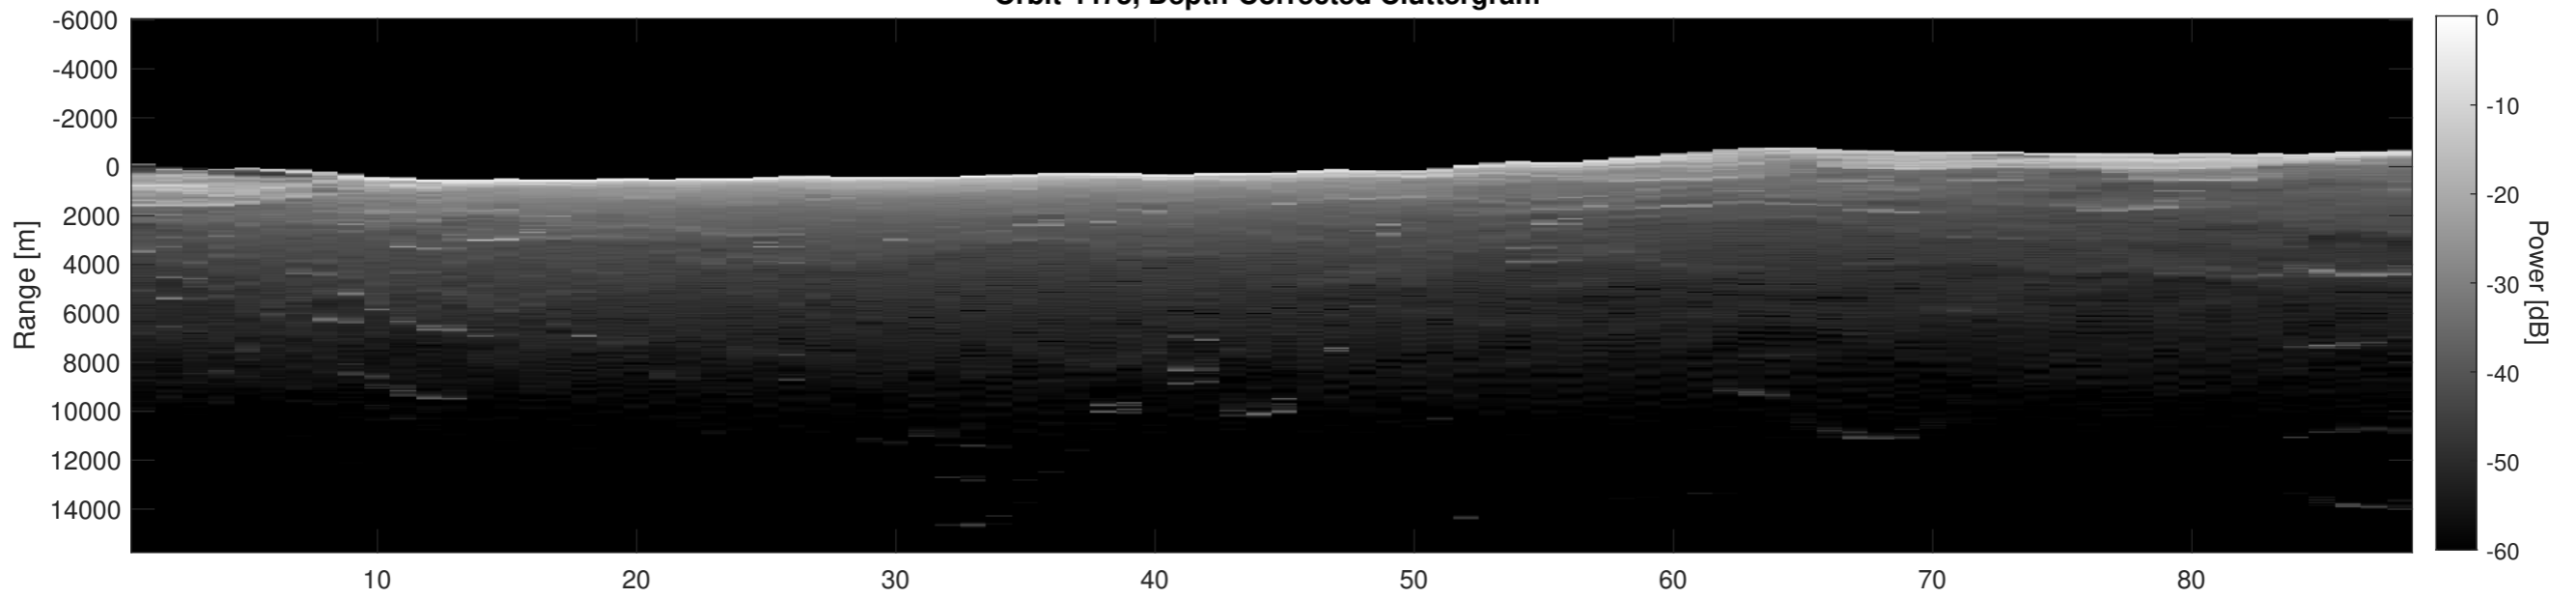

Orbit 4475, Optimized, No Window, Depth-Corrected, Channel 1

Orbit 4475, Optimized, No Window, Depth-Corrected, Channel 2

Orbit 4475, Depth-Corrected Cluttergram

Frame