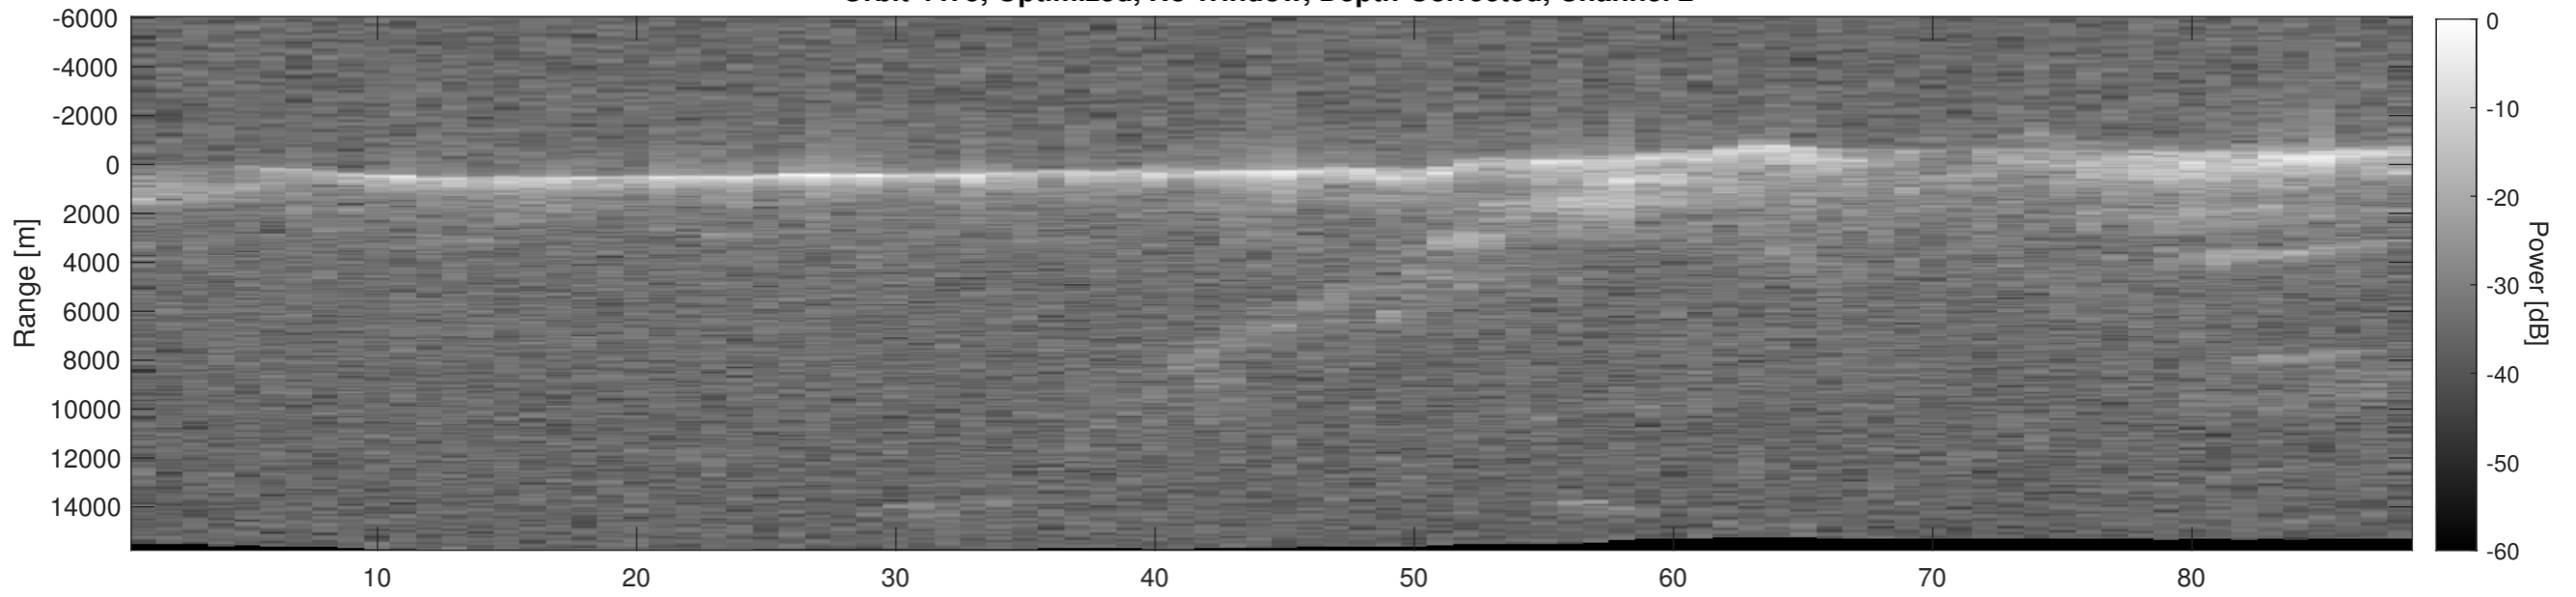

Orbit 4475, Optimized, No Window, Depth-Corrected, Channel 1

Orbit 4475, Optimized, No Window, Depth-Corrected, Channel 2

Orbit 4475, Depth-Corrected Cluttergram

Frame