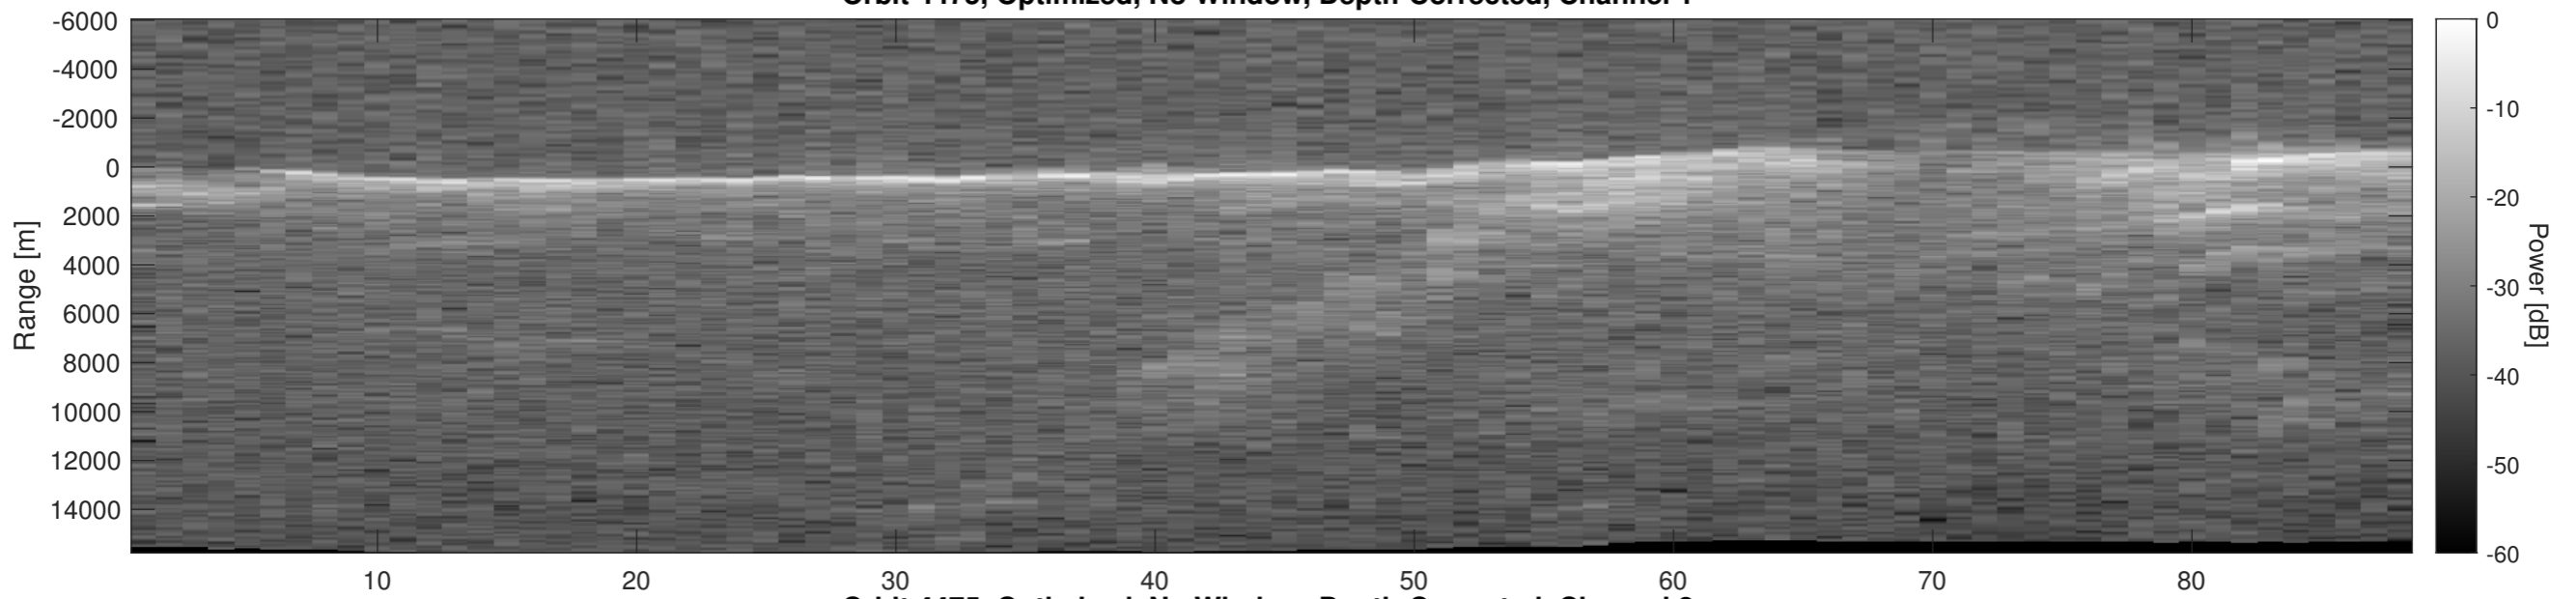

Orbit 4475, Optimized, No Window, Depth-Corrected, Channel 1

Orbit 4475, Optimized, No Window, Depth-Corrected, Channel 2

Orbit 4475, Depth-Corrected Cluttergram

Frame