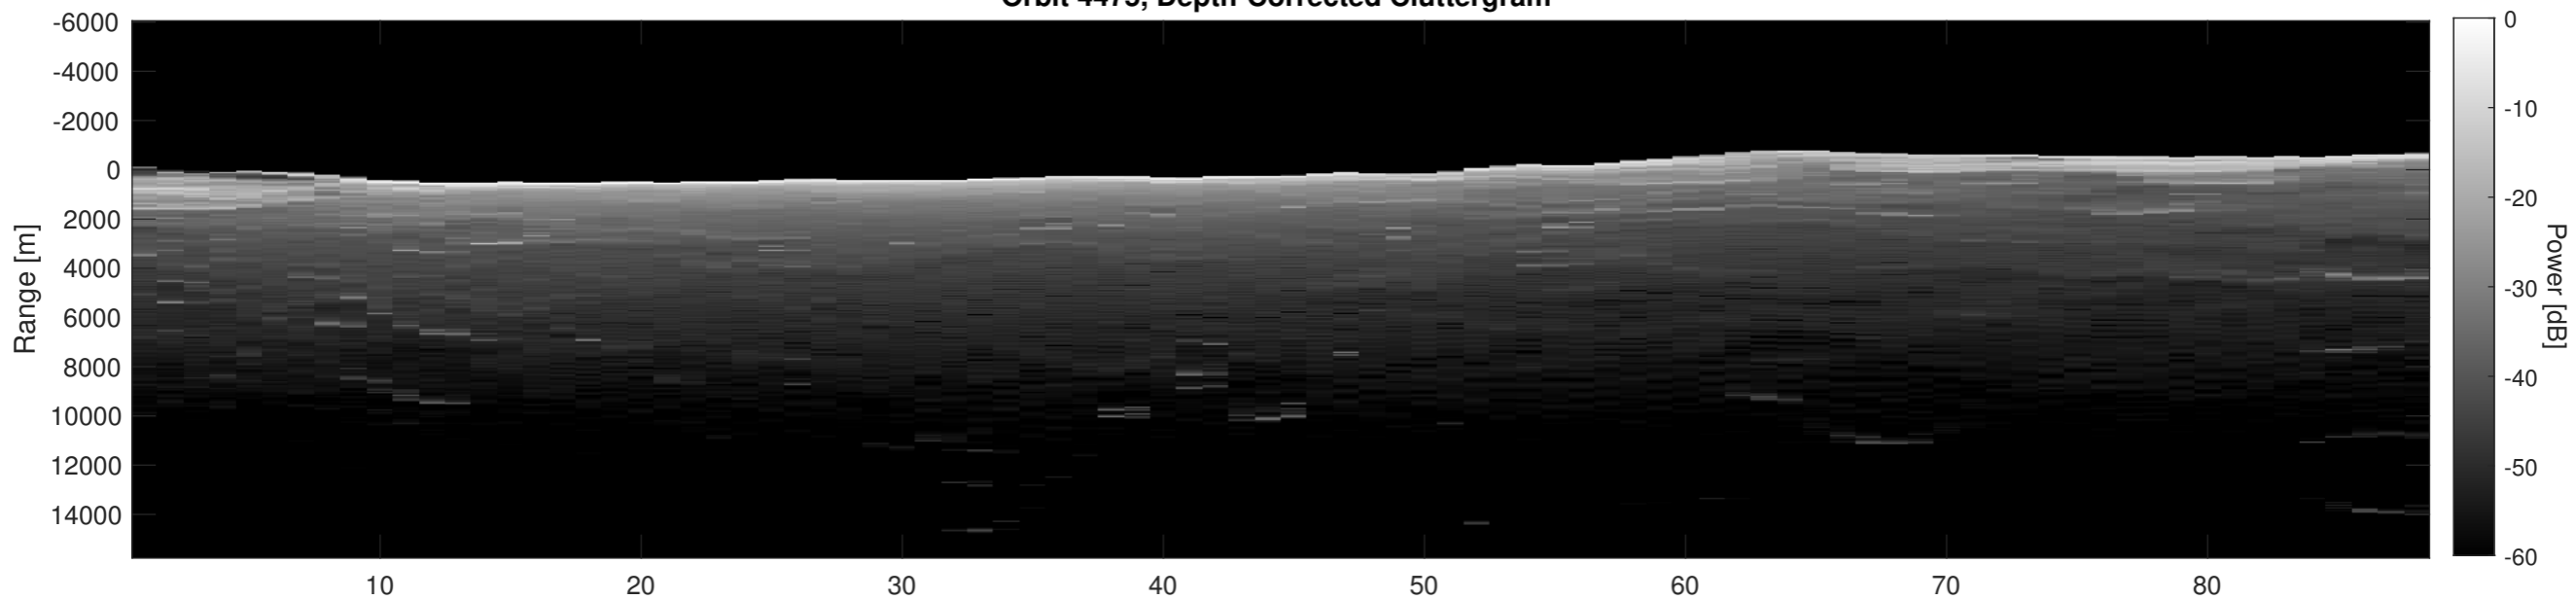

Orbit 4475, Optimized, Window, Depth-Corrected, Channel 1

Orbit 4475, Optimized, Window, Depth-Corrected, Channel 2

Orbit 4475, Depth-Corrected Cluttergram

Frame