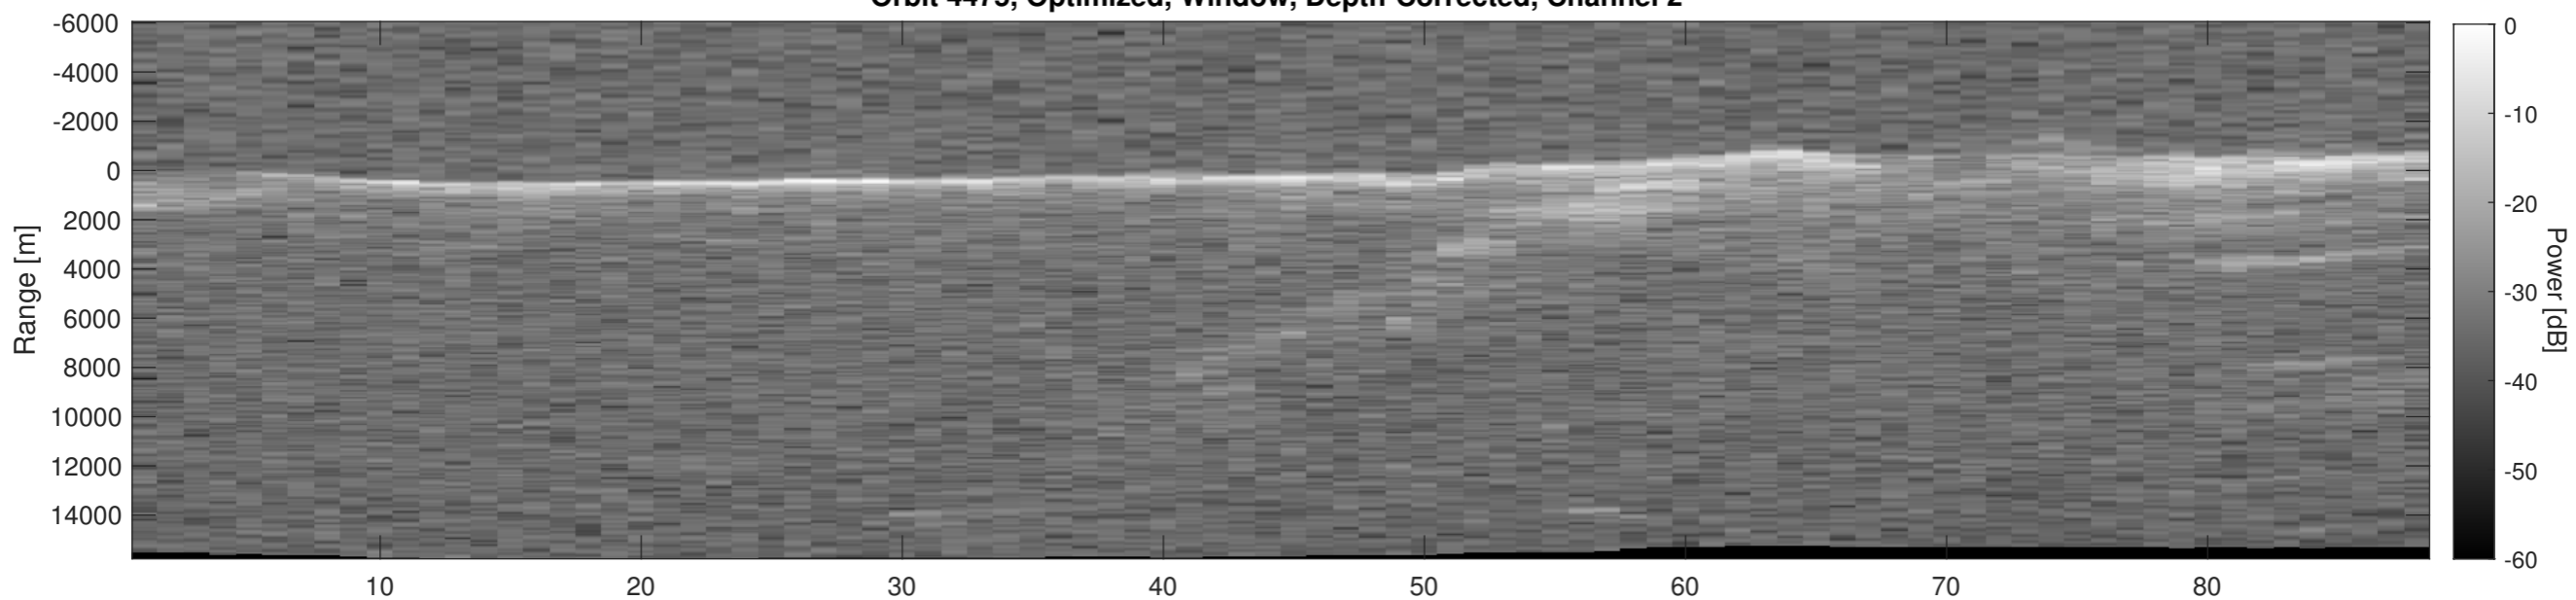

Orbit 4475, Optimized, Window, Depth-Corrected, Channel 1

Orbit 4475, Optimized, Window, Depth-Corrected, Channel 2

Orbit 4475, Depth-Corrected Cluttergram

Frame