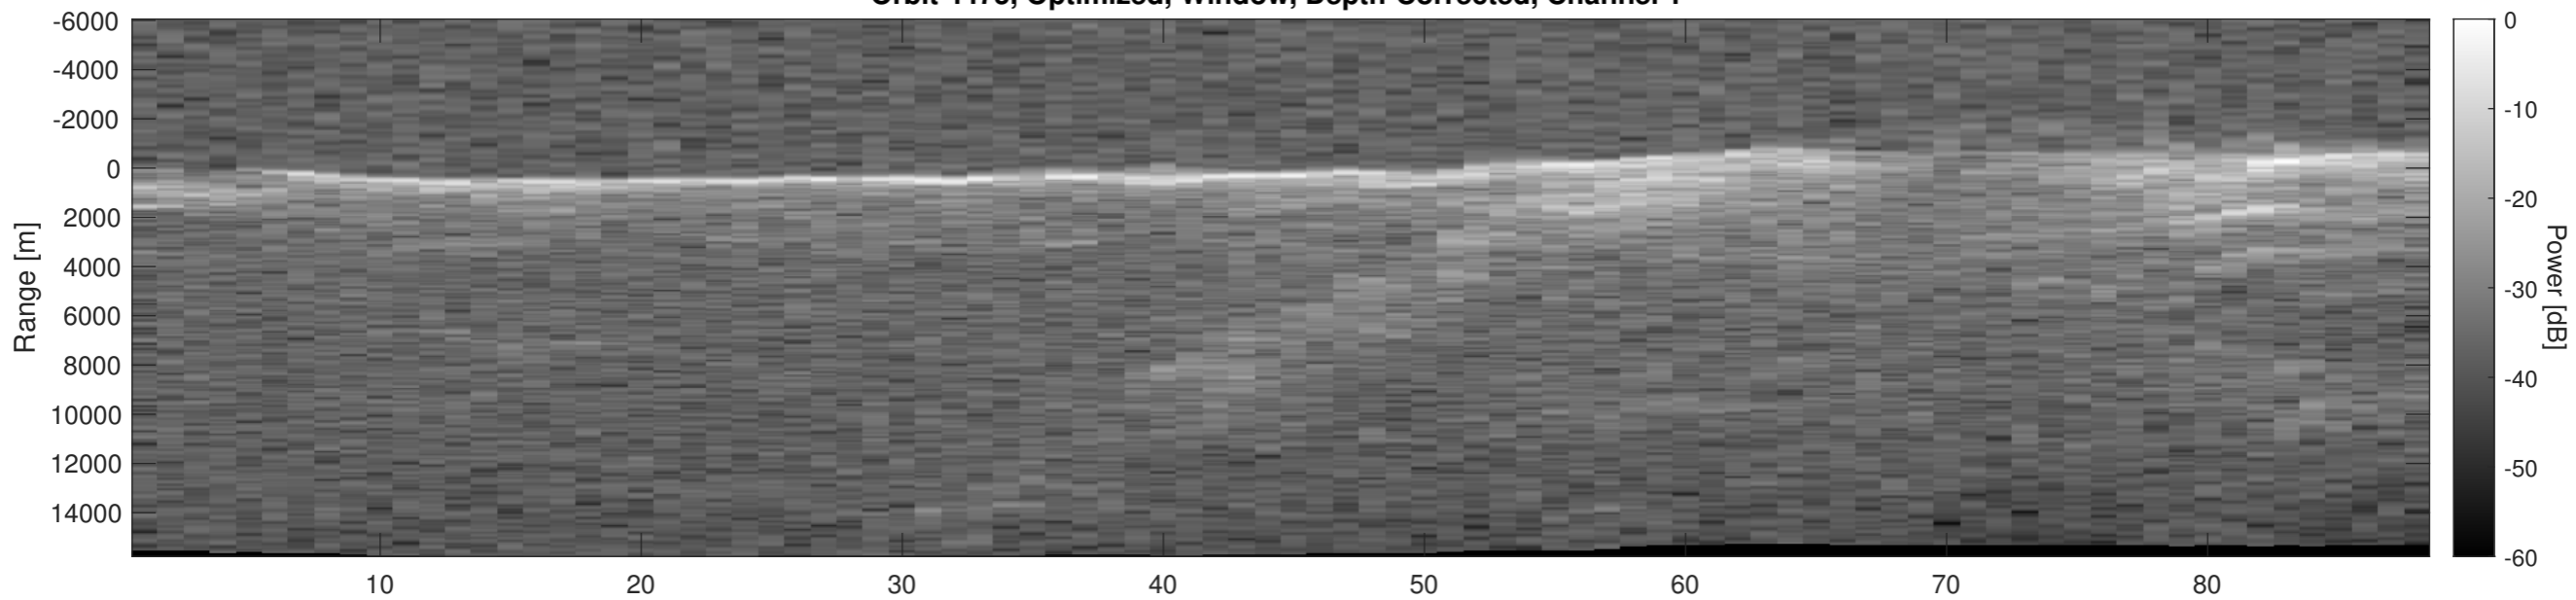

Orbit 4475, Optimized, Window, Depth-Corrected, Channel 1

Orbit 4475, Optimized, Window, Depth-Corrected, Channel 2

Orbit 4475, Depth-Corrected Cluttergram

Frame