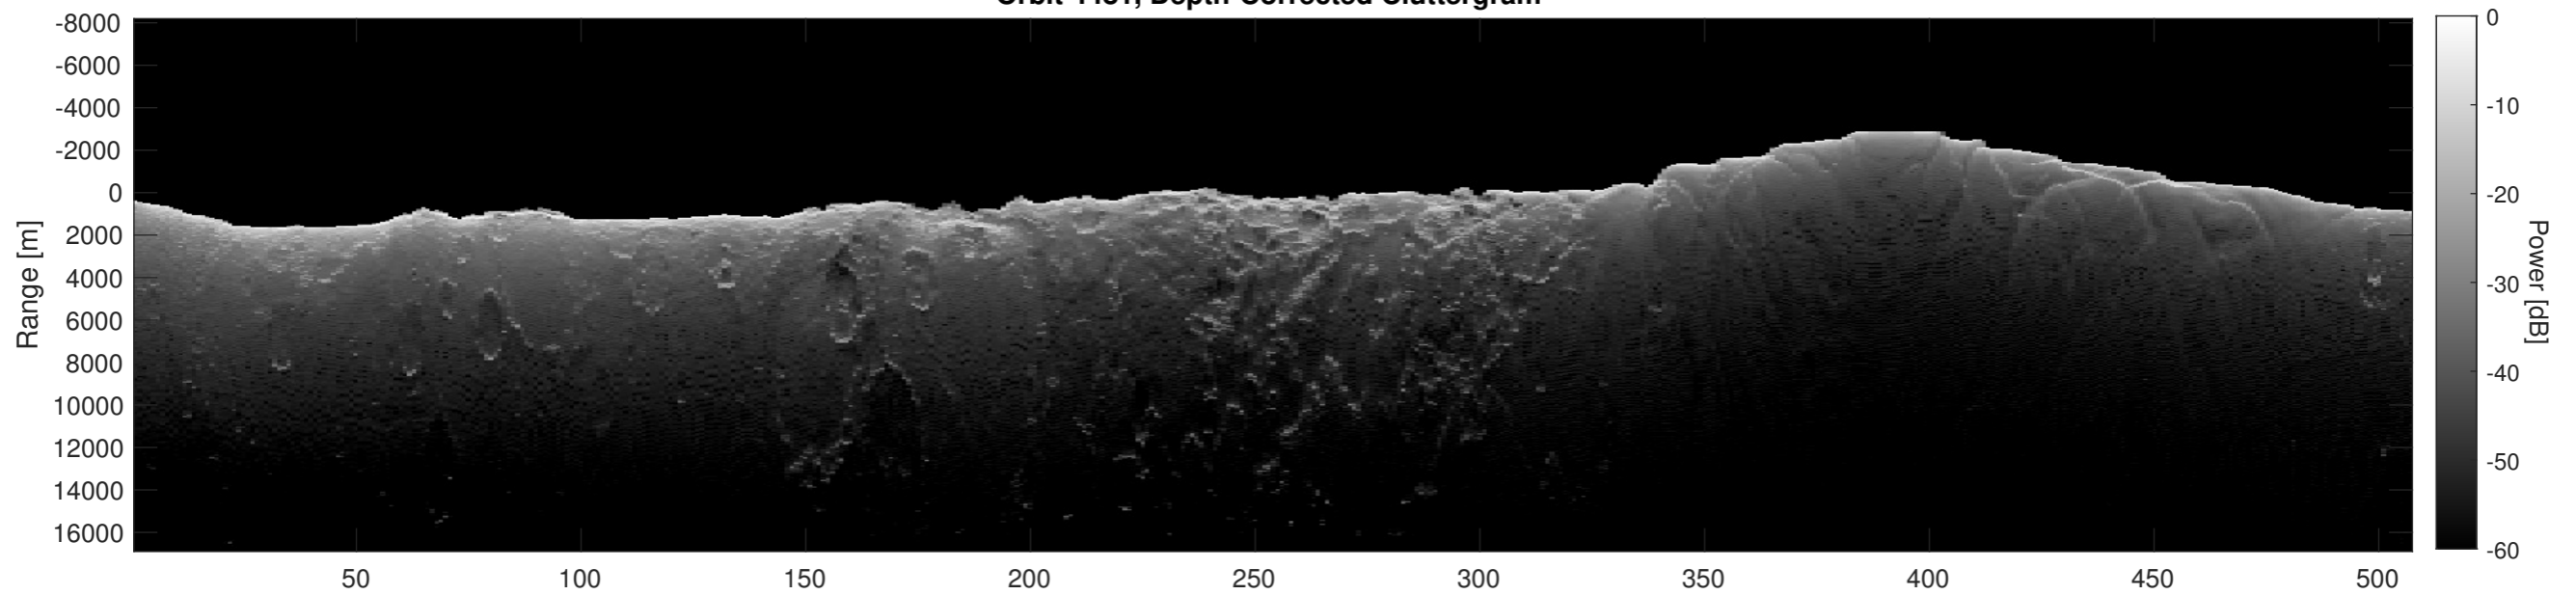

Orbit 4481, Optimized, No Window, Depth-Corrected, Channel 1

Orbit 4481, Optimized, No Window, Depth-Corrected, Channel 2

Orbit 4481, Depth-Corrected Cluttergram

Frame