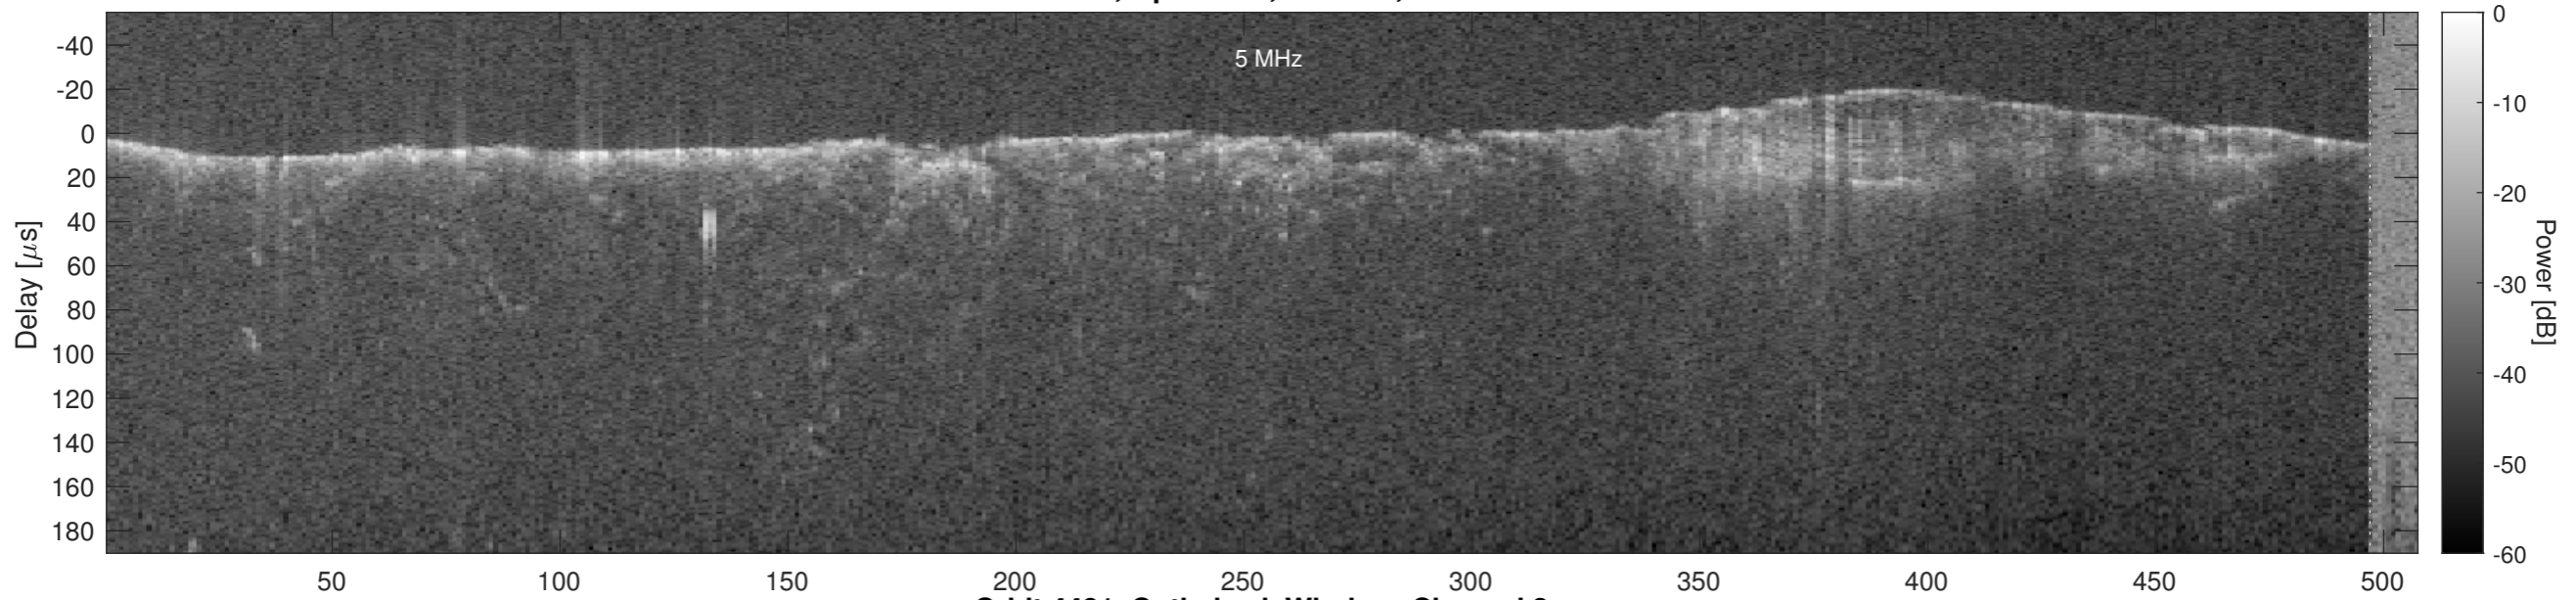

Orbit 4481, Optimized, Window, Channel 1

Orbit 4481, Optimized, Window, Channel 2

Orbit 4481, Cluttergram

Elevation [km]