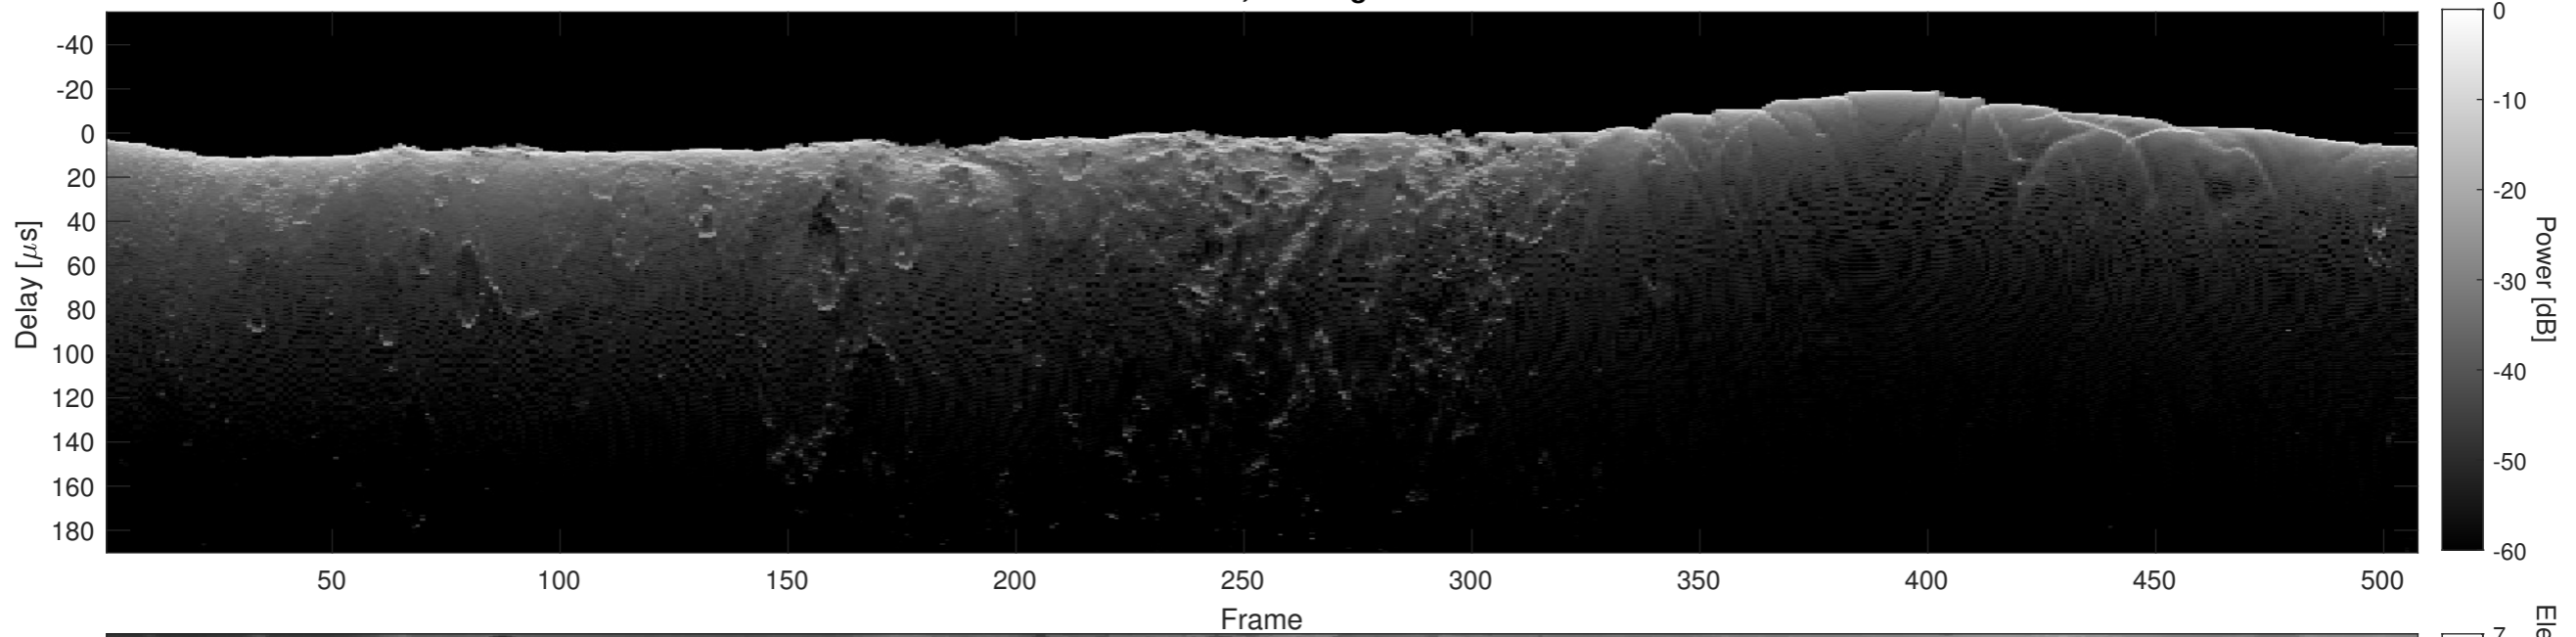

Orbit 4481, Optimized, Window, Channel 1

Orbit 4481, Optimized, Window, Channel 2

Orbit 4481, Cluttergram

Elevation [km]