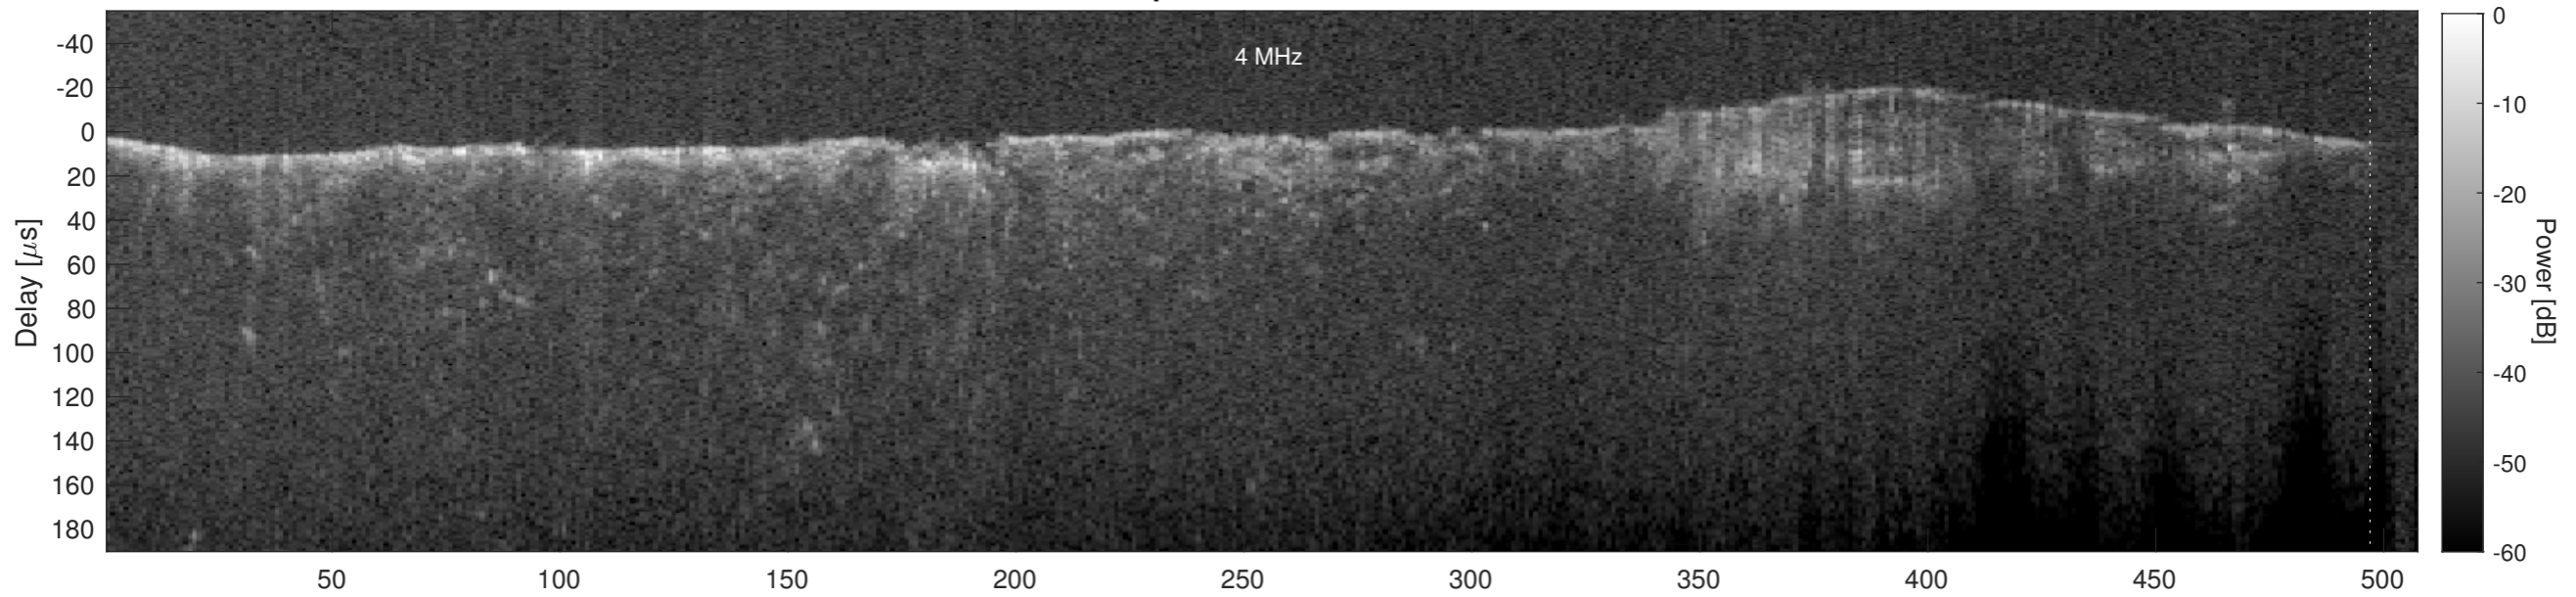

Orbit 4481, Optimized, Window, Channel 1

Orbit 4481, Optimized, Window, Channel 2

Orbit 4481, Cluttergram

Elevation [km]