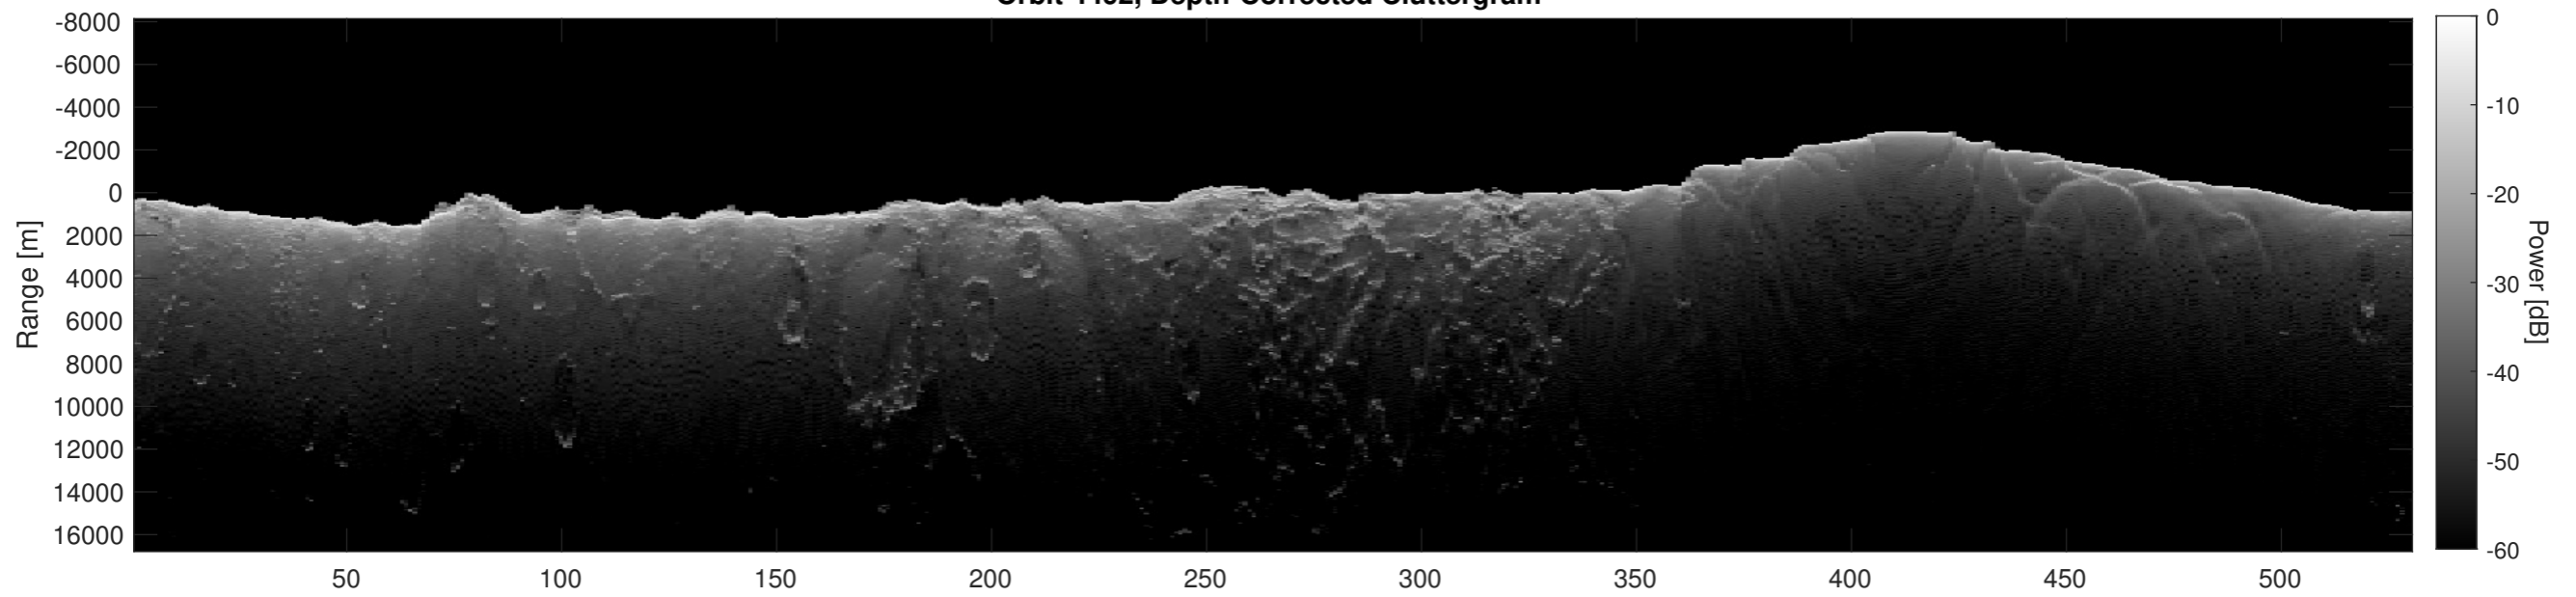

Orbit 4492, Optimized, No Window, Depth-Corrected, Channel 1

Orbit 4492, Optimized, No Window, Depth-Corrected, Channel 2

Orbit 4492, Depth-Corrected Cluttergram

Frame