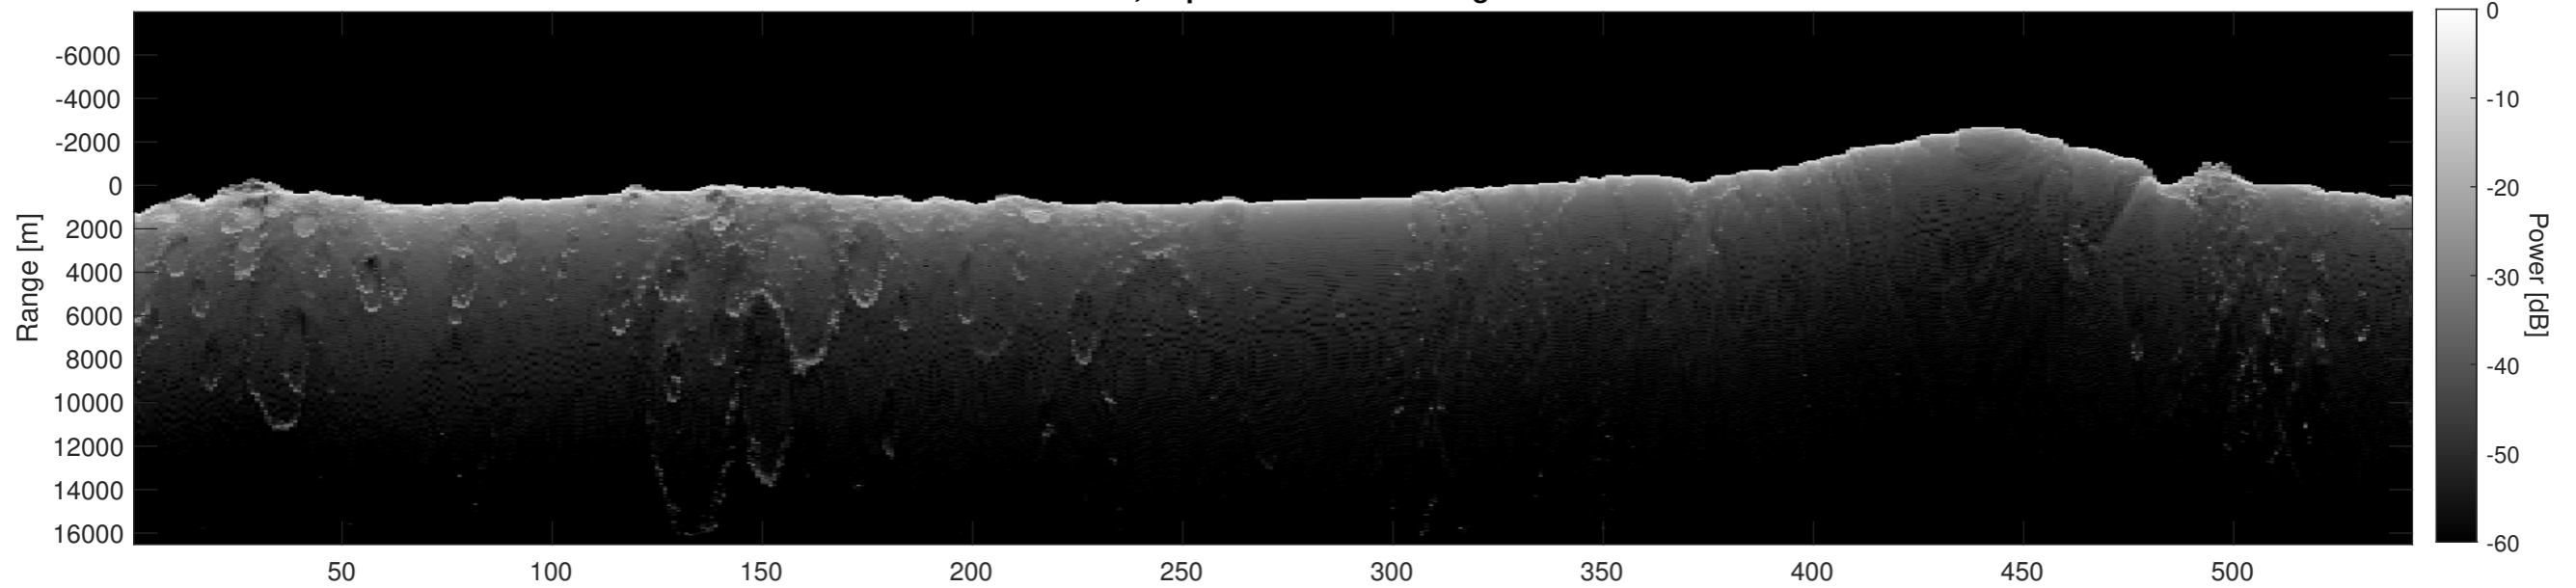

Orbit 4496, Optimized, No Window, Depth-Corrected, Channel 1

Orbit 4496, Optimized, No Window, Depth-Corrected, Channel 2

Orbit 4496, Depth-Corrected Cluttergram

Frame