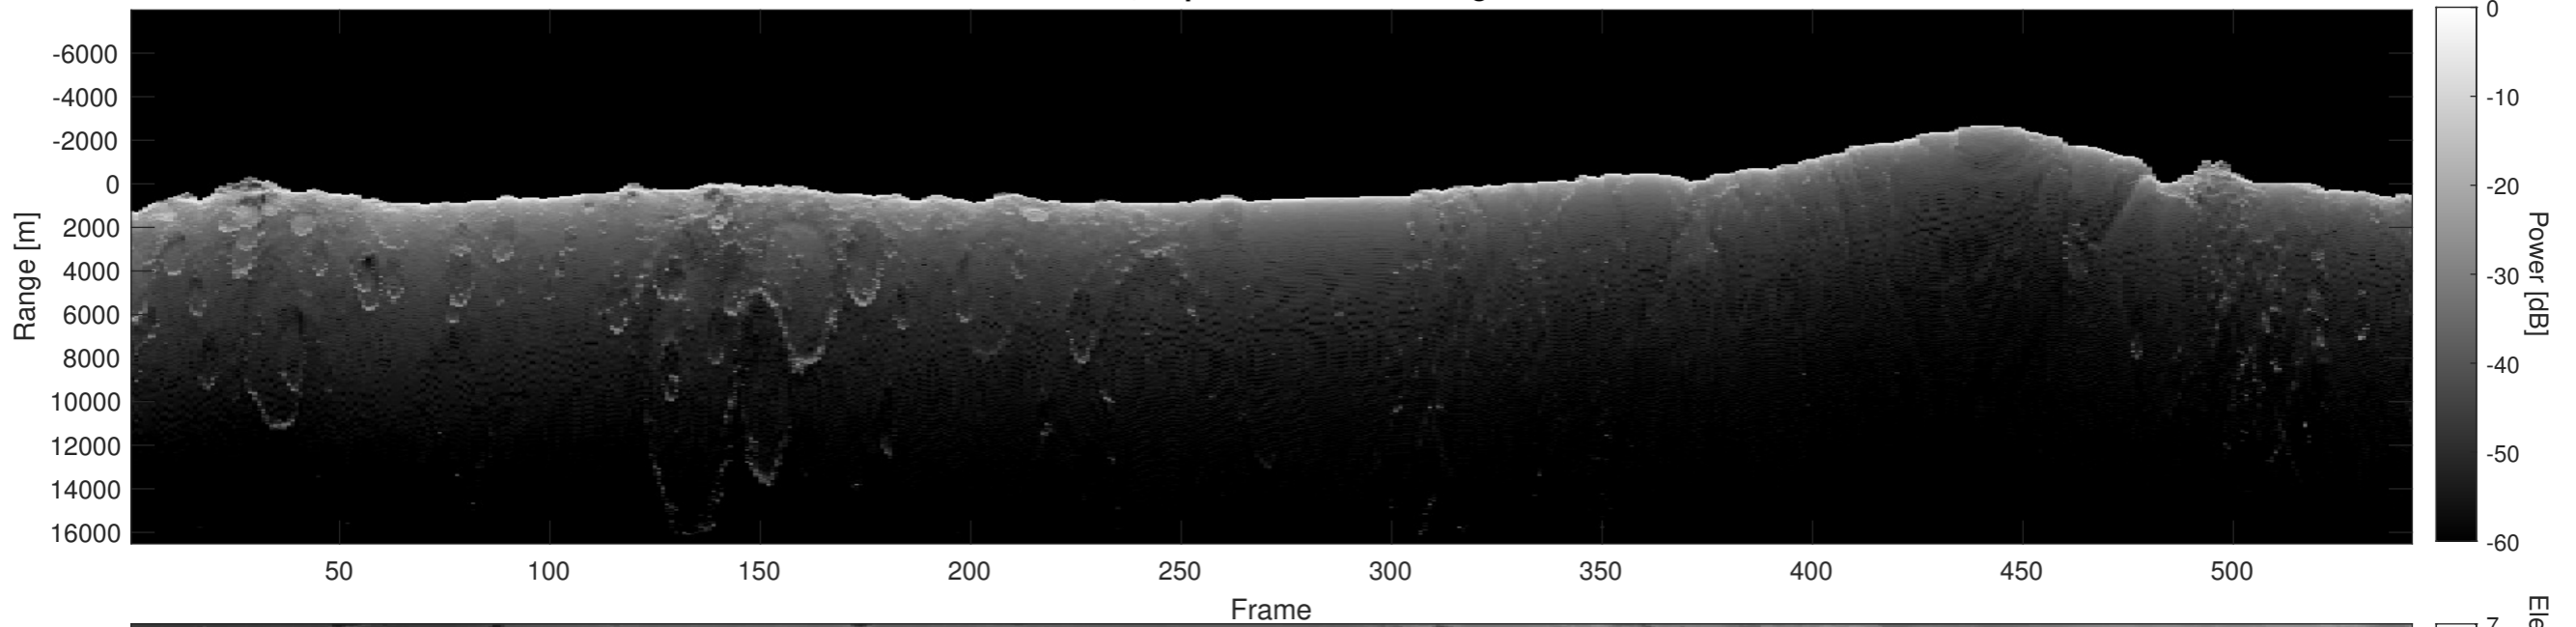

Orbit 4496, Optimized, Window, Depth-Corrected, Channel 1

Orbit 4496, Optimized, Window, Depth-Corrected, Channel 2

Orbit 4496, Depth-Corrected Cluttergram

Elevation [km]