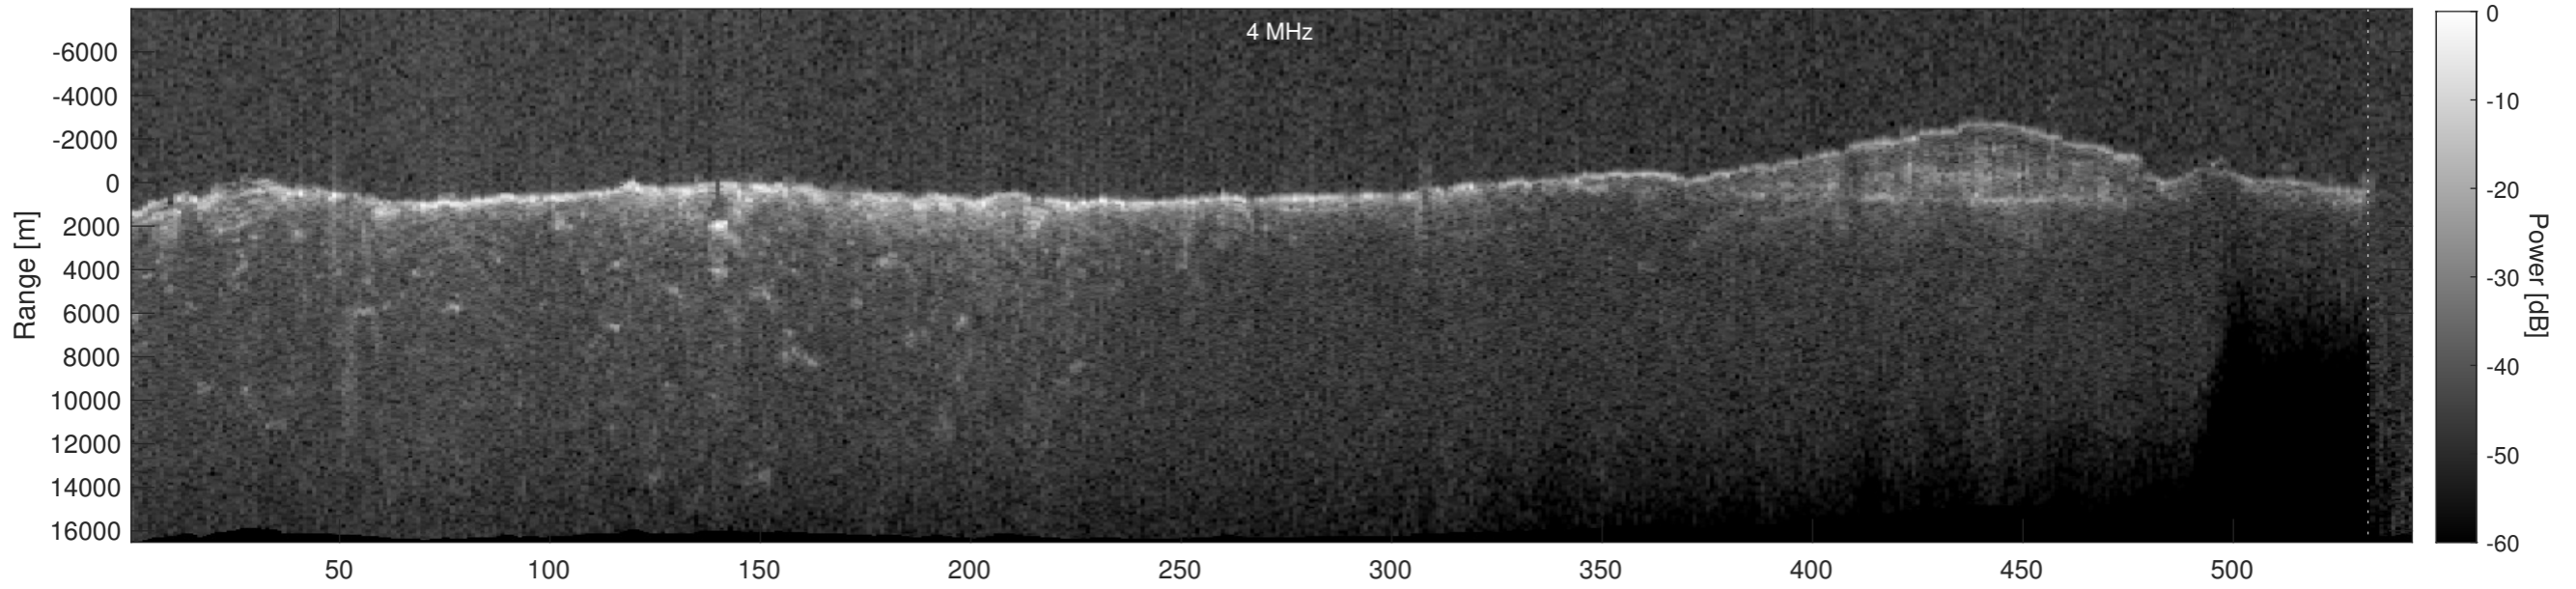

Orbit 4496, Optimized, Window, Depth-Corrected, Channel 1

Orbit 4496, Optimized, Window, Depth-Corrected, Channel 2

Orbit 4496, Depth-Corrected Cluttergram

Elevation [km]