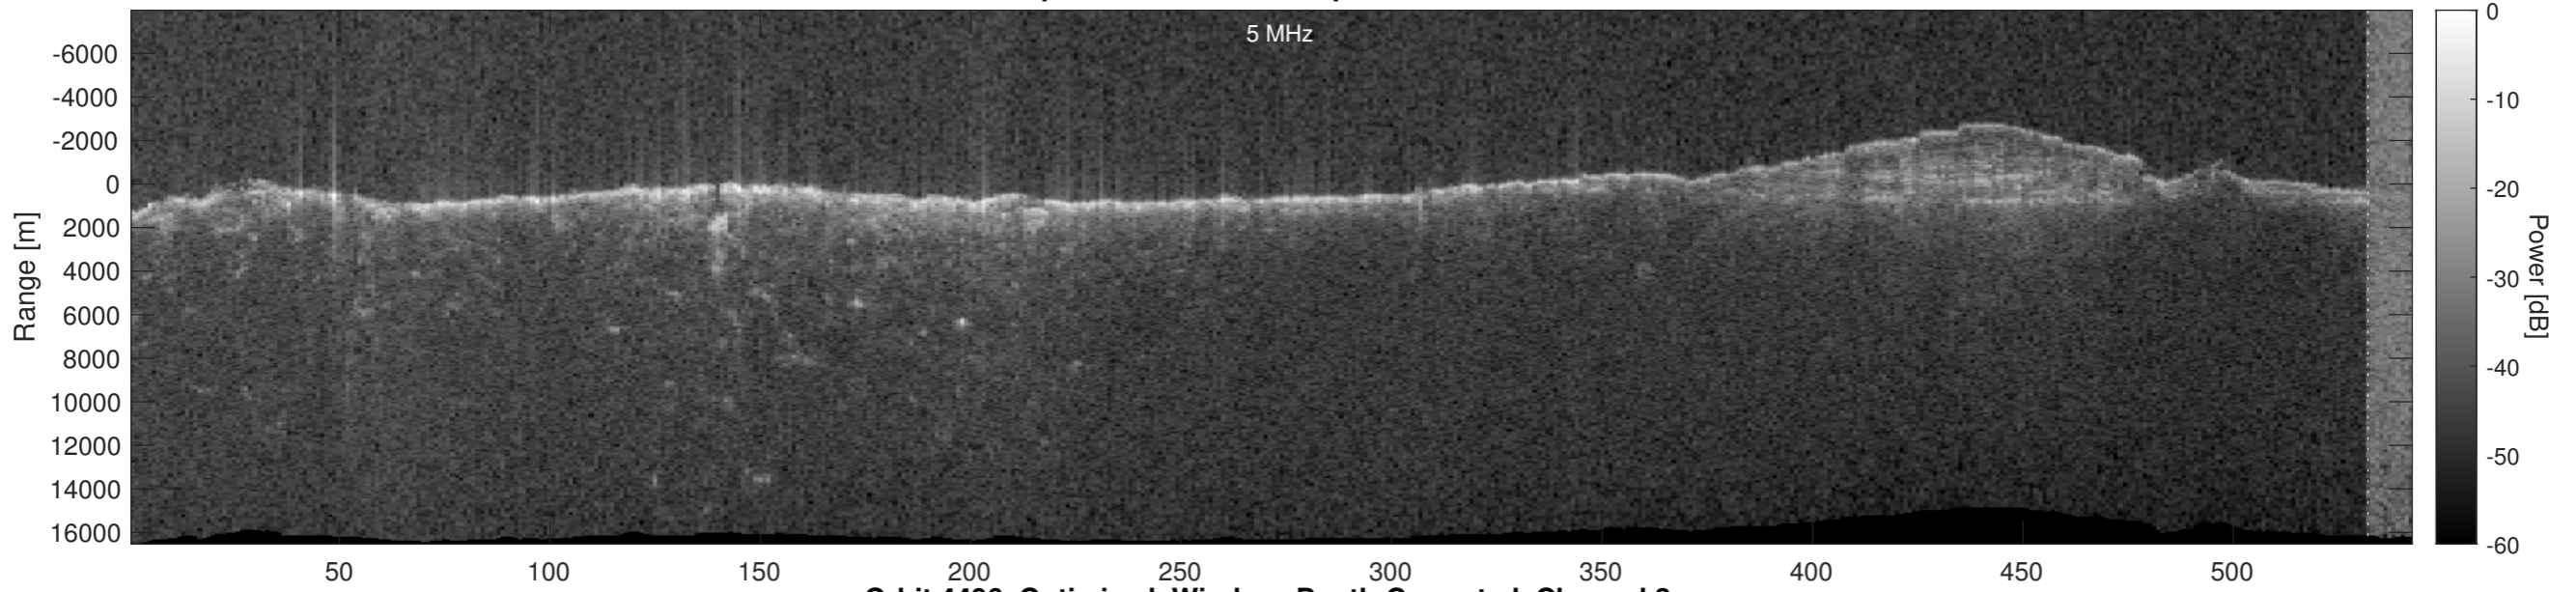

Orbit 4496, Optimized, Window, Depth-Corrected, Channel 1

Orbit 4496, Optimized, Window, Depth-Corrected, Channel 2

Orbit 4496, Depth-Corrected Cluttergram

Elevation [km]