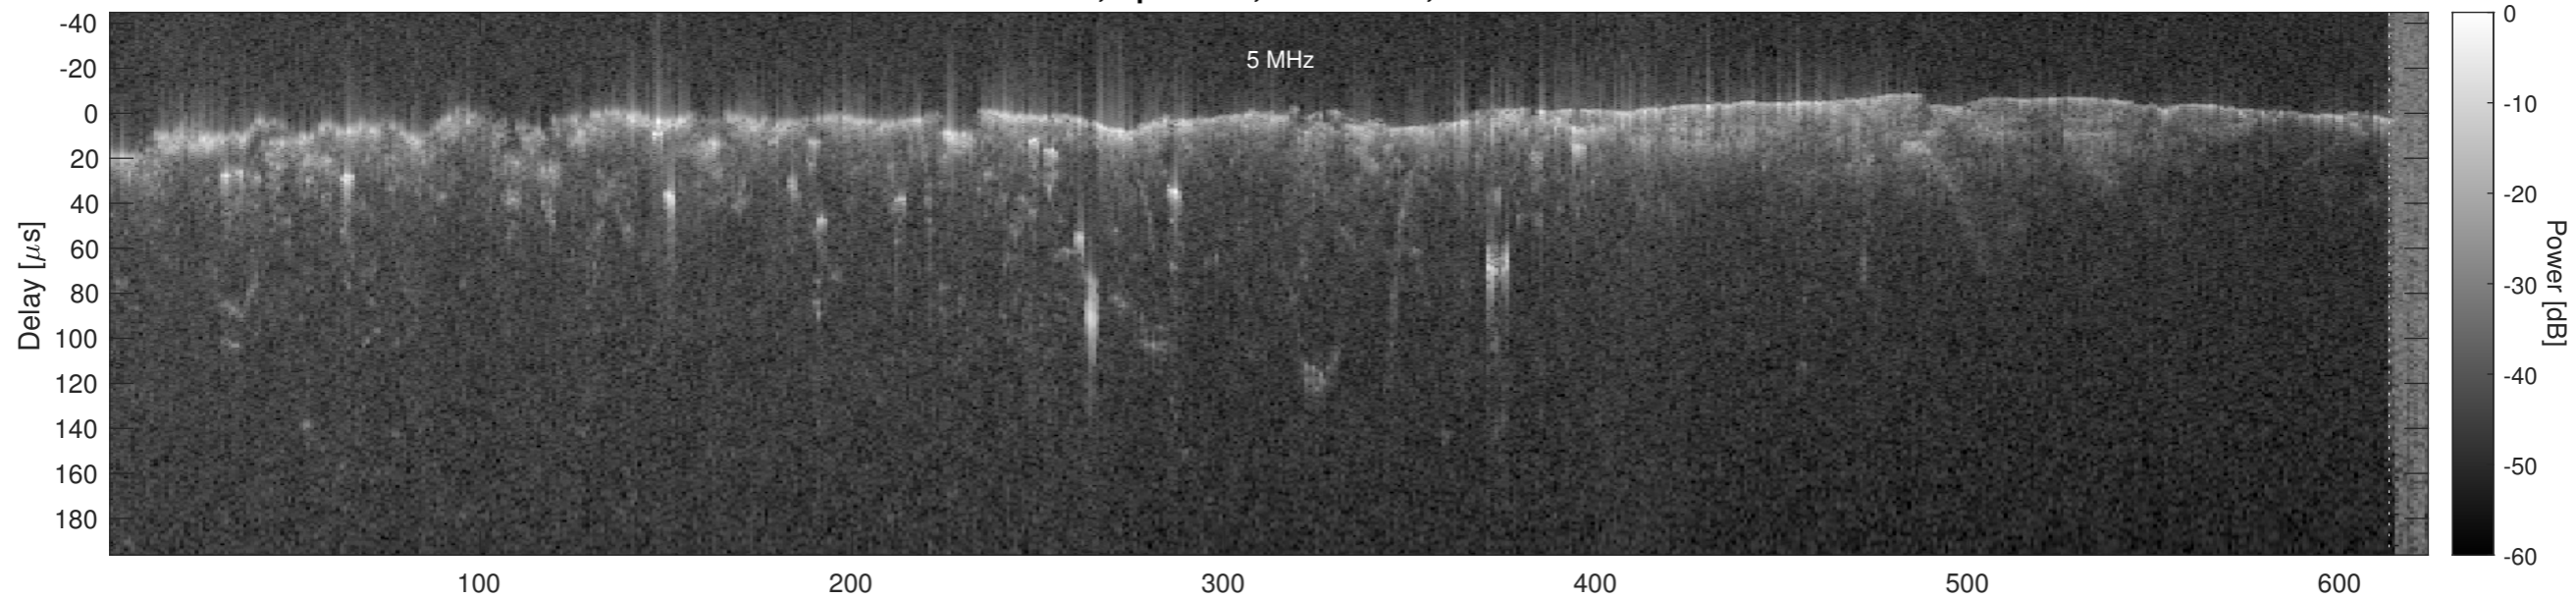

Orbit 4534, Optimized, No Window, Channel 1

Orbit 4534, Optimized, No Window, Channel 2

Orbit 4534, Cluttergram

Elevation [km]