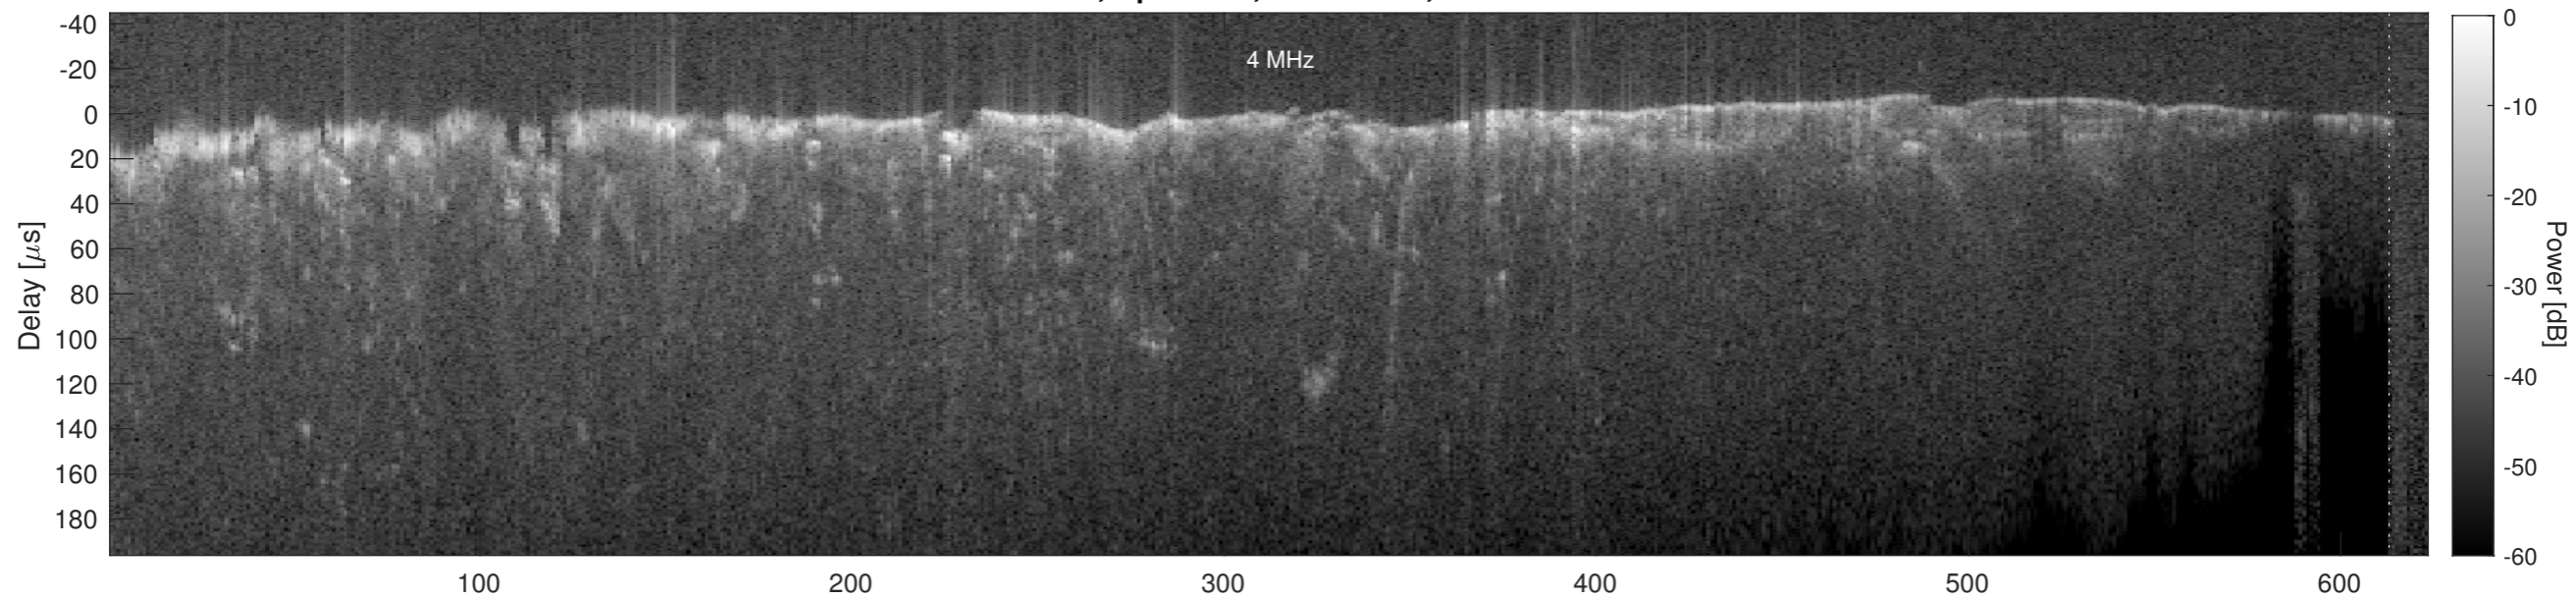

Orbit 4534, Optimized, No Window, Channel 1

Orbit 4534, Optimized, No Window, Channel 2

Orbit 4534, Cluttergram

Elevation [km]