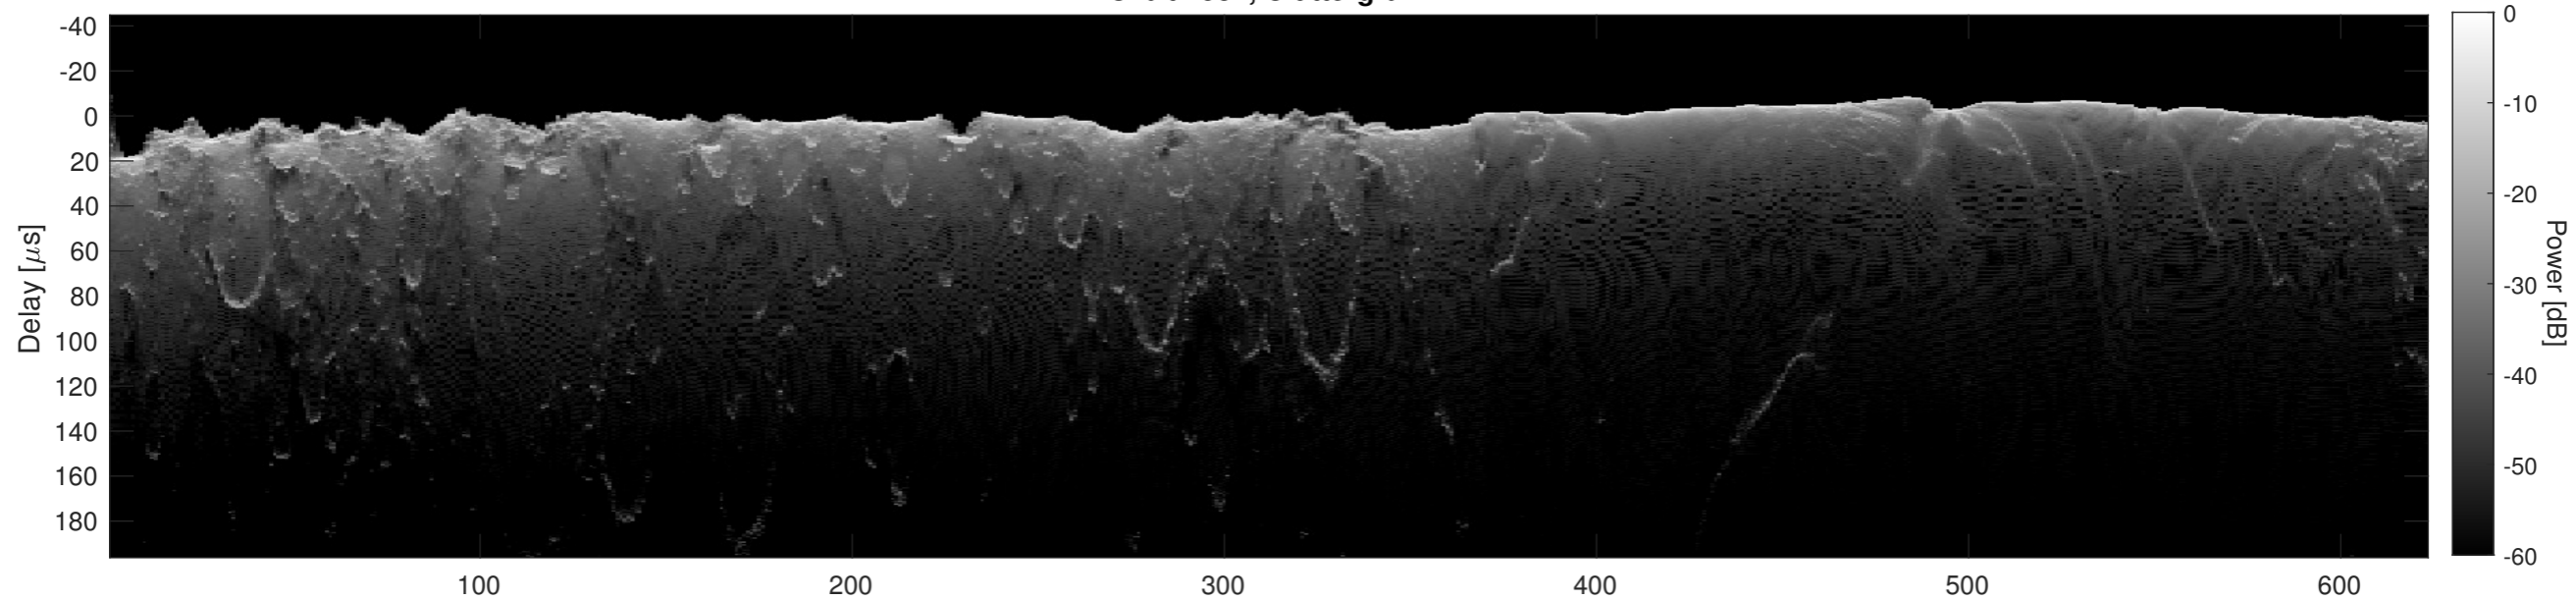

Orbit 4534, Optimized, No Window, Channel 1

Orbit 4534, Optimized, No Window, Channel 2

Orbit 4534, Cluttergram

Elevation [km]