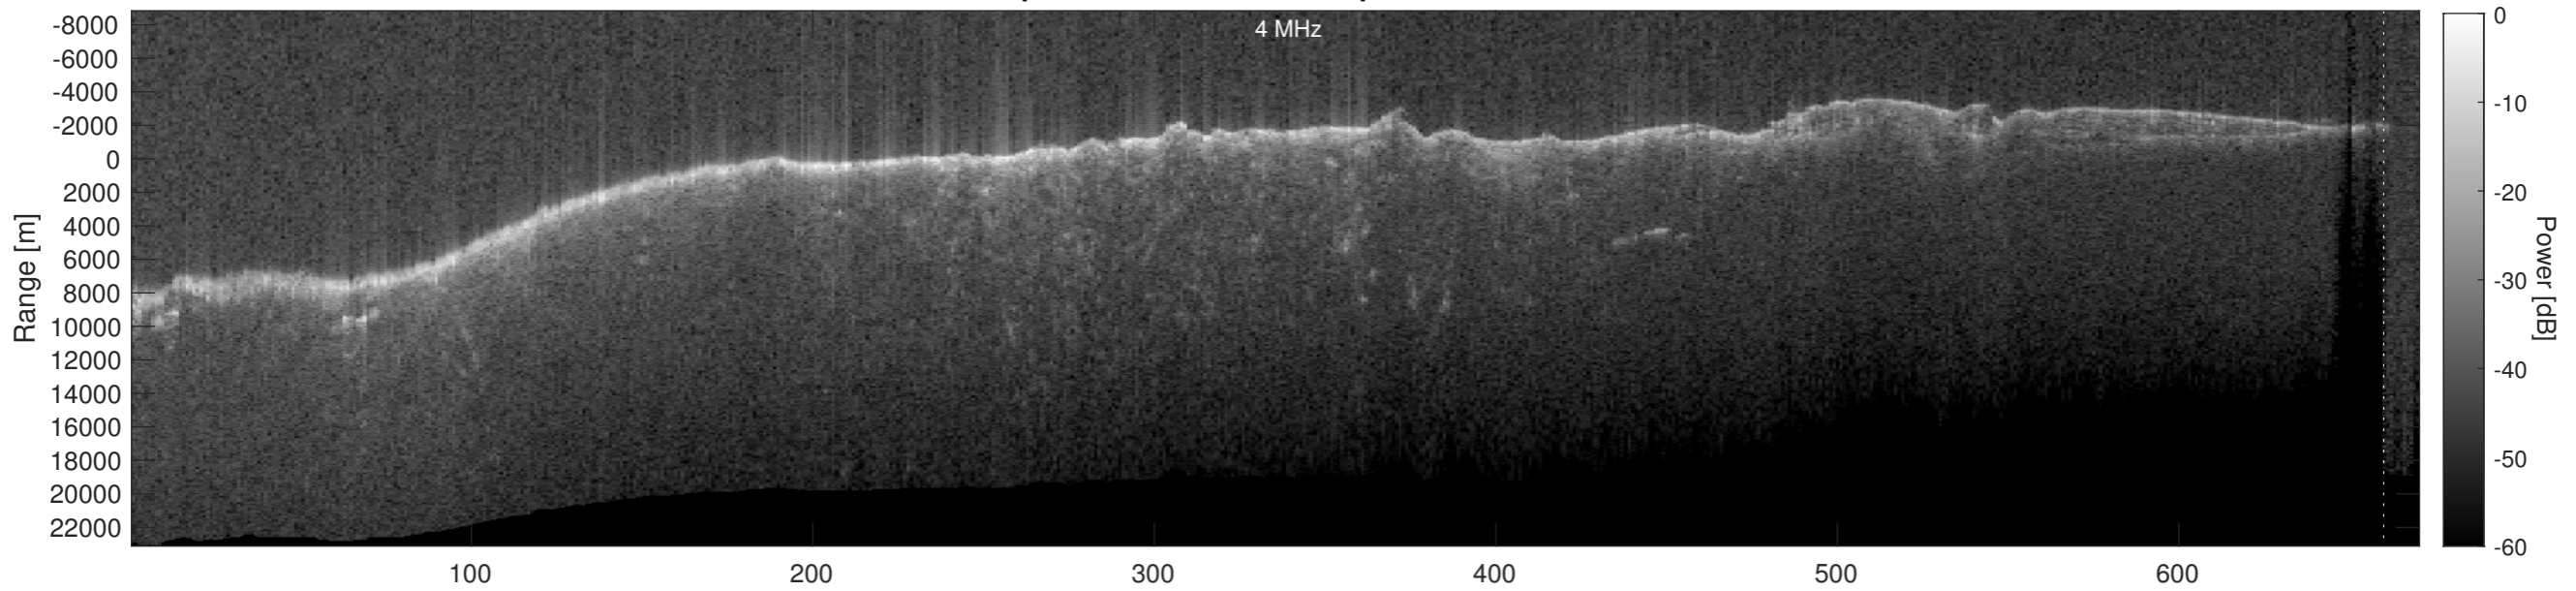

Orbit 4549, Optimized, No Window, Depth-Corrected, Channel 1

Orbit 4549, Optimized, No Window, Depth-Corrected, Channel 2

Orbit 4549, Depth-Corrected Cluttergram

Elevation [km]