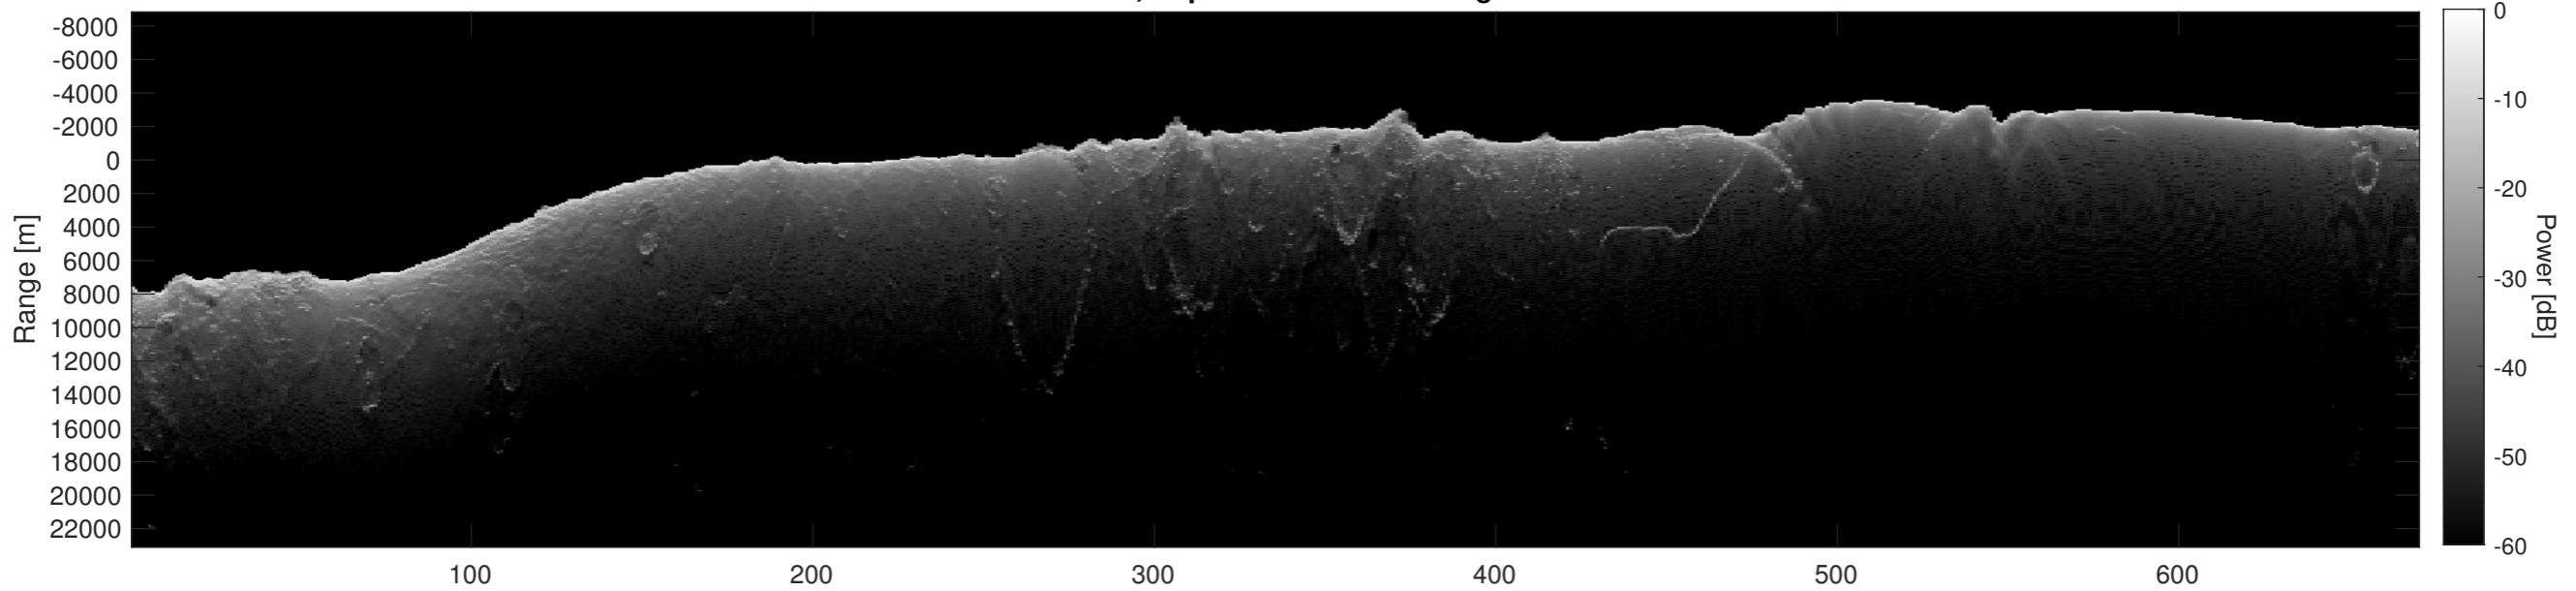

Orbit 4549, Optimized, No Window, Depth-Corrected, Channel 1

Orbit 4549, Optimized, No Window, Depth-Corrected, Channel 2

Orbit 4549, Depth-Corrected Cluttergram

Elevation [km]