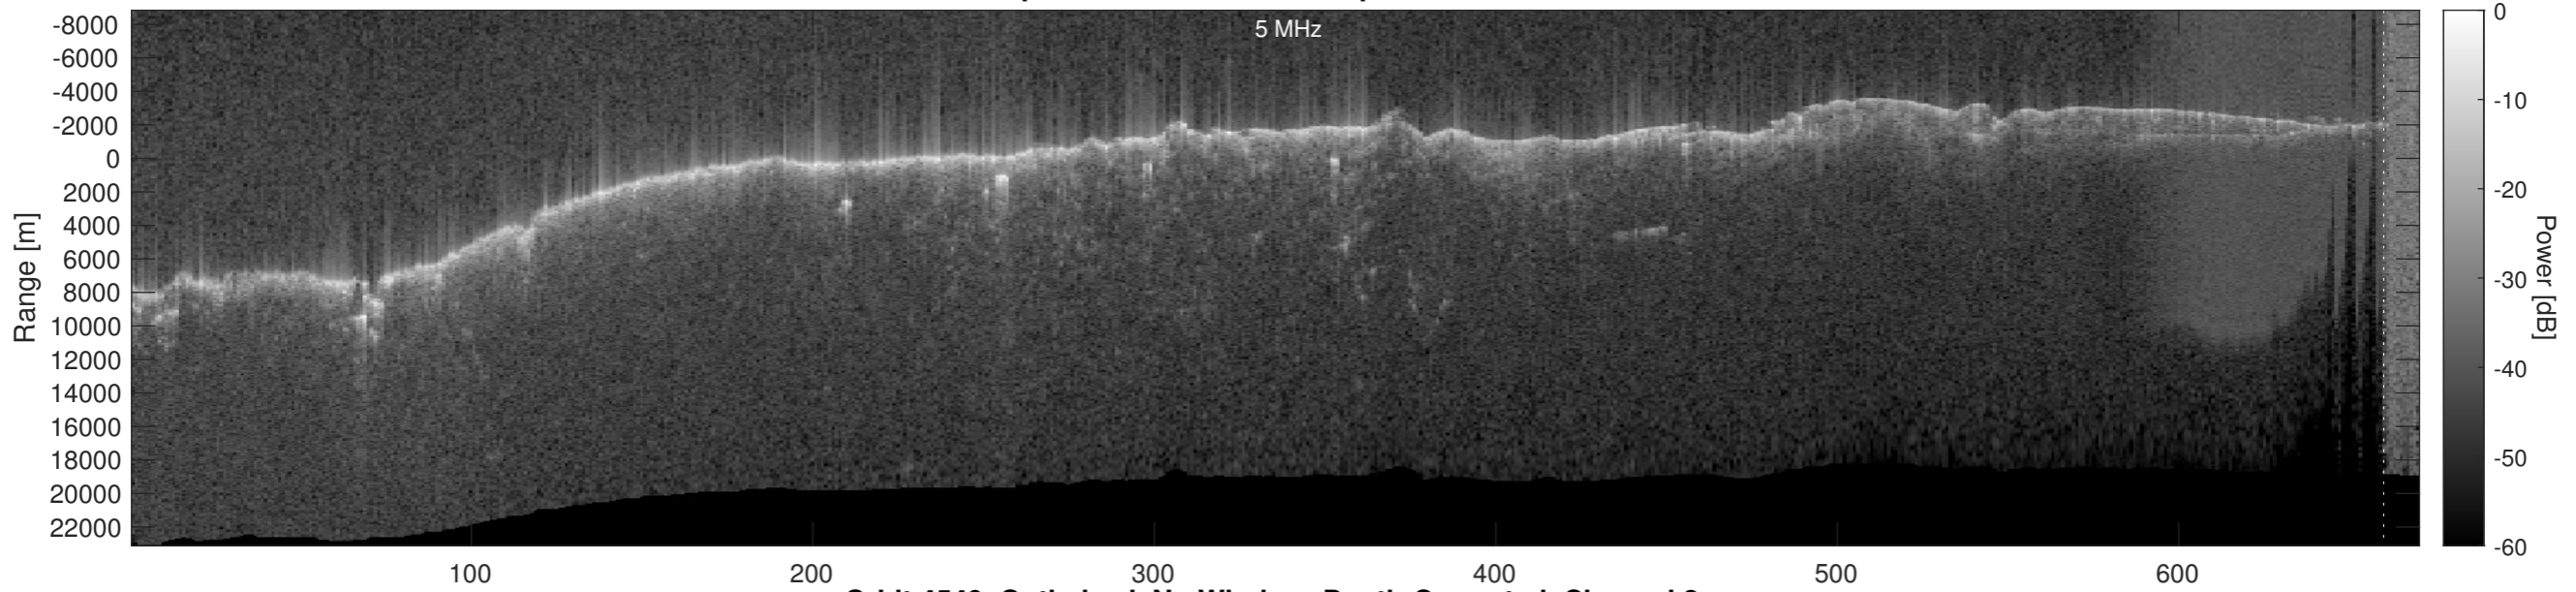

Orbit 4549, Optimized, No Window, Depth-Corrected, Channel 1

Orbit 4549, Optimized, No Window, Depth-Corrected, Channel 2

Orbit 4549, Depth-Corrected Cluttergram

Elevation [km]