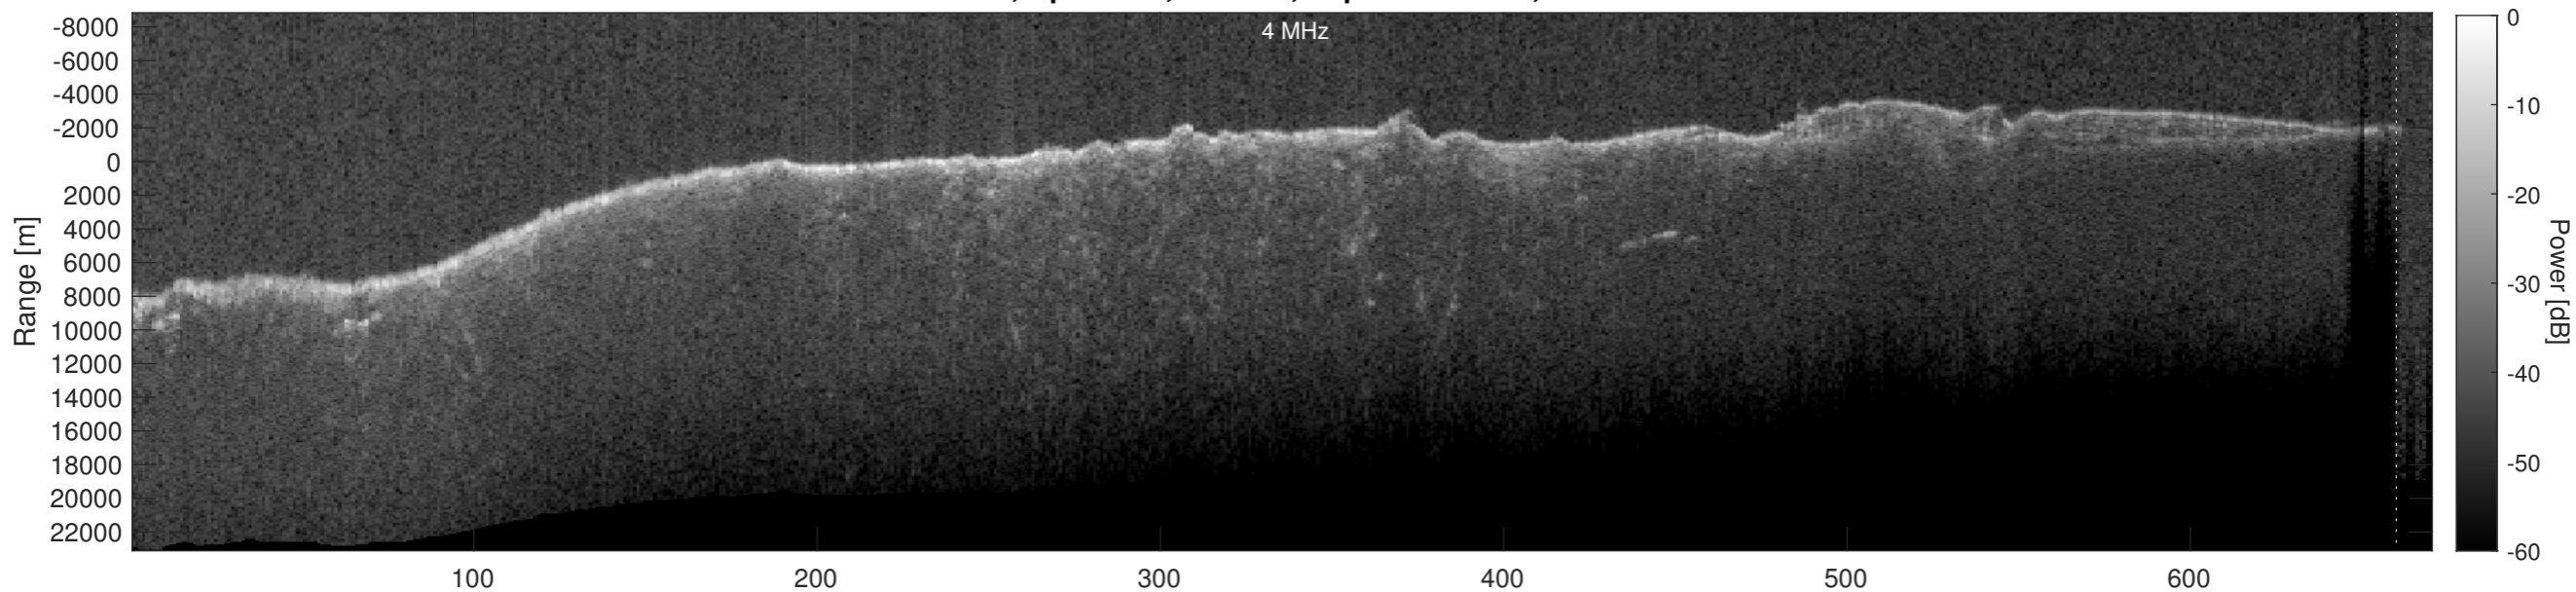

Orbit 4549, Optimized, Window, Depth-Corrected, Channel 1

Orbit 4549, Optimized, Window, Depth-Corrected, Channel 2

Orbit 4549, Depth-Corrected Cluttergram

Frame

Elevation [km]