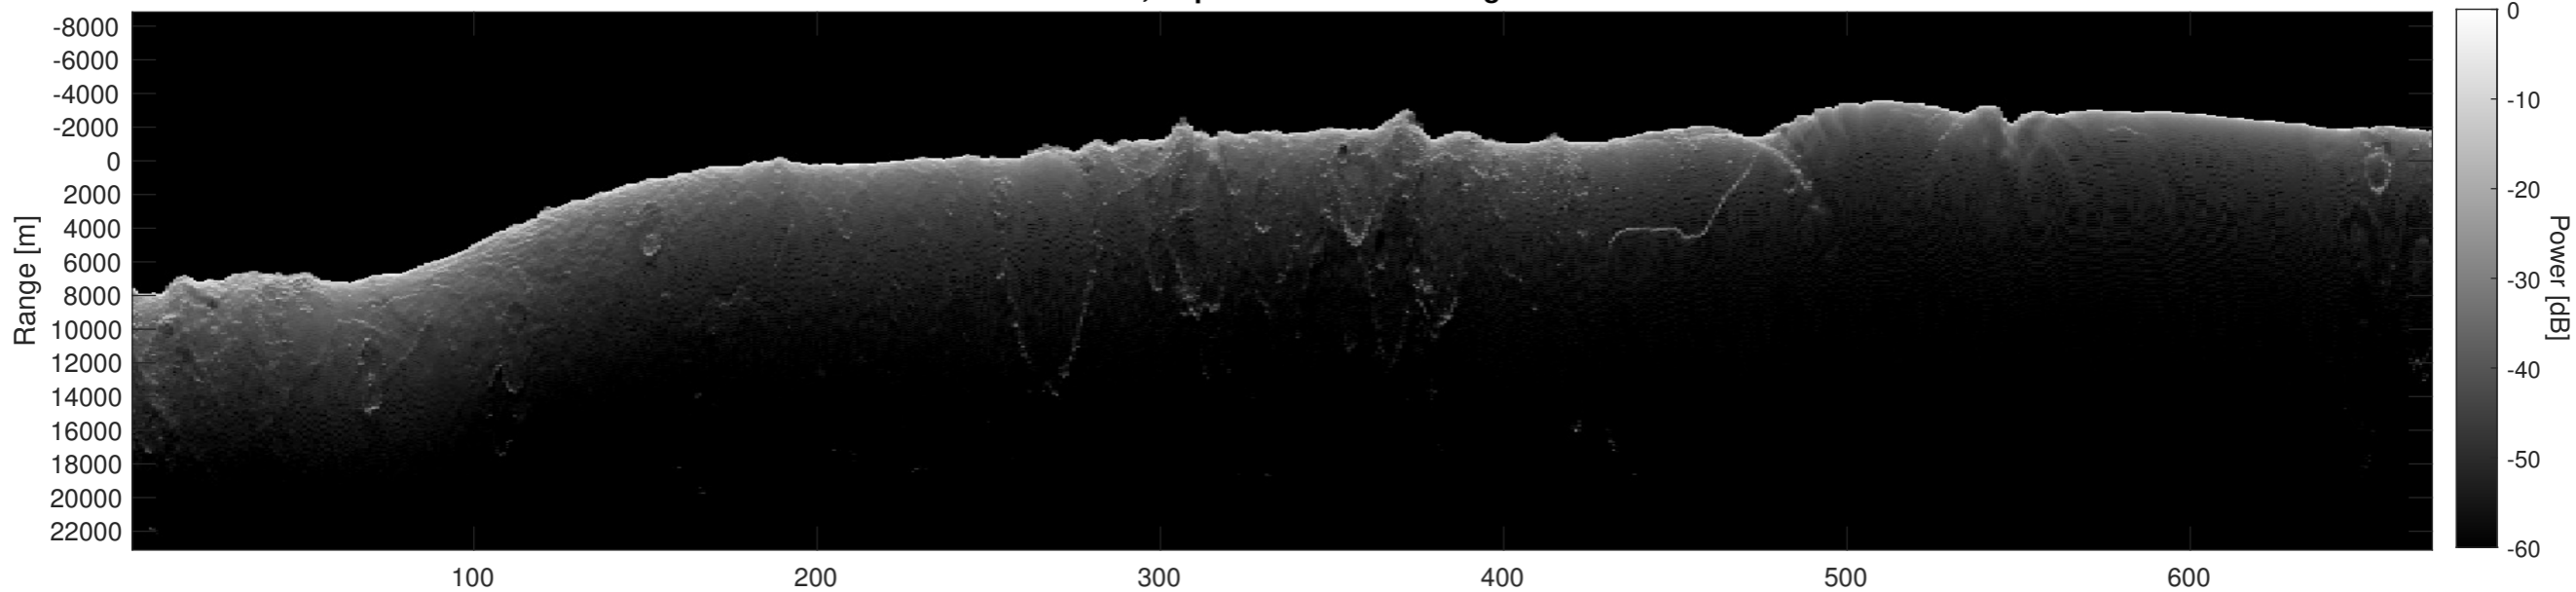

Orbit 4549, Optimized, Window, Depth-Corrected, Channel 1

Orbit 4549, Optimized, Window, Depth-Corrected, Channel 2

Orbit 4549, Depth-Corrected Cluttergram

Frame

Elevation [km]