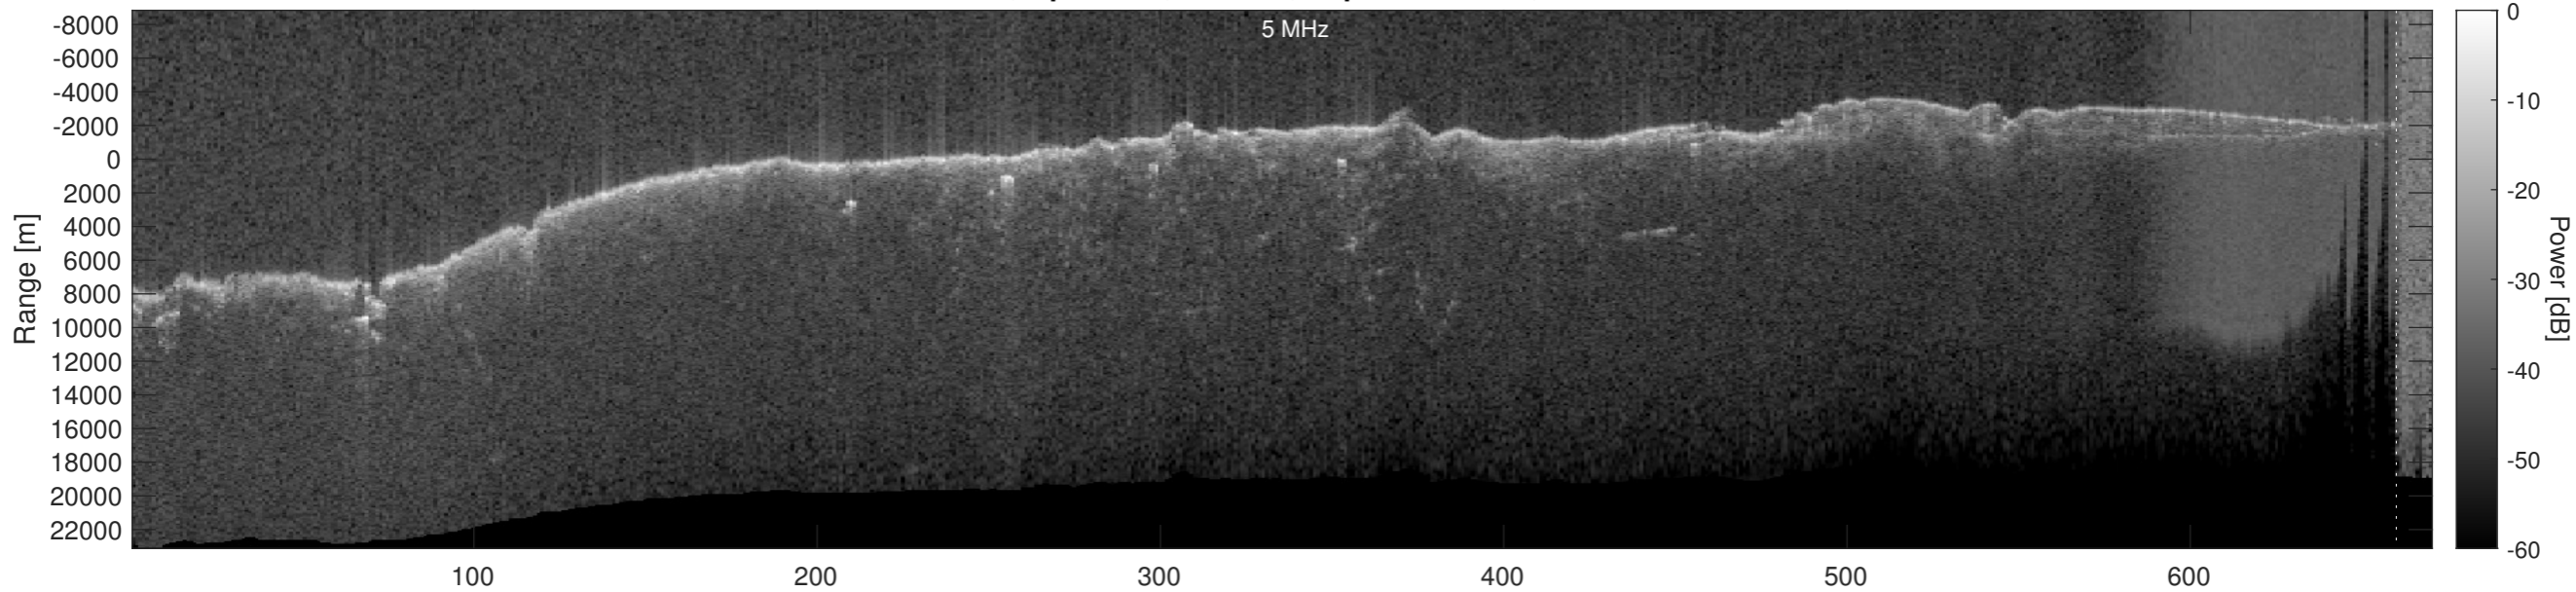

Orbit 4549, Optimized, Window, Depth-Corrected, Channel 1

Orbit 4549, Optimized, Window, Depth-Corrected, Channel 2

Orbit 4549, Depth-Corrected Cluttergram

Frame

Elevation [km]