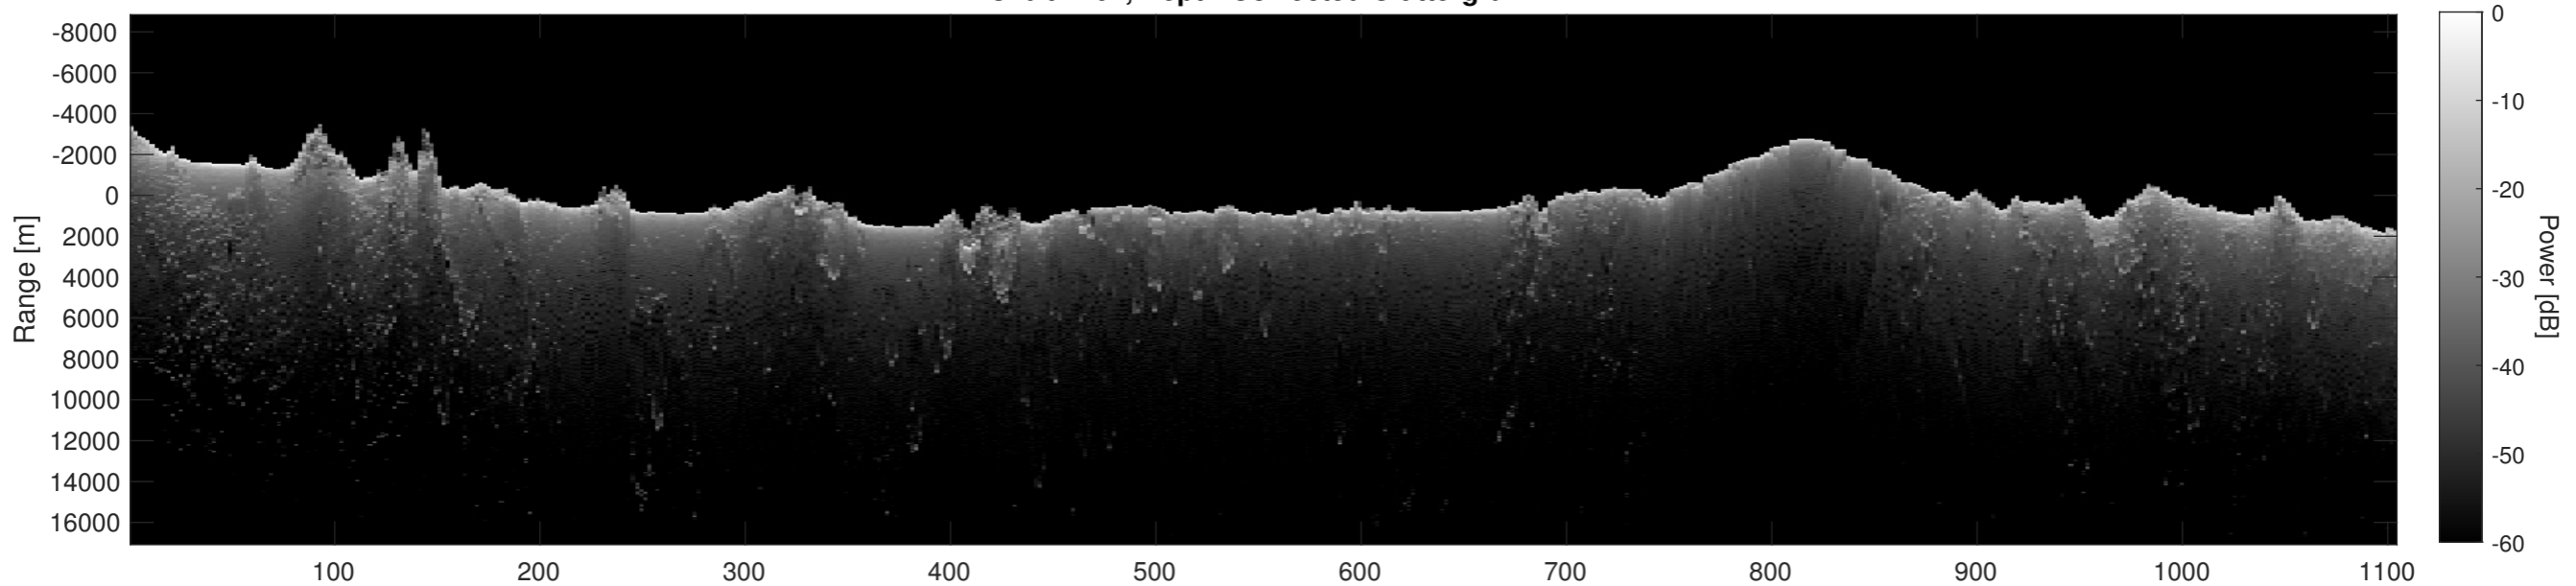

Orbit 4701, Optimized, No Window, Depth-Corrected, Channel 1

Orbit 4701, Optimized, No Window, Depth-Corrected, Channel 2

Orbit 4701, Depth-Corrected Cluttergram

Frame