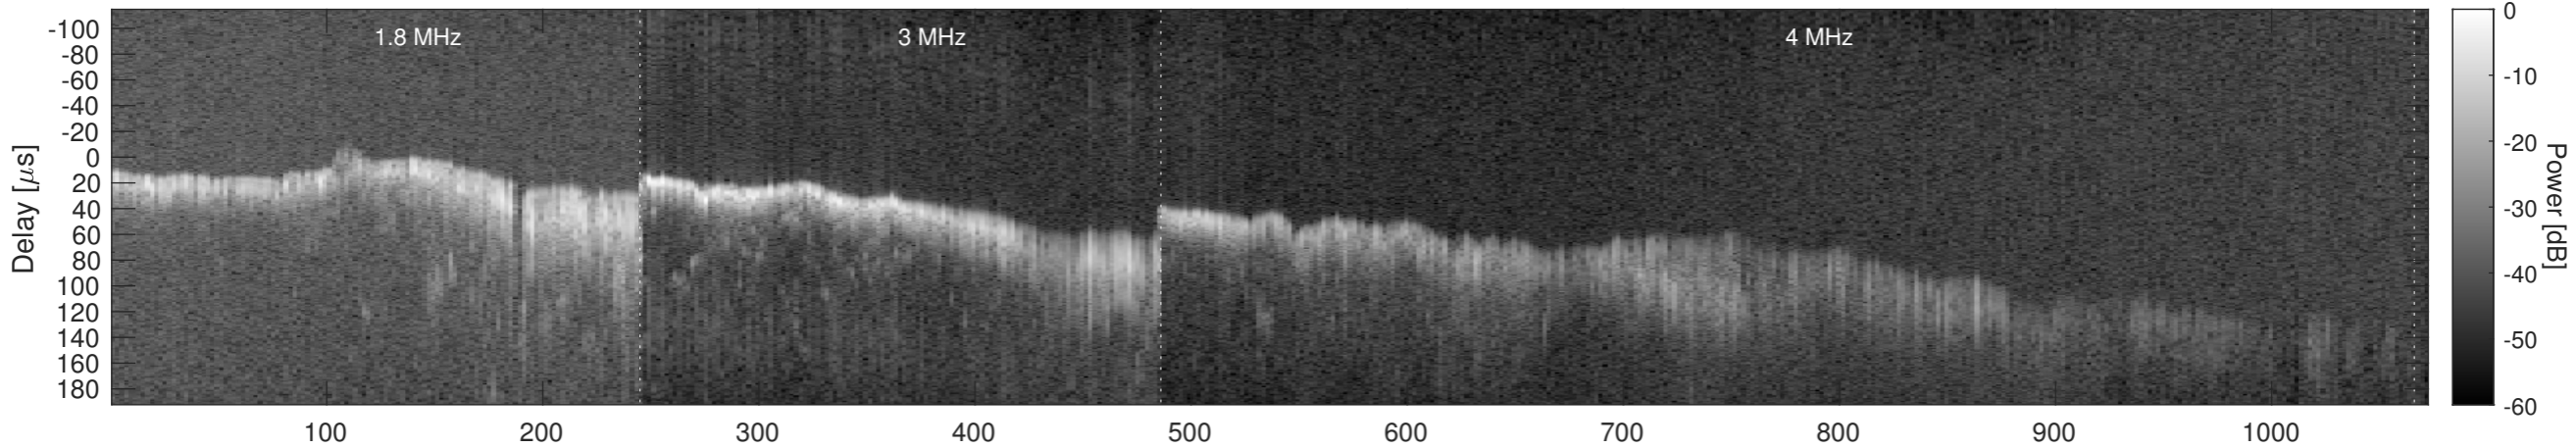

Orbit 4708, Window, Channel 2, Uncorrected

Orbit 4708, Window, Channel 2, Chapman

Orbit 4708, Window, Channel 2, Optimized

Orbit 4708, Cluttergram

Frame