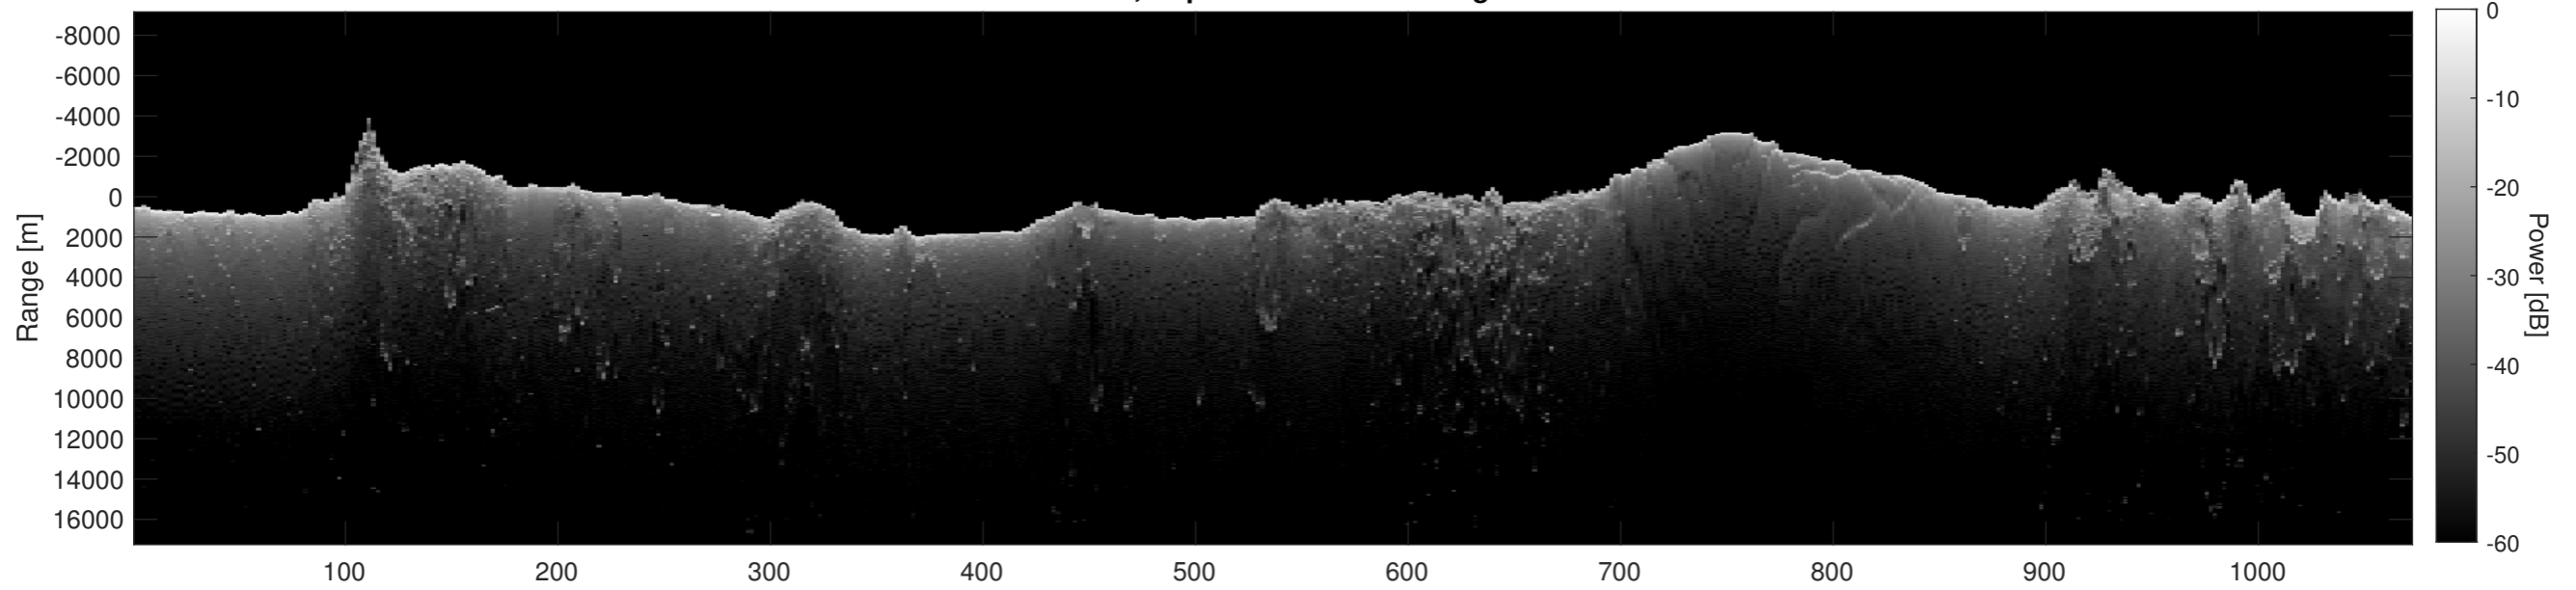

Orbit 4708, Optimized, No Window, Depth-Corrected, Channel 1

Orbit 4708, Optimized, No Window, Depth-Corrected, Channel 2

Orbit 4708, Depth-Corrected Cluttergram

Frame