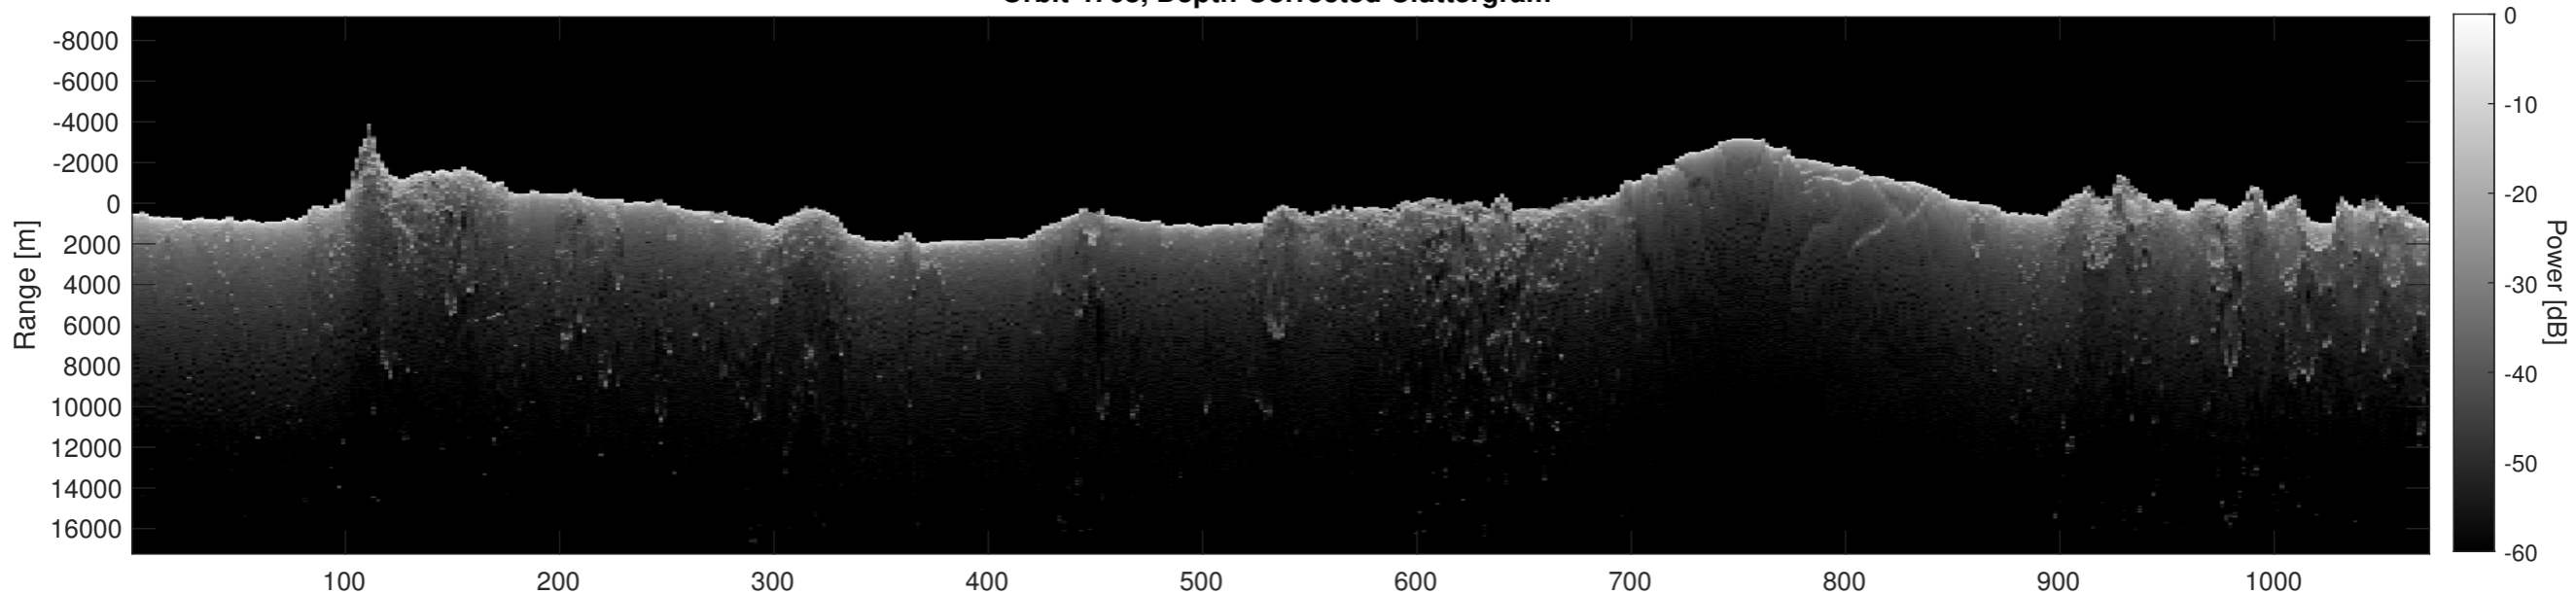

Orbit 4708, Optimized, Window, Depth-Corrected, Channel 1

Orbit 4708, Optimized, Window, Depth-Corrected, Channel 2

Orbit 4708, Depth-Corrected Cluttergram

Frame