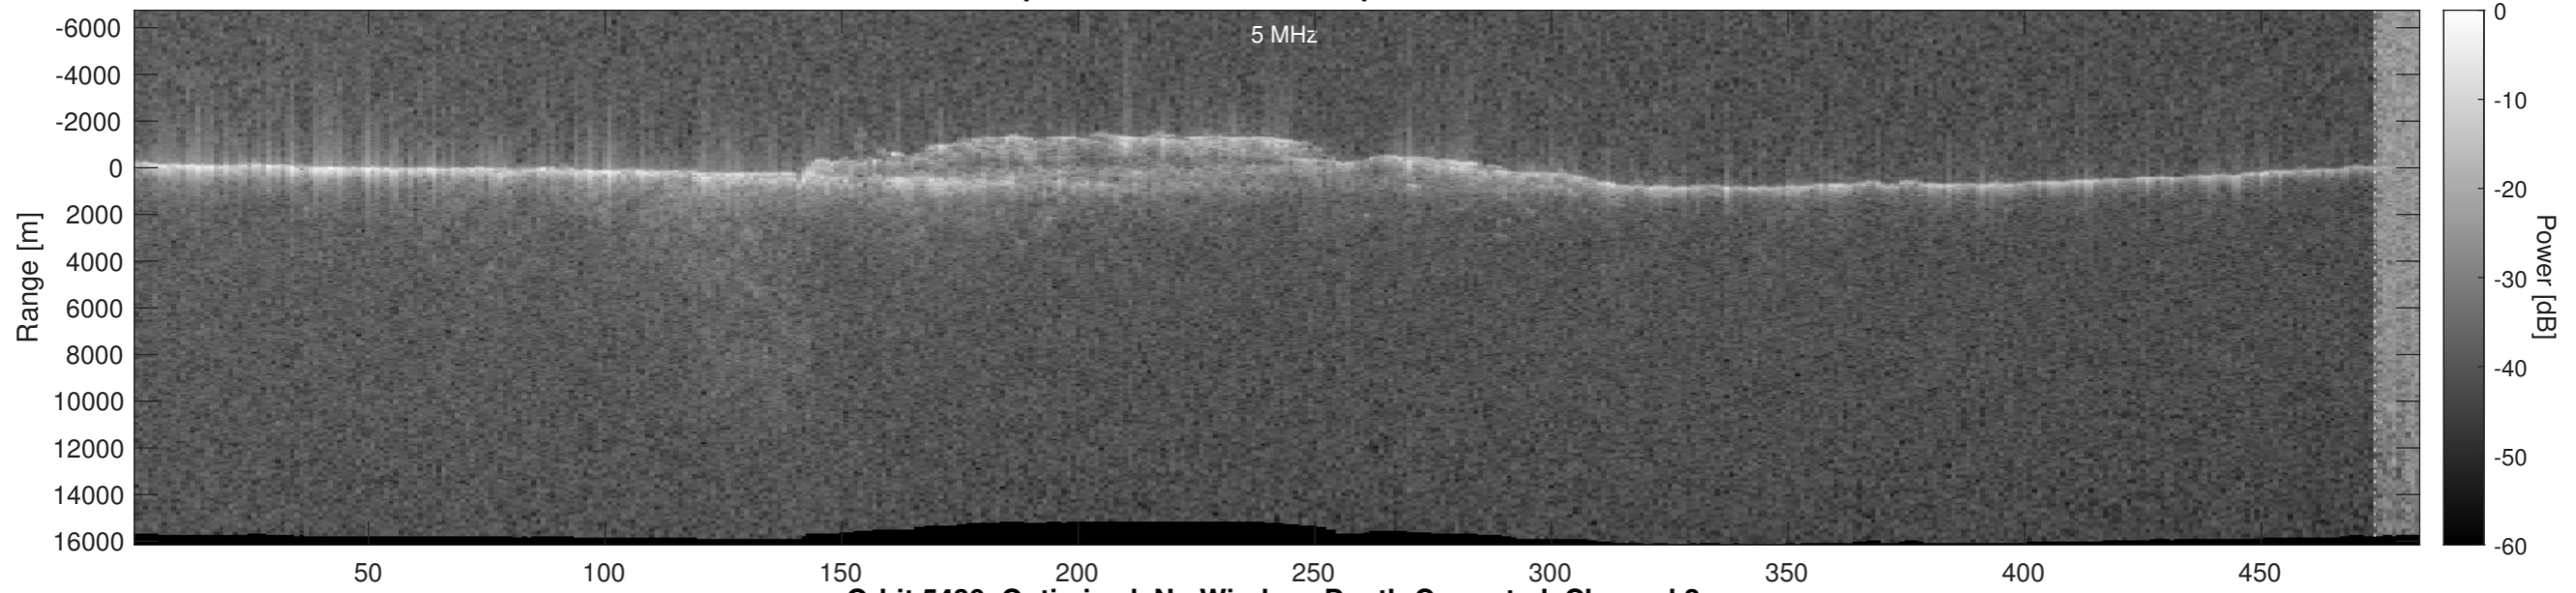

Orbit 5430, Optimized, No Window, Depth-Corrected, Channel 1

Orbit 5430, Optimized, No Window, Depth-Corrected, Channel 2

Orbit 5430, Depth-Corrected Cluttergram

Frame

Elevation [km]