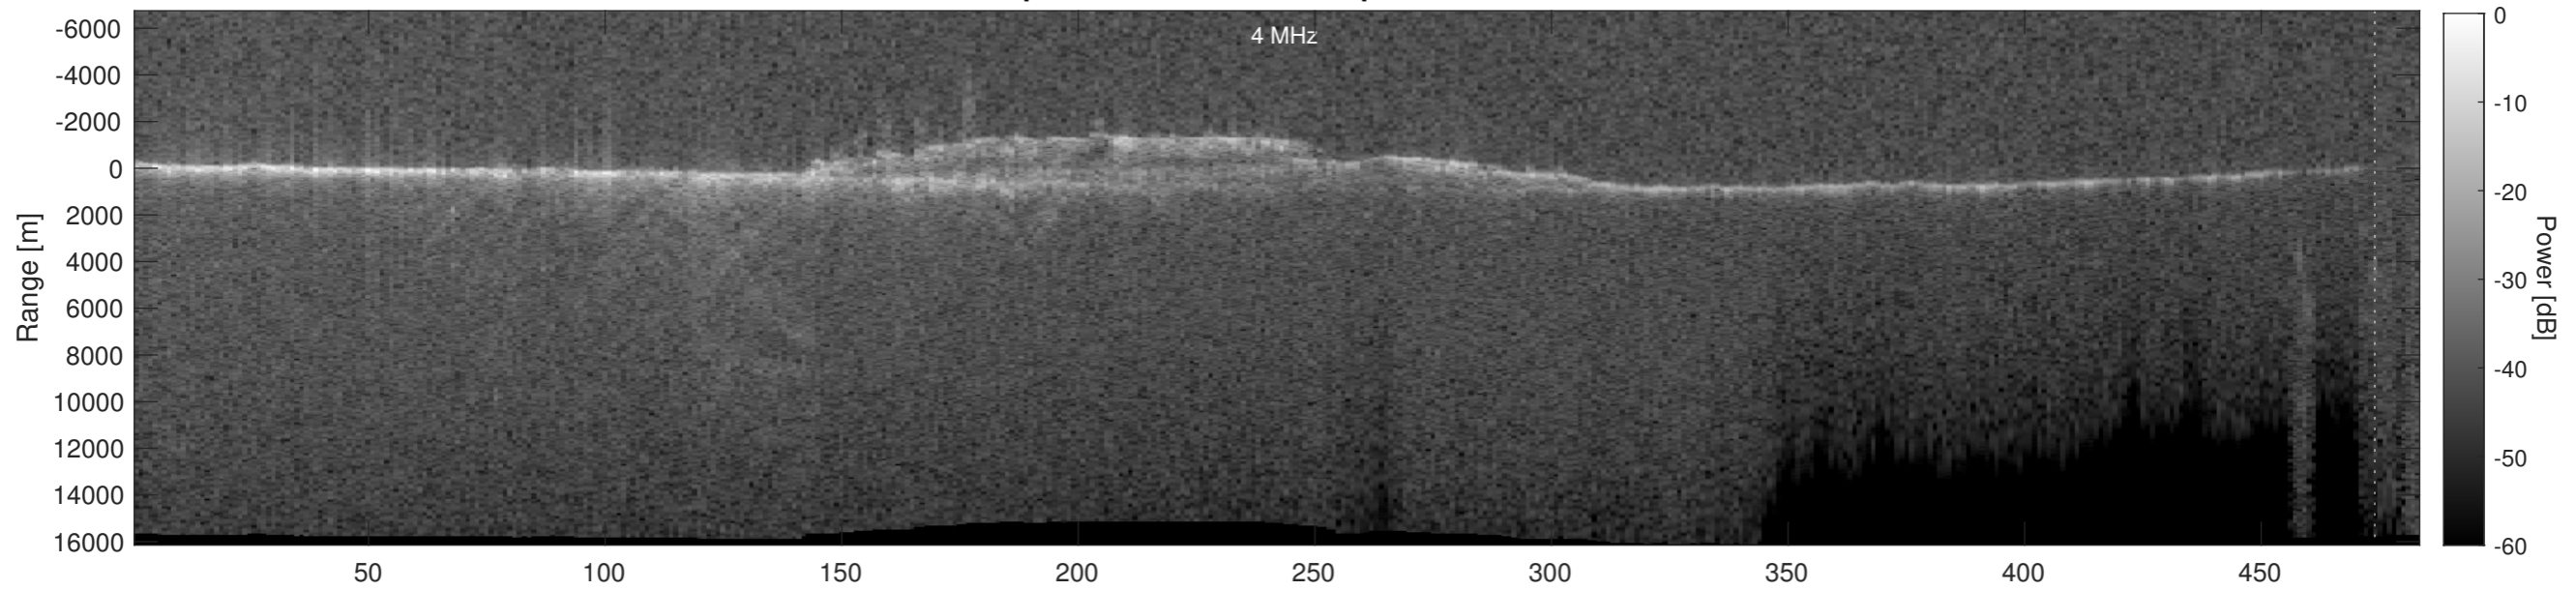

Orbit 5430, Optimized, No Window, Depth-Corrected, Channel 1

Orbit 5430, Optimized, No Window, Depth-Corrected, Channel 2

Orbit 5430, Depth-Corrected Cluttergram

Frame

Elevation [km]