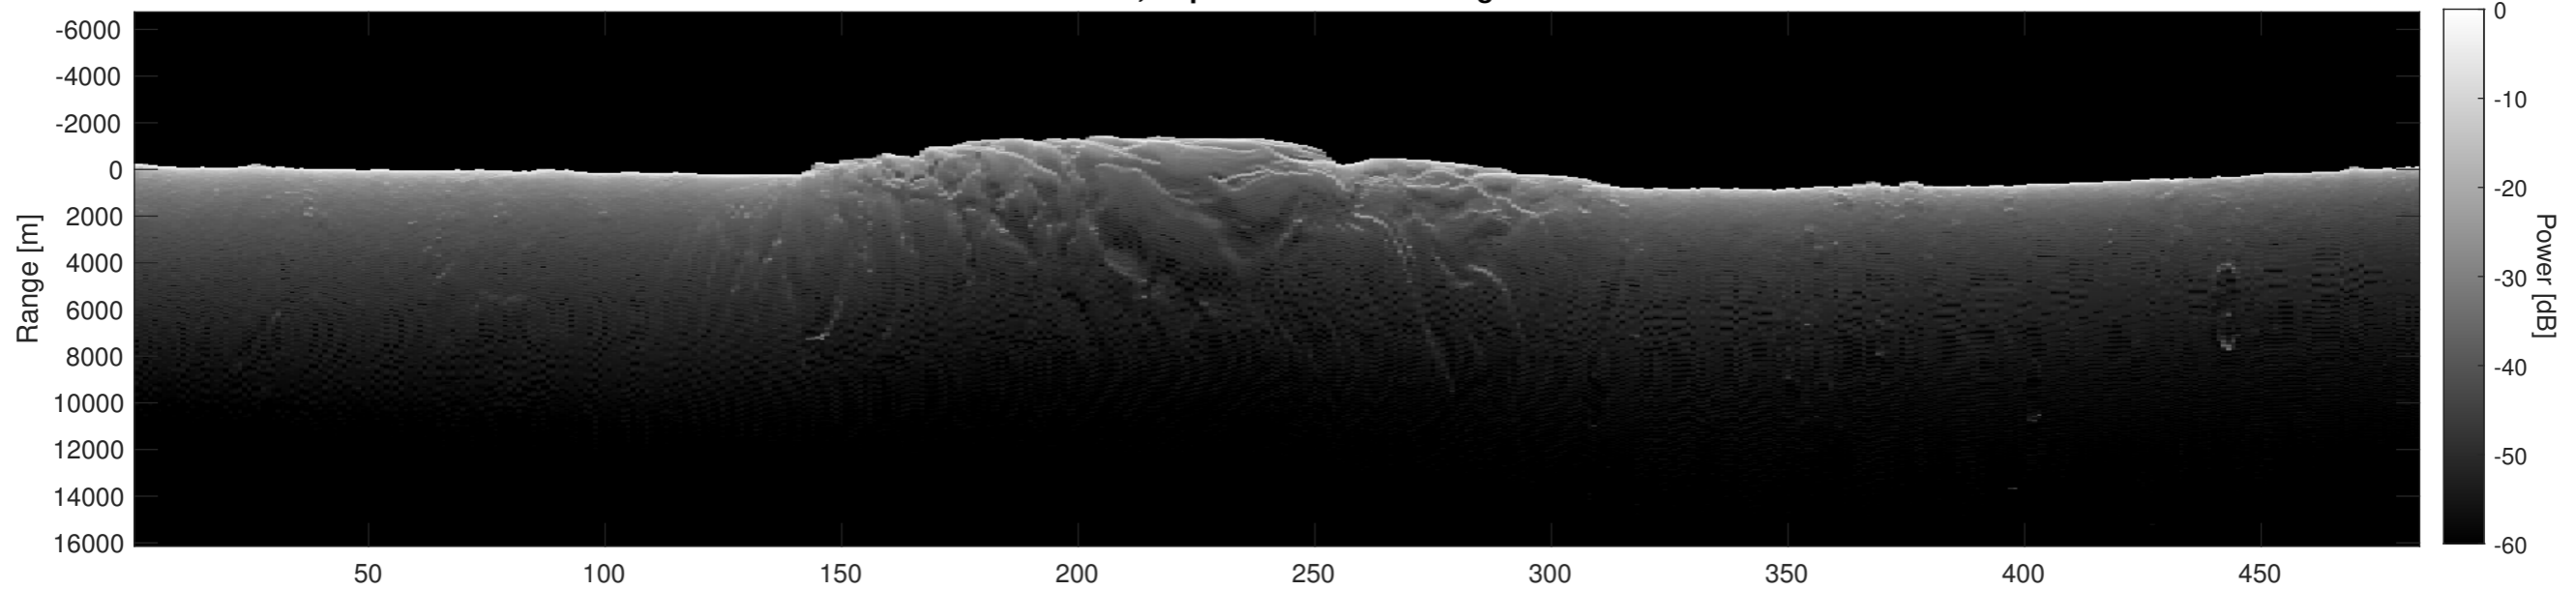

Orbit 5430, Optimized, No Window, Depth-Corrected, Channel 1

Orbit 5430, Optimized, No Window, Depth-Corrected, Channel 2

Orbit 5430, Depth-Corrected Cluttergram

Frame

Elevation [km]