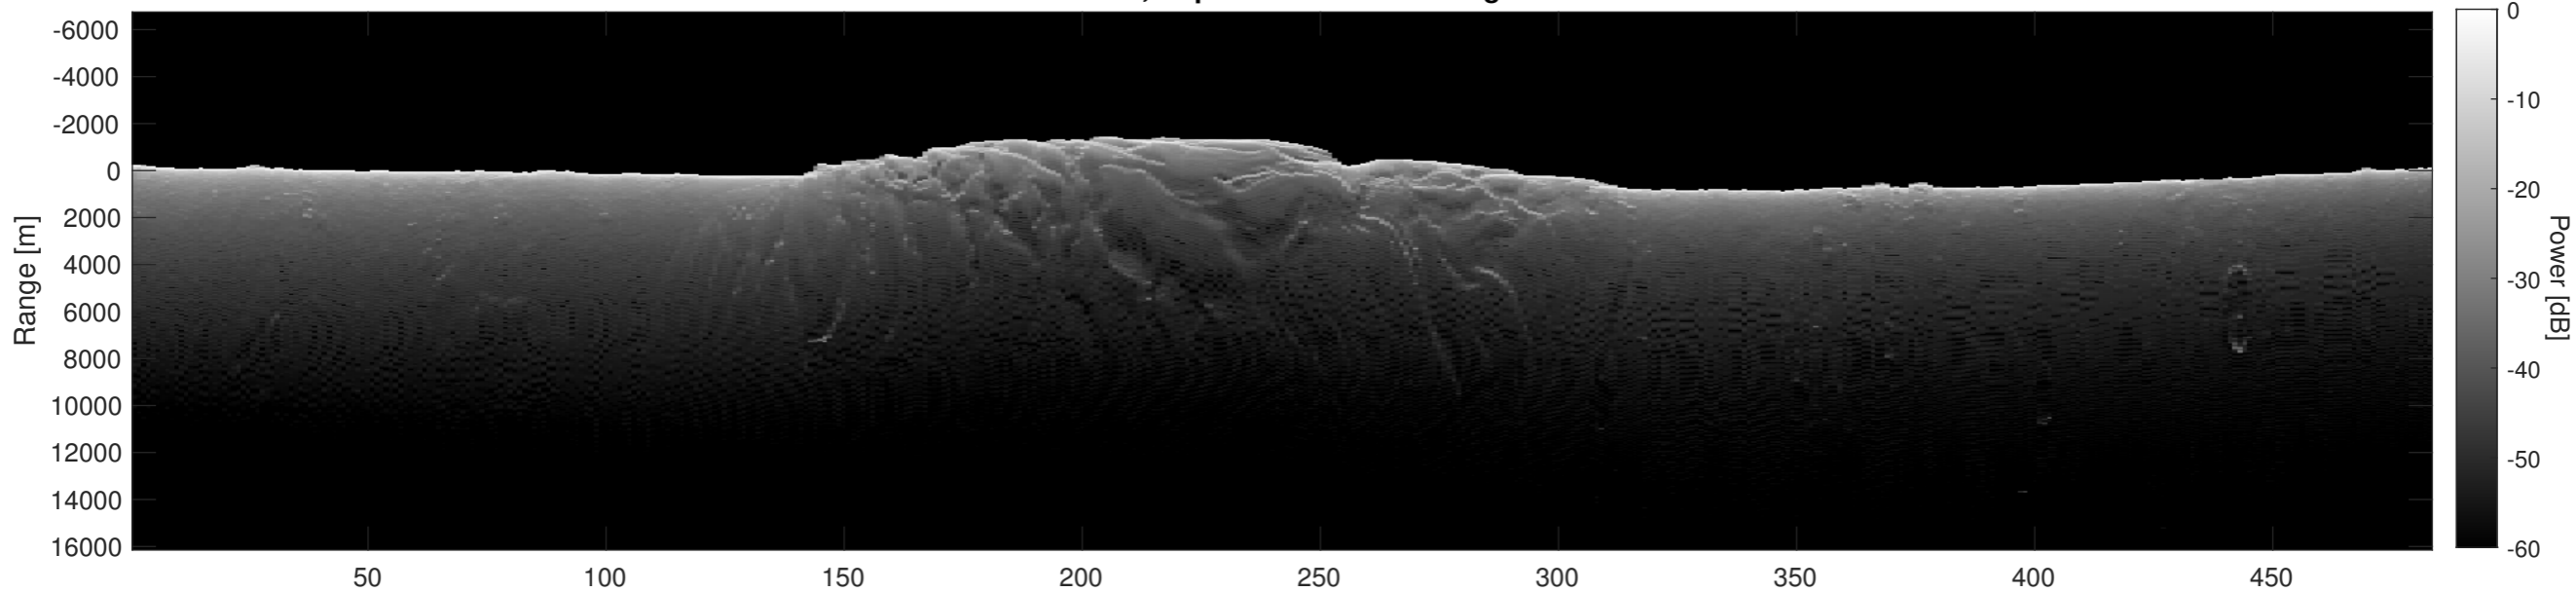

Orbit 5430, Optimized, Window, Depth-Corrected, Channel 1

Orbit 5430, Optimized, Window, Depth-Corrected, Channel 2

Orbit 5430, Depth-Corrected Cluttergram

Elevation [km]