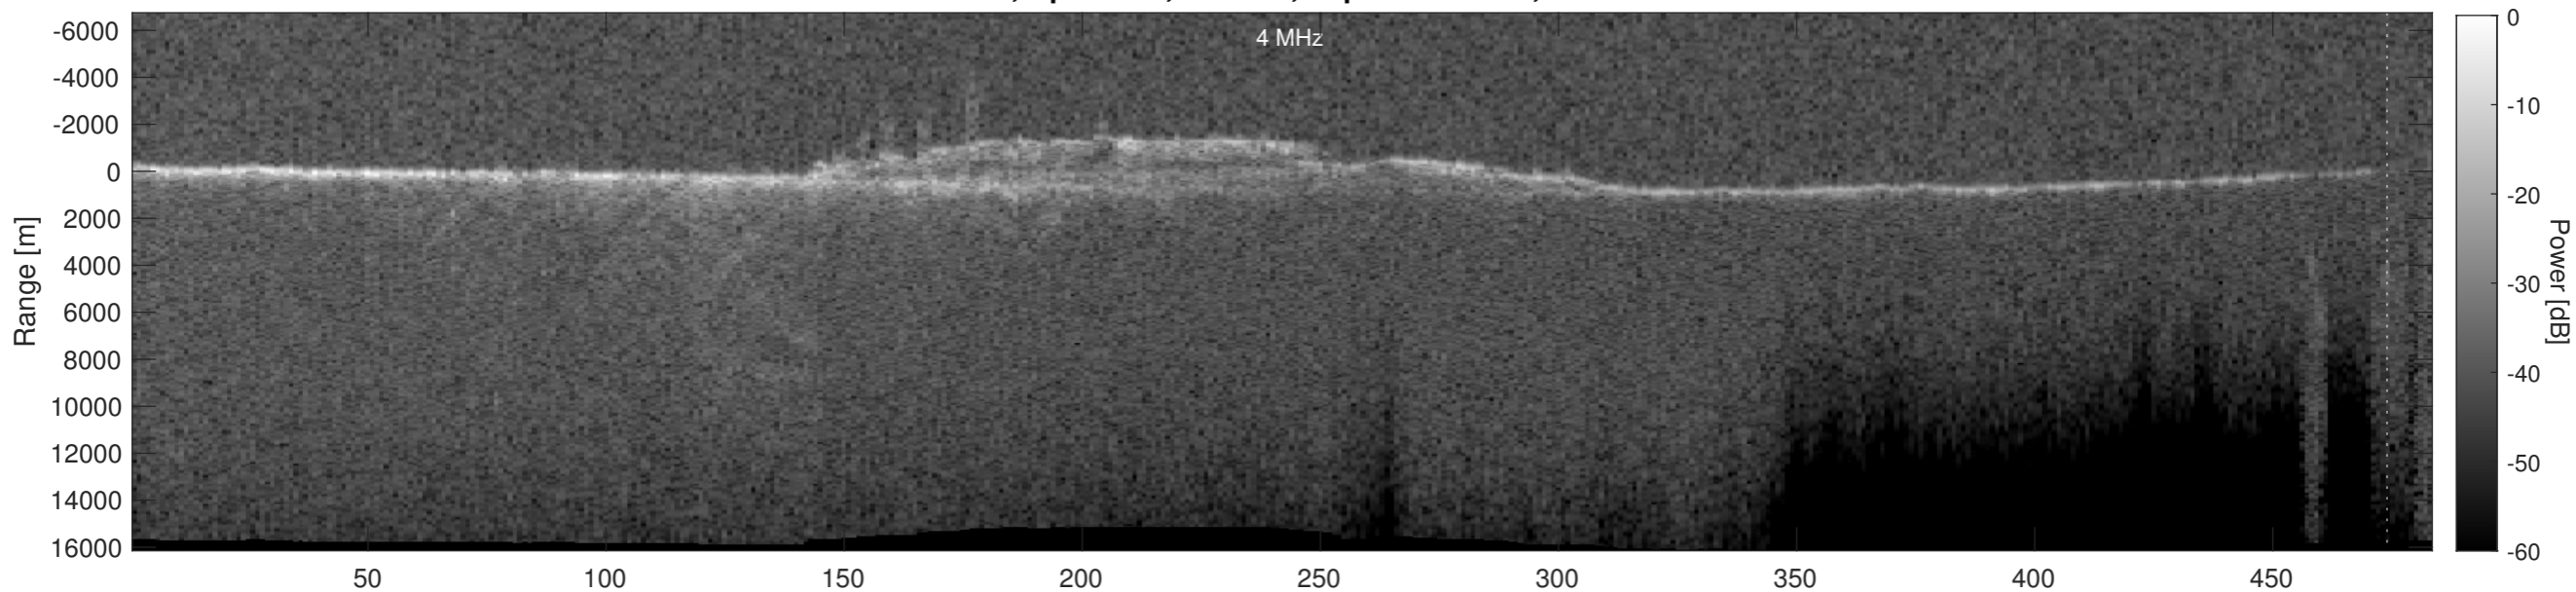

Orbit 5430, Optimized, Window, Depth-Corrected, Channel 1

Orbit 5430, Optimized, Window, Depth-Corrected, Channel 2

Orbit 5430, Depth-Corrected Cluttergram

Elevation [km]