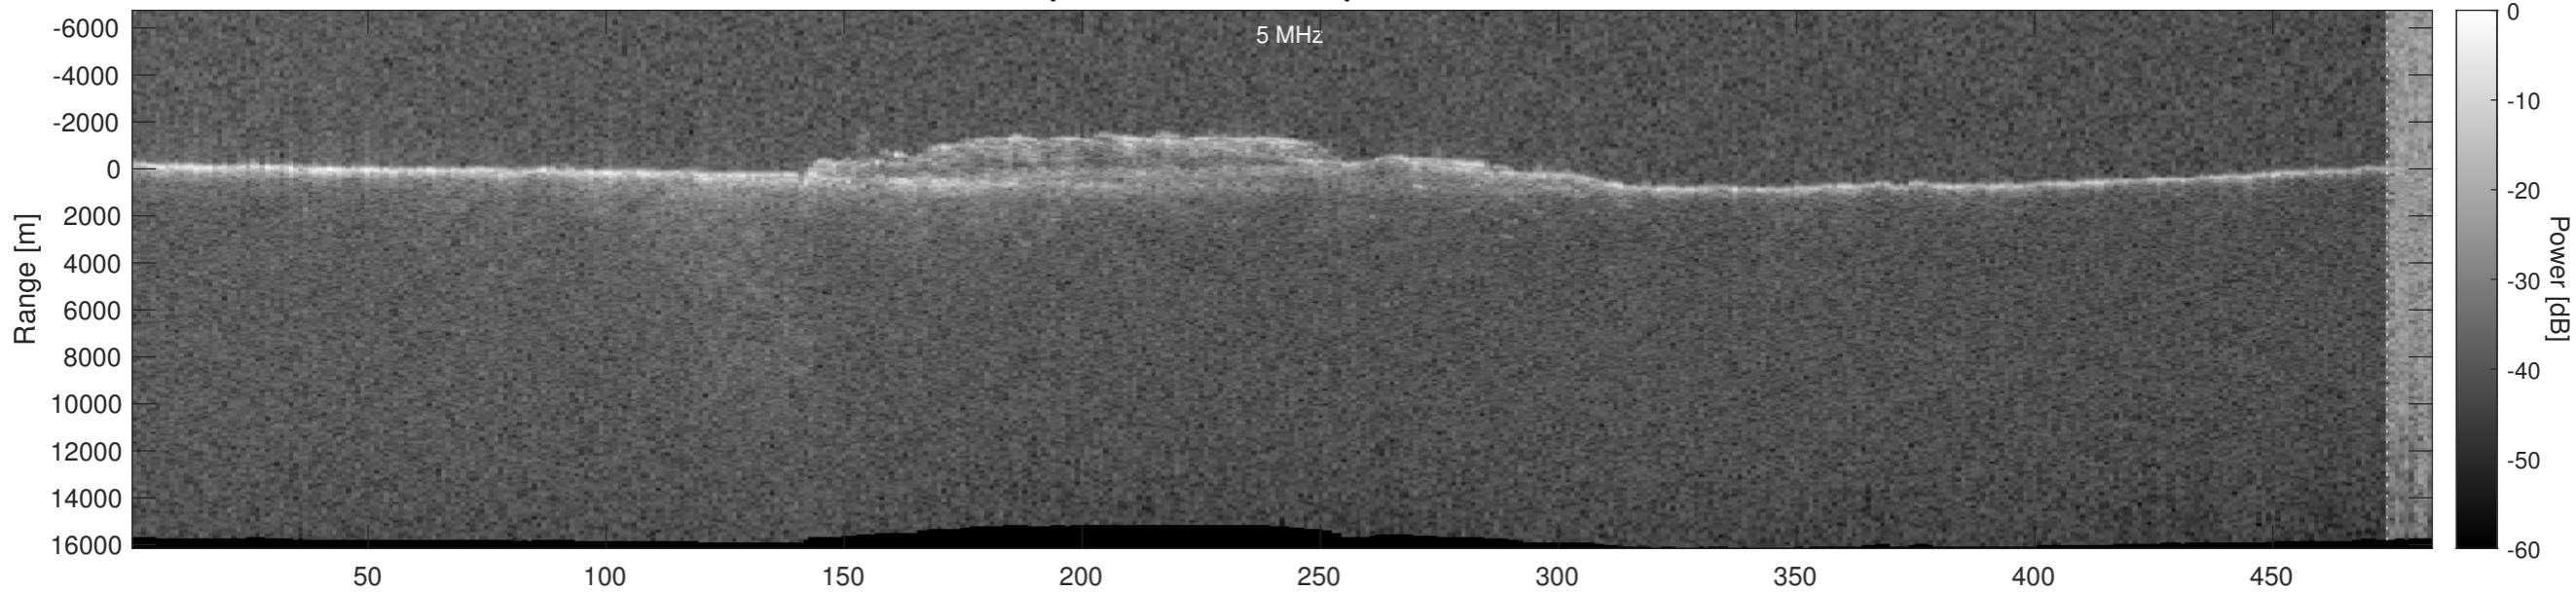

Orbit 5430, Optimized, Window, Depth-Corrected, Channel 1

Orbit 5430, Optimized, Window, Depth-Corrected, Channel 2

Orbit 5430, Depth-Corrected Cluttergram

Elevation [km]