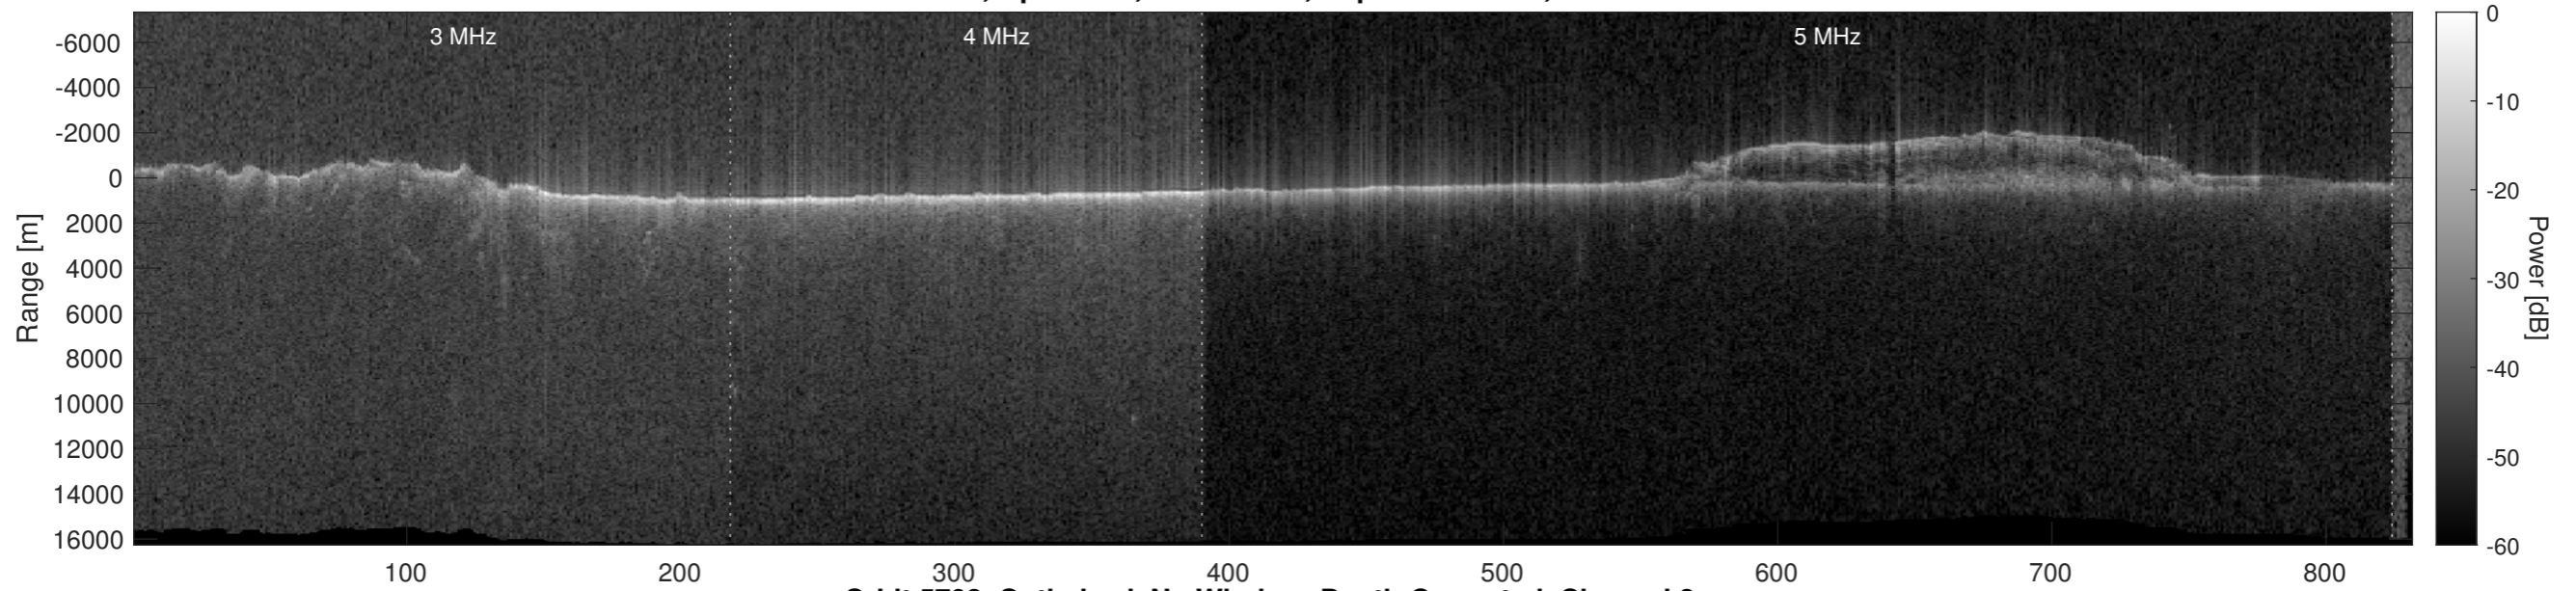

**Orbit 5708, Optimized, No Window, Depth-Corrected, Channel 1**

**Orbit 5708, Optimized, No Window, Depth-Corrected, Channel 2**

**Orbit 5708, Depth-Corrected Cluttergram**

Frame

Elevation [km]