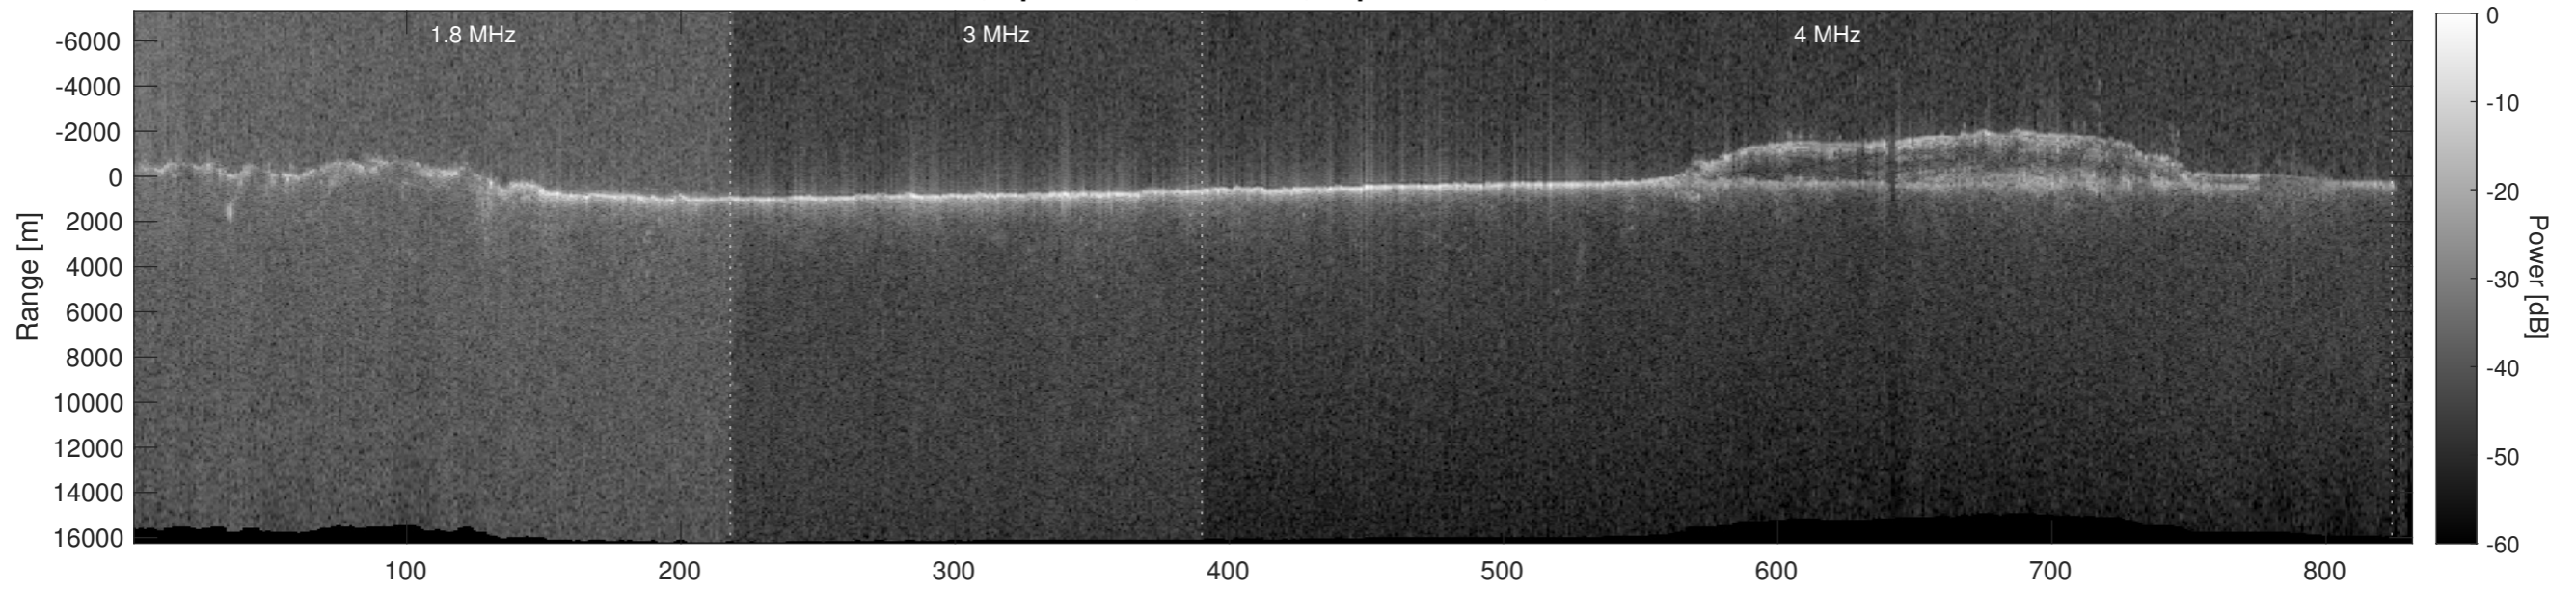

**Orbit 5708, Optimized, No Window, Depth-Corrected, Channel 1**

**Orbit 5708, Optimized, No Window, Depth-Corrected, Channel 2**

**Orbit 5708, Depth-Corrected Cluttergram**

Frame

Elevation [km]