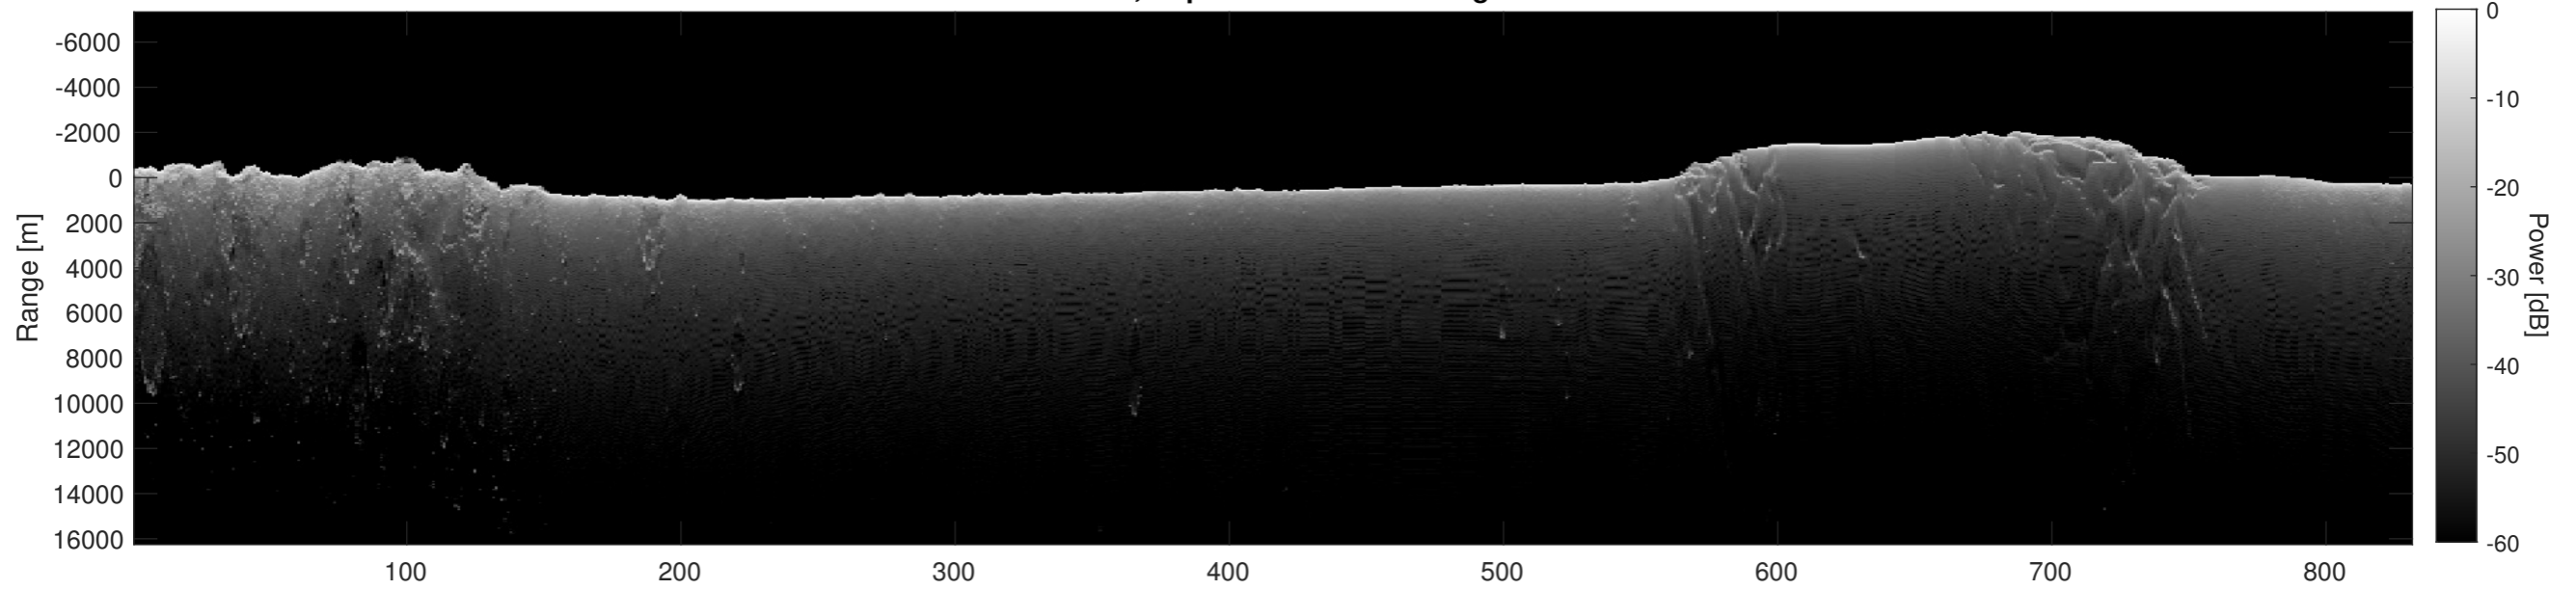

**Orbit 5708, Optimized, No Window, Depth-Corrected, Channel 1**

**Orbit 5708, Optimized, No Window, Depth-Corrected, Channel 2**

**Orbit 5708, Depth-Corrected Cluttergram**

Frame

Elevation [km]