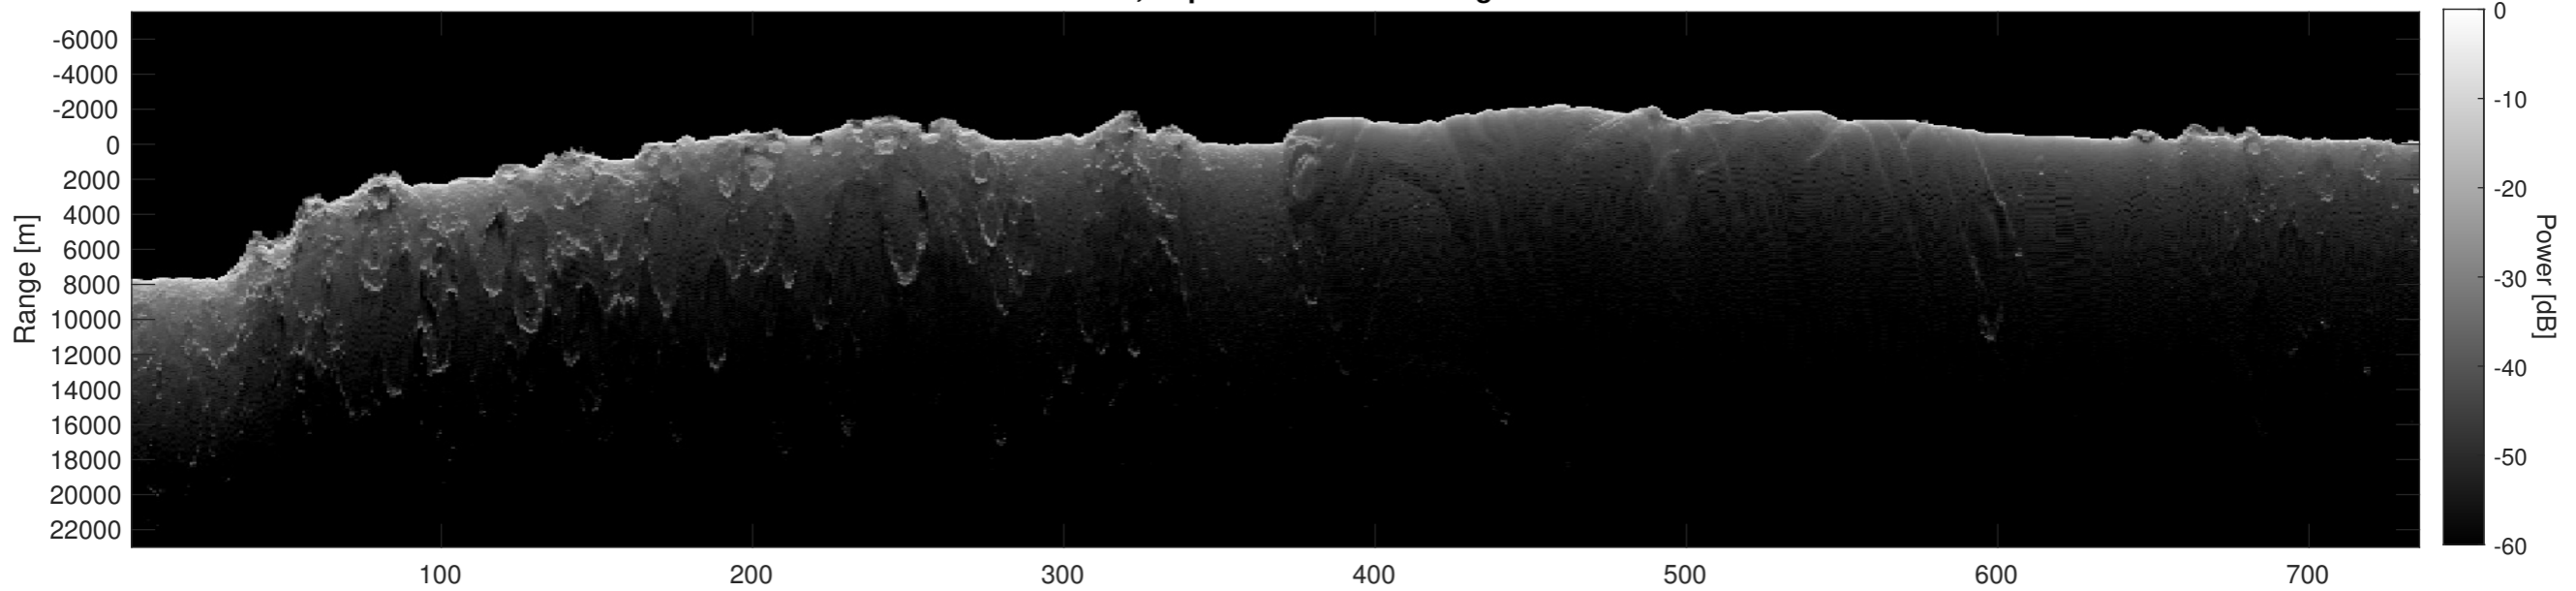

Orbit 6607, Optimized, No Window, Depth-Corrected, Channel 1

Orbit 6607, Optimized, No Window, Depth-Corrected, Channel 2

Orbit 6607, Depth-Corrected Cluttergram

Frame