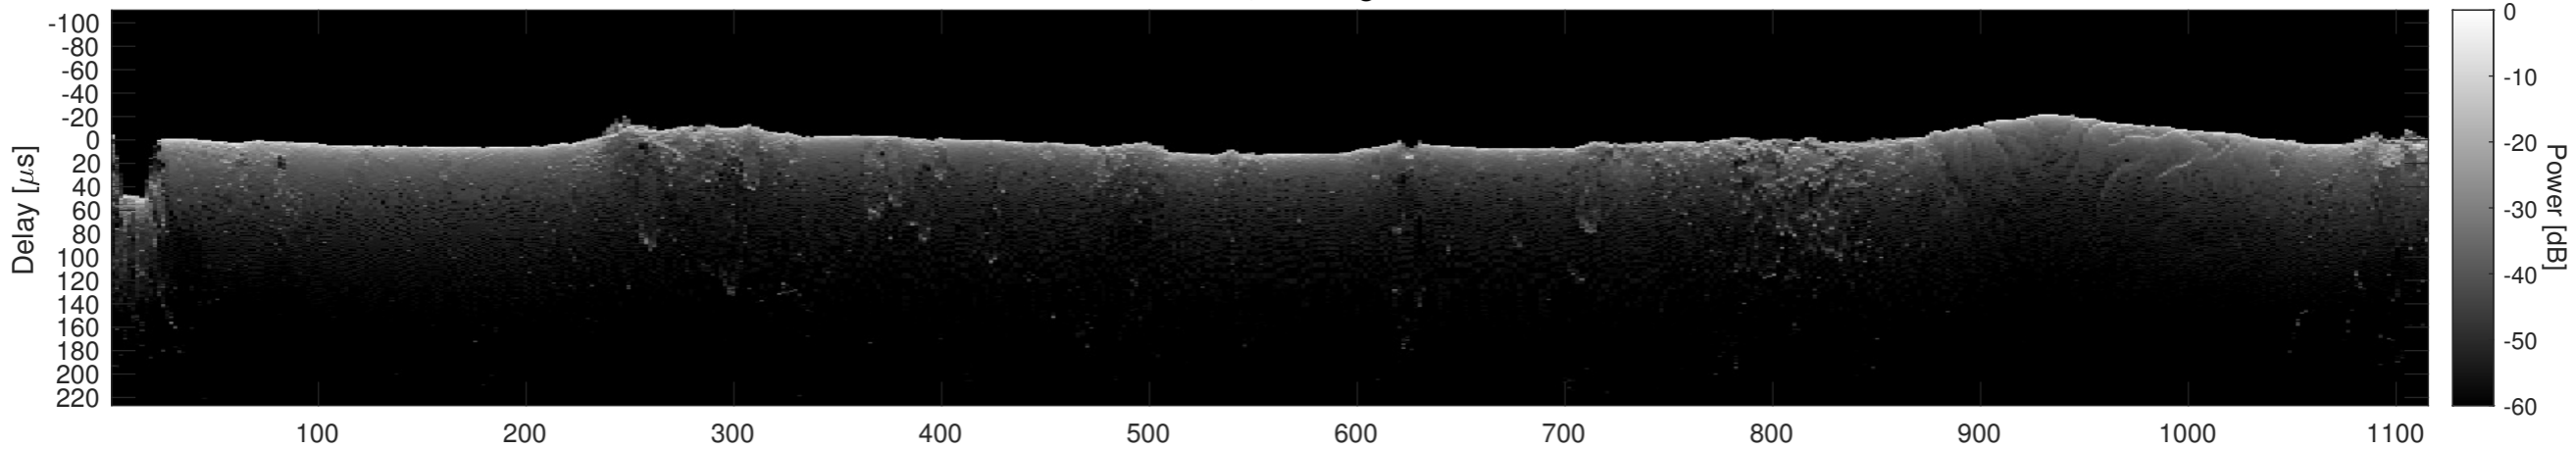

Orbit 6830, Window, Channel 2, Uncorrected

Orbit 6830, Window, Channel 2, Chapman

Orbit 6830, Window, Channel 2, Optimized

Orbit 6830, Cluttergram

Frame