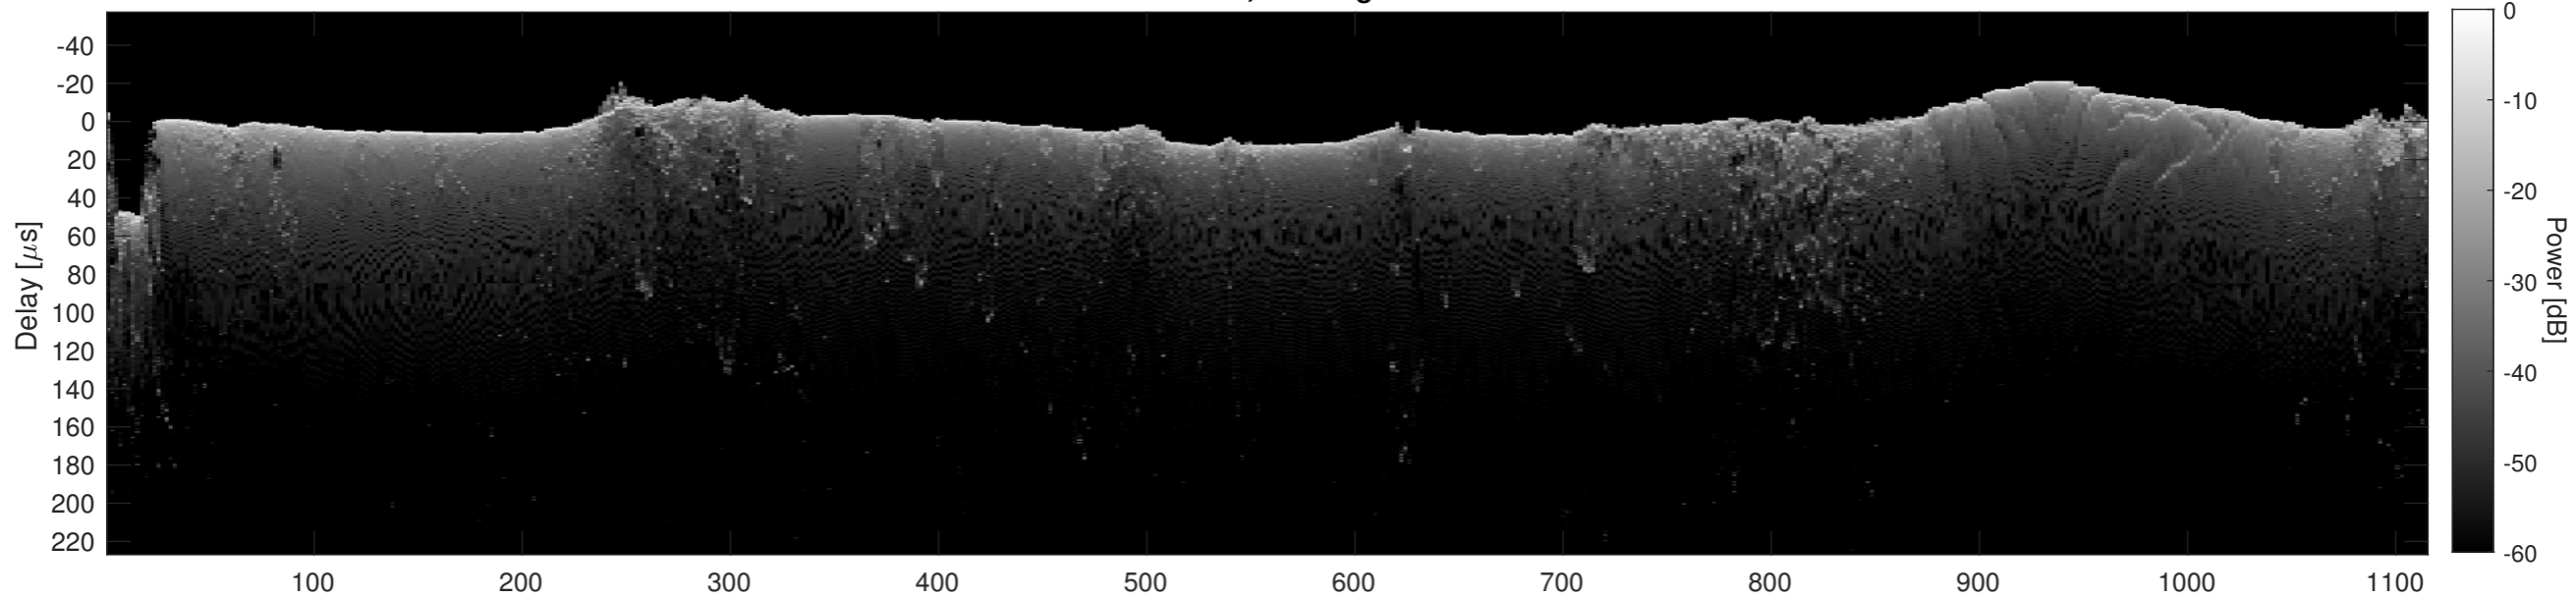

Orbit 6830, Optimized, No Window, Channel 1

Orbit 6830, Optimized, No Window, Channel 2

Orbit 6830, Cluttergram

Frame