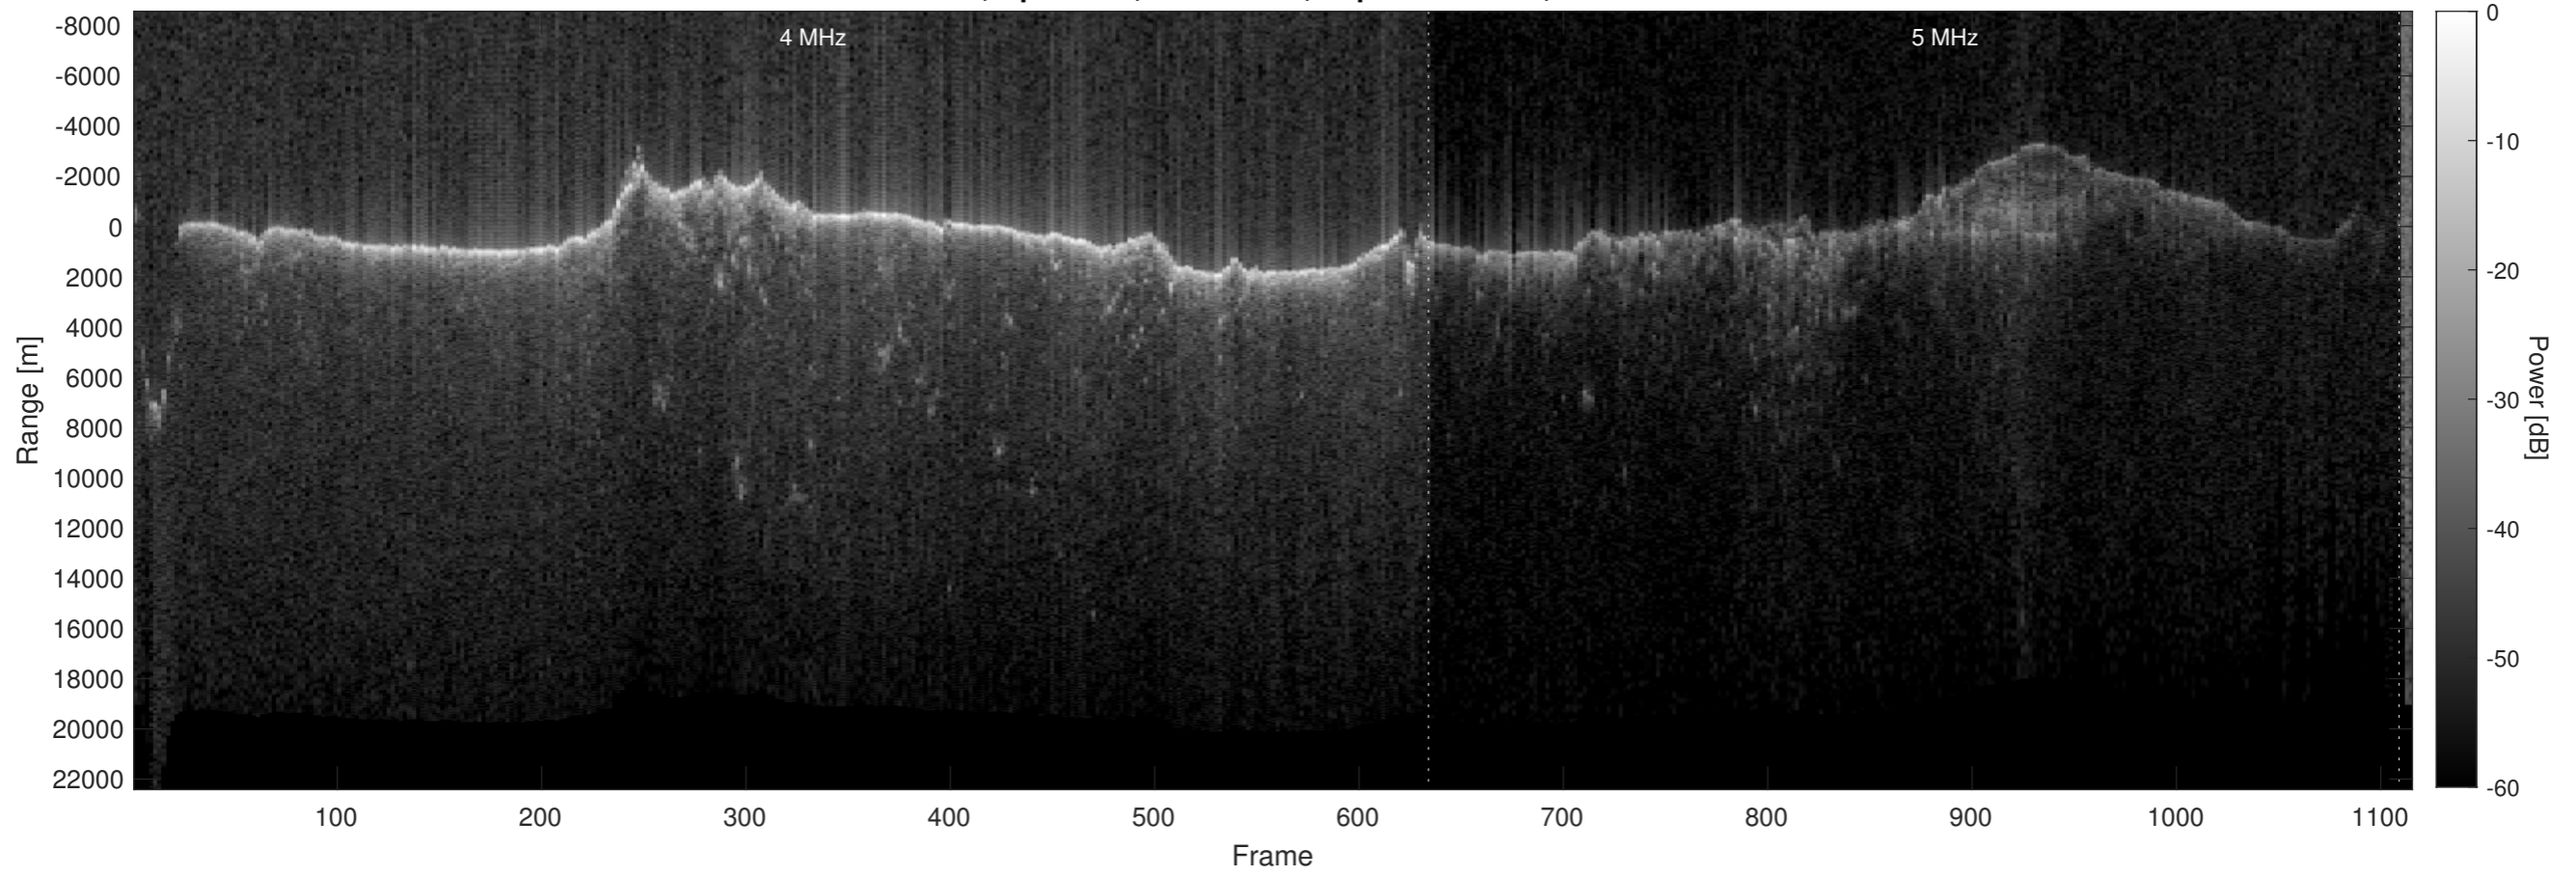

Orbit 6830, Optimized, No Window, Depth-Corrected, Channel 1

Orbit 6830, Optimized, No Window, Depth-Corrected, Channel 2