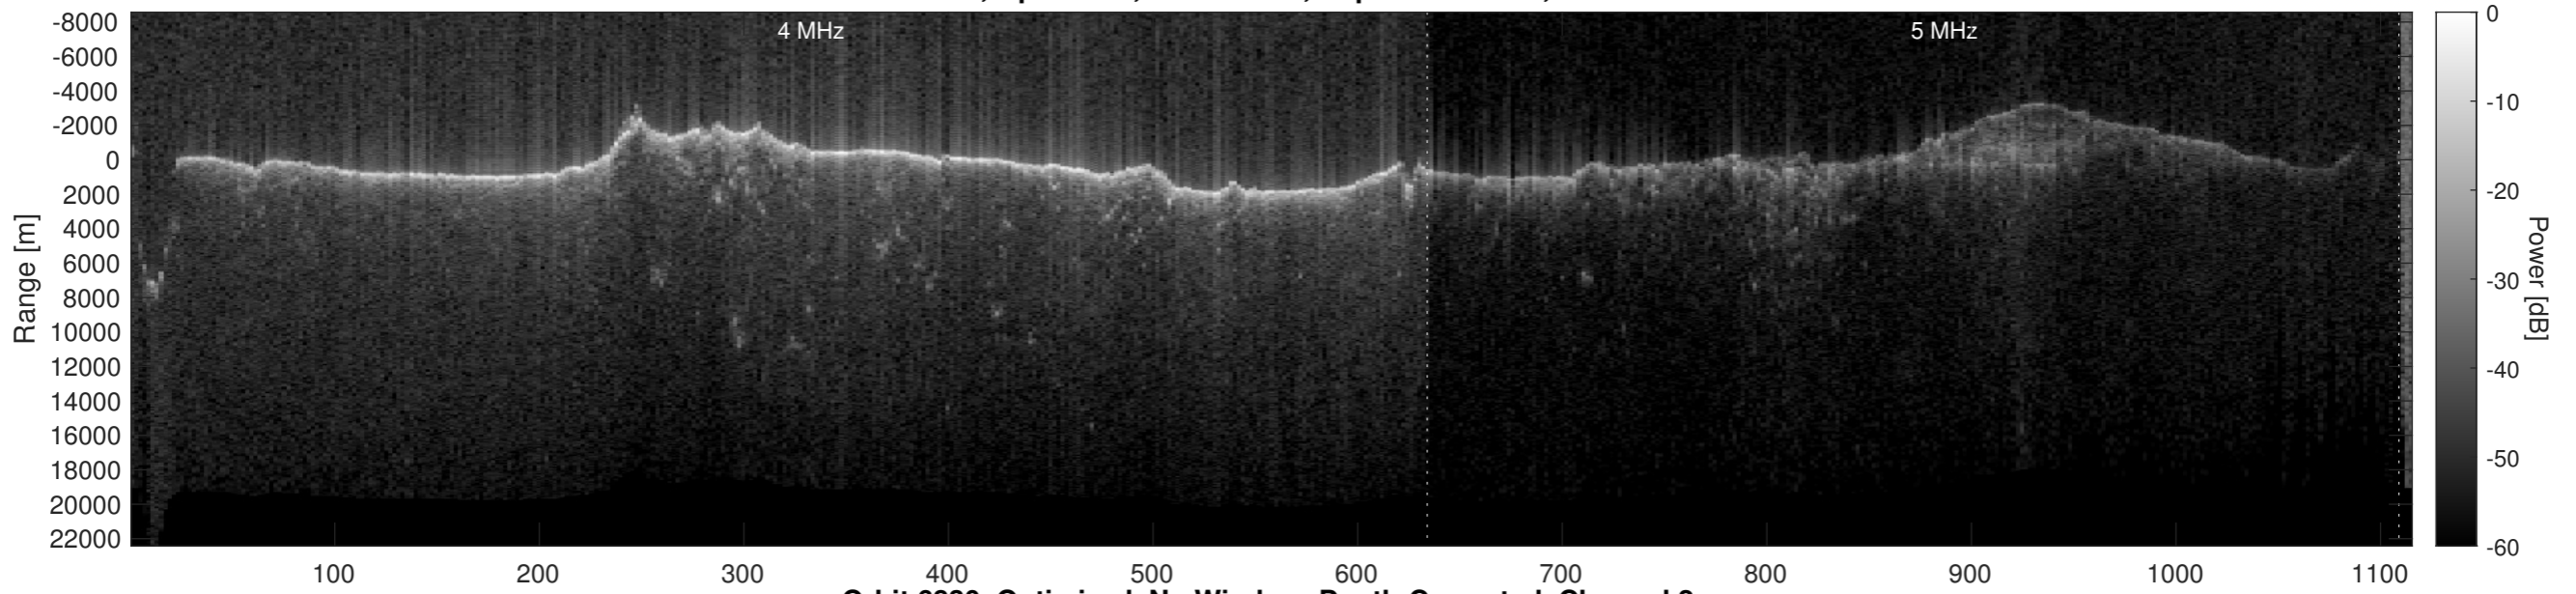

Orbit 6830, Optimized, No Window, Depth-Corrected, Channel 1

Orbit 6830, Optimized, No Window, Depth-Corrected, Channel 2

Orbit 6830, Depth-Corrected Cluttergram

Frame