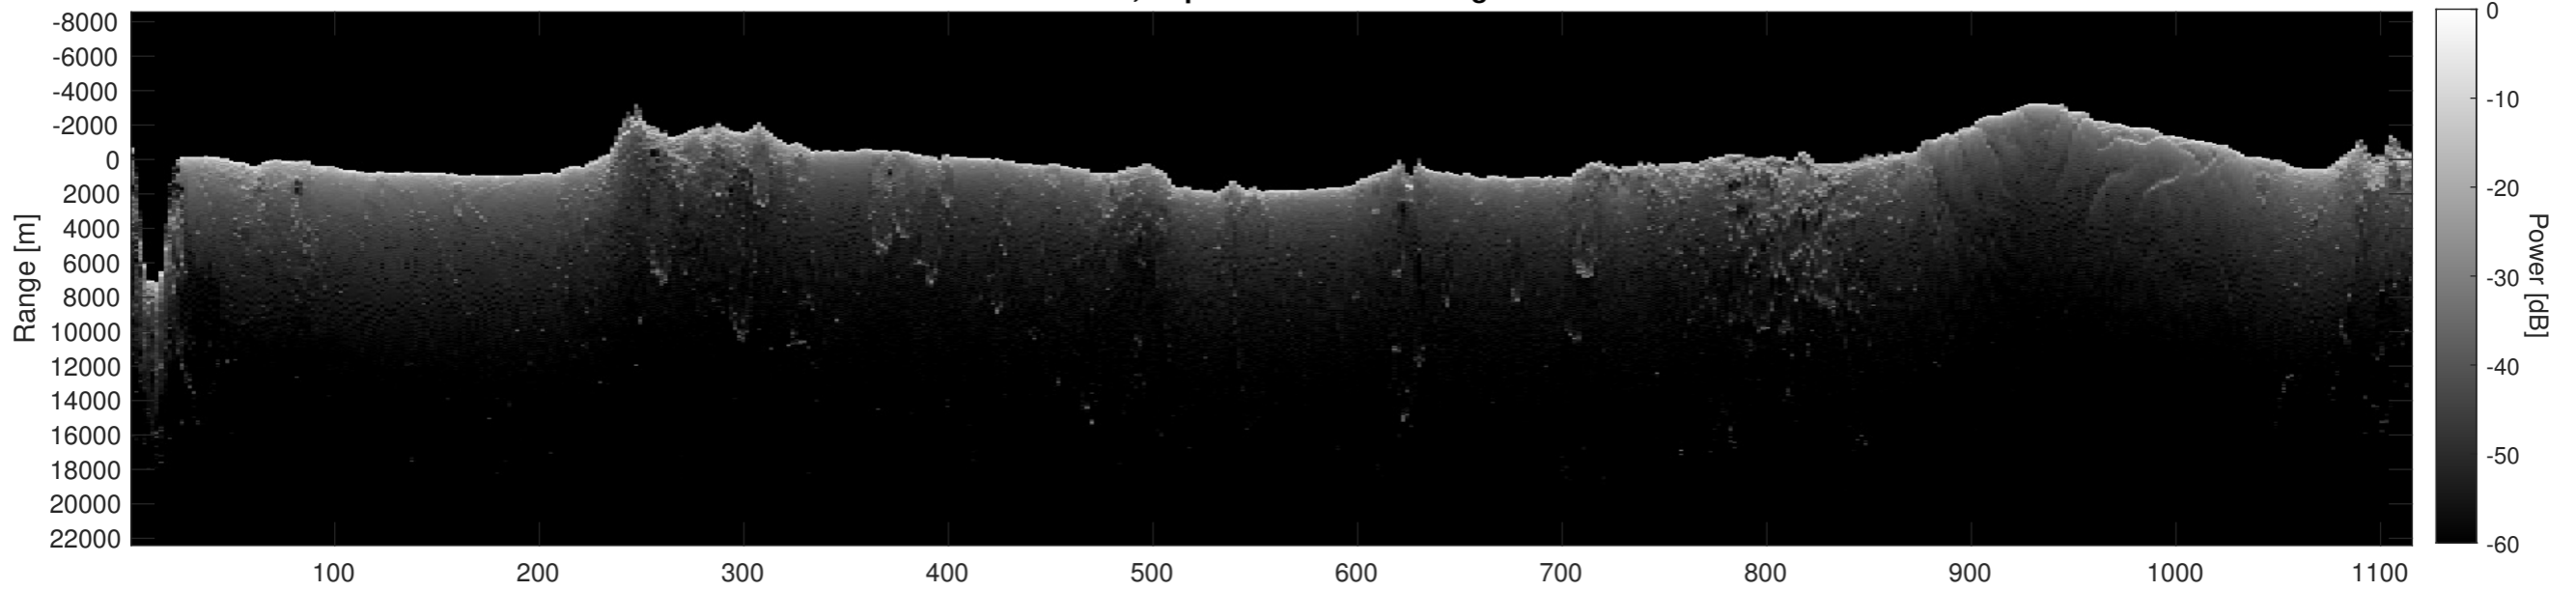

Orbit 6830, Optimized, No Window, Depth-Corrected, Channel 1

Orbit 6830, Optimized, No Window, Depth-Corrected, Channel 2

Orbit 6830, Depth-Corrected Cluttergram

Frame