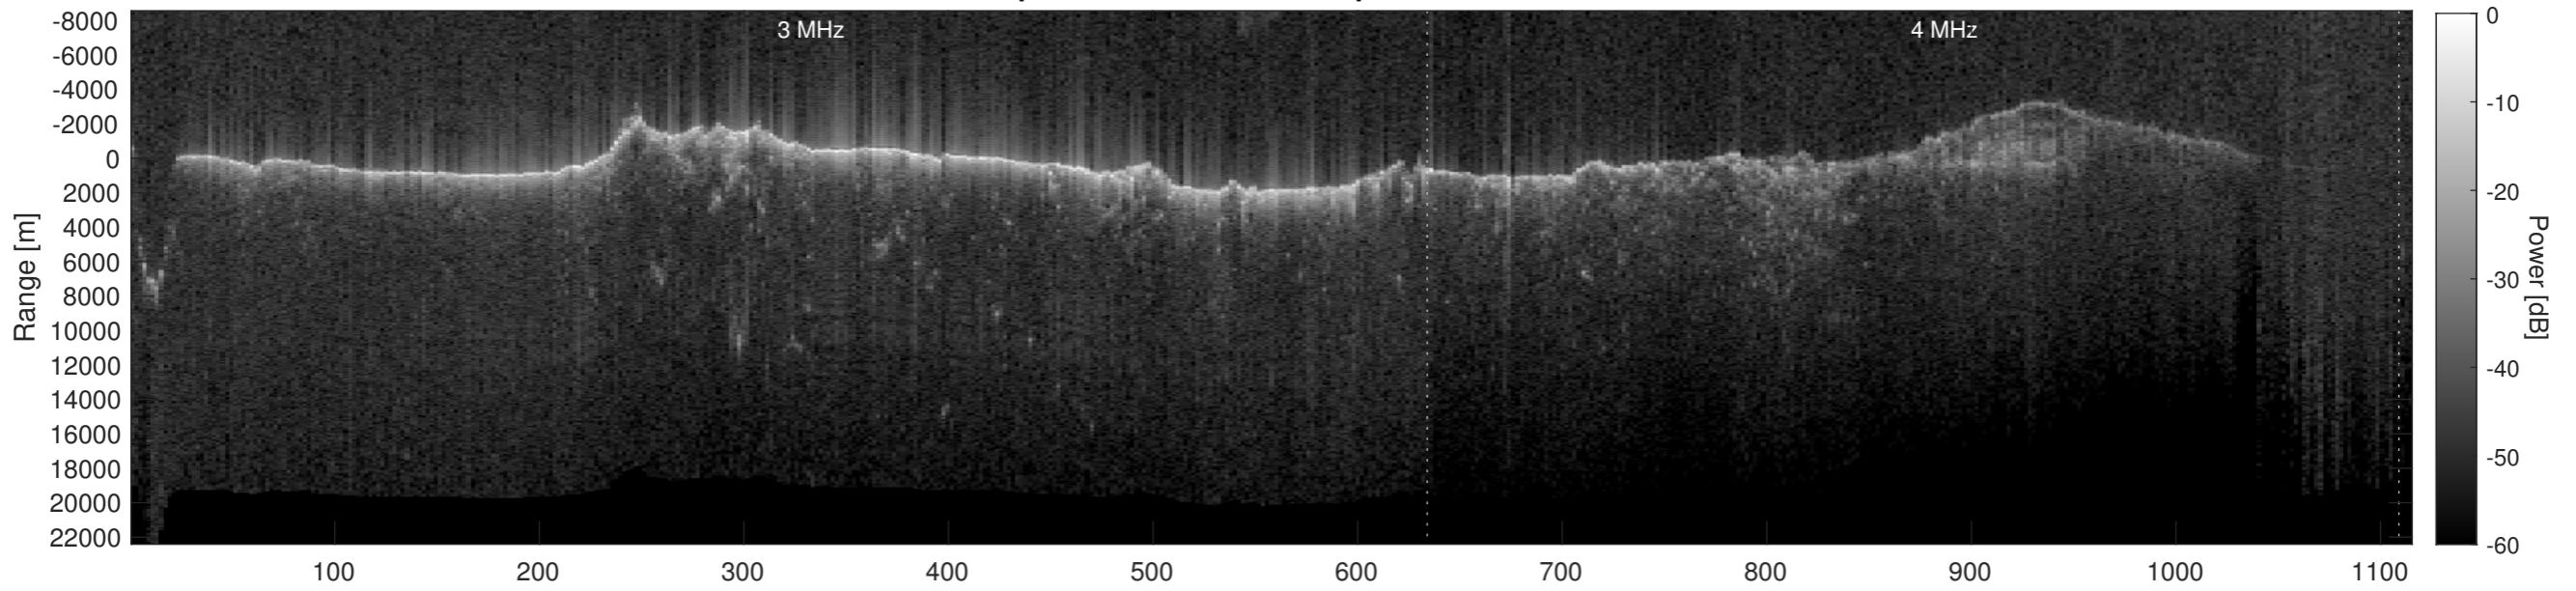

Orbit 6830, Optimized, No Window, Depth-Corrected, Channel 1

Orbit 6830, Optimized, No Window, Depth-Corrected, Channel 2

Orbit 6830, Depth-Corrected Cluttergram

Frame