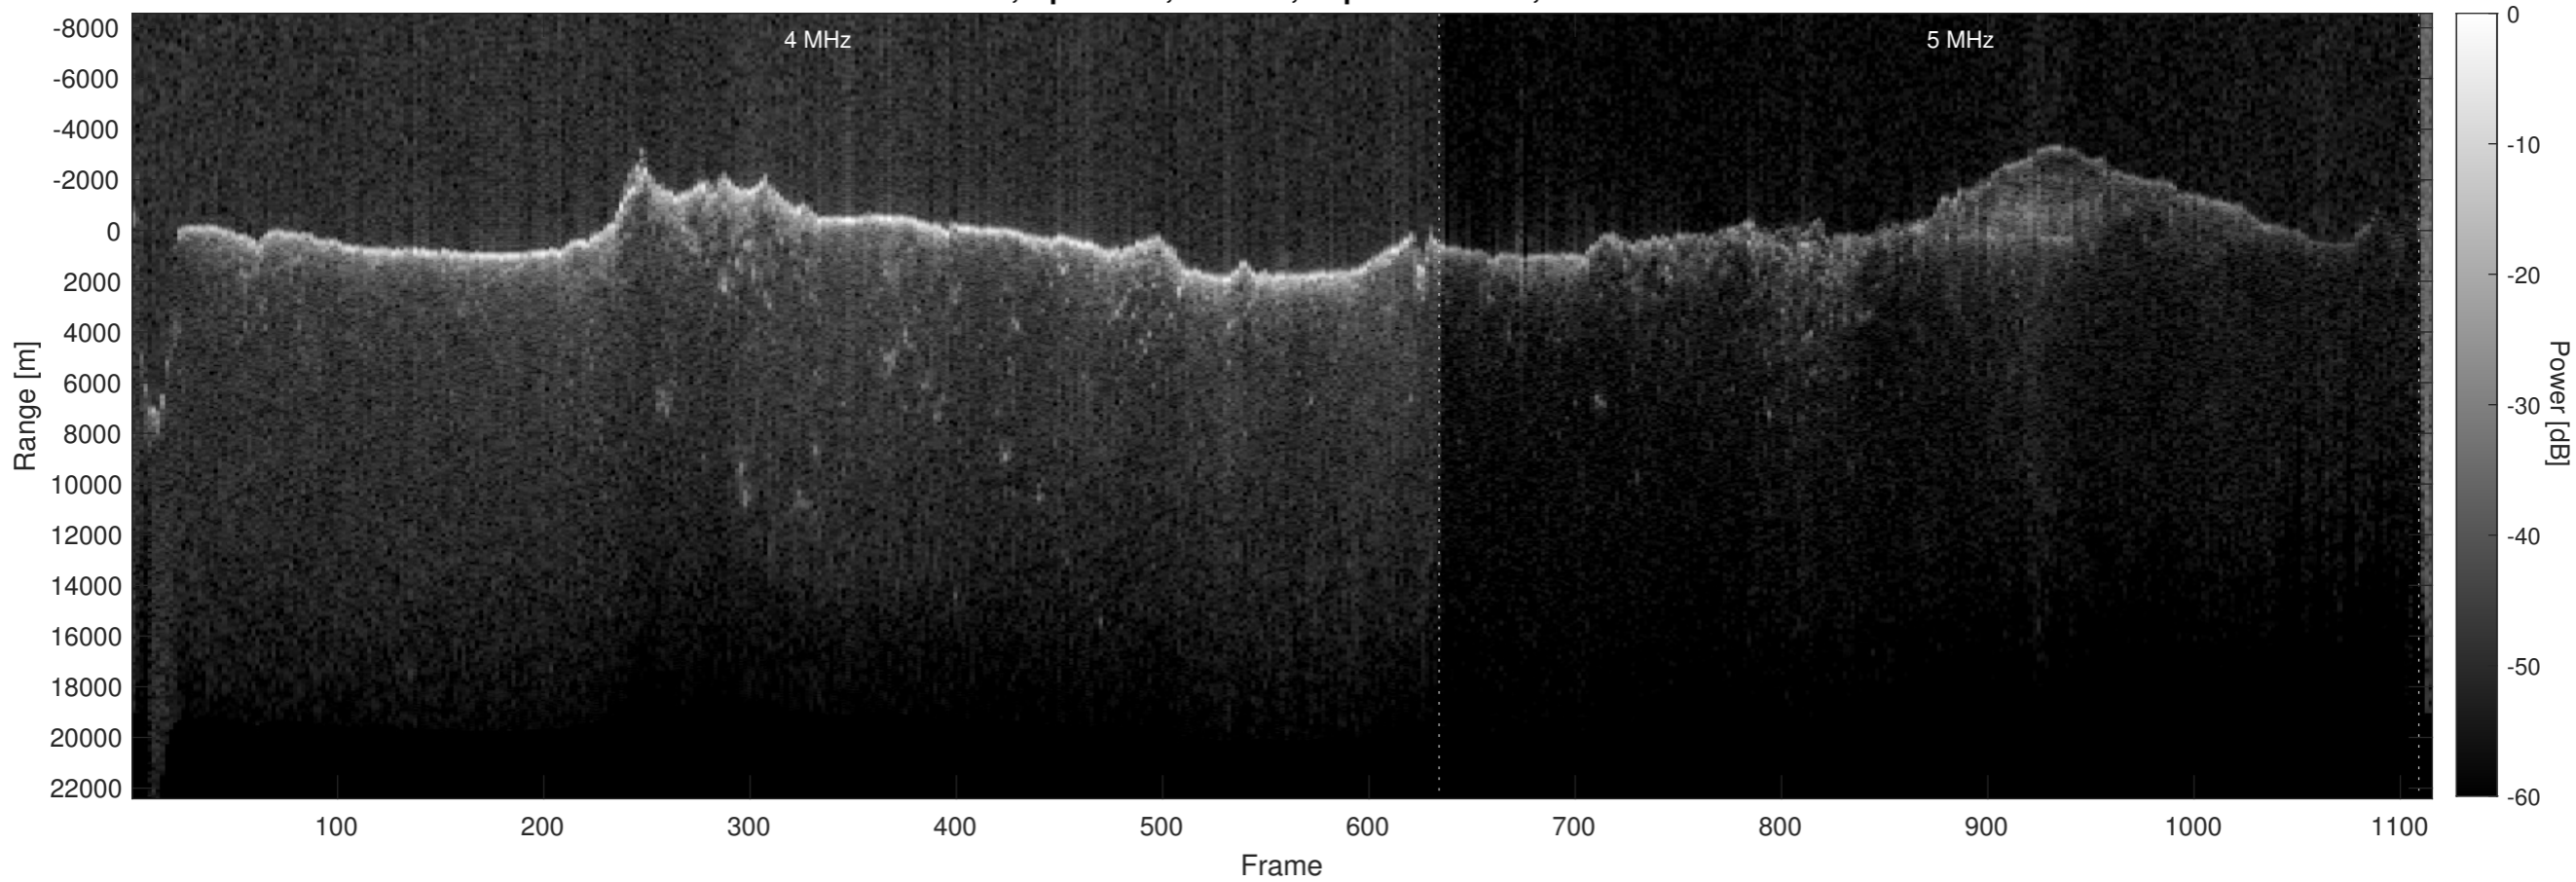

Orbit 6830, Optimized, Window, Depth-Corrected, Channel 1

Orbit 6830, Optimized, Window, Depth-Corrected, Channel 2