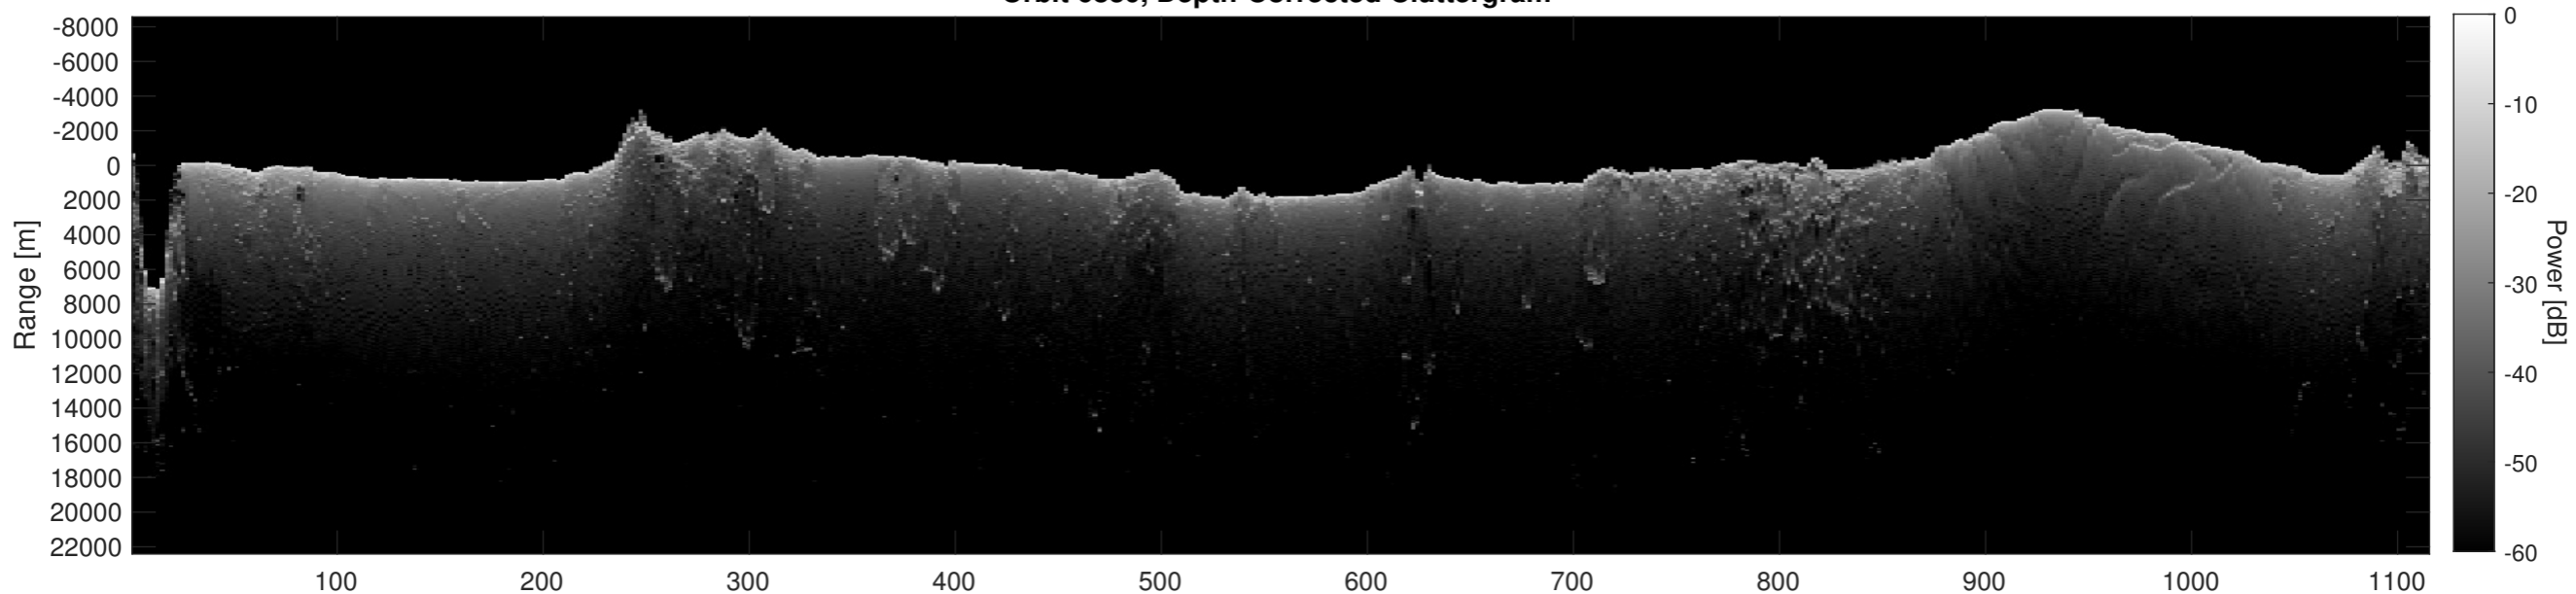

Orbit 6830, Optimized, Window, Depth-Corrected, Channel 1

Orbit 6830, Optimized, Window, Depth-Corrected, Channel 2

Orbit 6830, Depth-Corrected Cluttergram

Frame