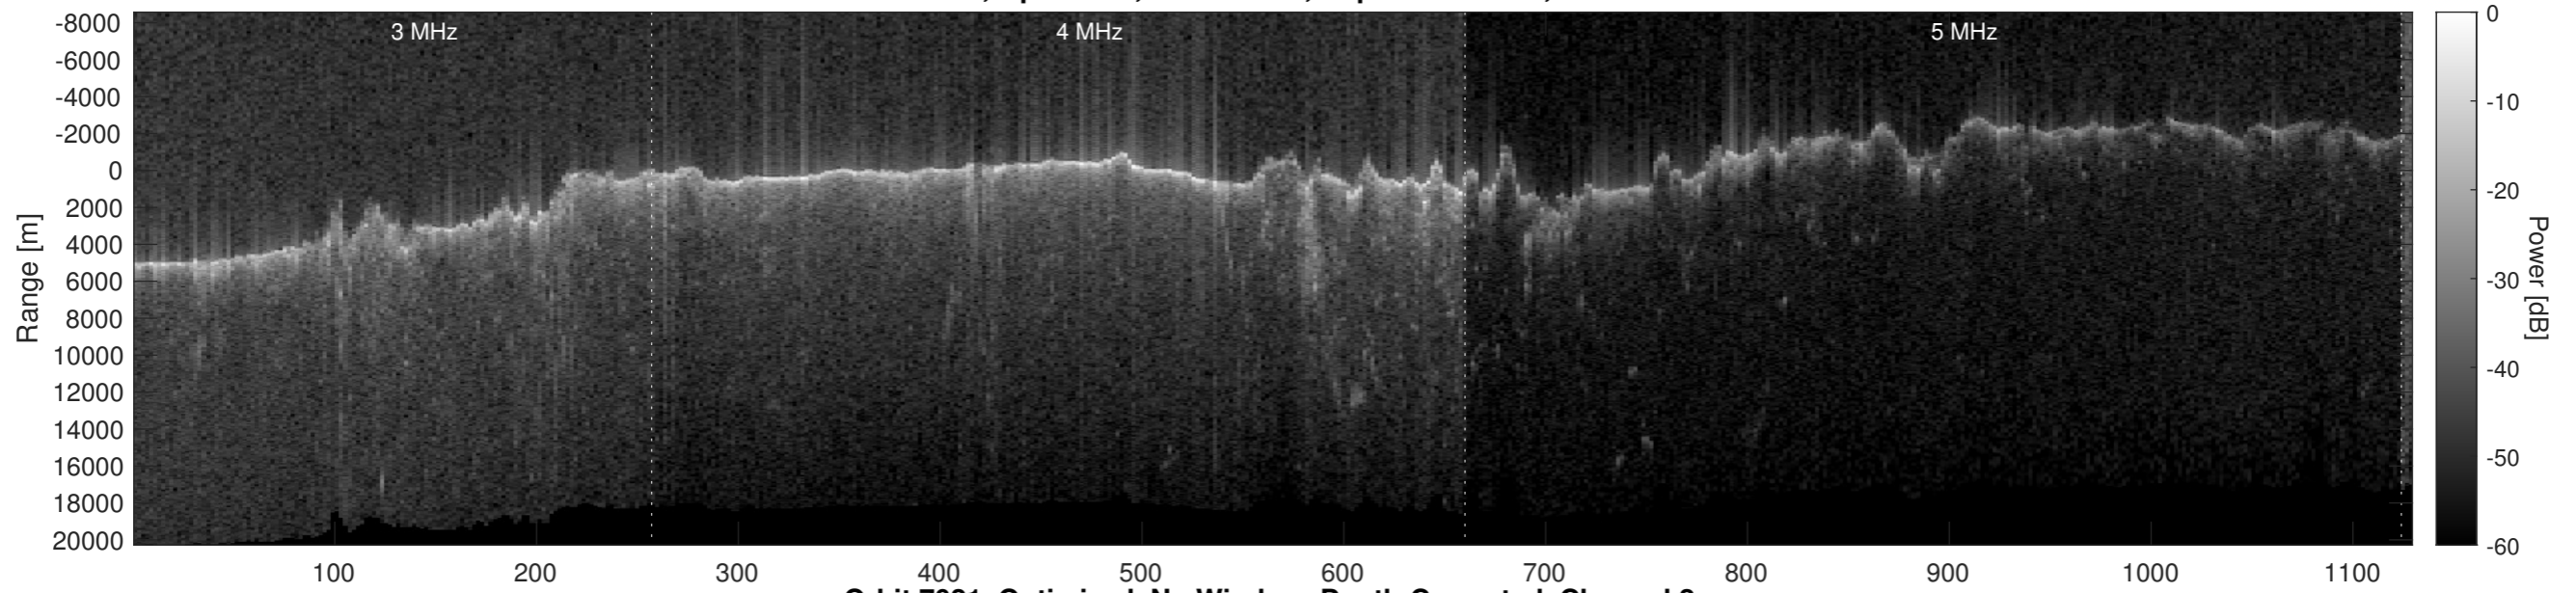

Orbit 7021, Optimized, No Window, Depth-Corrected, Channel 1

Orbit 7021, Optimized, No Window, Depth-Corrected, Channel 2

Orbit 7021, Depth-Corrected Cluttergram

Frame