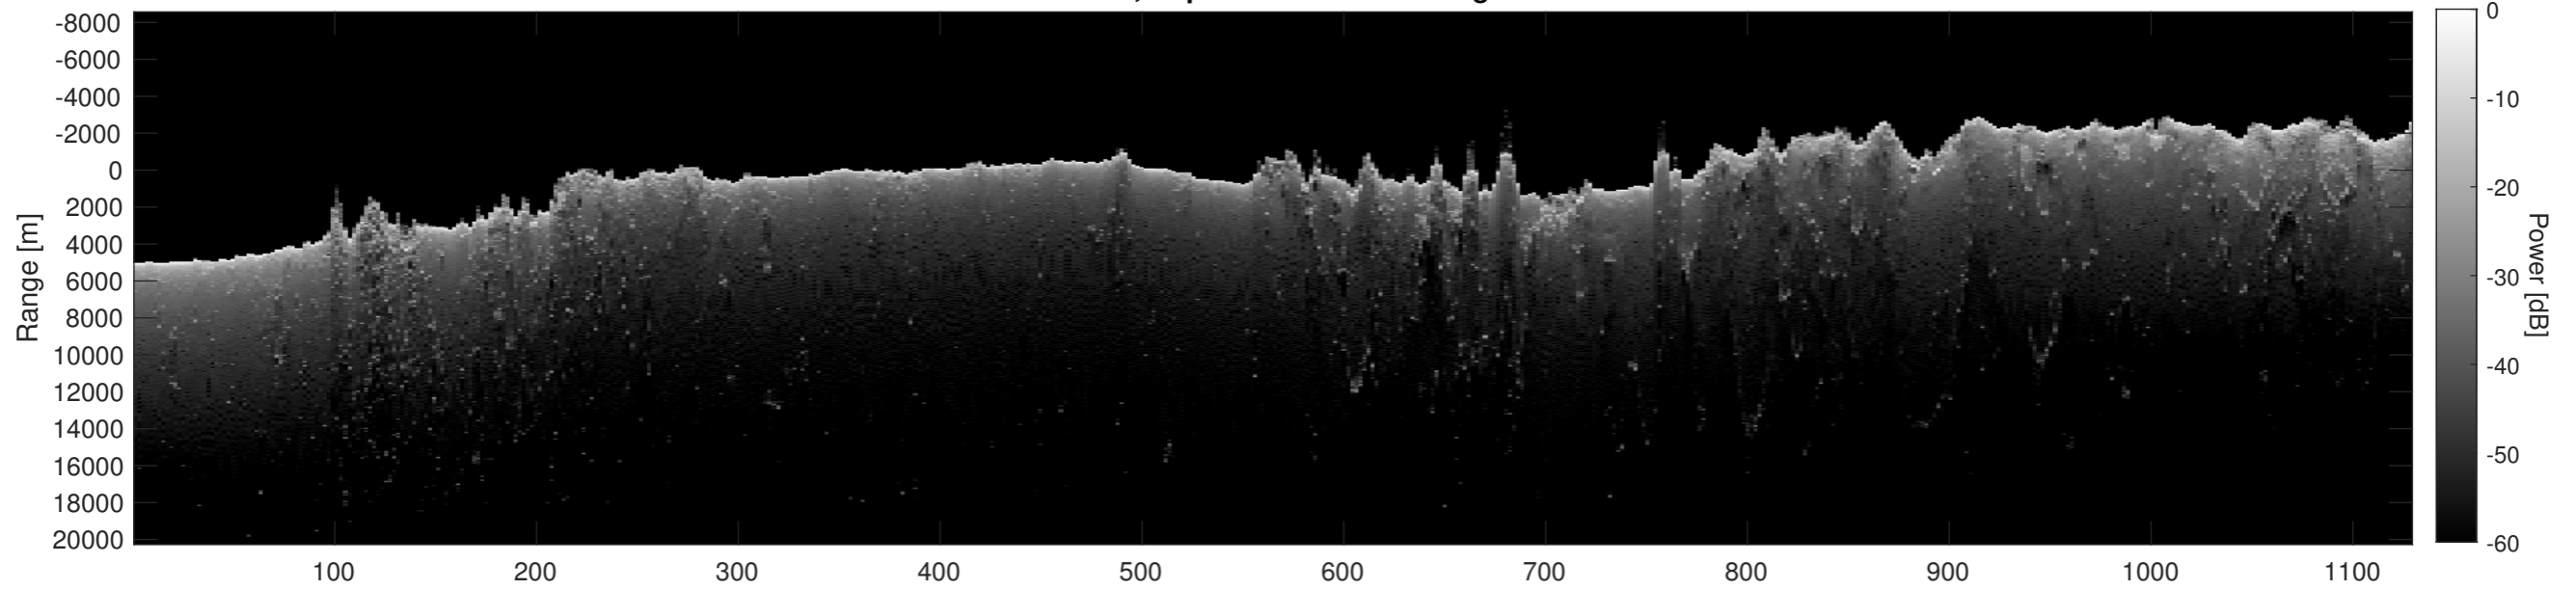

Orbit 7021, Optimized, No Window, Depth-Corrected, Channel 1

Orbit 7021, Optimized, No Window, Depth-Corrected, Channel 2

Orbit 7021, Depth-Corrected Cluttergram

Frame