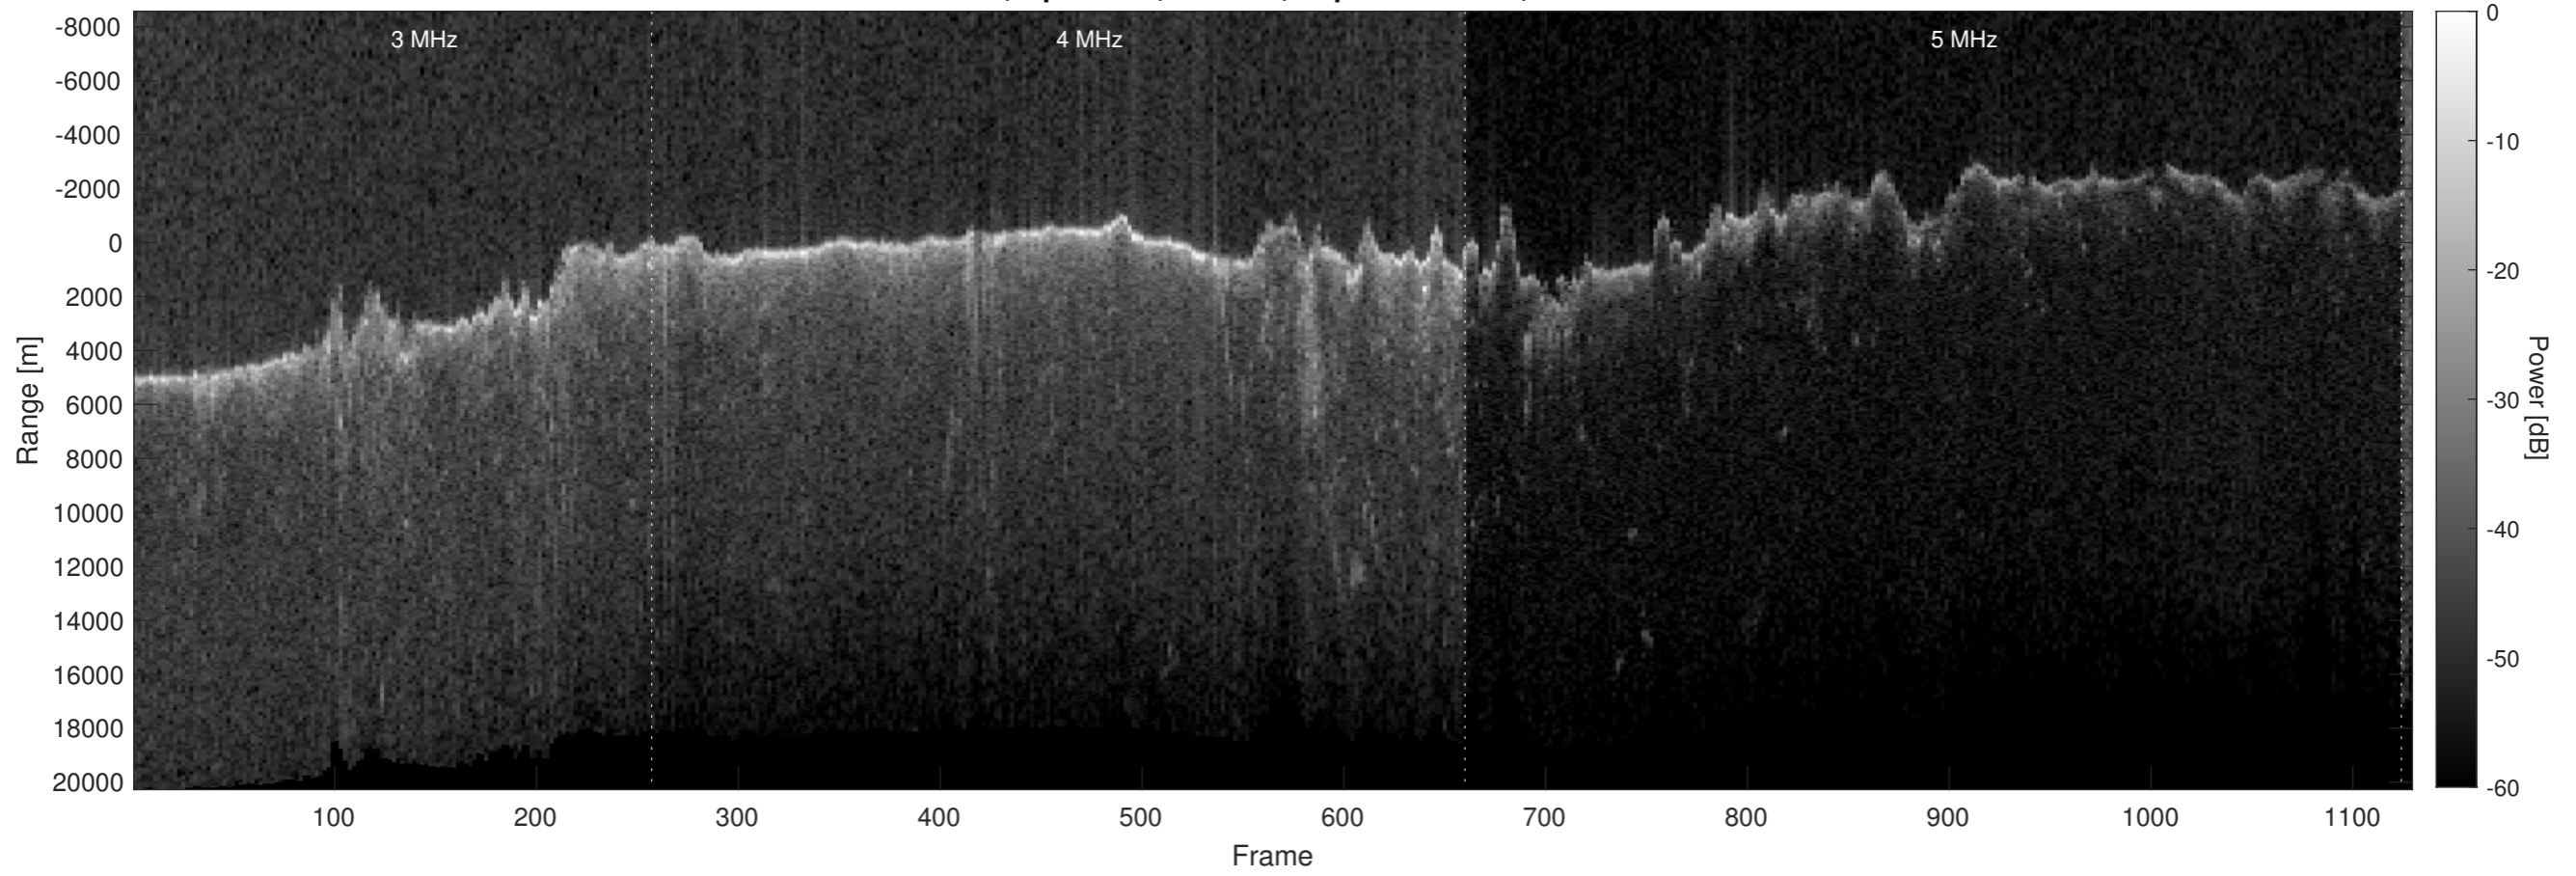

Orbit 7021, Optimized, Window, Depth-Corrected, Channel 1

Orbit 7021, Optimized, Window, Depth-Corrected, Channel 2