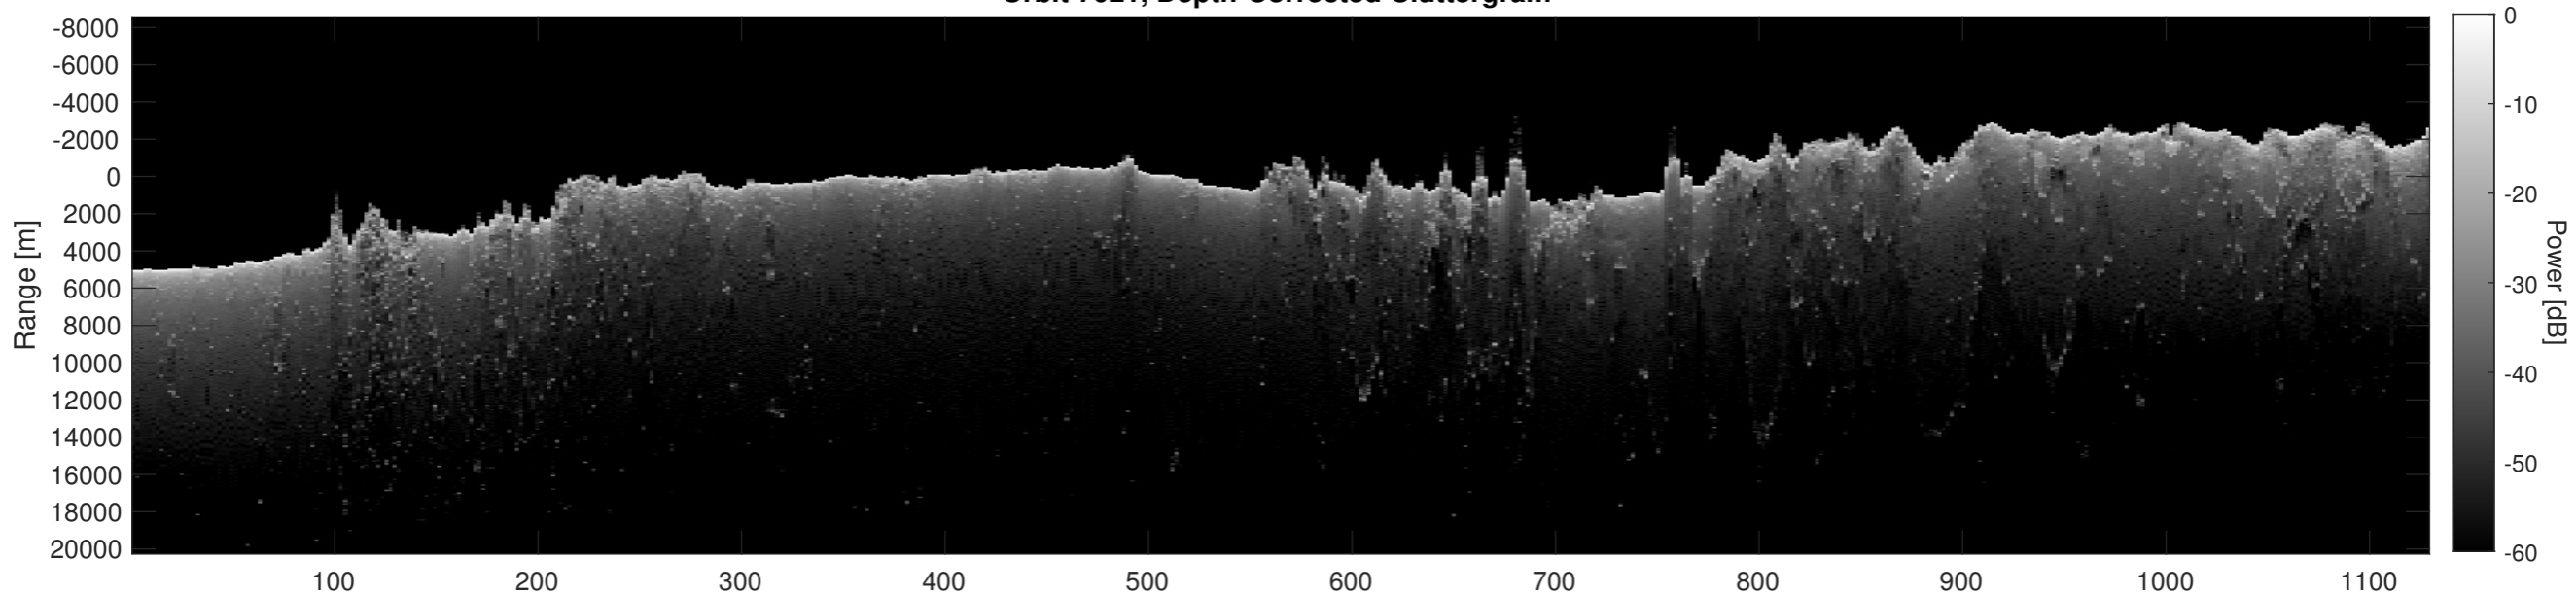

Orbit 7021, Optimized, Window, Depth-Corrected, Channel 1

Orbit 7021, Optimized, Window, Depth-Corrected, Channel 2

Orbit 7021, Depth-Corrected Cluttergram

Frame