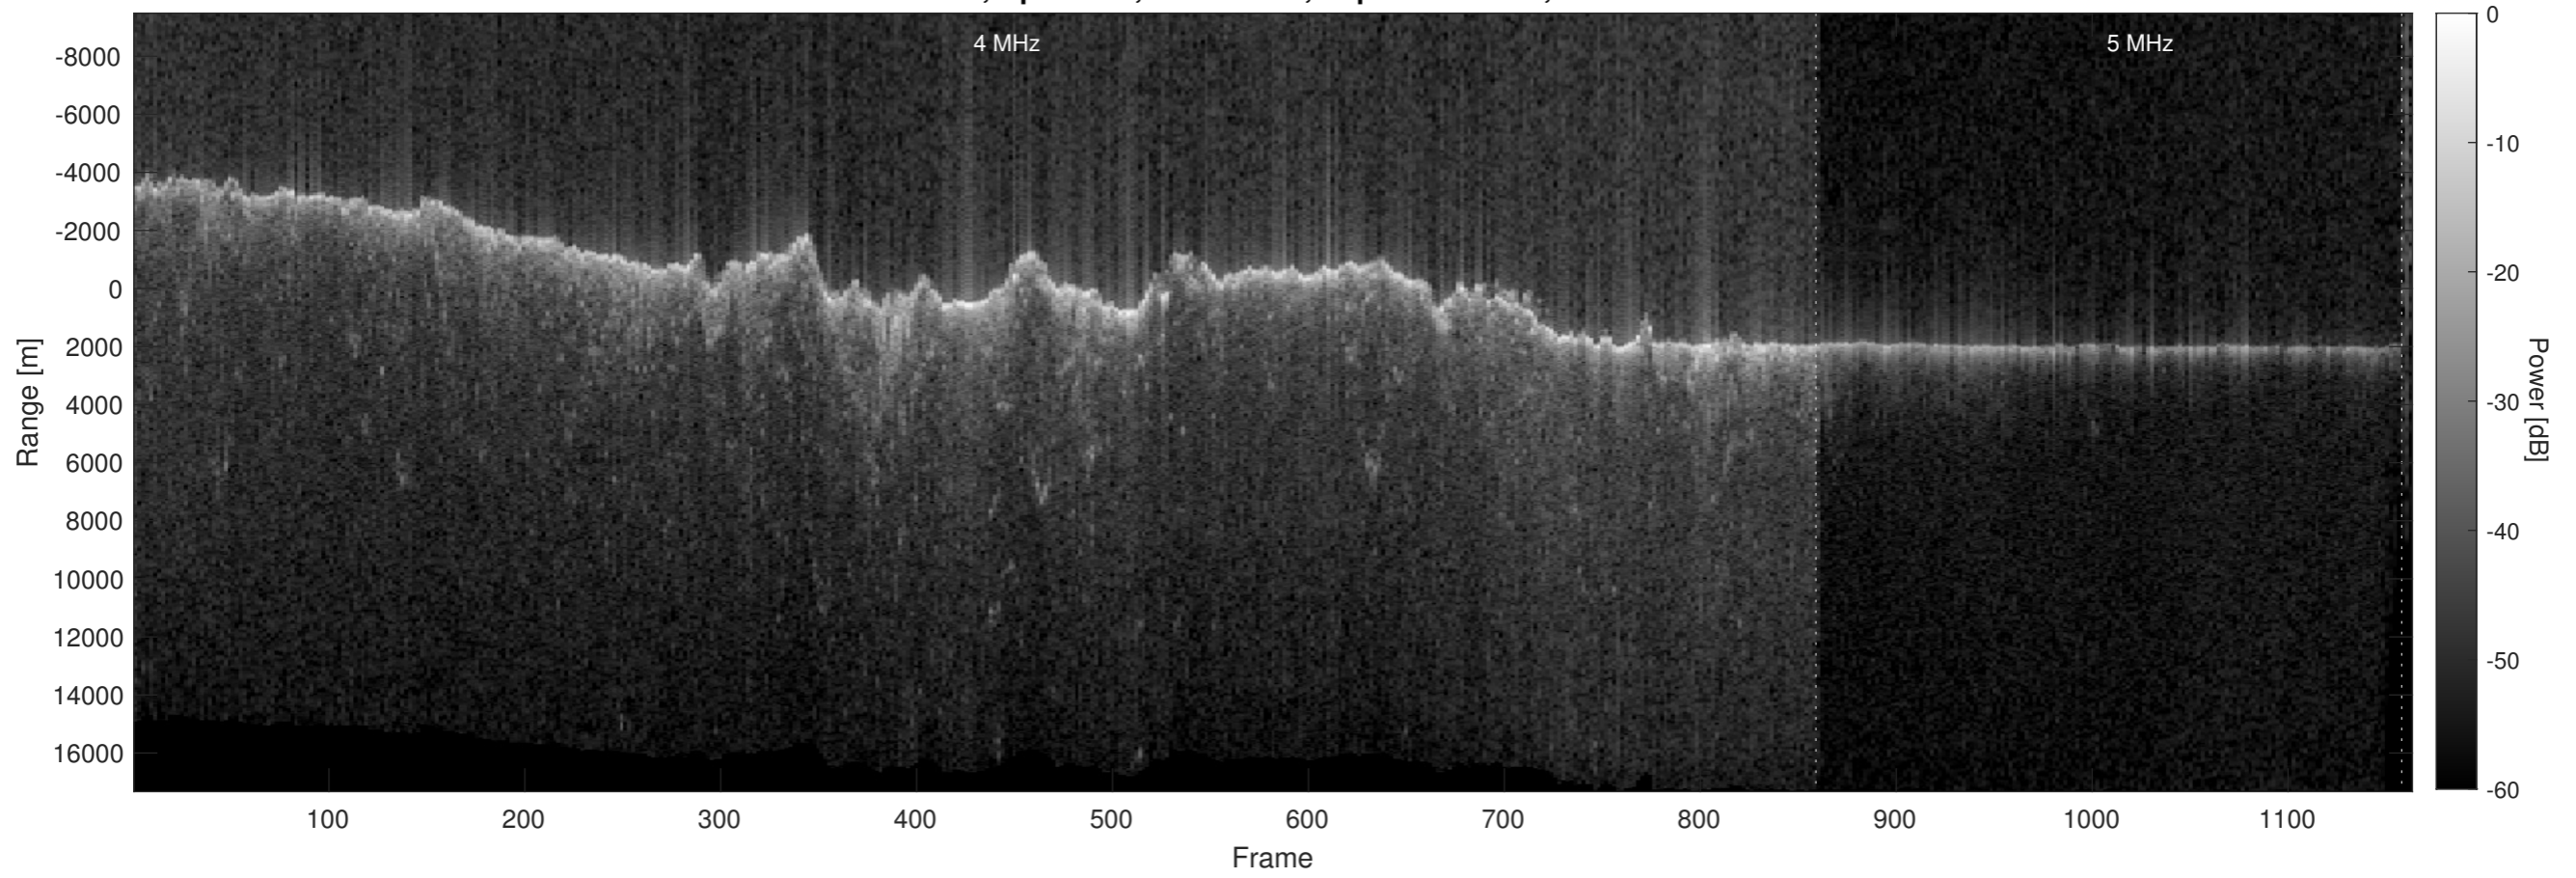

Orbit 8039, Optimized, No Window, Depth-Corrected, Channel 1

Orbit 8039, Optimized, No Window, Depth-Corrected, Channel 2