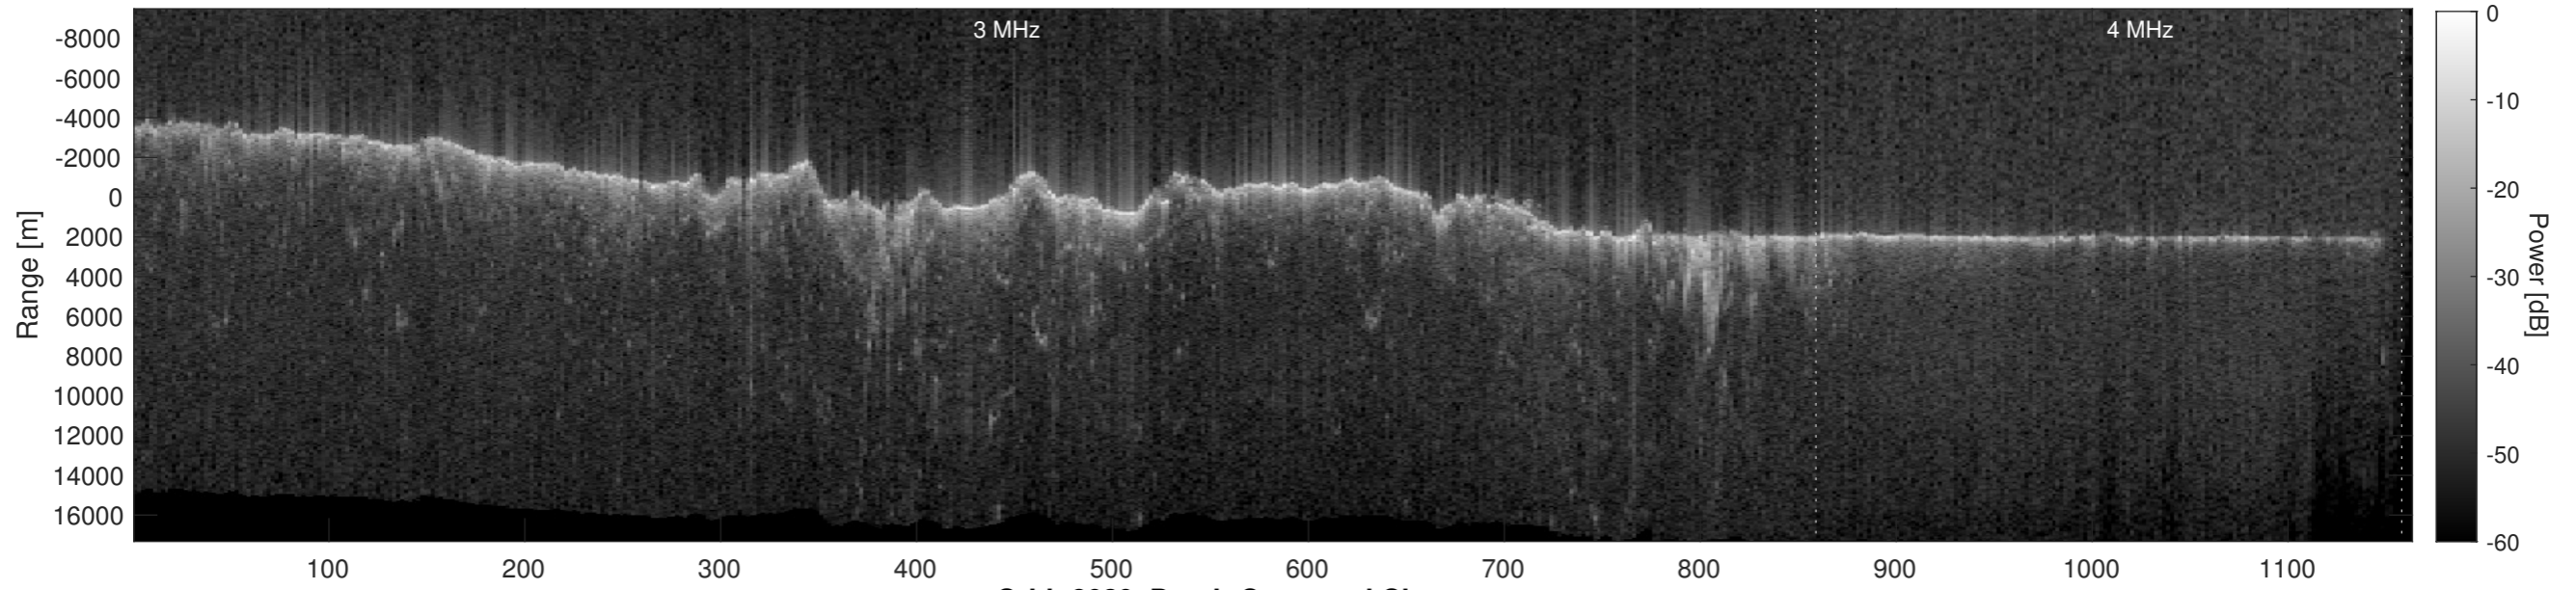

Orbit 8039, Optimized, No Window, Depth-Corrected, Channel 1

Orbit 8039, Optimized, No Window, Depth-Corrected, Channel 2

Orbit 8039, Depth-Corrected Cluttergram

Frame