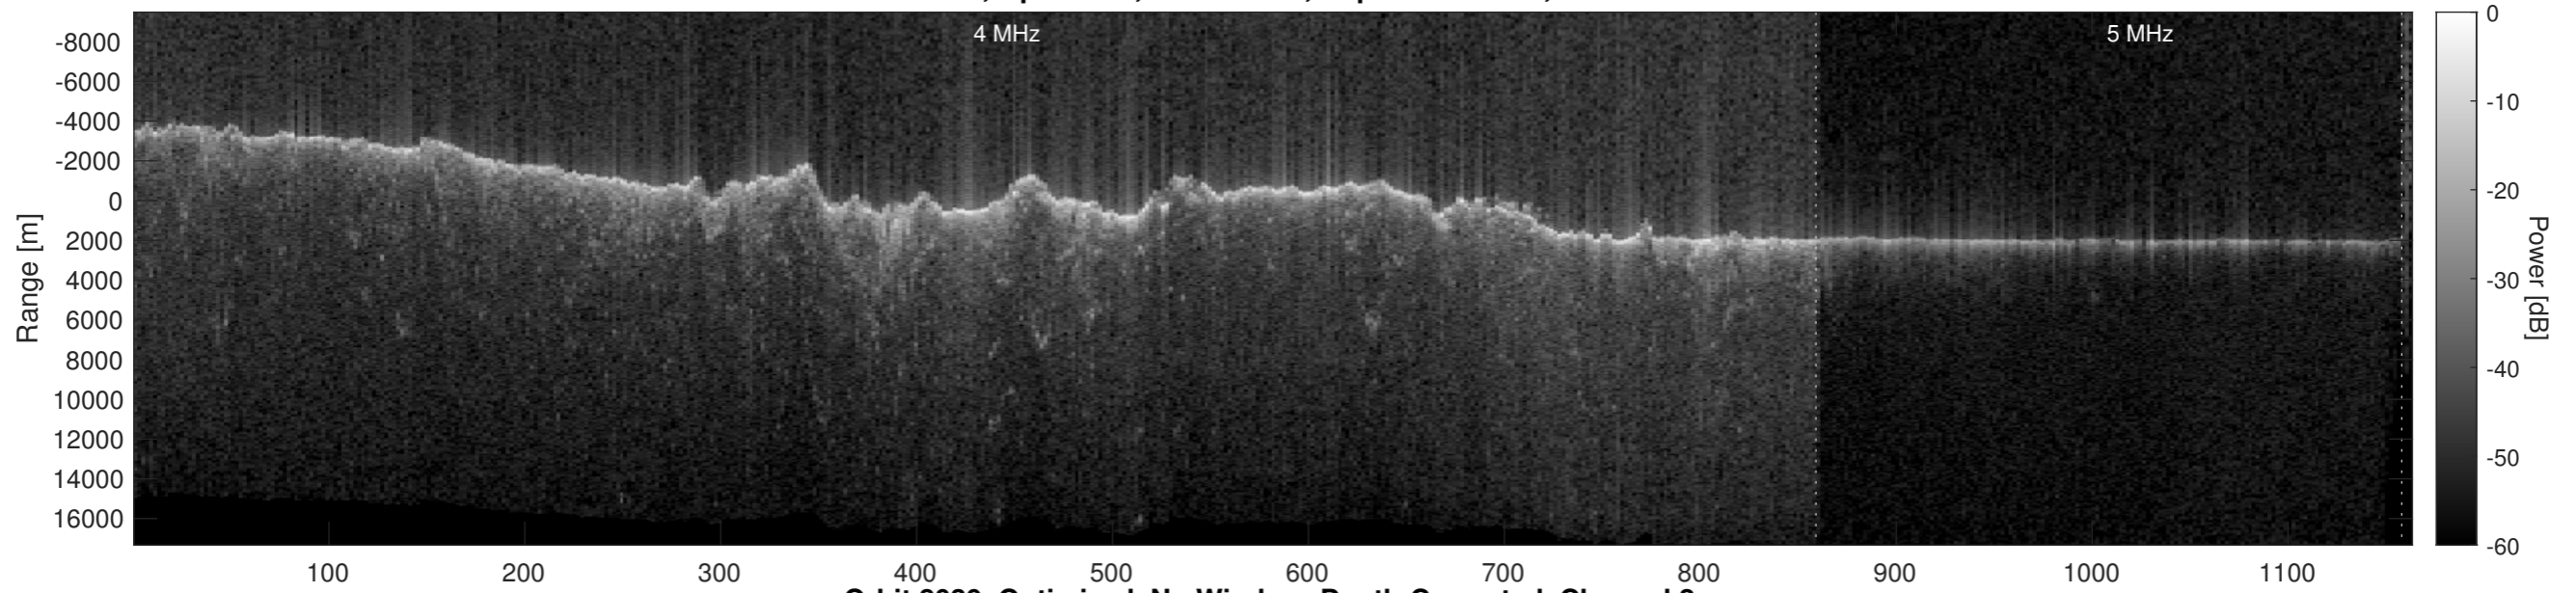

Orbit 8039, Optimized, No Window, Depth-Corrected, Channel 1

Orbit 8039, Optimized, No Window, Depth-Corrected, Channel 2

Orbit 8039, Depth-Corrected Cluttergram

Frame