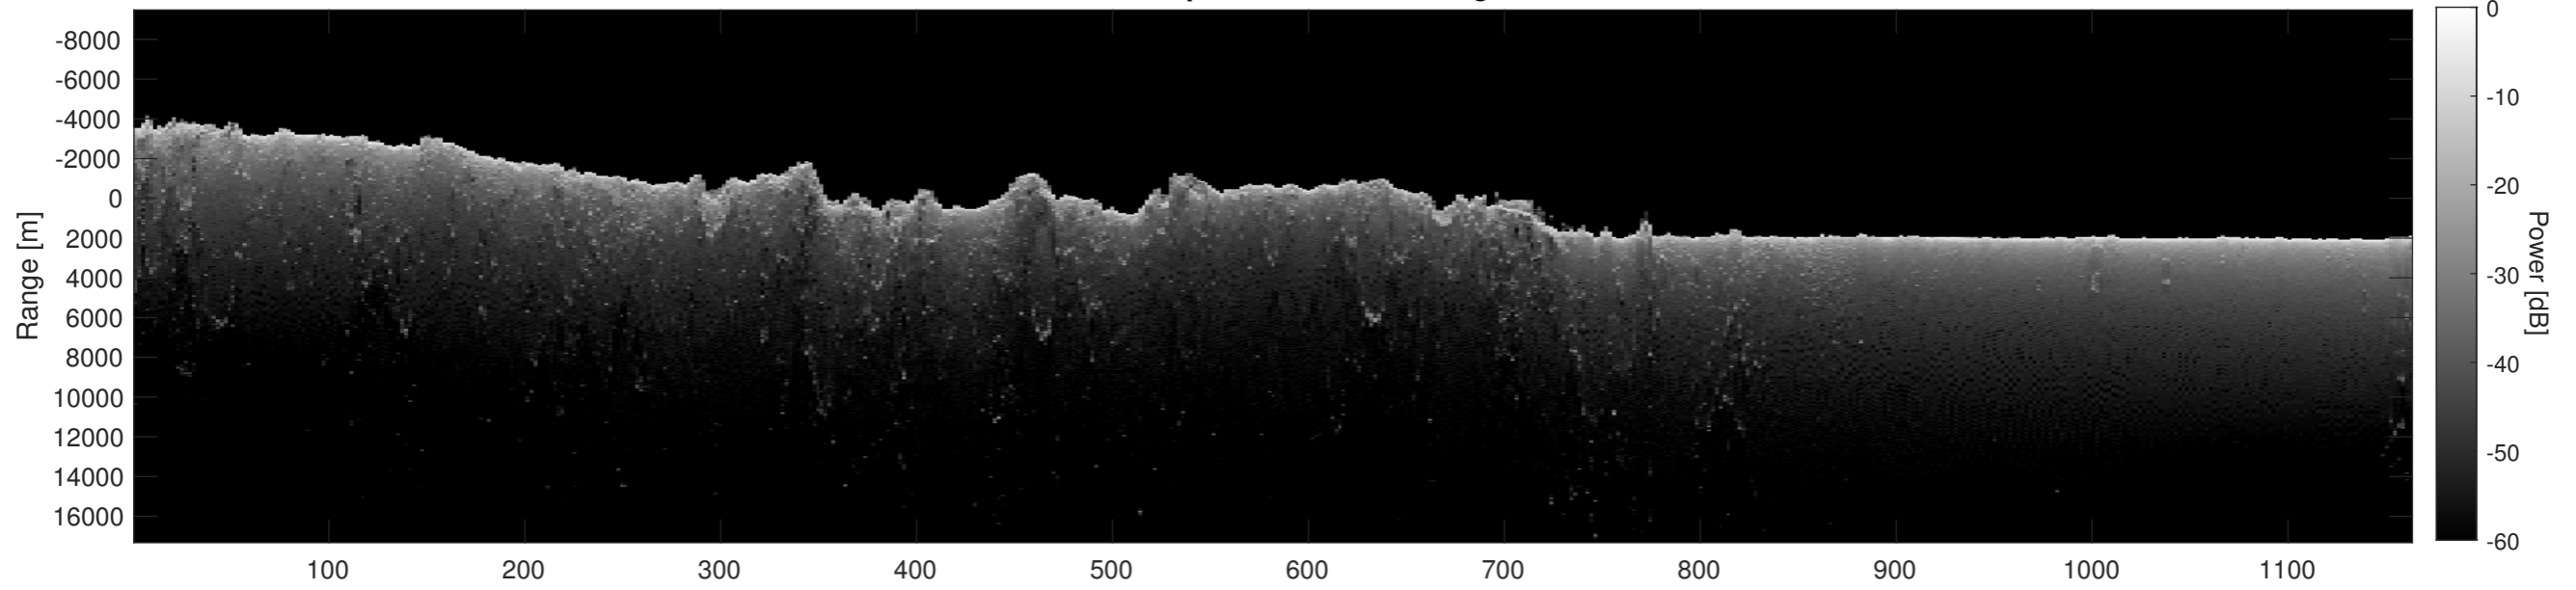

Orbit 8039, Optimized, No Window, Depth-Corrected, Channel 1

Orbit 8039, Optimized, No Window, Depth-Corrected, Channel 2

Orbit 8039, Depth-Corrected Cluttergram

Frame