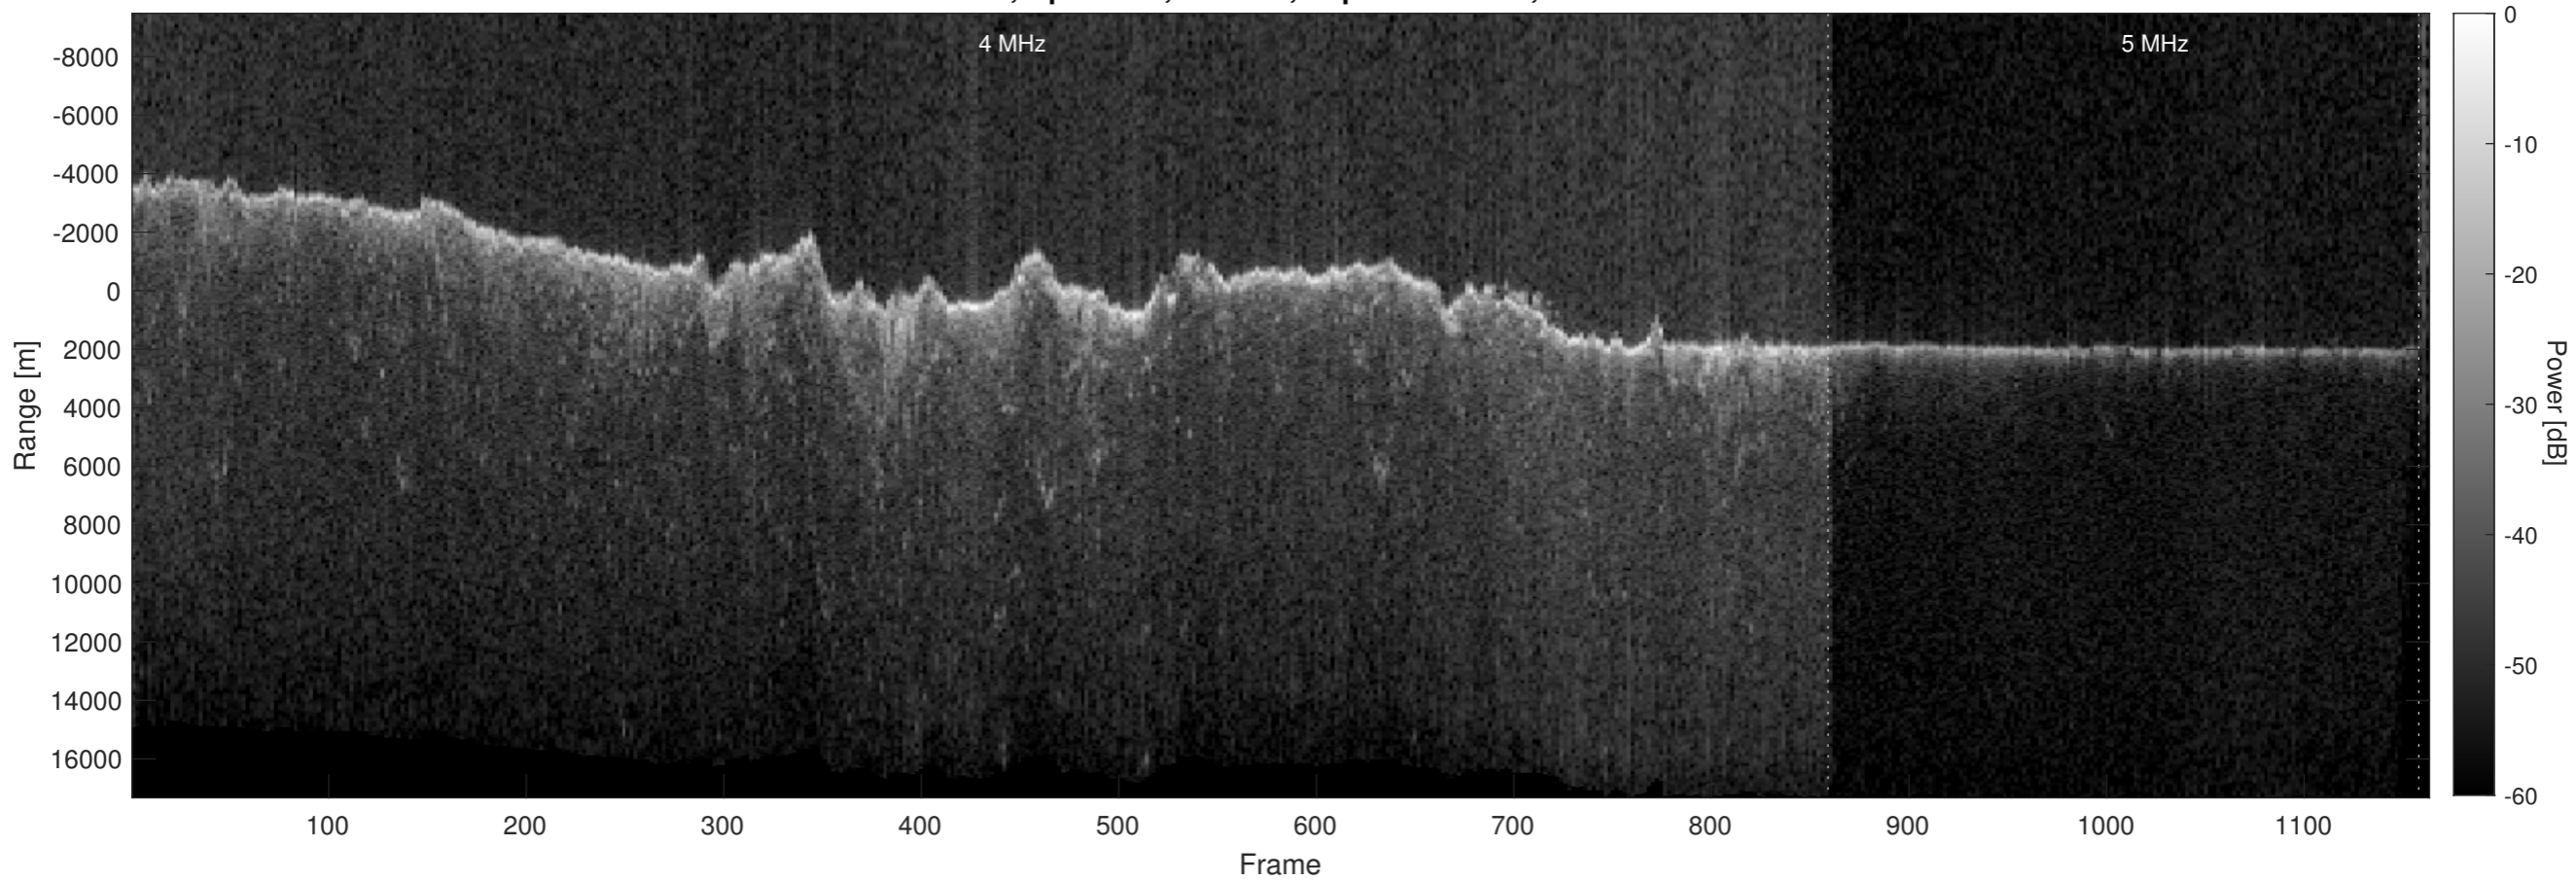

Orbit 8039, Optimized, Window, Depth-Corrected, Channel 1

Orbit 8039, Optimized, Window, Depth-Corrected, Channel 2